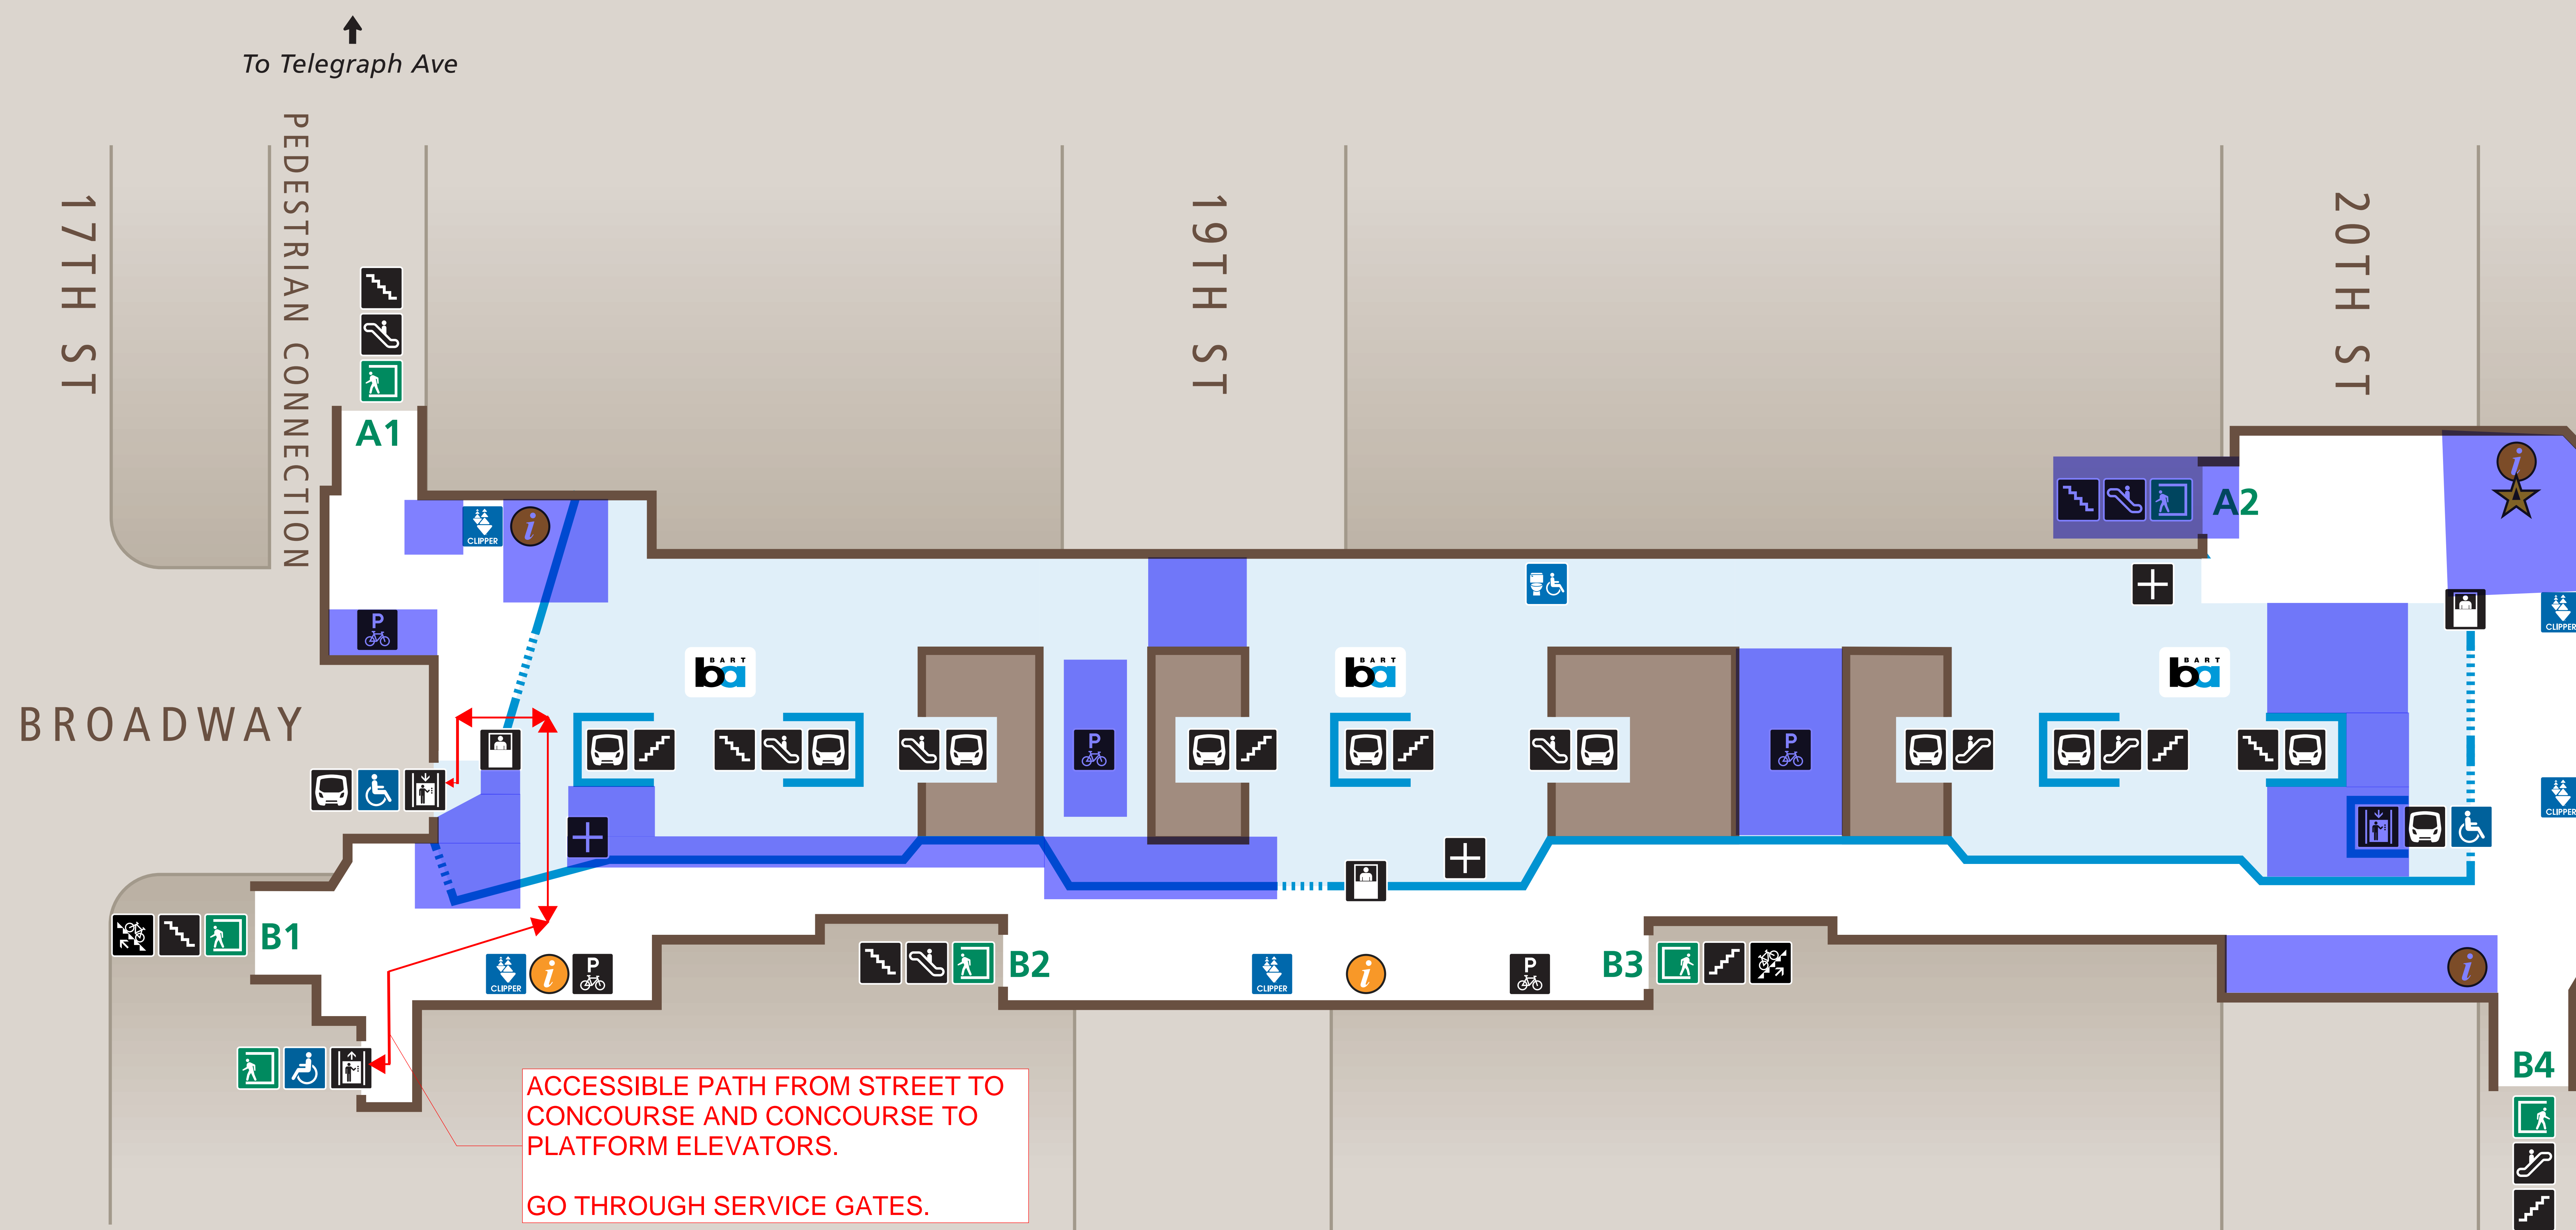

Station Map

Mapa de la estación

車站地圖

Transit Information

19th Street/
Oakland Station

Oakland

ACCESSIBLE PATH FROM STREET TO CONCOURSE AND CONCOURSE TO PLATFORM ELEVATORS.
GO THROUGH SERVICE GATES.

Concourse Plan View

CONSTRUCTION BARRIERS

Map Key

- You Are Here
- Exit
- All-Gender Restroom
- BART Train
- Bike Channel (Stairs)
- Bike Parking
- Elevator
- Escalator
- Stairs
- Station Agent Booth
- Ticket Vending:
  - Addfare
  - Clipper / Add Cash Value
- Transit Information
- Wheelchair Accessible