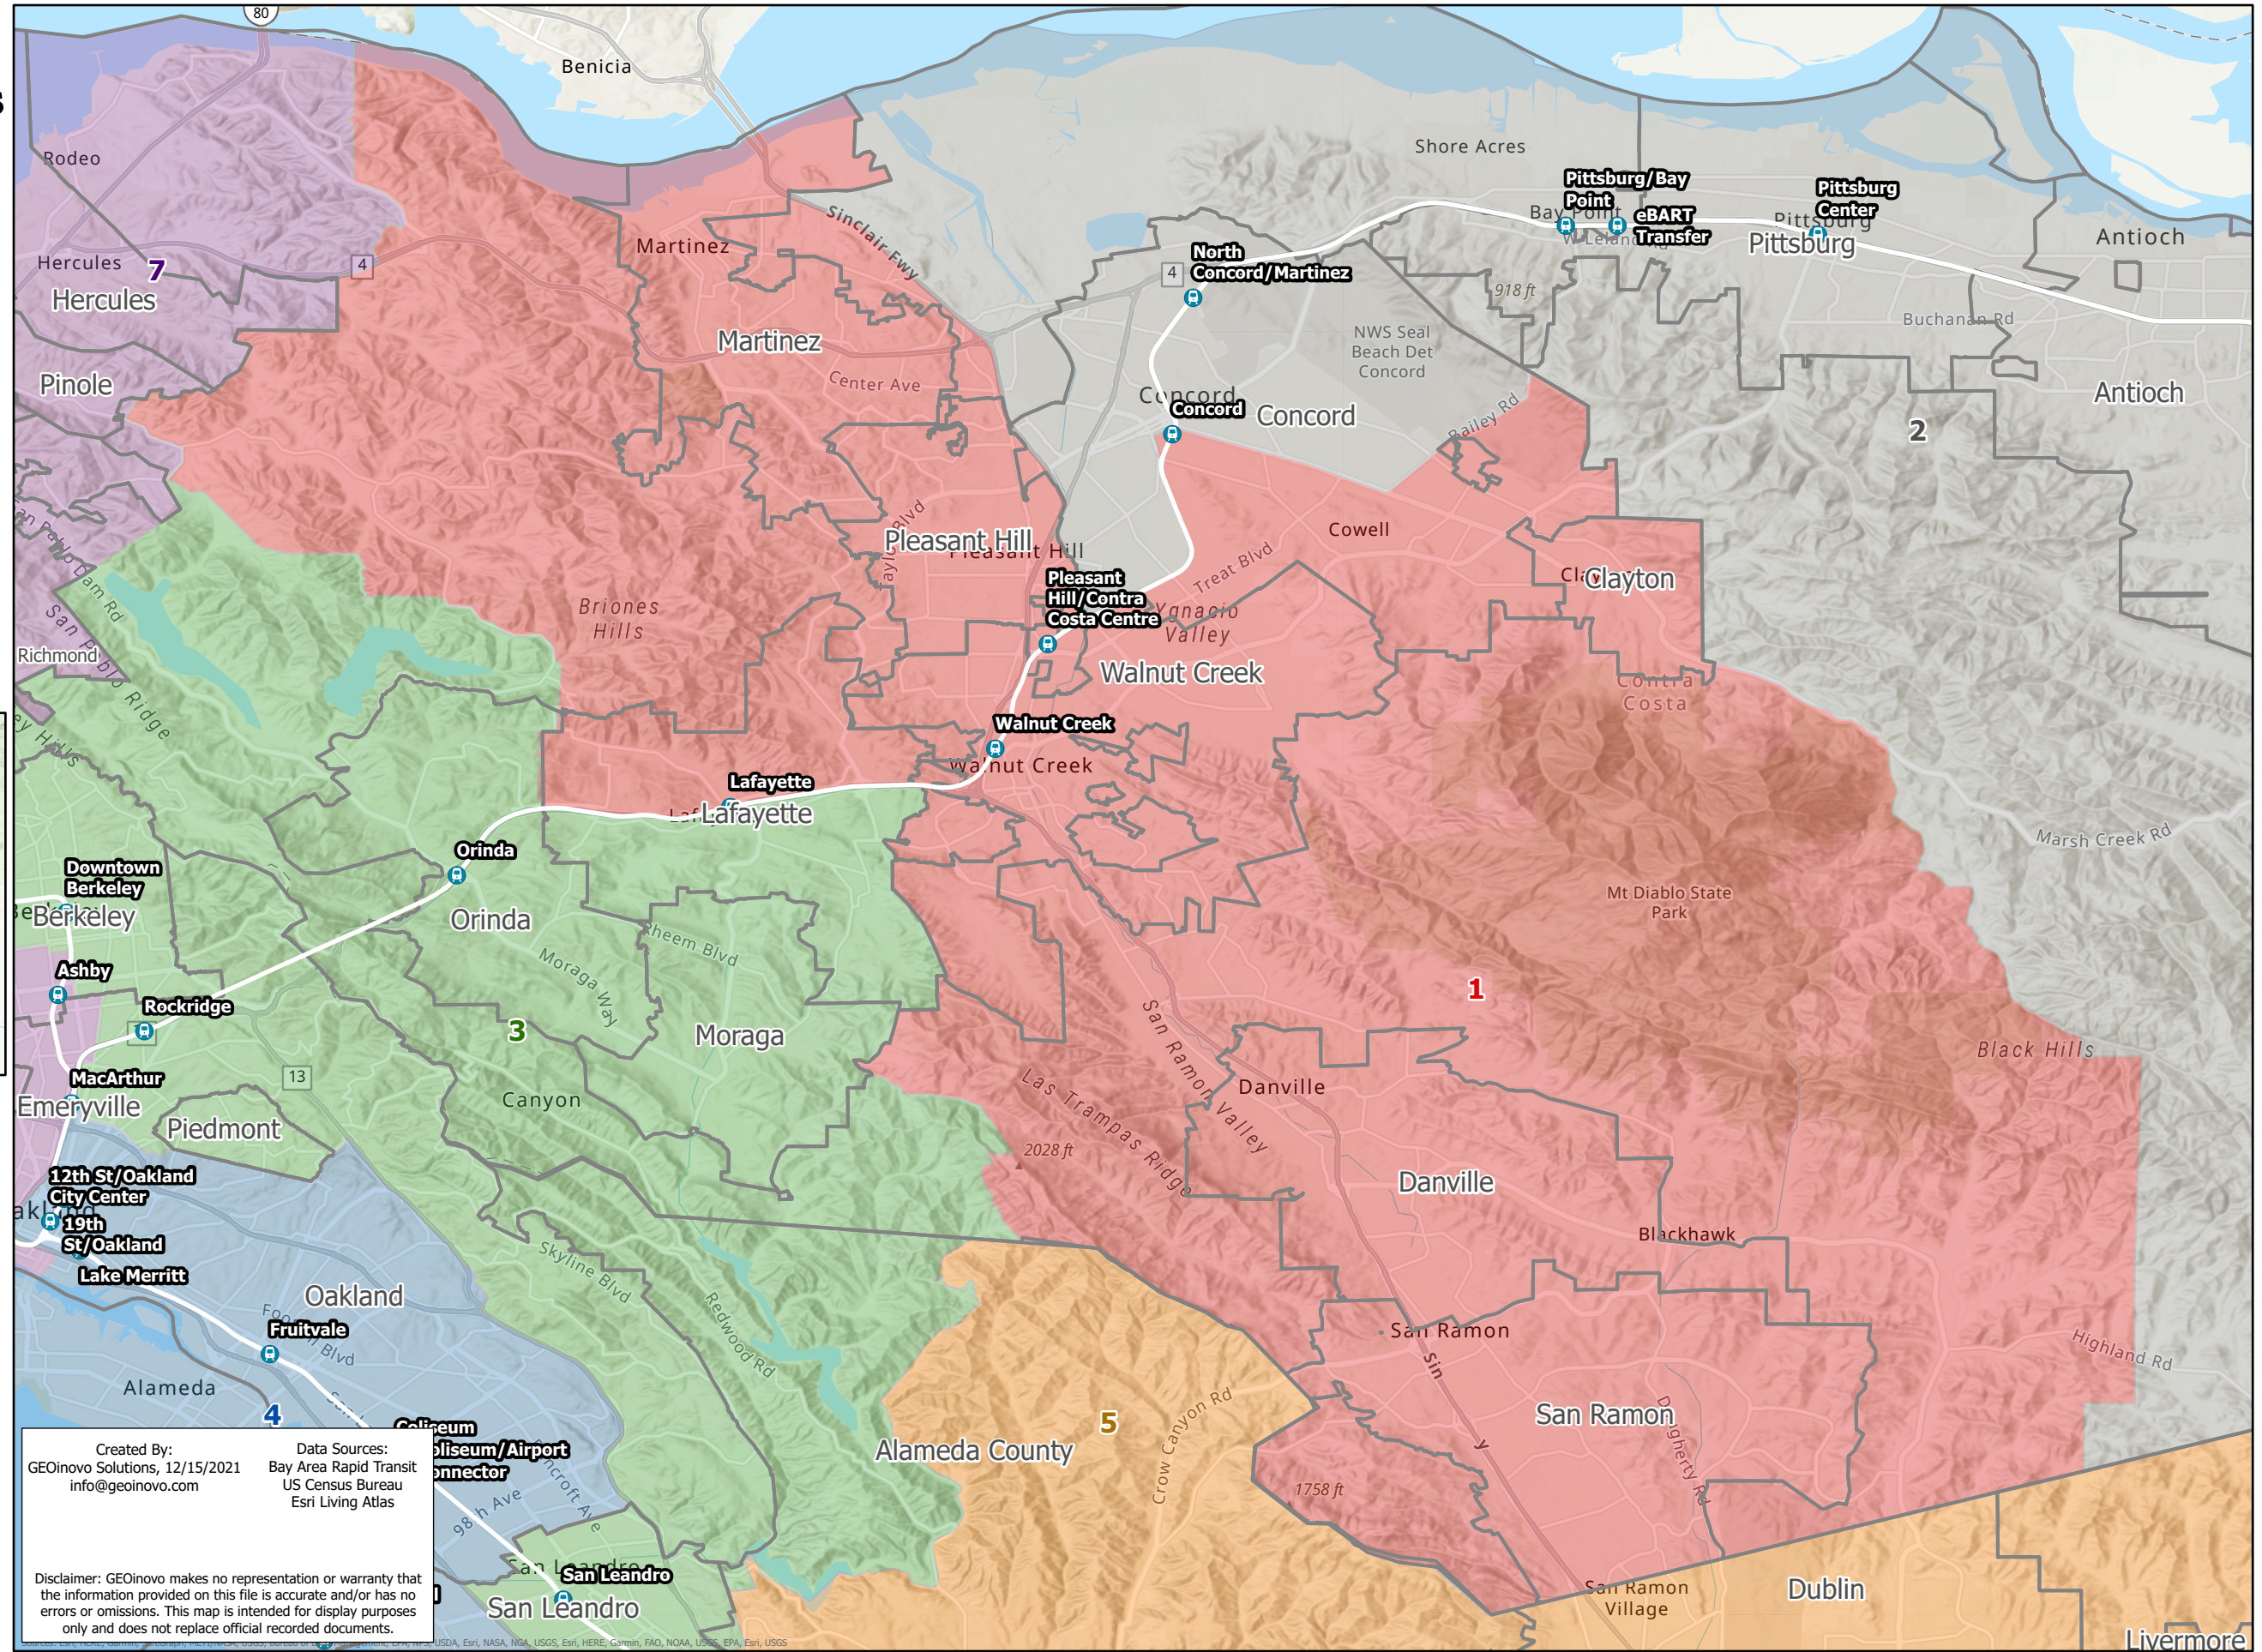

BART Board of Directors Districts

Current Districts

Map Legend

- BART Station
- City Boundary
- District 1
- District 2
- District 3
- District 4
- District 5
- District 6
- District 7
- District 8
- District 9

Created By:
GEOinovo Solutions, 12/15/2021
info@geoinovo.com

Data Sources:
Bay Area Rapid Transit
US Census Bureau
Esri Living Atlas

Disclaimer: GEOinovo makes no representation or warranty that the information provided on this file is accurate and/or has no errors or omissions. This map is intended for display purposes only and does not replace official recorded documents.