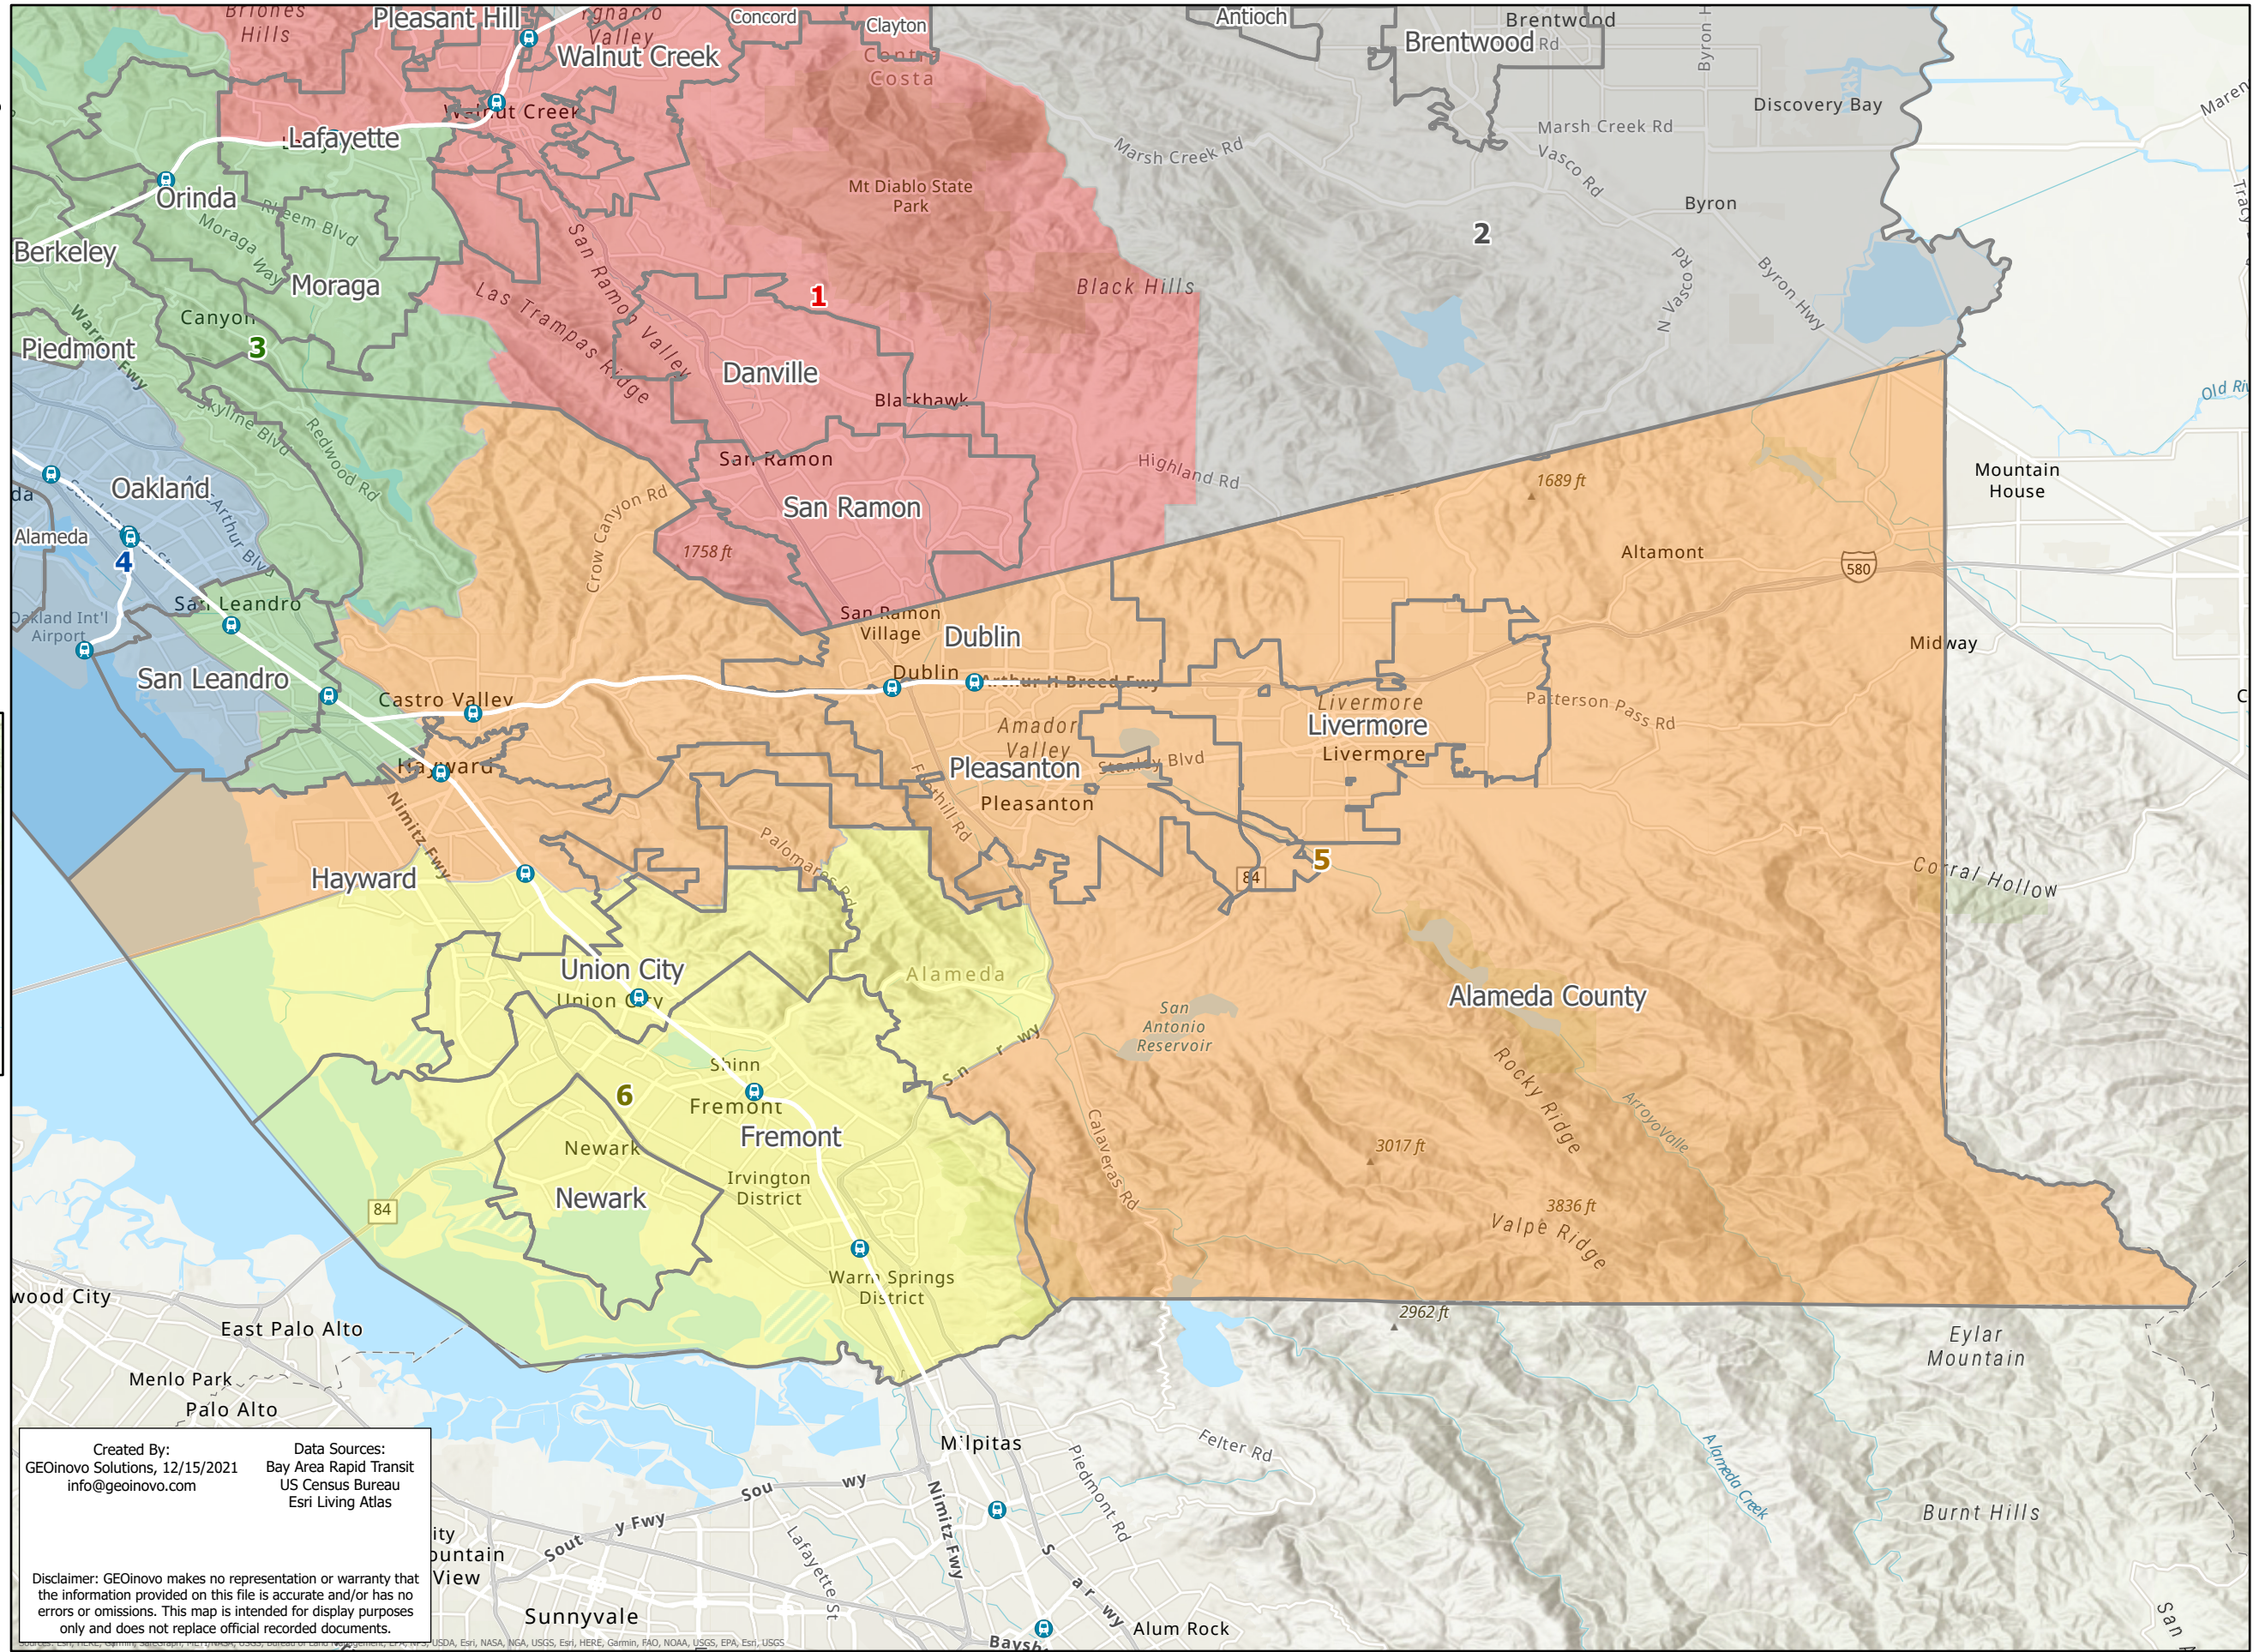

BART Board of Directors Districts

Current Districts

Map Legend

- BART Station
- City Boundary
- District 1
- District 2
- District 3
- District 4
- District 5
- District 6
- District 7
- District 8
- District 9

Created By:
GEOinovo Solutions, 12/15/2021
info@geoinovo.com

Data Sources:
Bay Area Rapid Transit
US Census Bureau
Esri Living Atlas

Disclaimer: GEOinovo makes no representation or warranty that the information provided on this file is accurate and/or has no errors or omissions. This map is intended for display purposes only and does not replace official recorded documents.