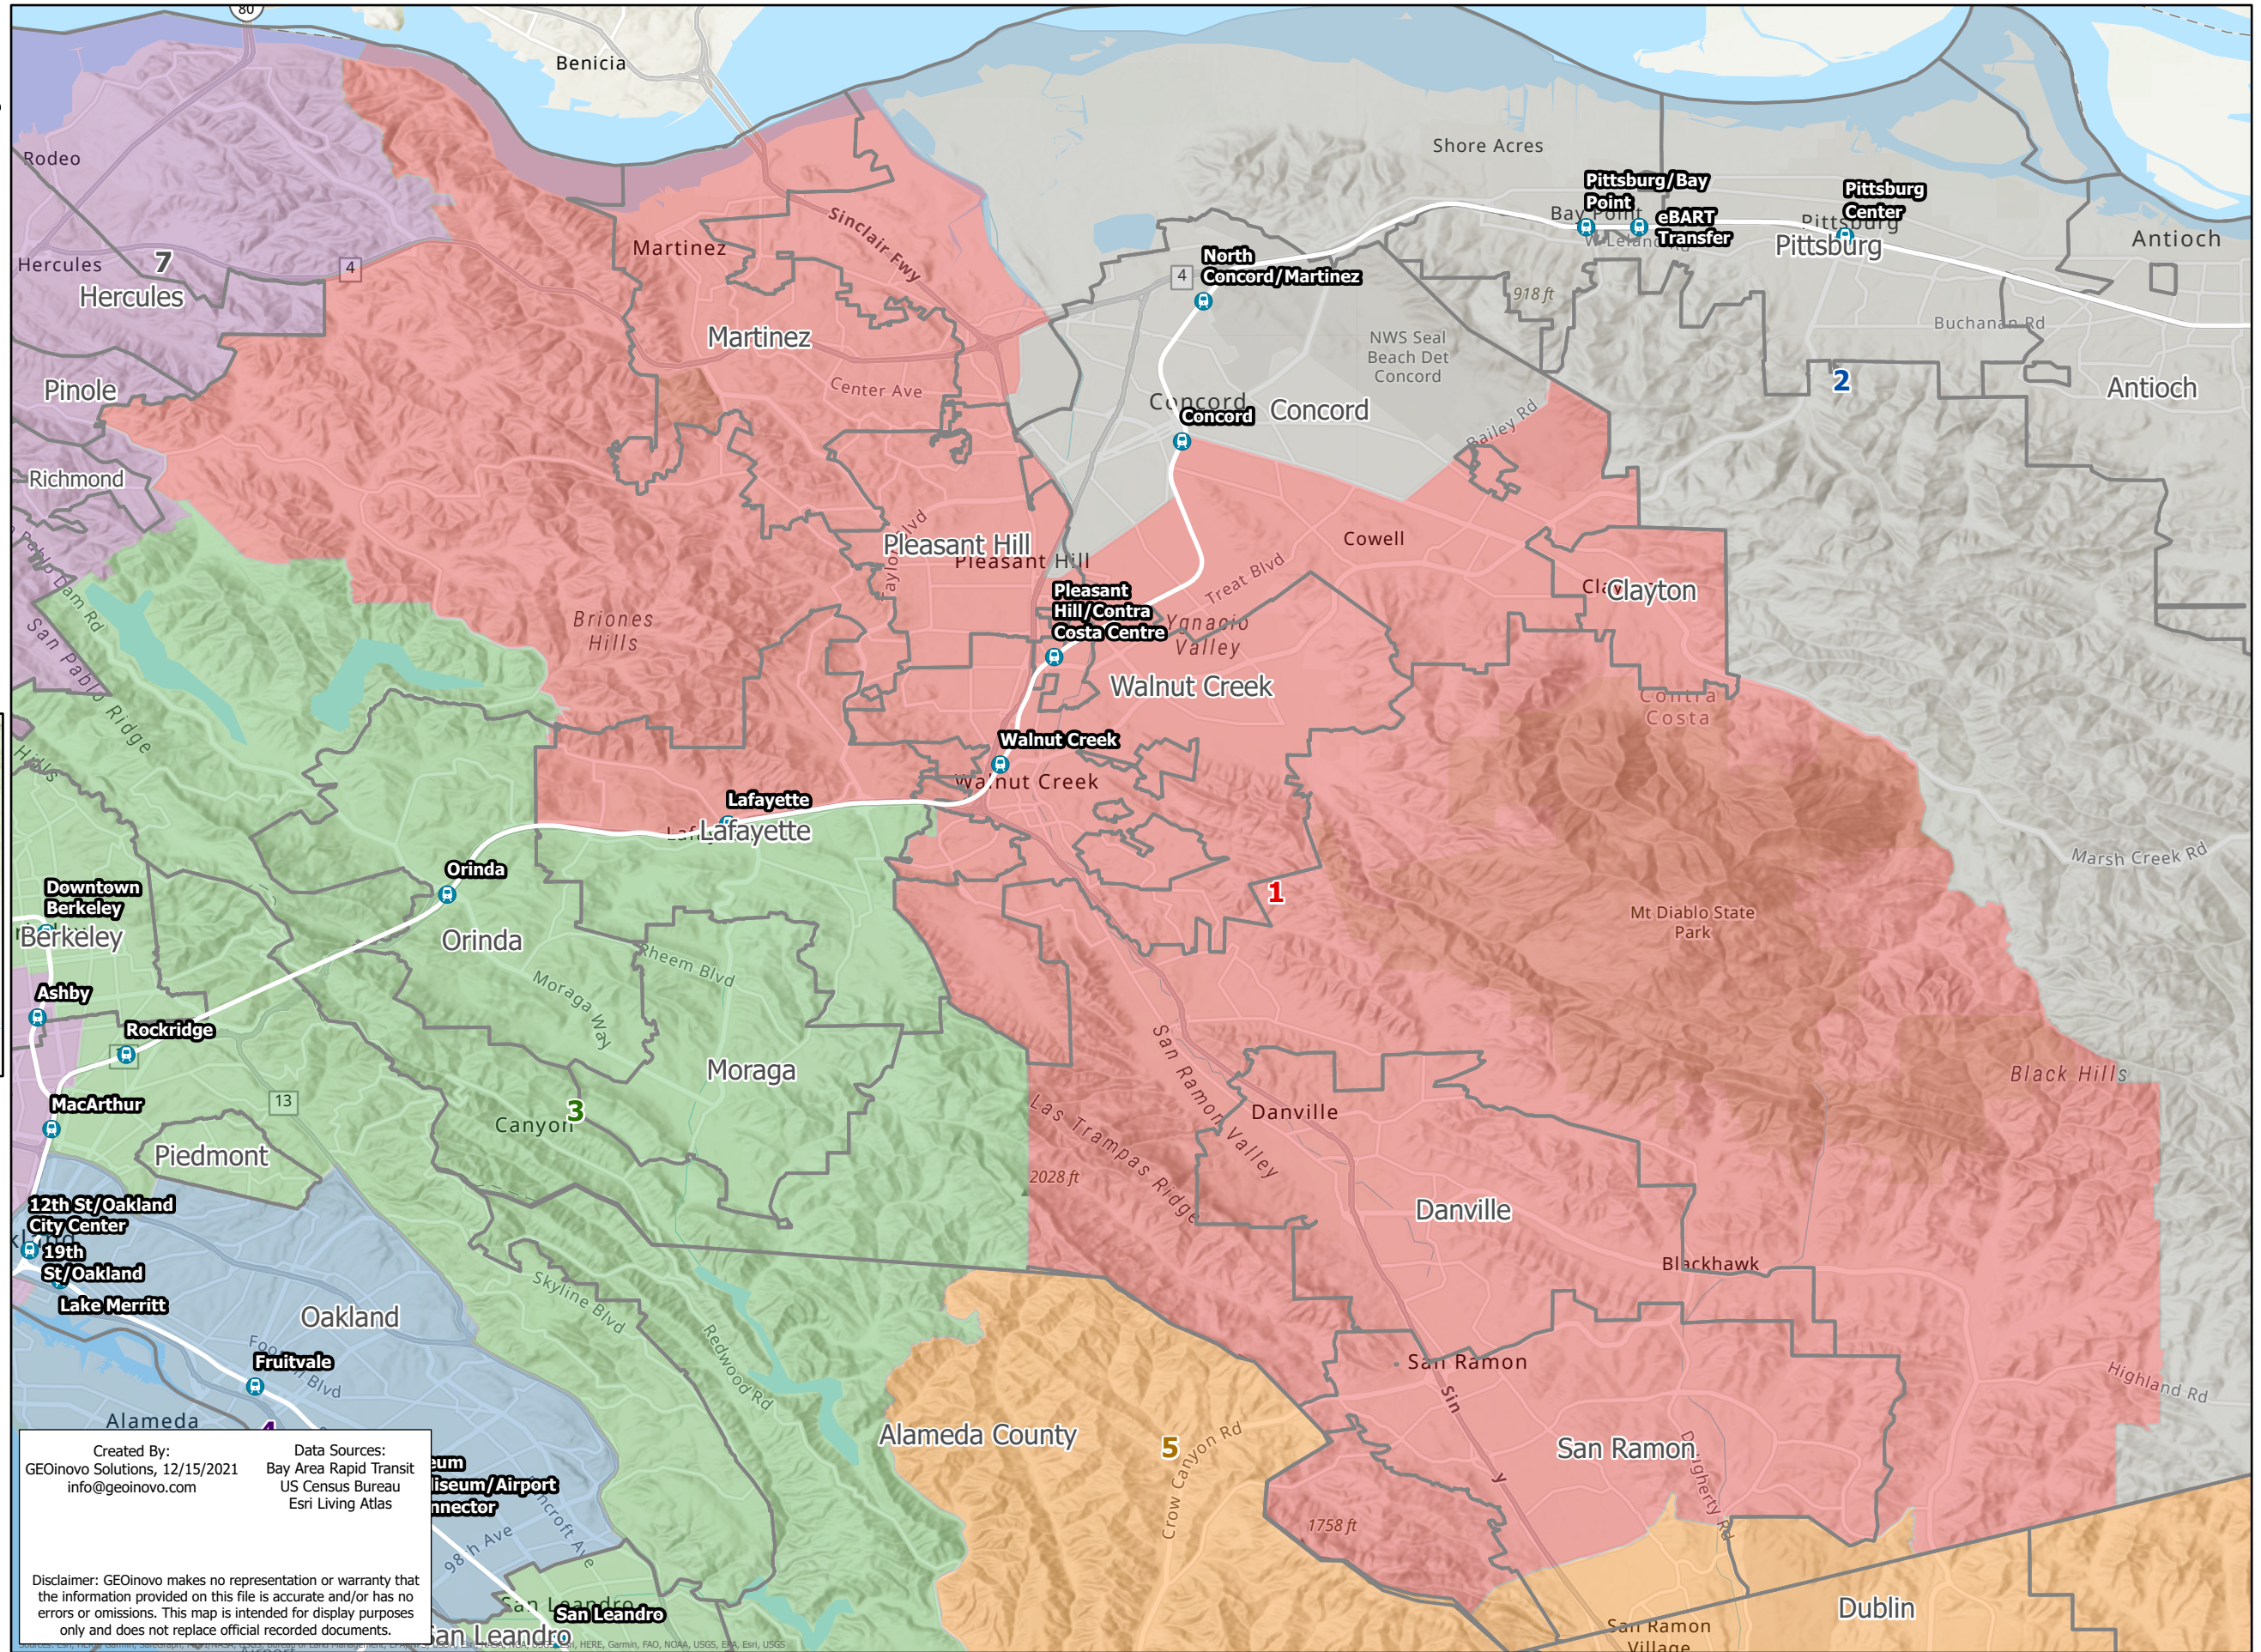

BART Board of Directors Districts

Plan B

Map Legend

-  BART Station
-  City Boundary
-  District 1
-  District 2
-  District 3
-  District 4
-  District 5
-  District 6
-  District 7
-  District 8
-  District 9

Created By:
GEOinovo Solutions, 12/15/2021
info@geoinovo.com

Data Sources:
Bay Area Rapid Transit
US Census Bureau
Esri Living Atlas

Disclaimer: GEOinovo makes no representation or warranty that the information provided on this file is accurate and/or has no errors or omissions. This map is intended for display purposes only and does not replace official recorded documents.