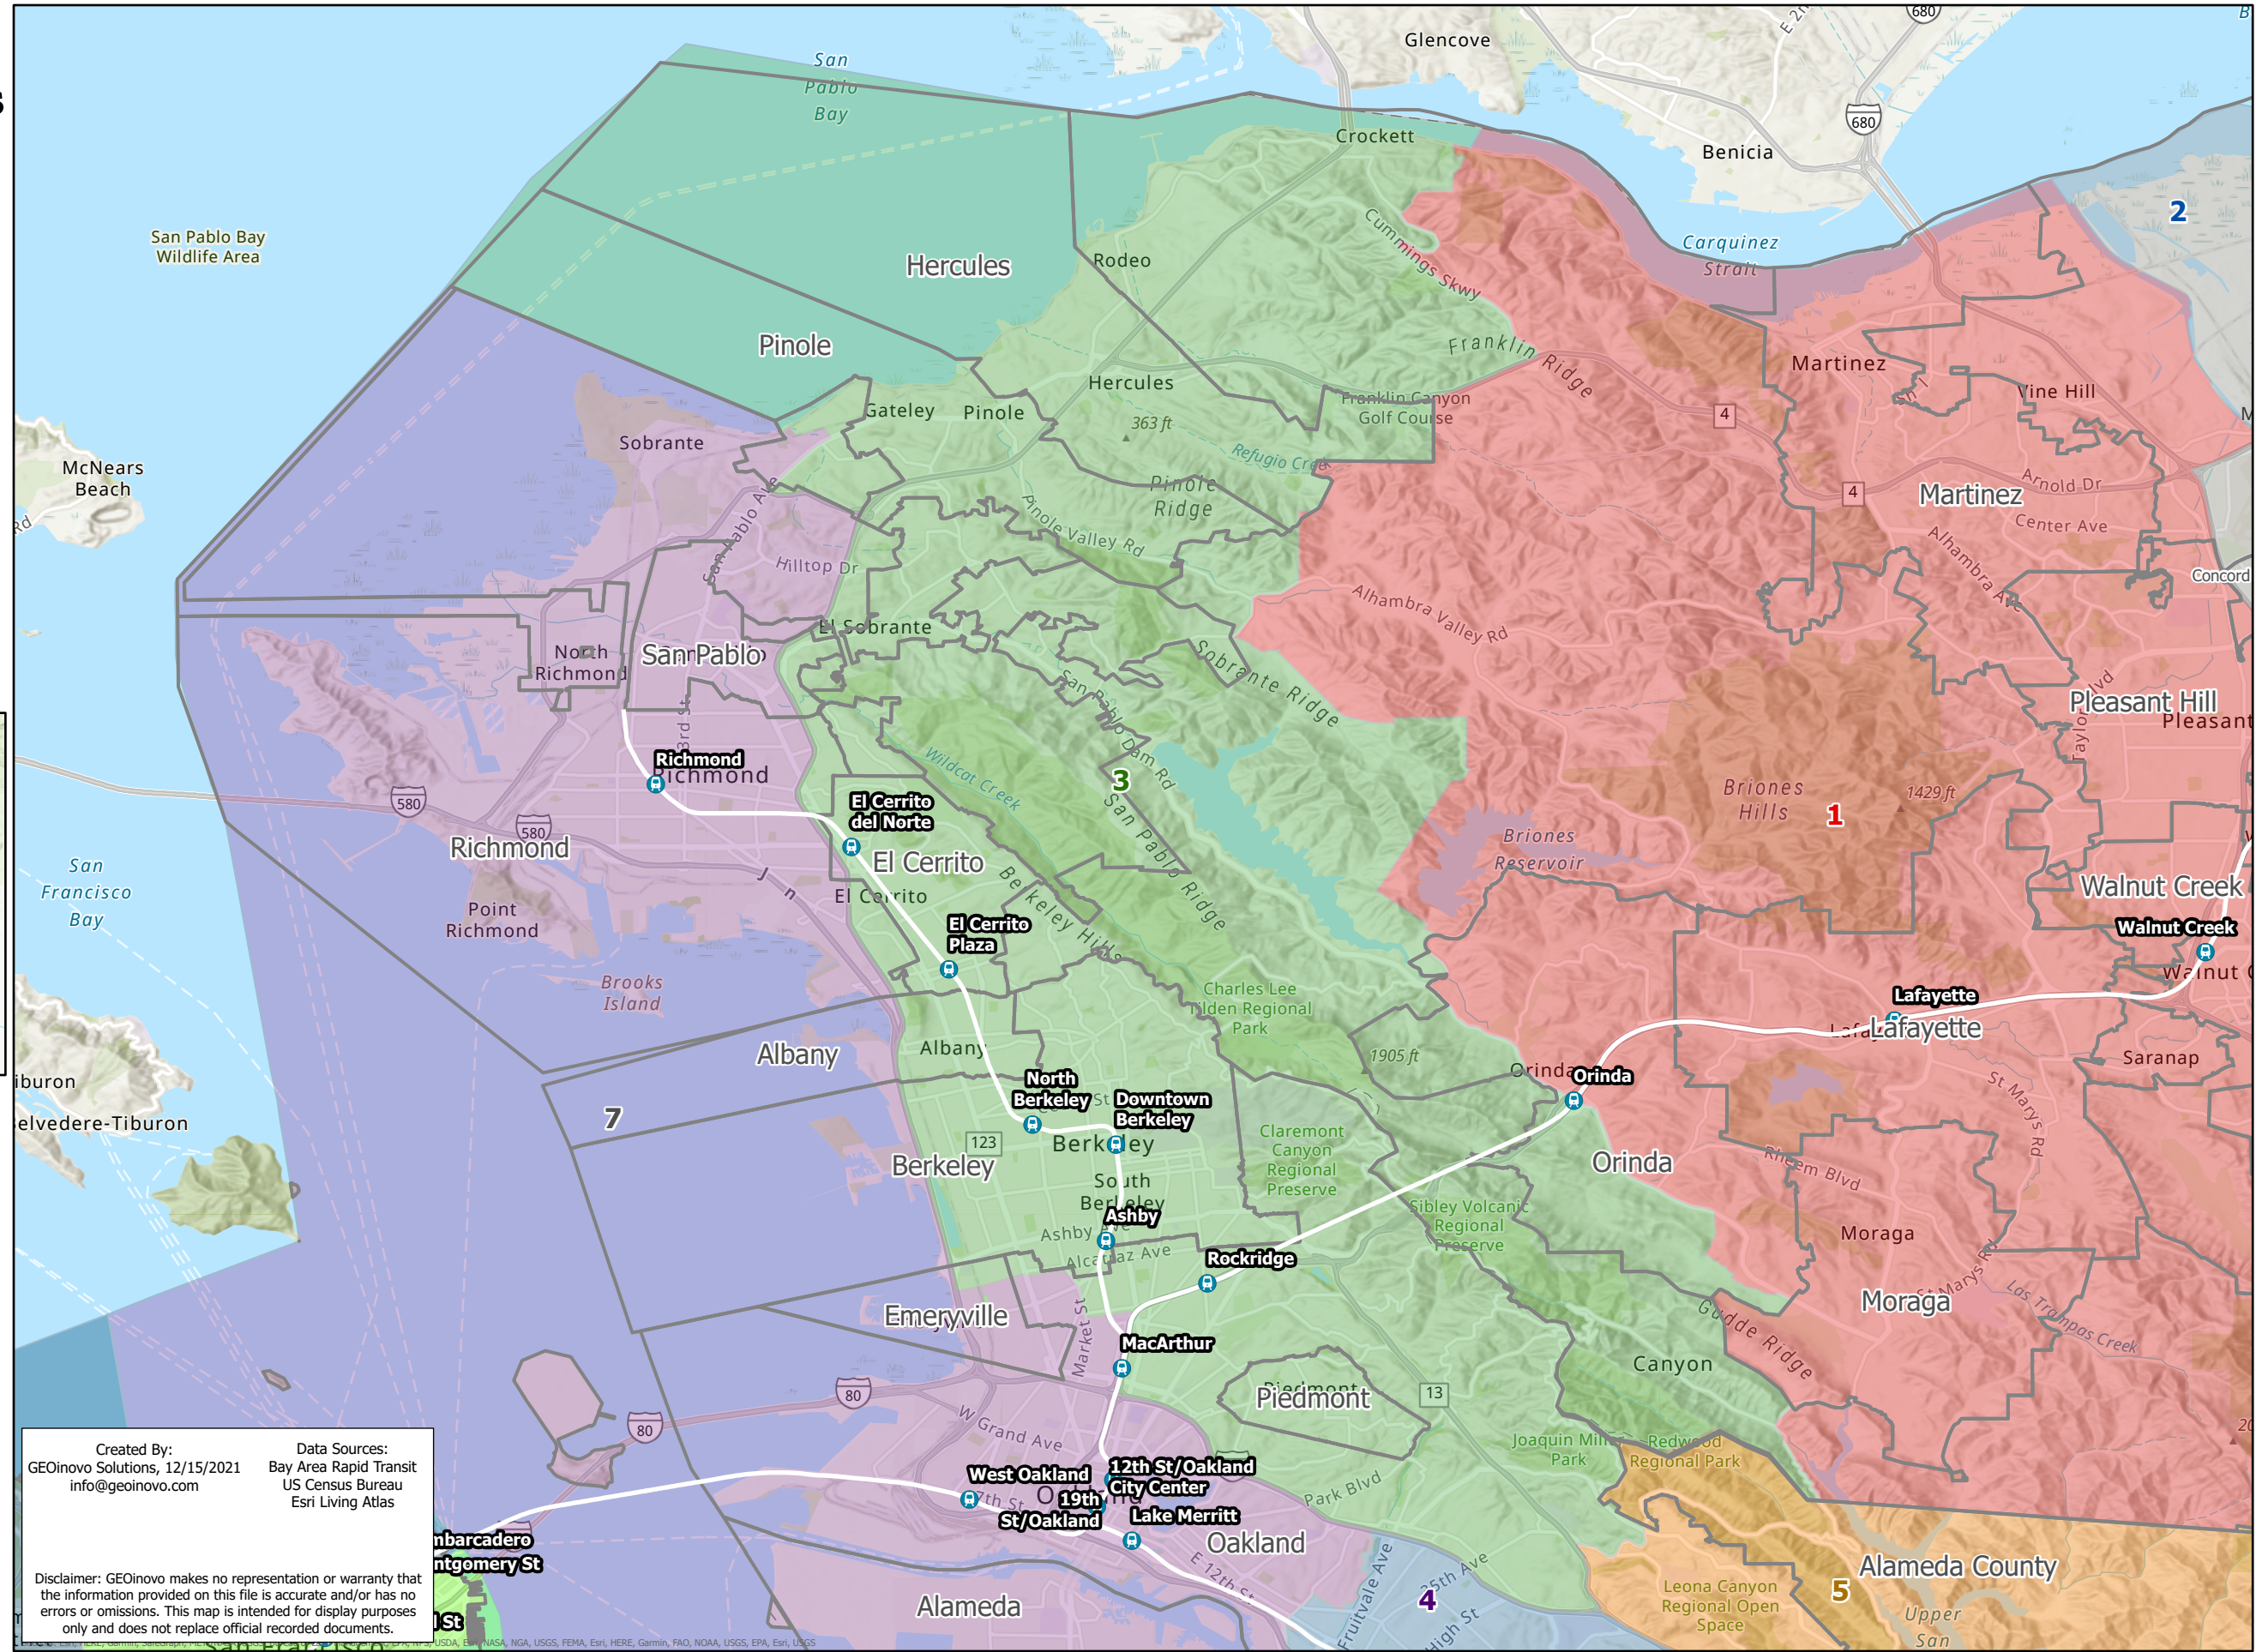

BART Board of Directors Districts

Plan A

Map Legend

- BART Station
- City Boundary
- District 1
- District 2
- District 3
- District 4
- District 5
- District 6
- District 7
- District 8
- District 9

Created By:
GEOinovo Solutions, 12/15/2021
info@geoinovo.com

Data Sources:
Bay Area Rapid Transit
US Census Bureau
Esri Living Atlas

Disclaimer: GEOinovo makes no representation or warranty that the information provided on this file is accurate and/or has no errors or omissions. This map is intended for display purposes only and does not replace official recorded documents.