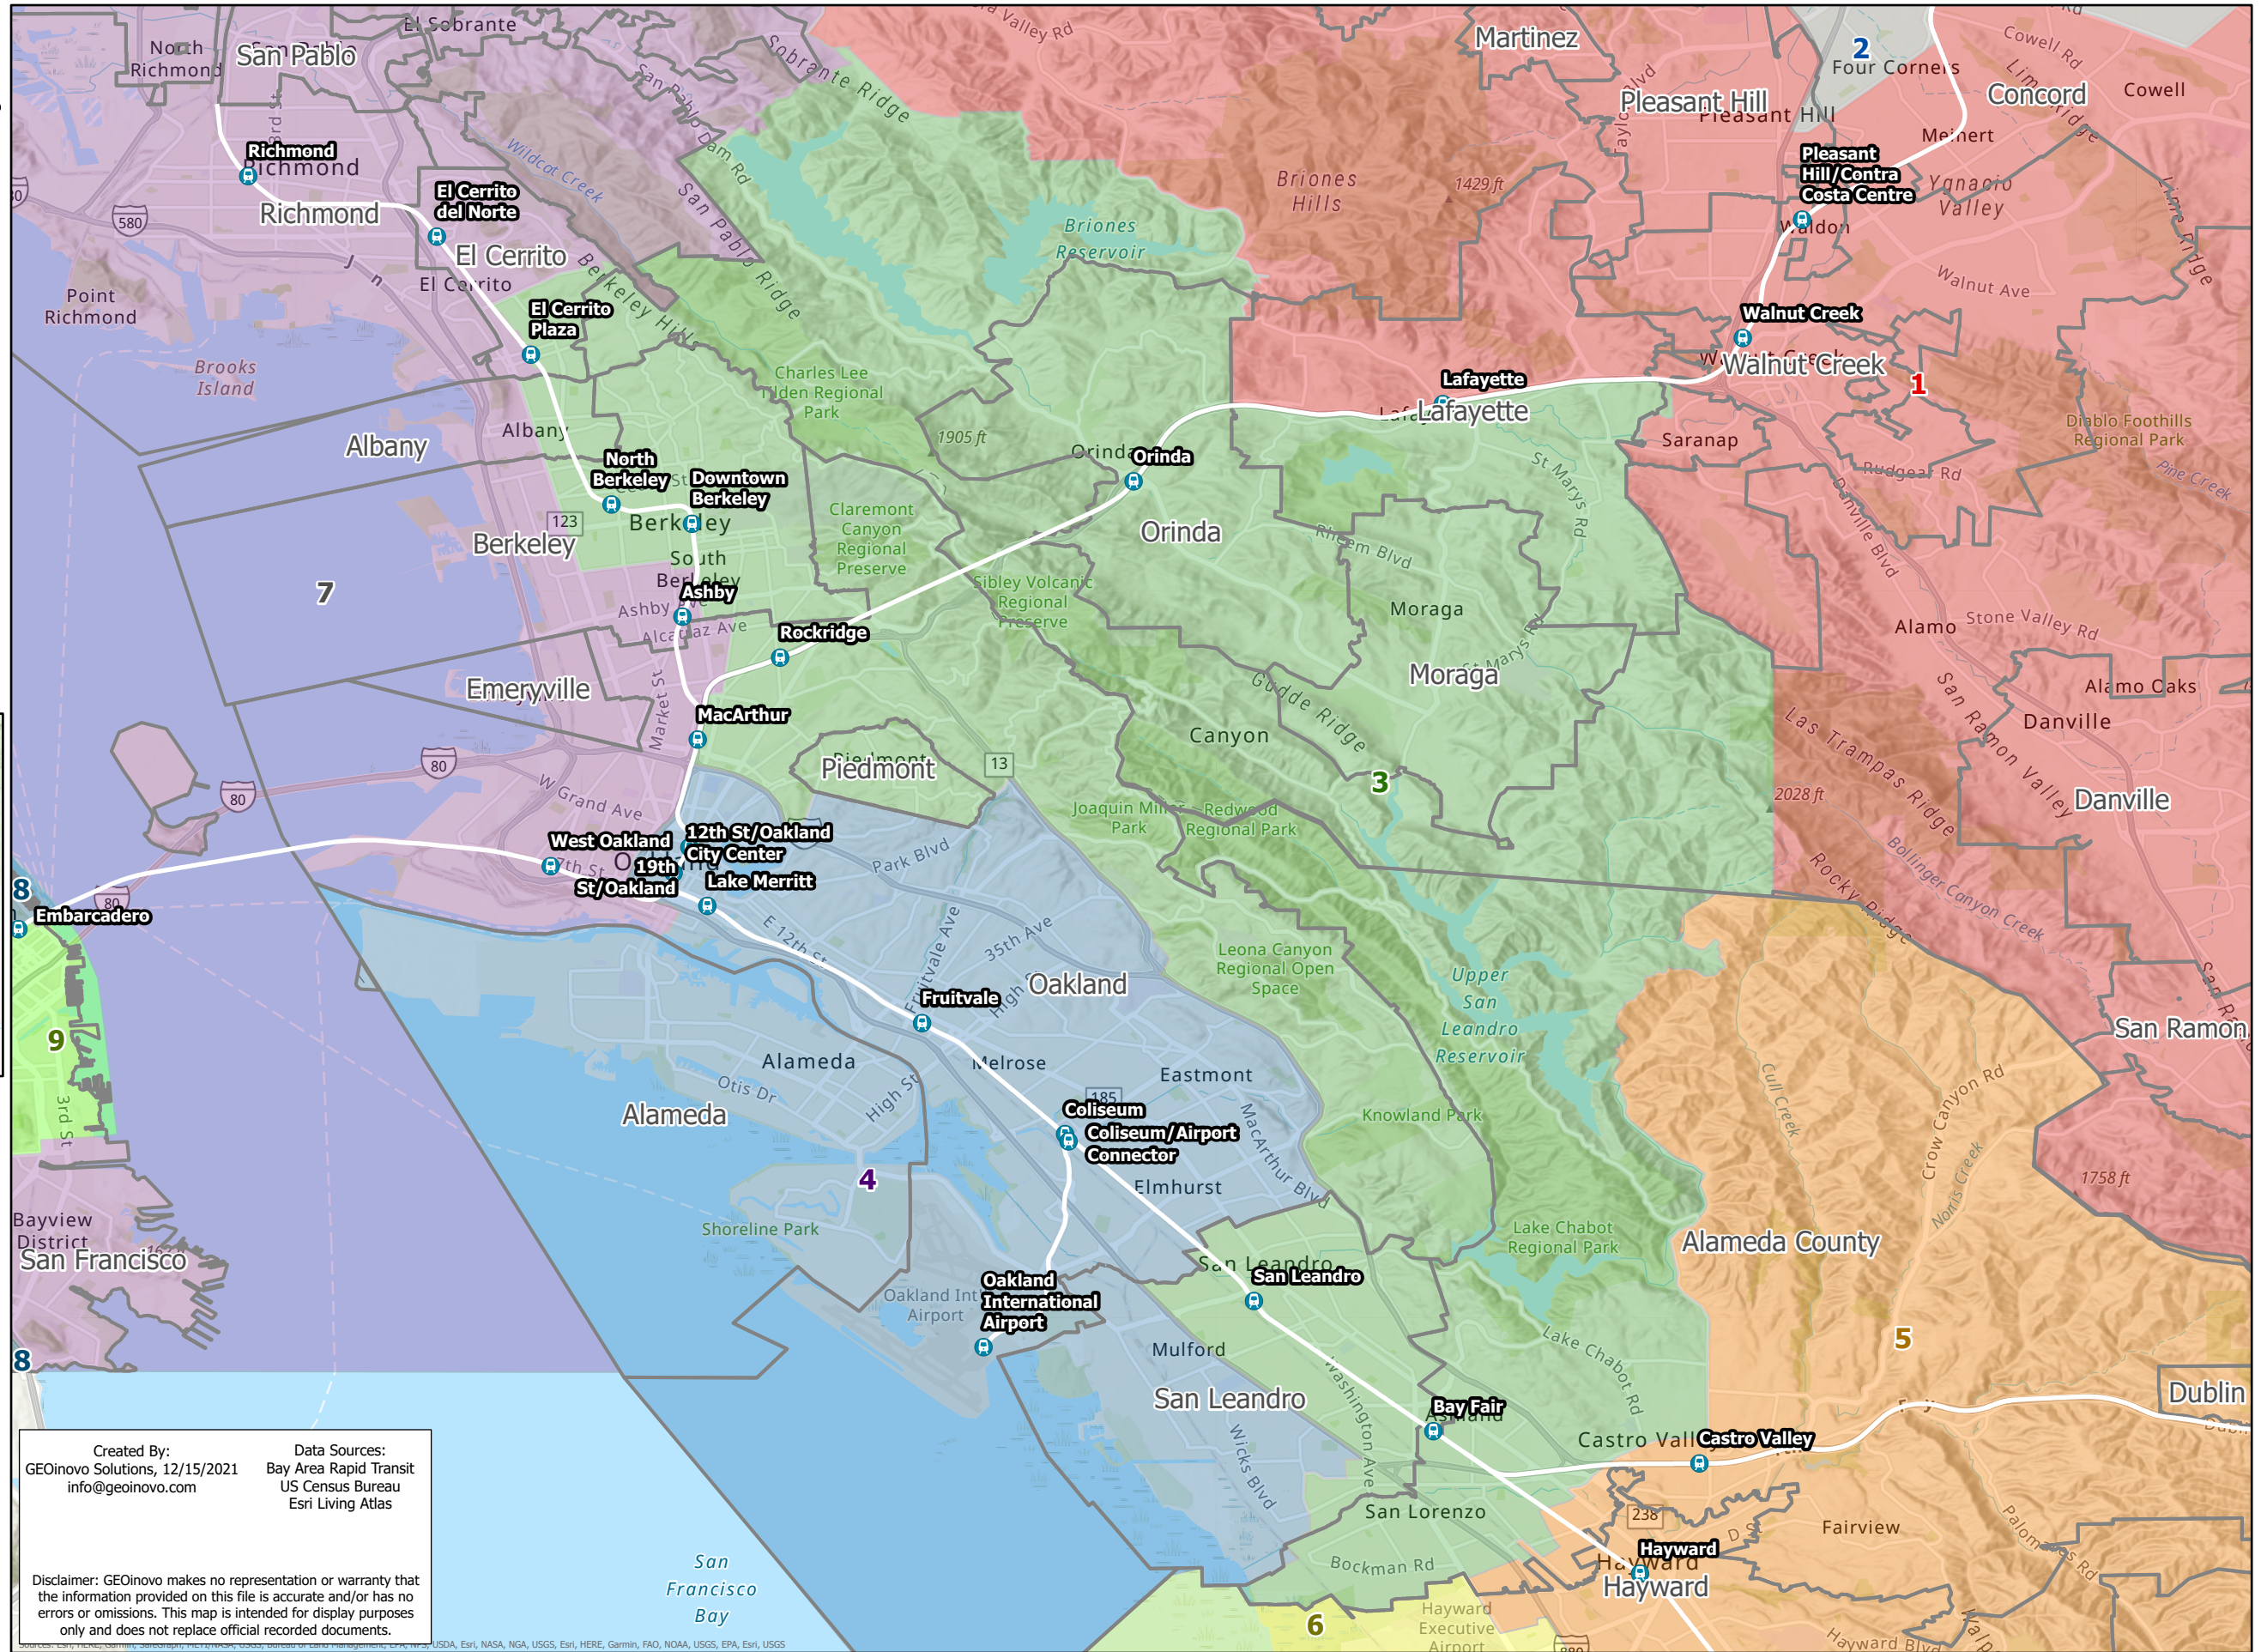

BART Board of Directors Districts

Plan B

Map Legend

- BART Station
- City Boundary
- District 1
- District 2
- District 3
- District 4
- District 5
- District 6
- District 7
- District 8
- District 9

Created By:
GEOinovo Solutions, 12/15/2021
info@geoinovo.com

Data Sources:
Bay Area Rapid Transit
US Census Bureau
Esri Living Atlas

Disclaimer: GEOinovo makes no representation or warranty that the information provided on this file is accurate and/or has no errors or omissions. This map is intended for display purposes only and does not replace official recorded documents.