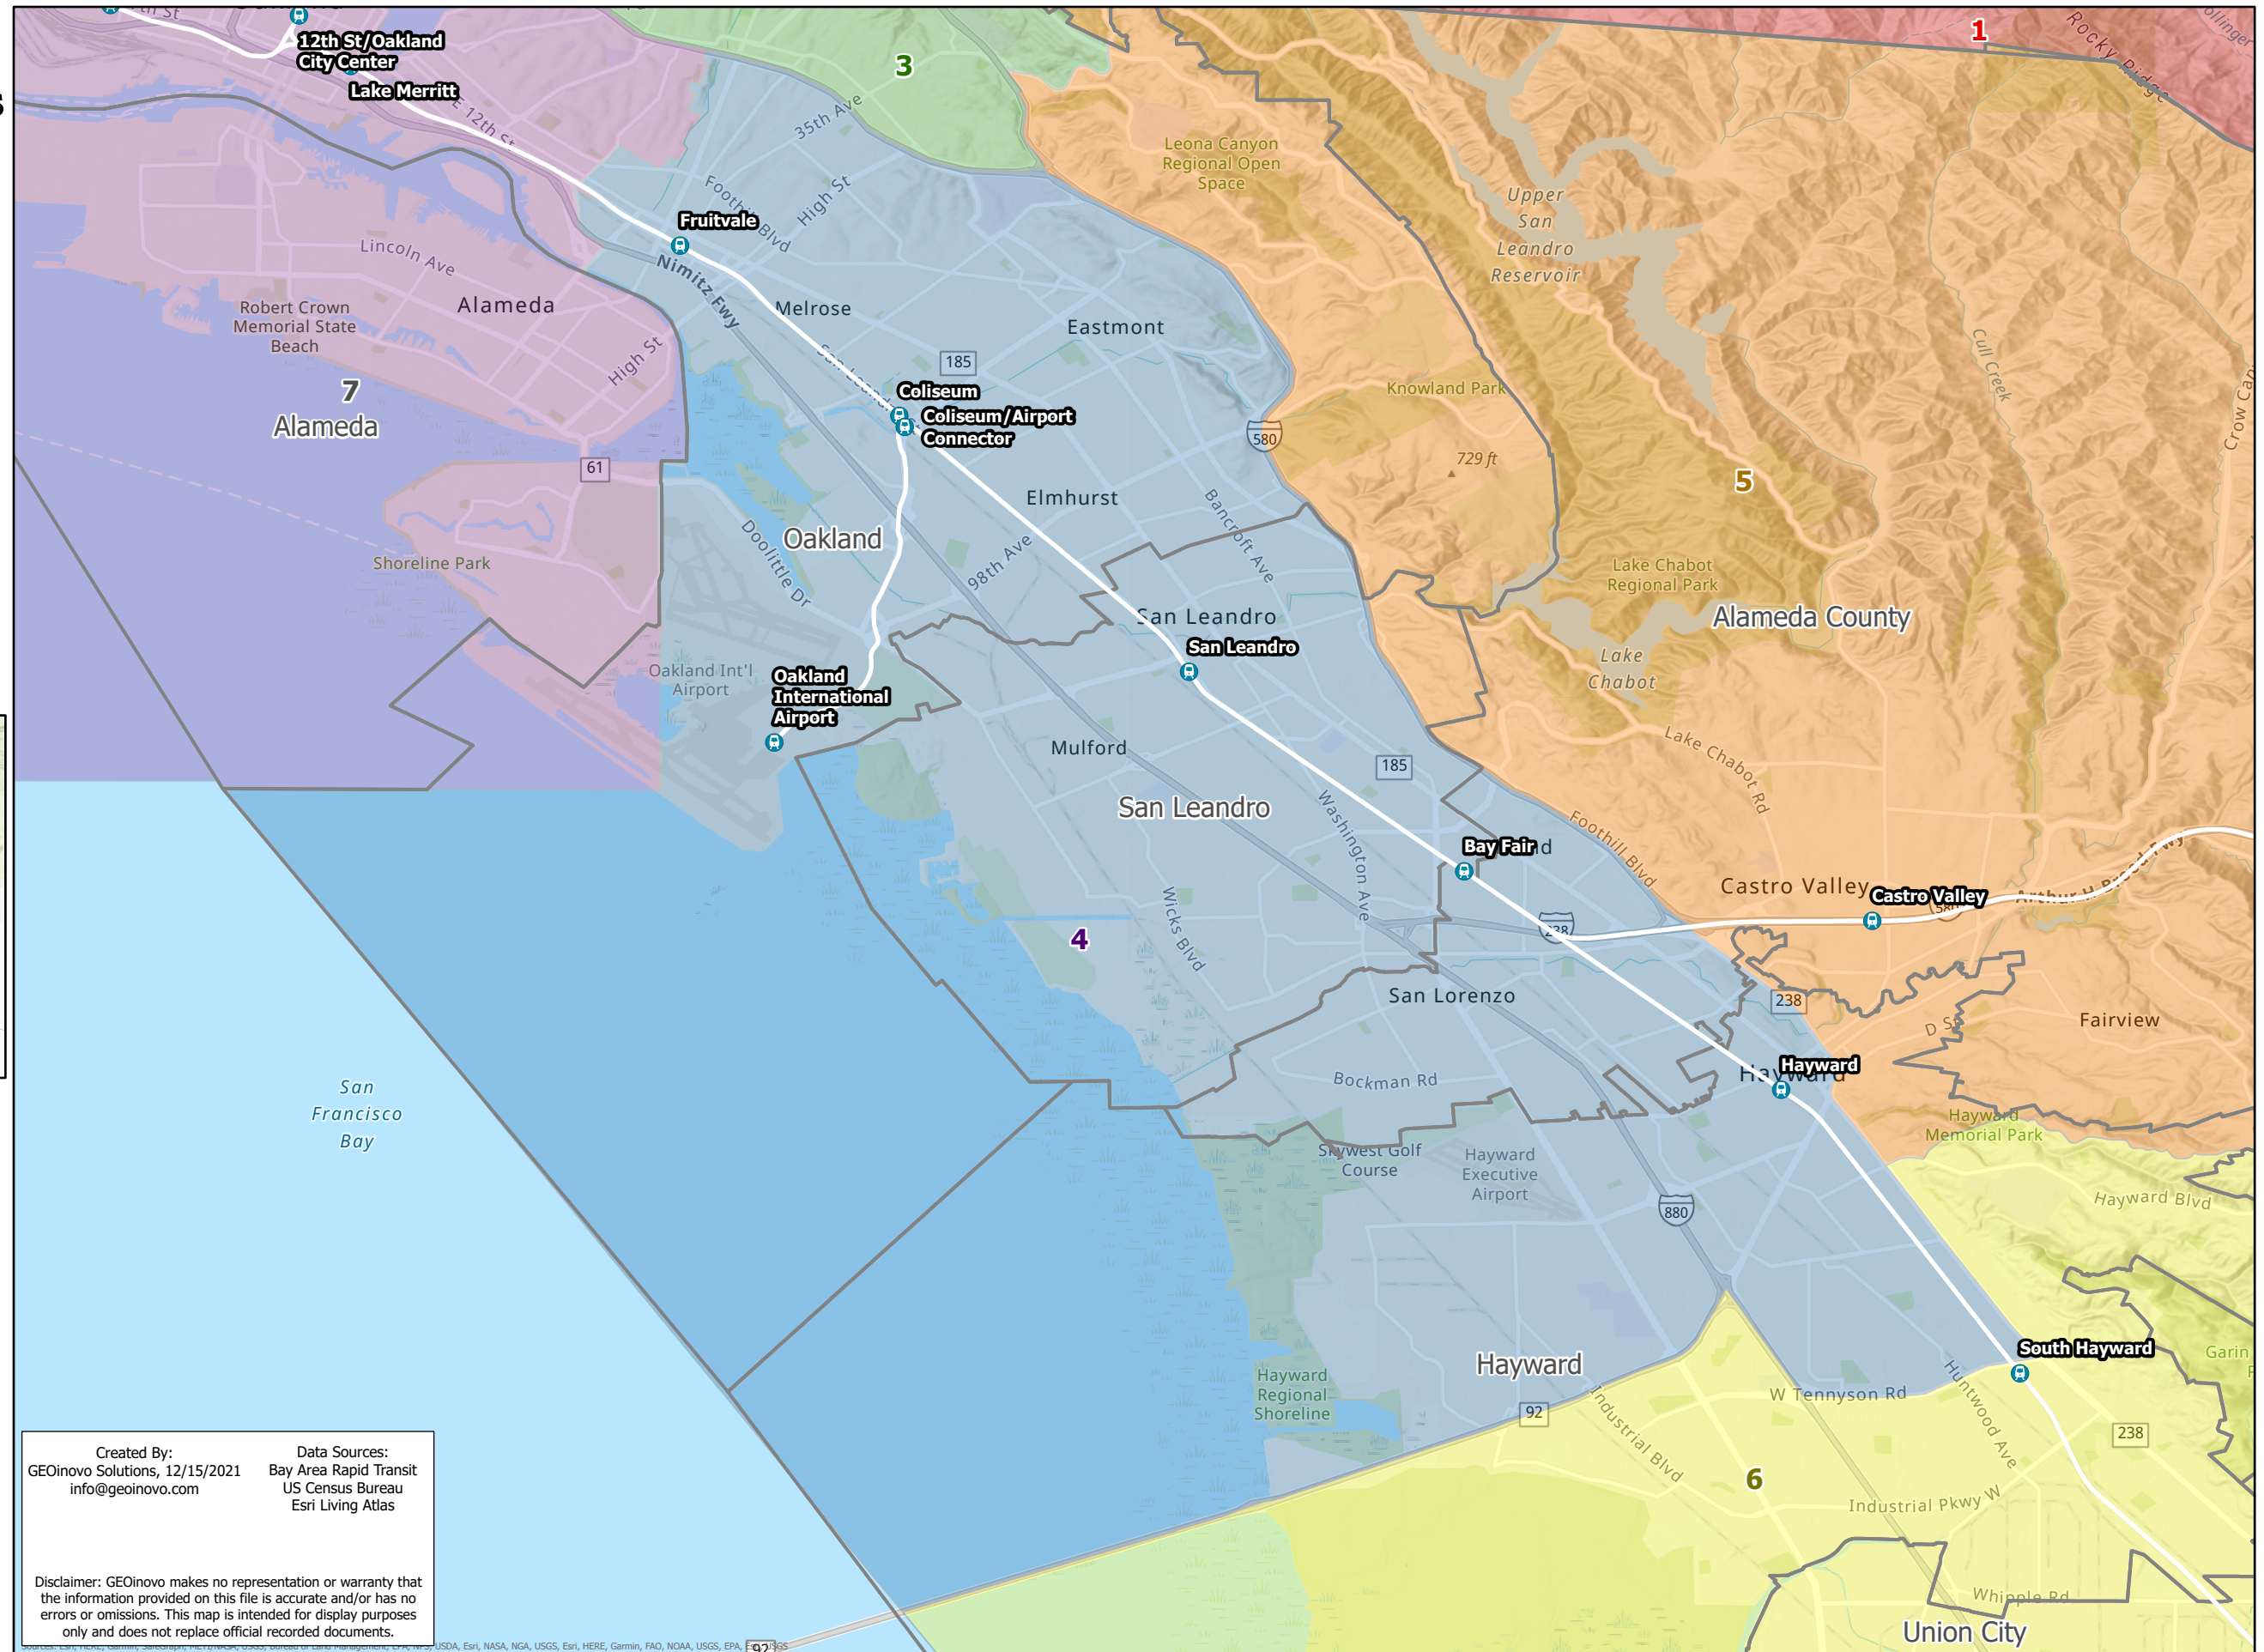

BART Board of Directors Districts

Plan A

Map Legend

- BART Station
- City Boundary
- District 1
- District 2
- District 3
- District 4
- District 5
- District 6
- District 7
- District 8
- District 9

Created By:
GEOinovo Solutions, 12/15/2021
info@geoinovo.com

Data Sources:
Bay Area Rapid Transit
US Census Bureau
Esri Living Atlas

Disclaimer: GEOinovo makes no representation or warranty that the information provided on this file is accurate and/or has no errors or omissions. This map is intended for display purposes only and does not replace official recorded documents.