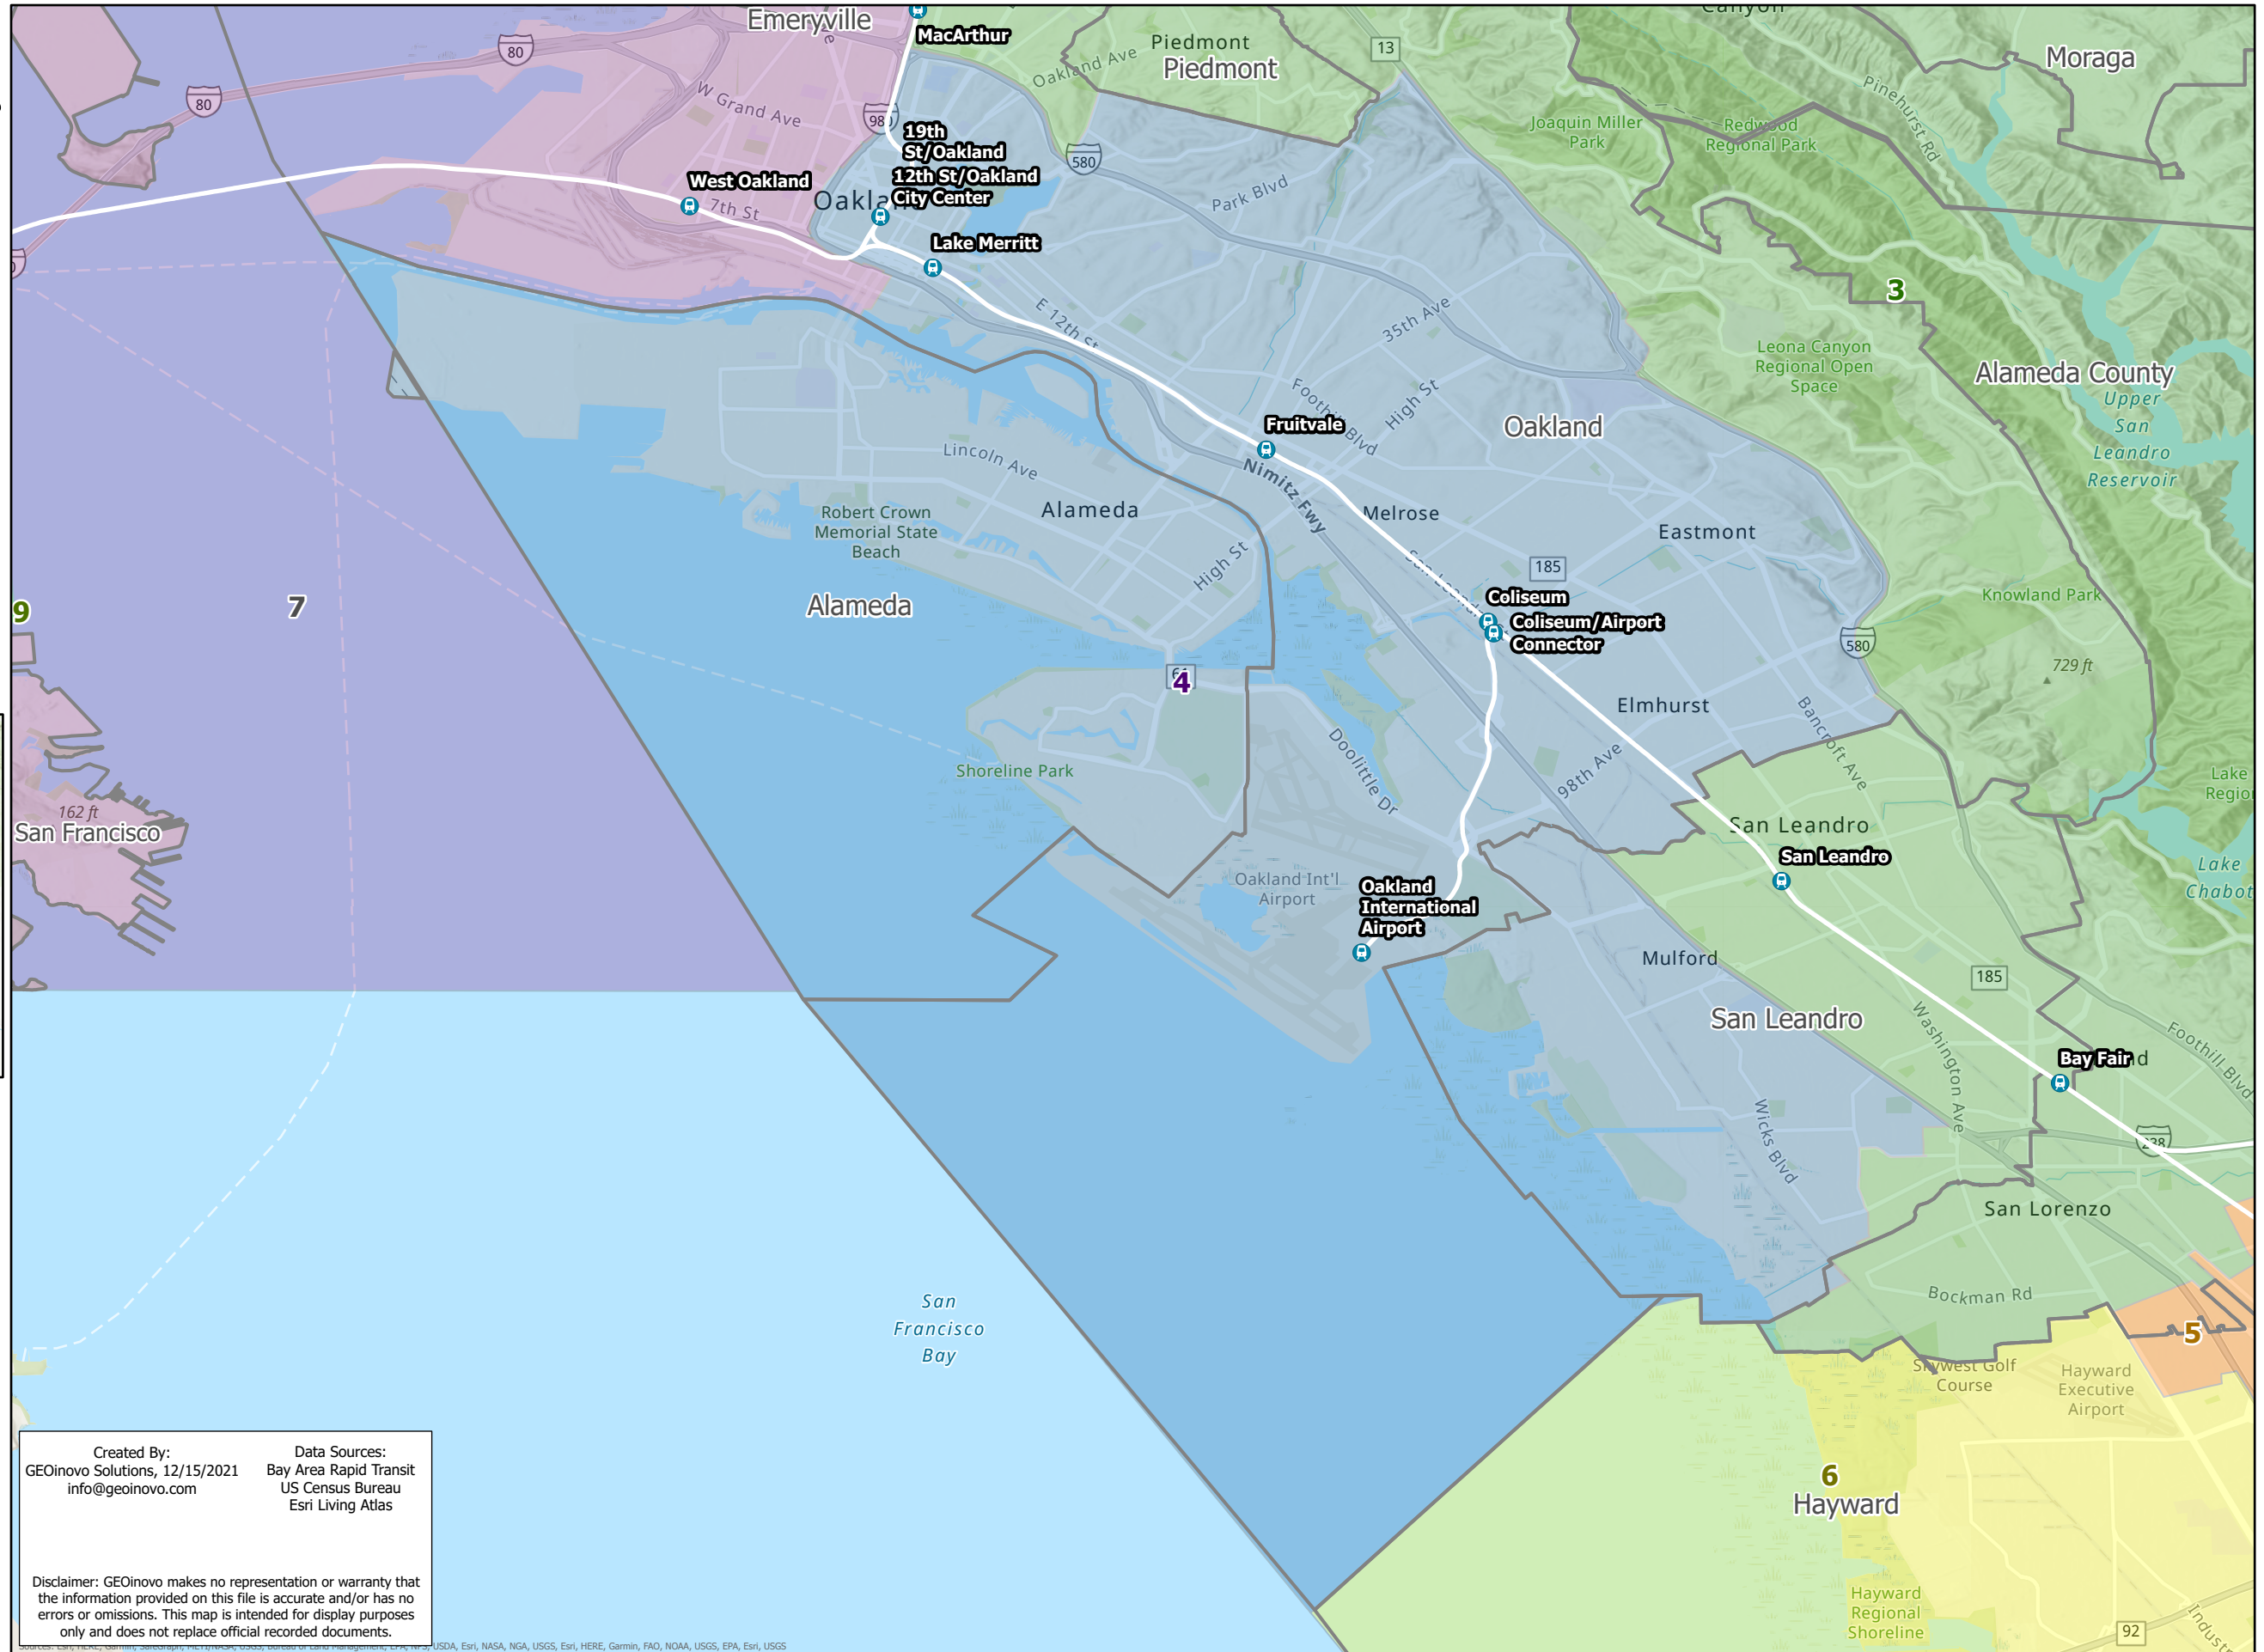

BART Board of Directors Districts

Plan B

Map Legend

- BART Station
- City Boundary
- District 1
- District 2
- District 3
- District 4
- District 5
- District 6
- District 7
- District 8
- District 9

Created By:
GEOinovo Solutions, 12/15/2021
info@geoinovo.com

Data Sources:
Bay Area Rapid Transit
US Census Bureau
Esri Living Atlas

Disclaimer: GEOinovo makes no representation or warranty that the information provided on this file is accurate and/or has no errors or omissions. This map is intended for display purposes only and does not replace official recorded documents.