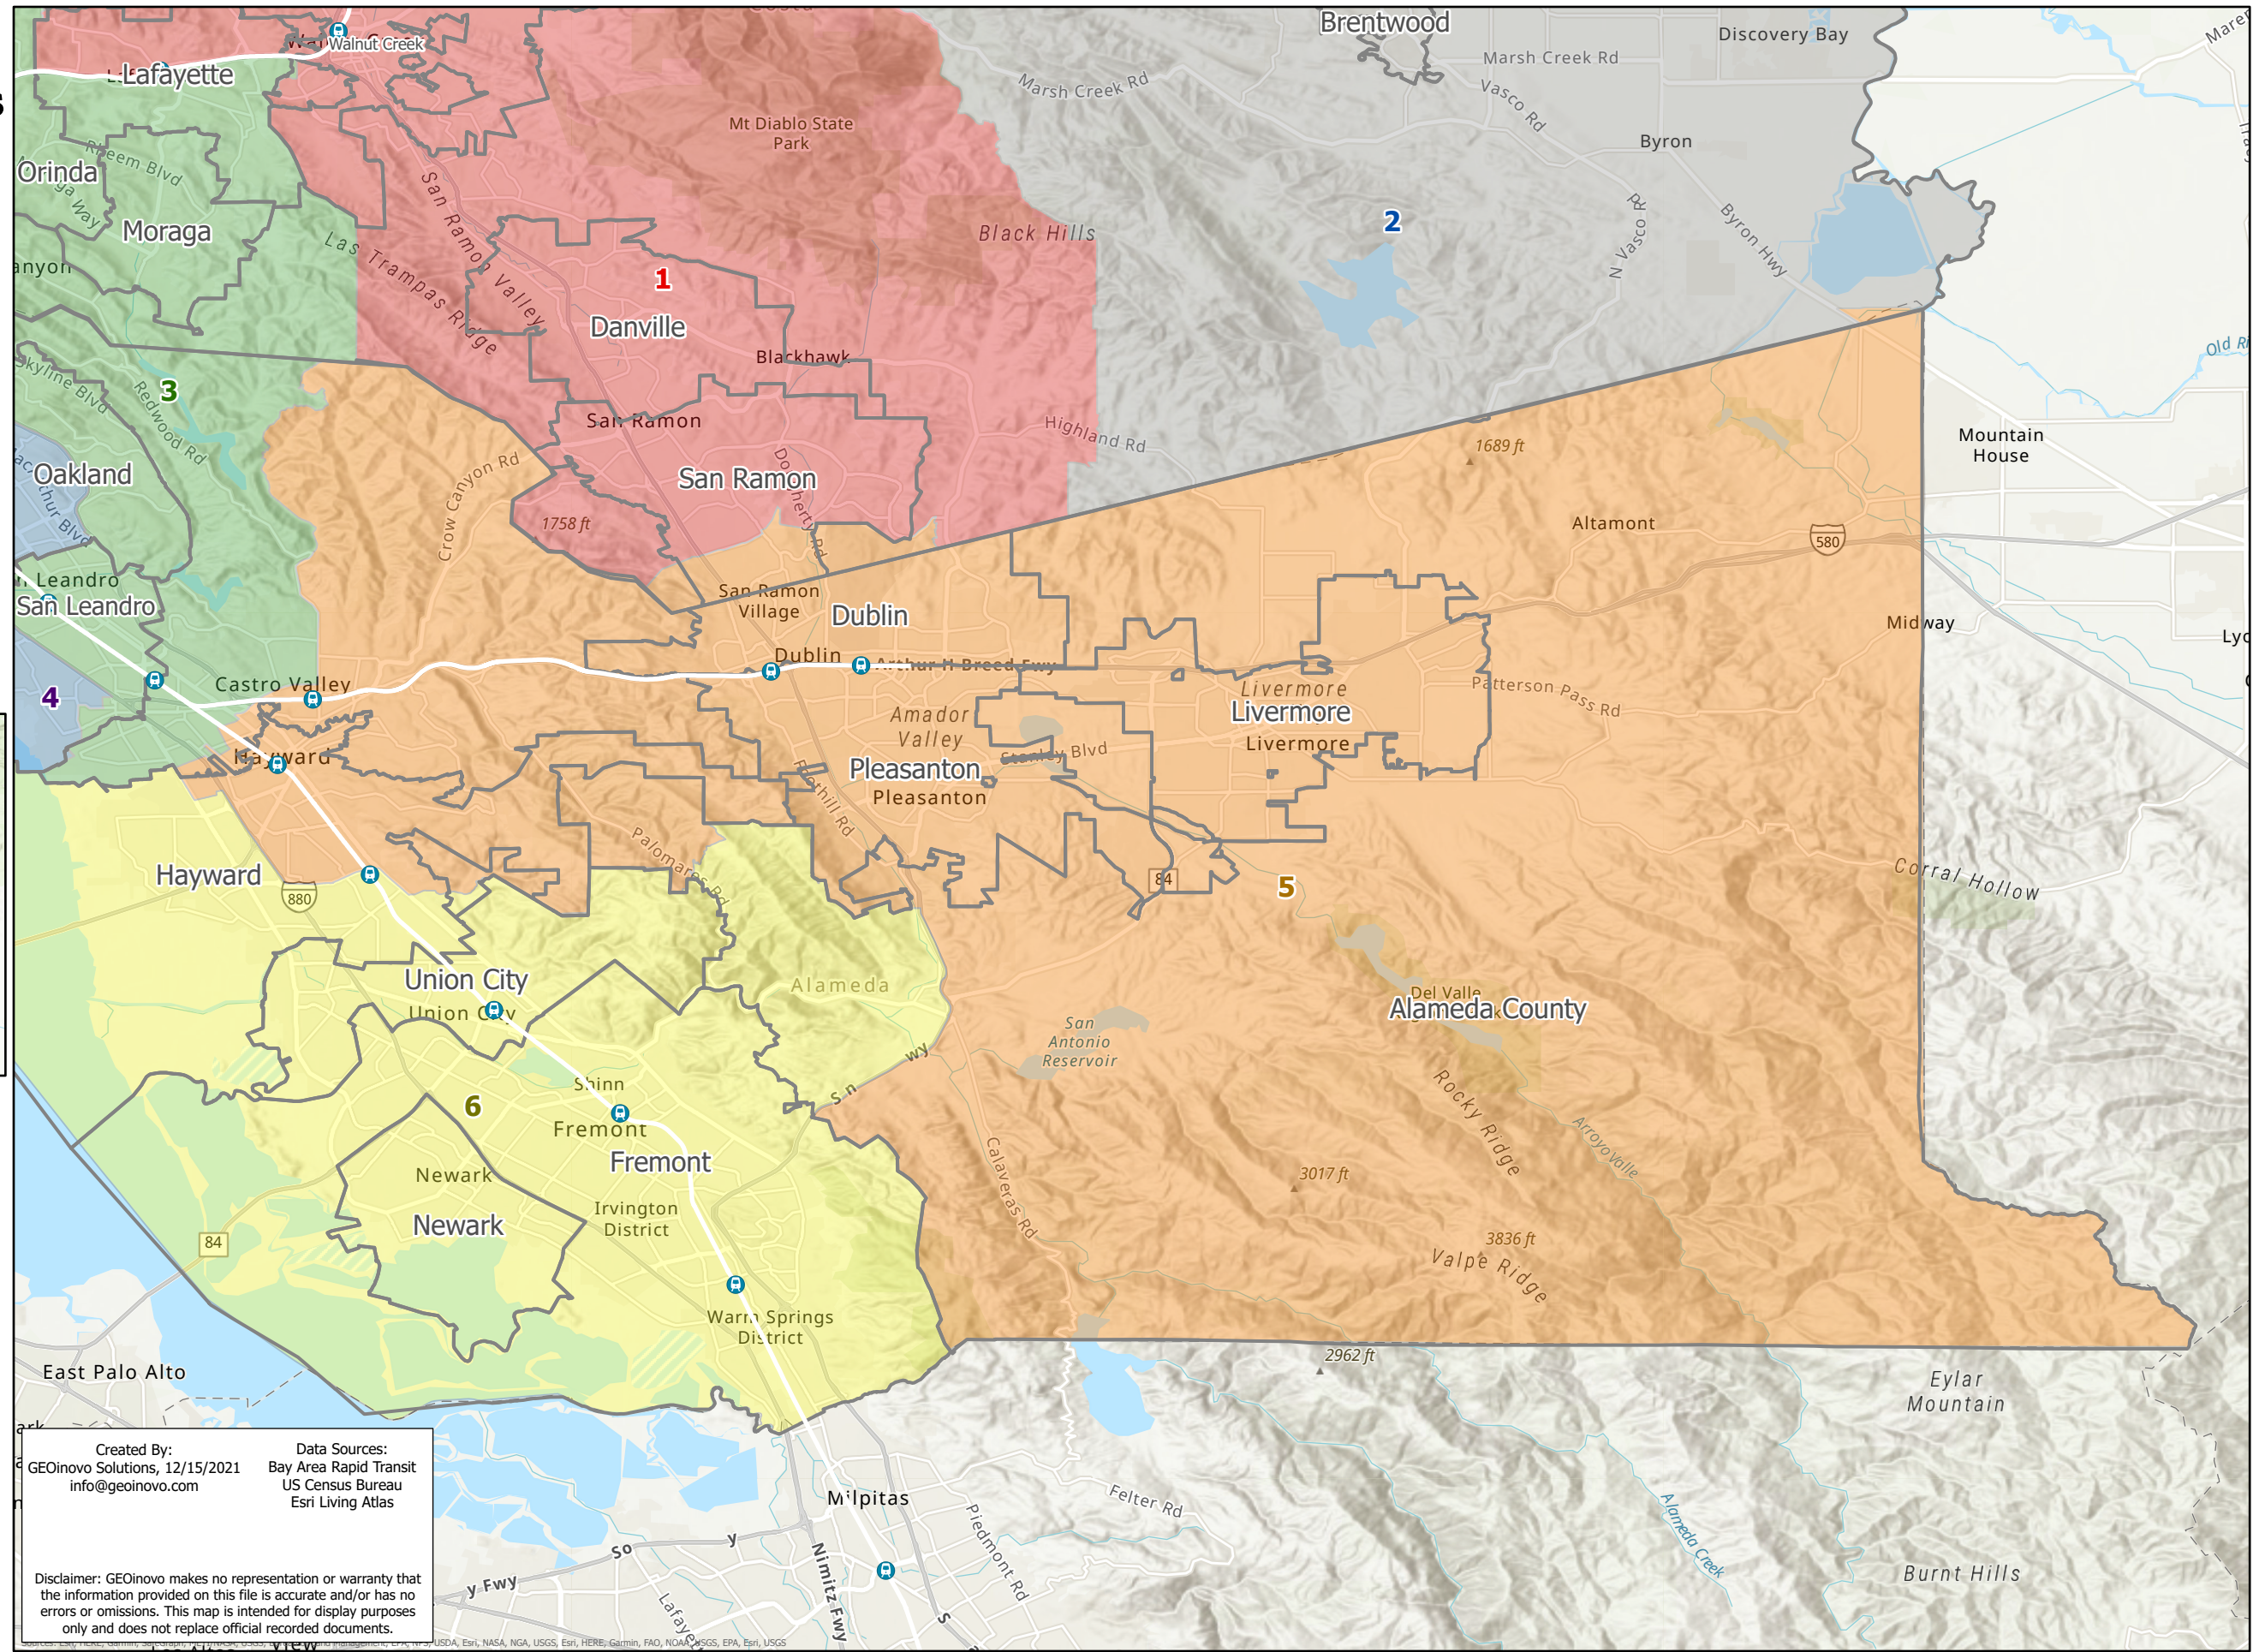

BART Board of Directors Districts

Plan B

Map Legend

- BART Station
- City Boundary
- District 1
- District 2
- District 3
- District 4
- District 5
- District 6
- District 7
- District 8
- District 9

Created By:
GEOinovo Solutions, 12/15/2021
info@geoinovo.com

Data Sources:
Bay Area Rapid Transit
US Census Bureau
Esri Living Atlas

Disclaimer: GEOinovo makes no representation or warranty that the information provided on this file is accurate and/or has no errors or omissions. This map is intended for display purposes only and does not replace official recorded documents.