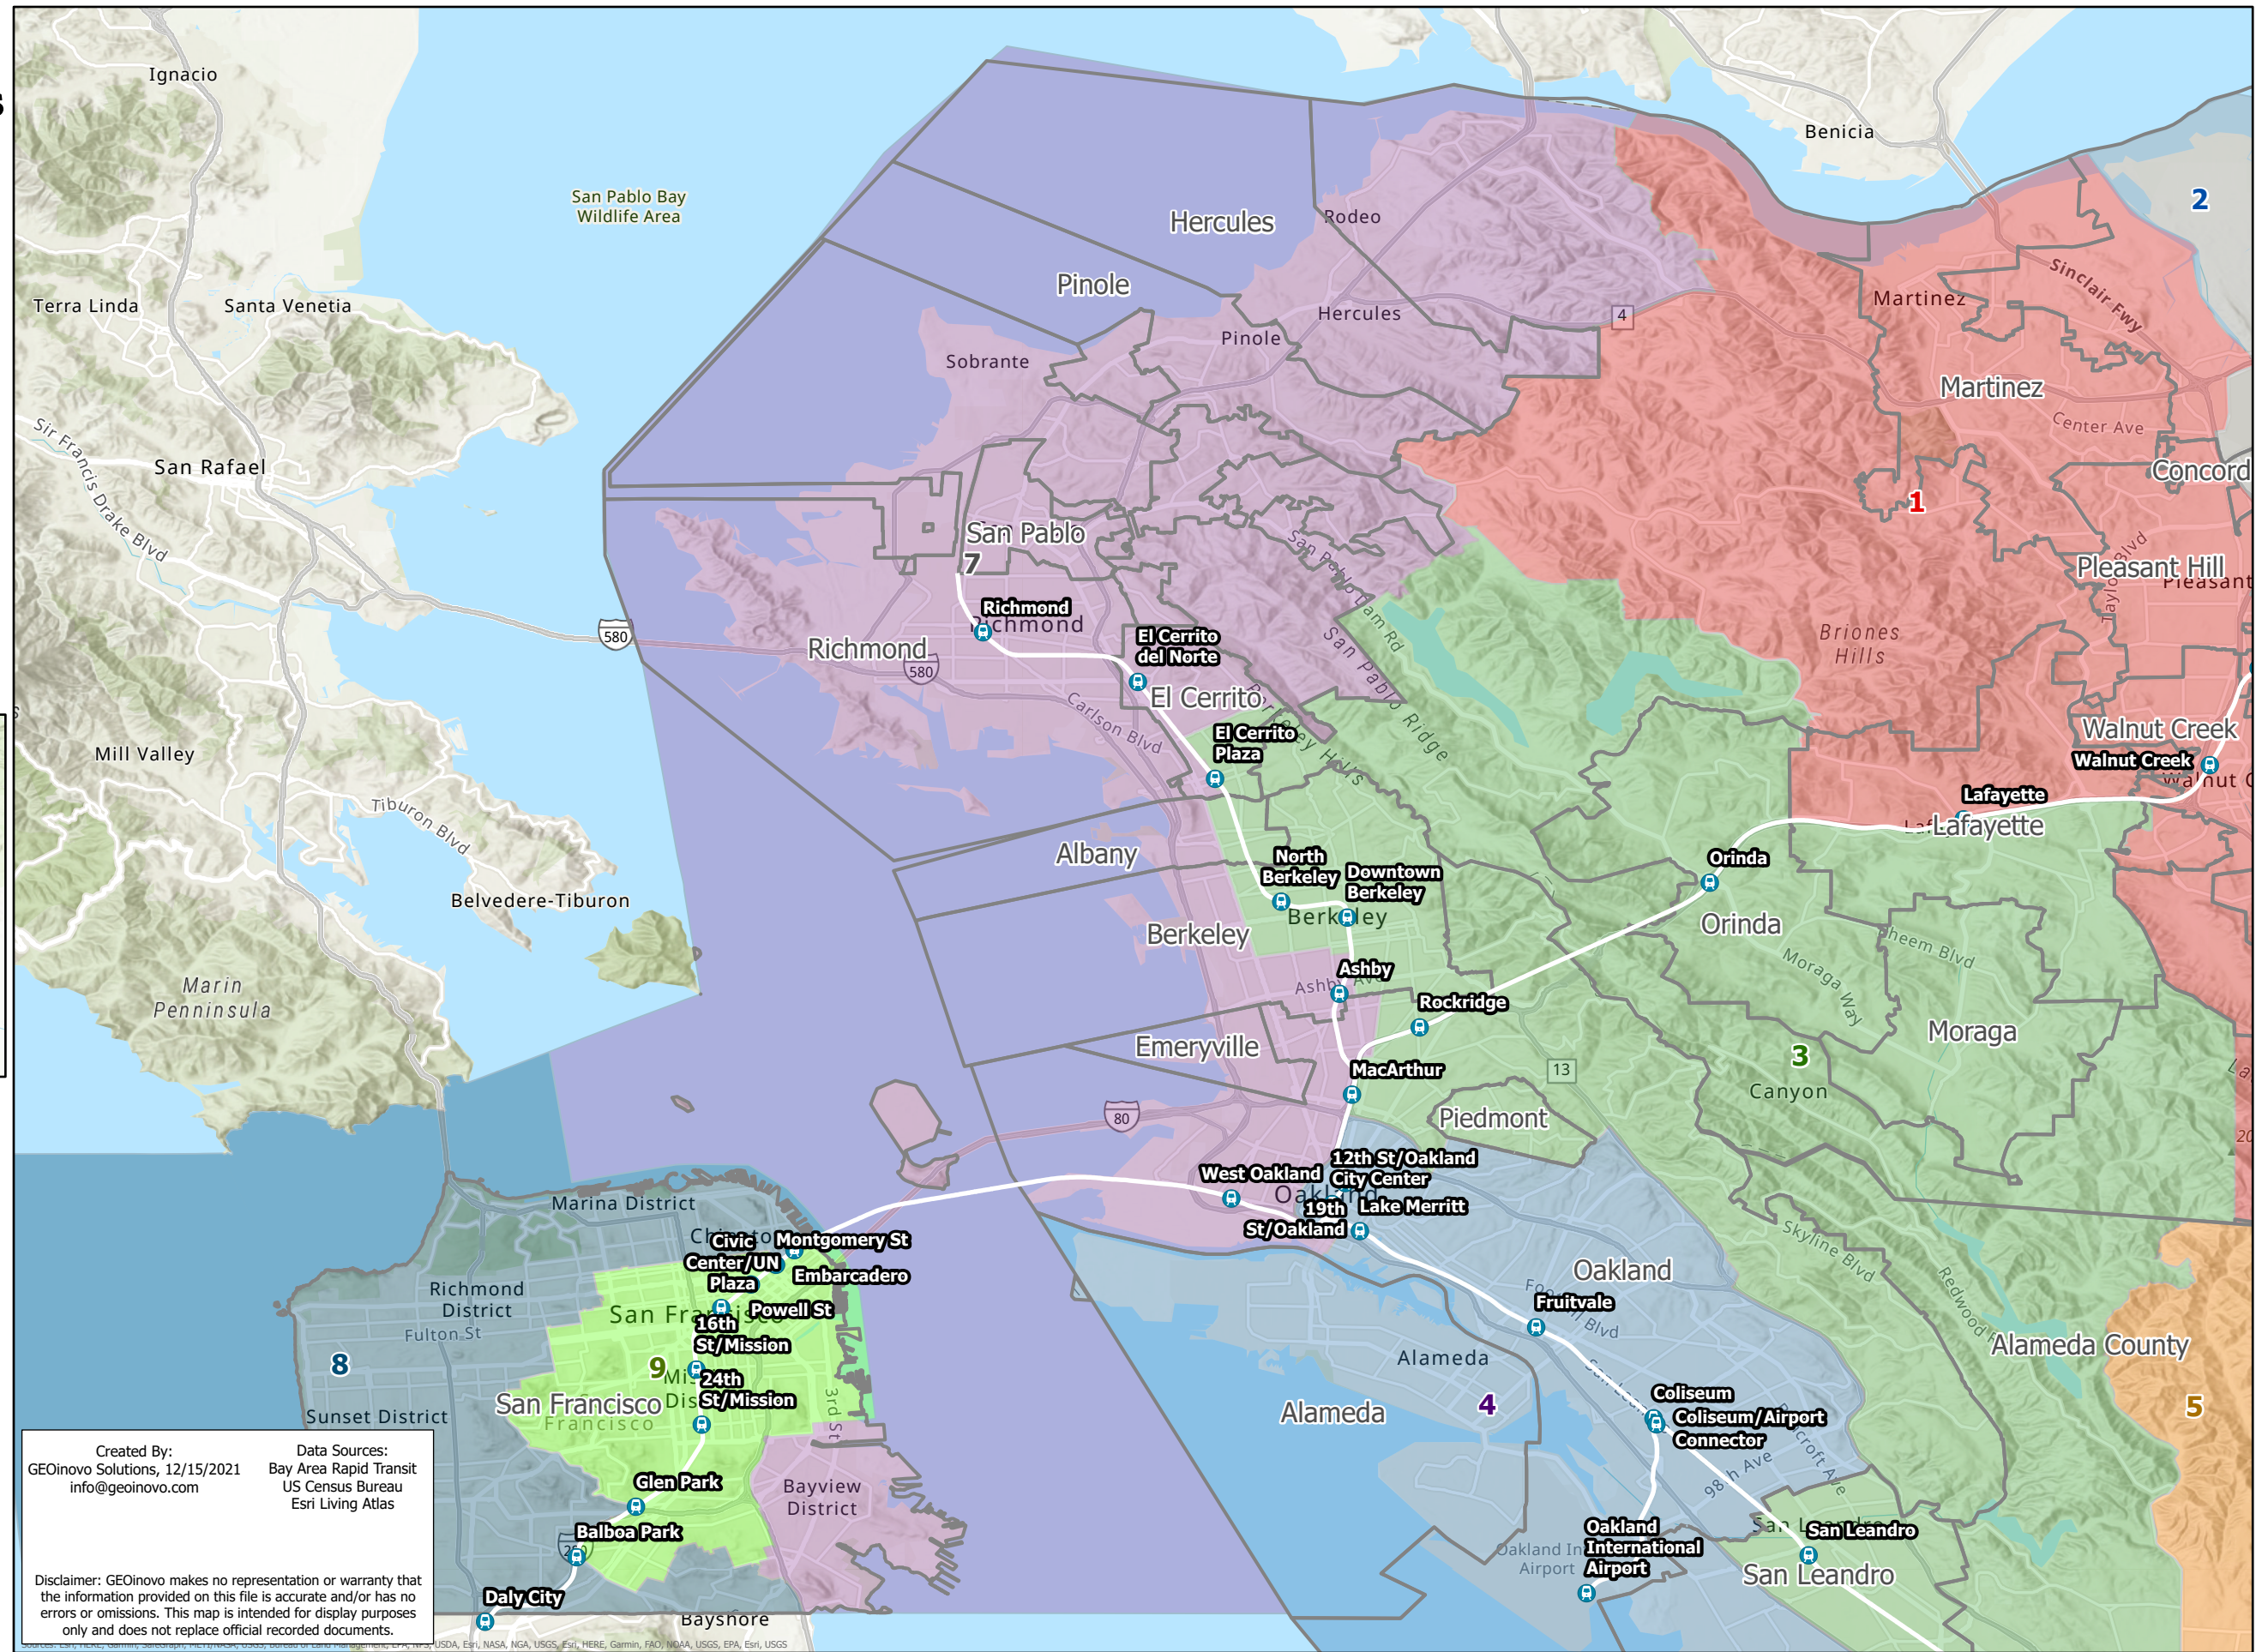

BART Board of Directors Districts

Plan B

Map Legend

- BART Station
- City Boundary
- District 1
- District 2
- District 3
- District 4
- District 5
- District 6
- District 7
- District 8
- District 9

Created By:
GEOinovo Solutions, 12/15/2021
info@geoinovo.com

Data Sources:
Bay Area Rapid Transit
US Census Bureau
Esri Living Atlas

Disclaimer: GEOinovo makes no representation or warranty that the information provided on this file is accurate and/or has no errors or omissions. This map is intended for display purposes only and does not replace official recorded documents.