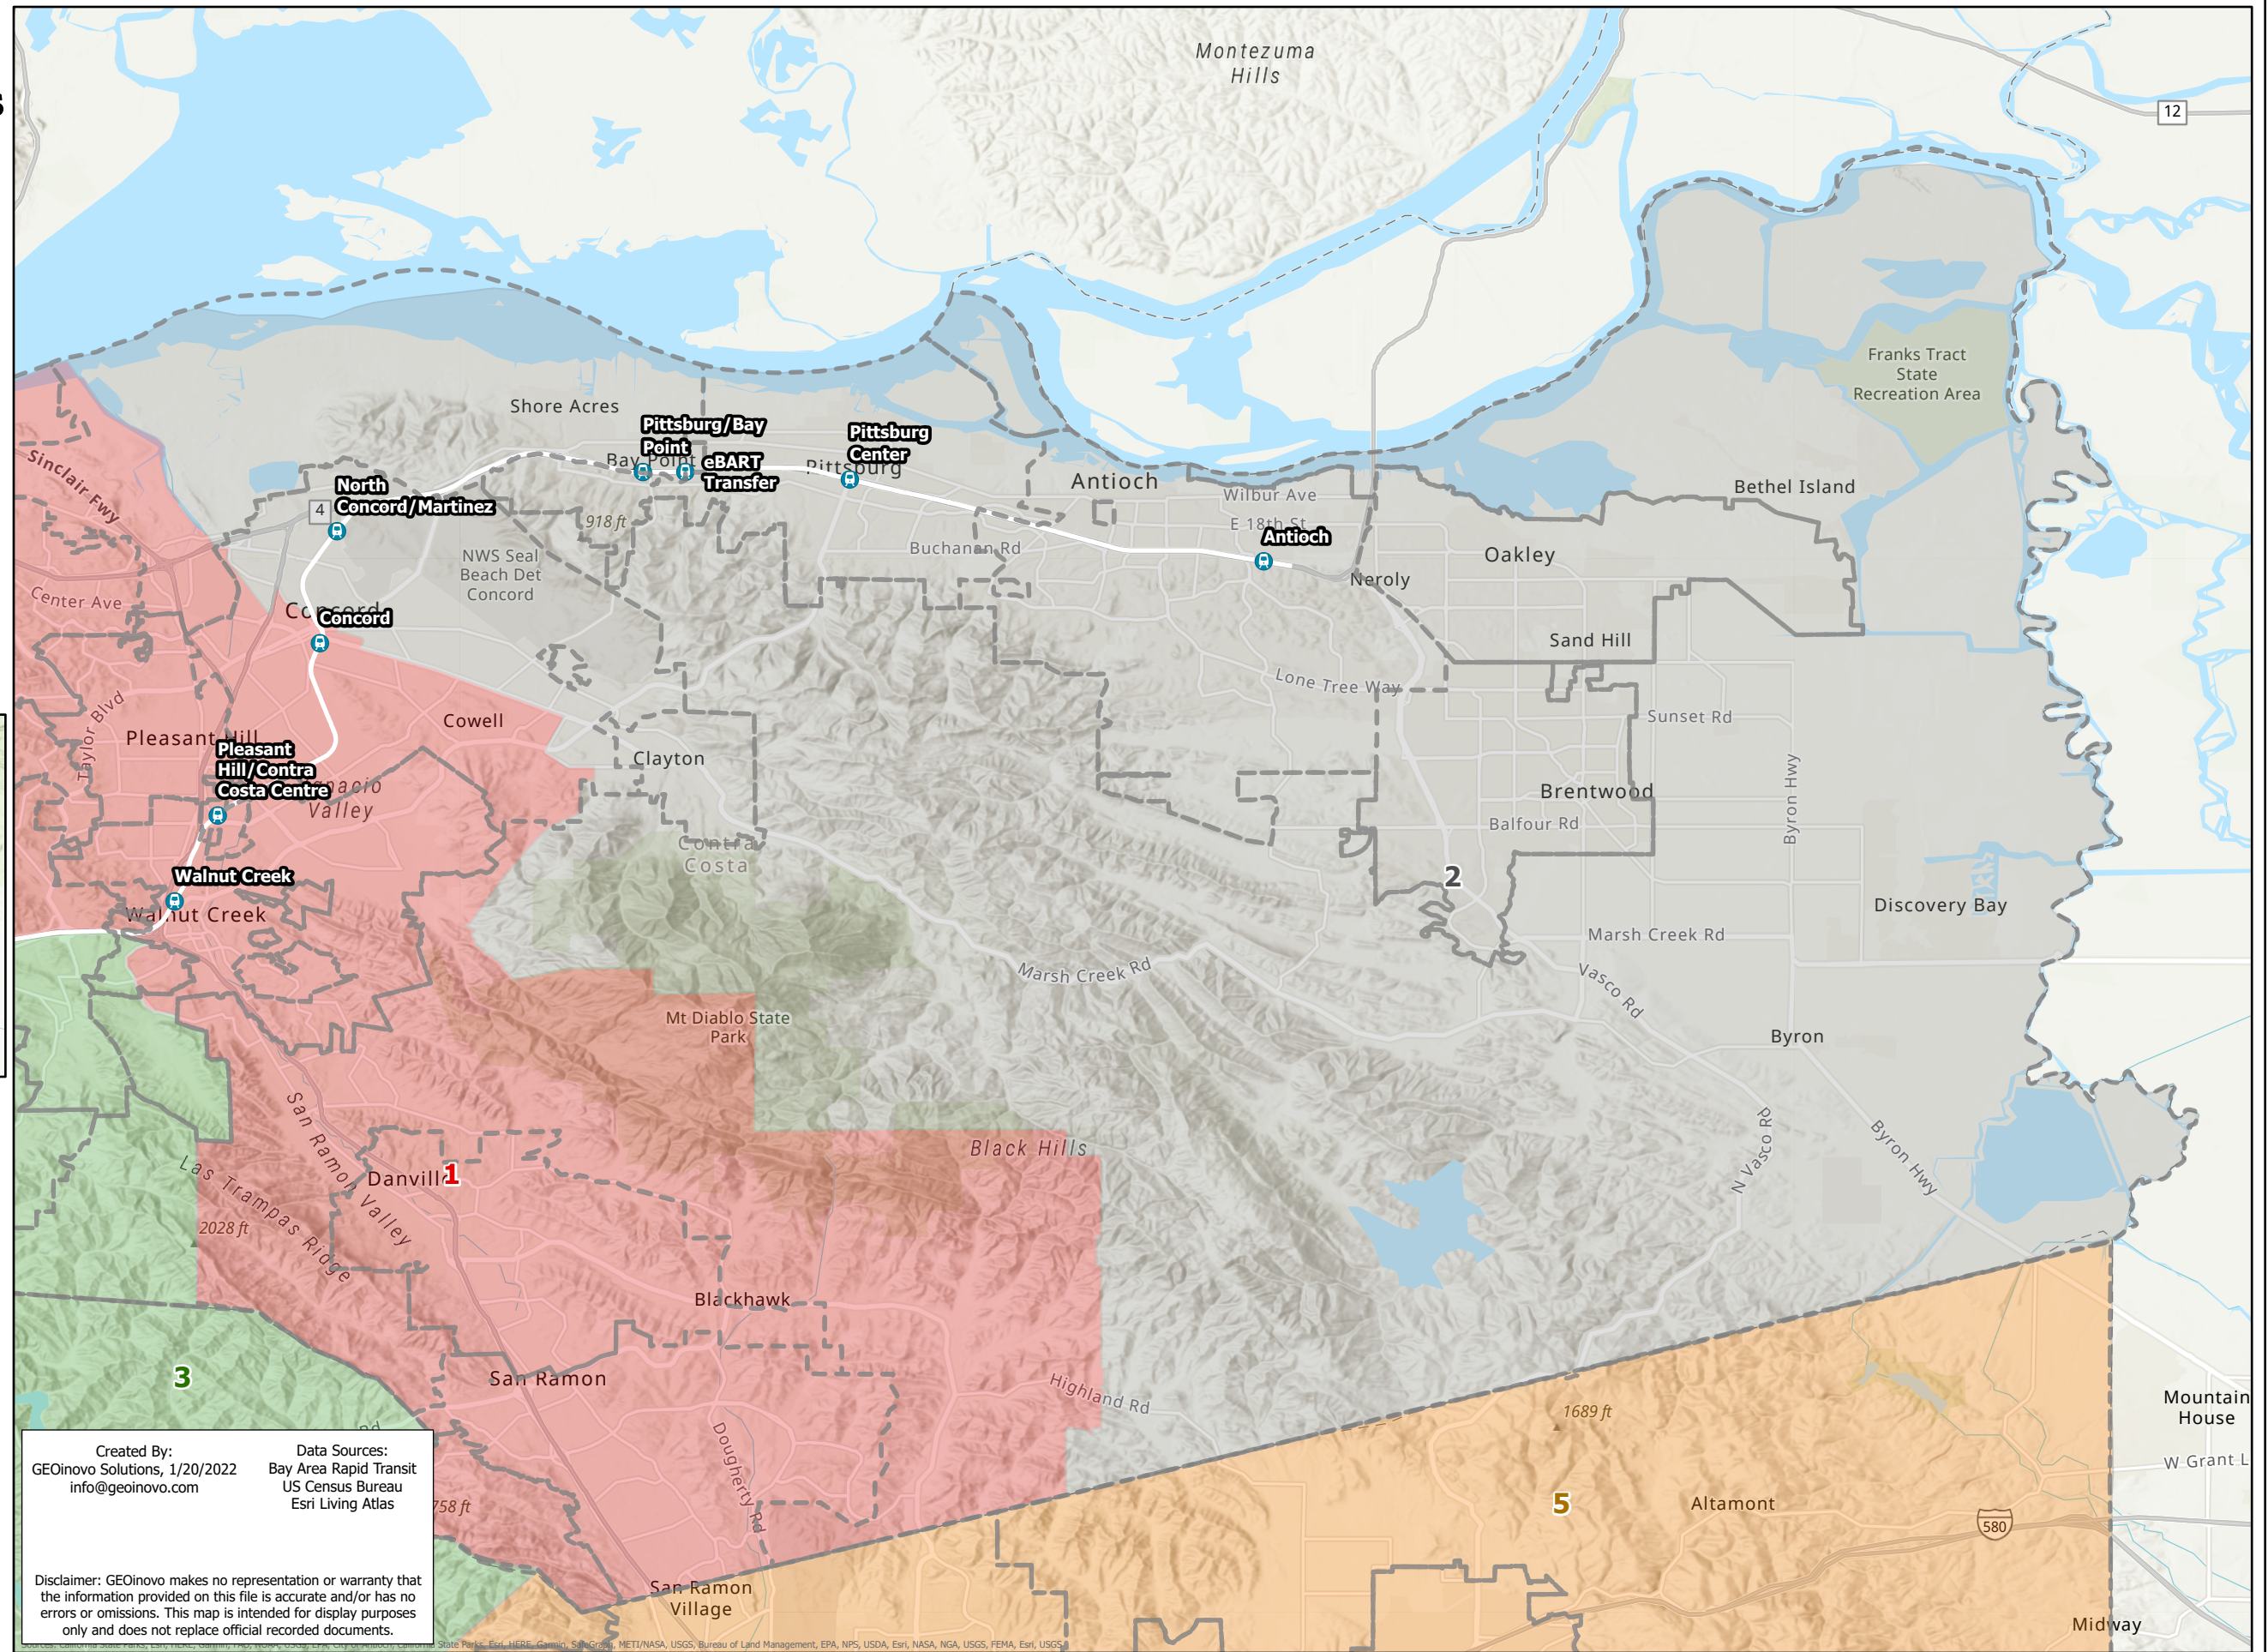

# BART Board of Directors Districts

Plan C District 2

## BART Districts

-  BART Station
-  District 1
-  District 2
-  District 3
-  District 4
-  District 5
-  District 6
-  District 7
-  District 8
-  District 9
-  City Boundary

Created By:  
GEOinovo Solutions, 1/20/2022  
info@geoinovo.com

Data Sources:  
Bay Area Rapid Transit  
US Census Bureau  
Esri Living Atlas

Disclaimer: GEOinovo makes no representation or warranty that the information provided on this file is accurate and/or has no errors or omissions. This map is intended for display purposes only and does not replace official recorded documents.