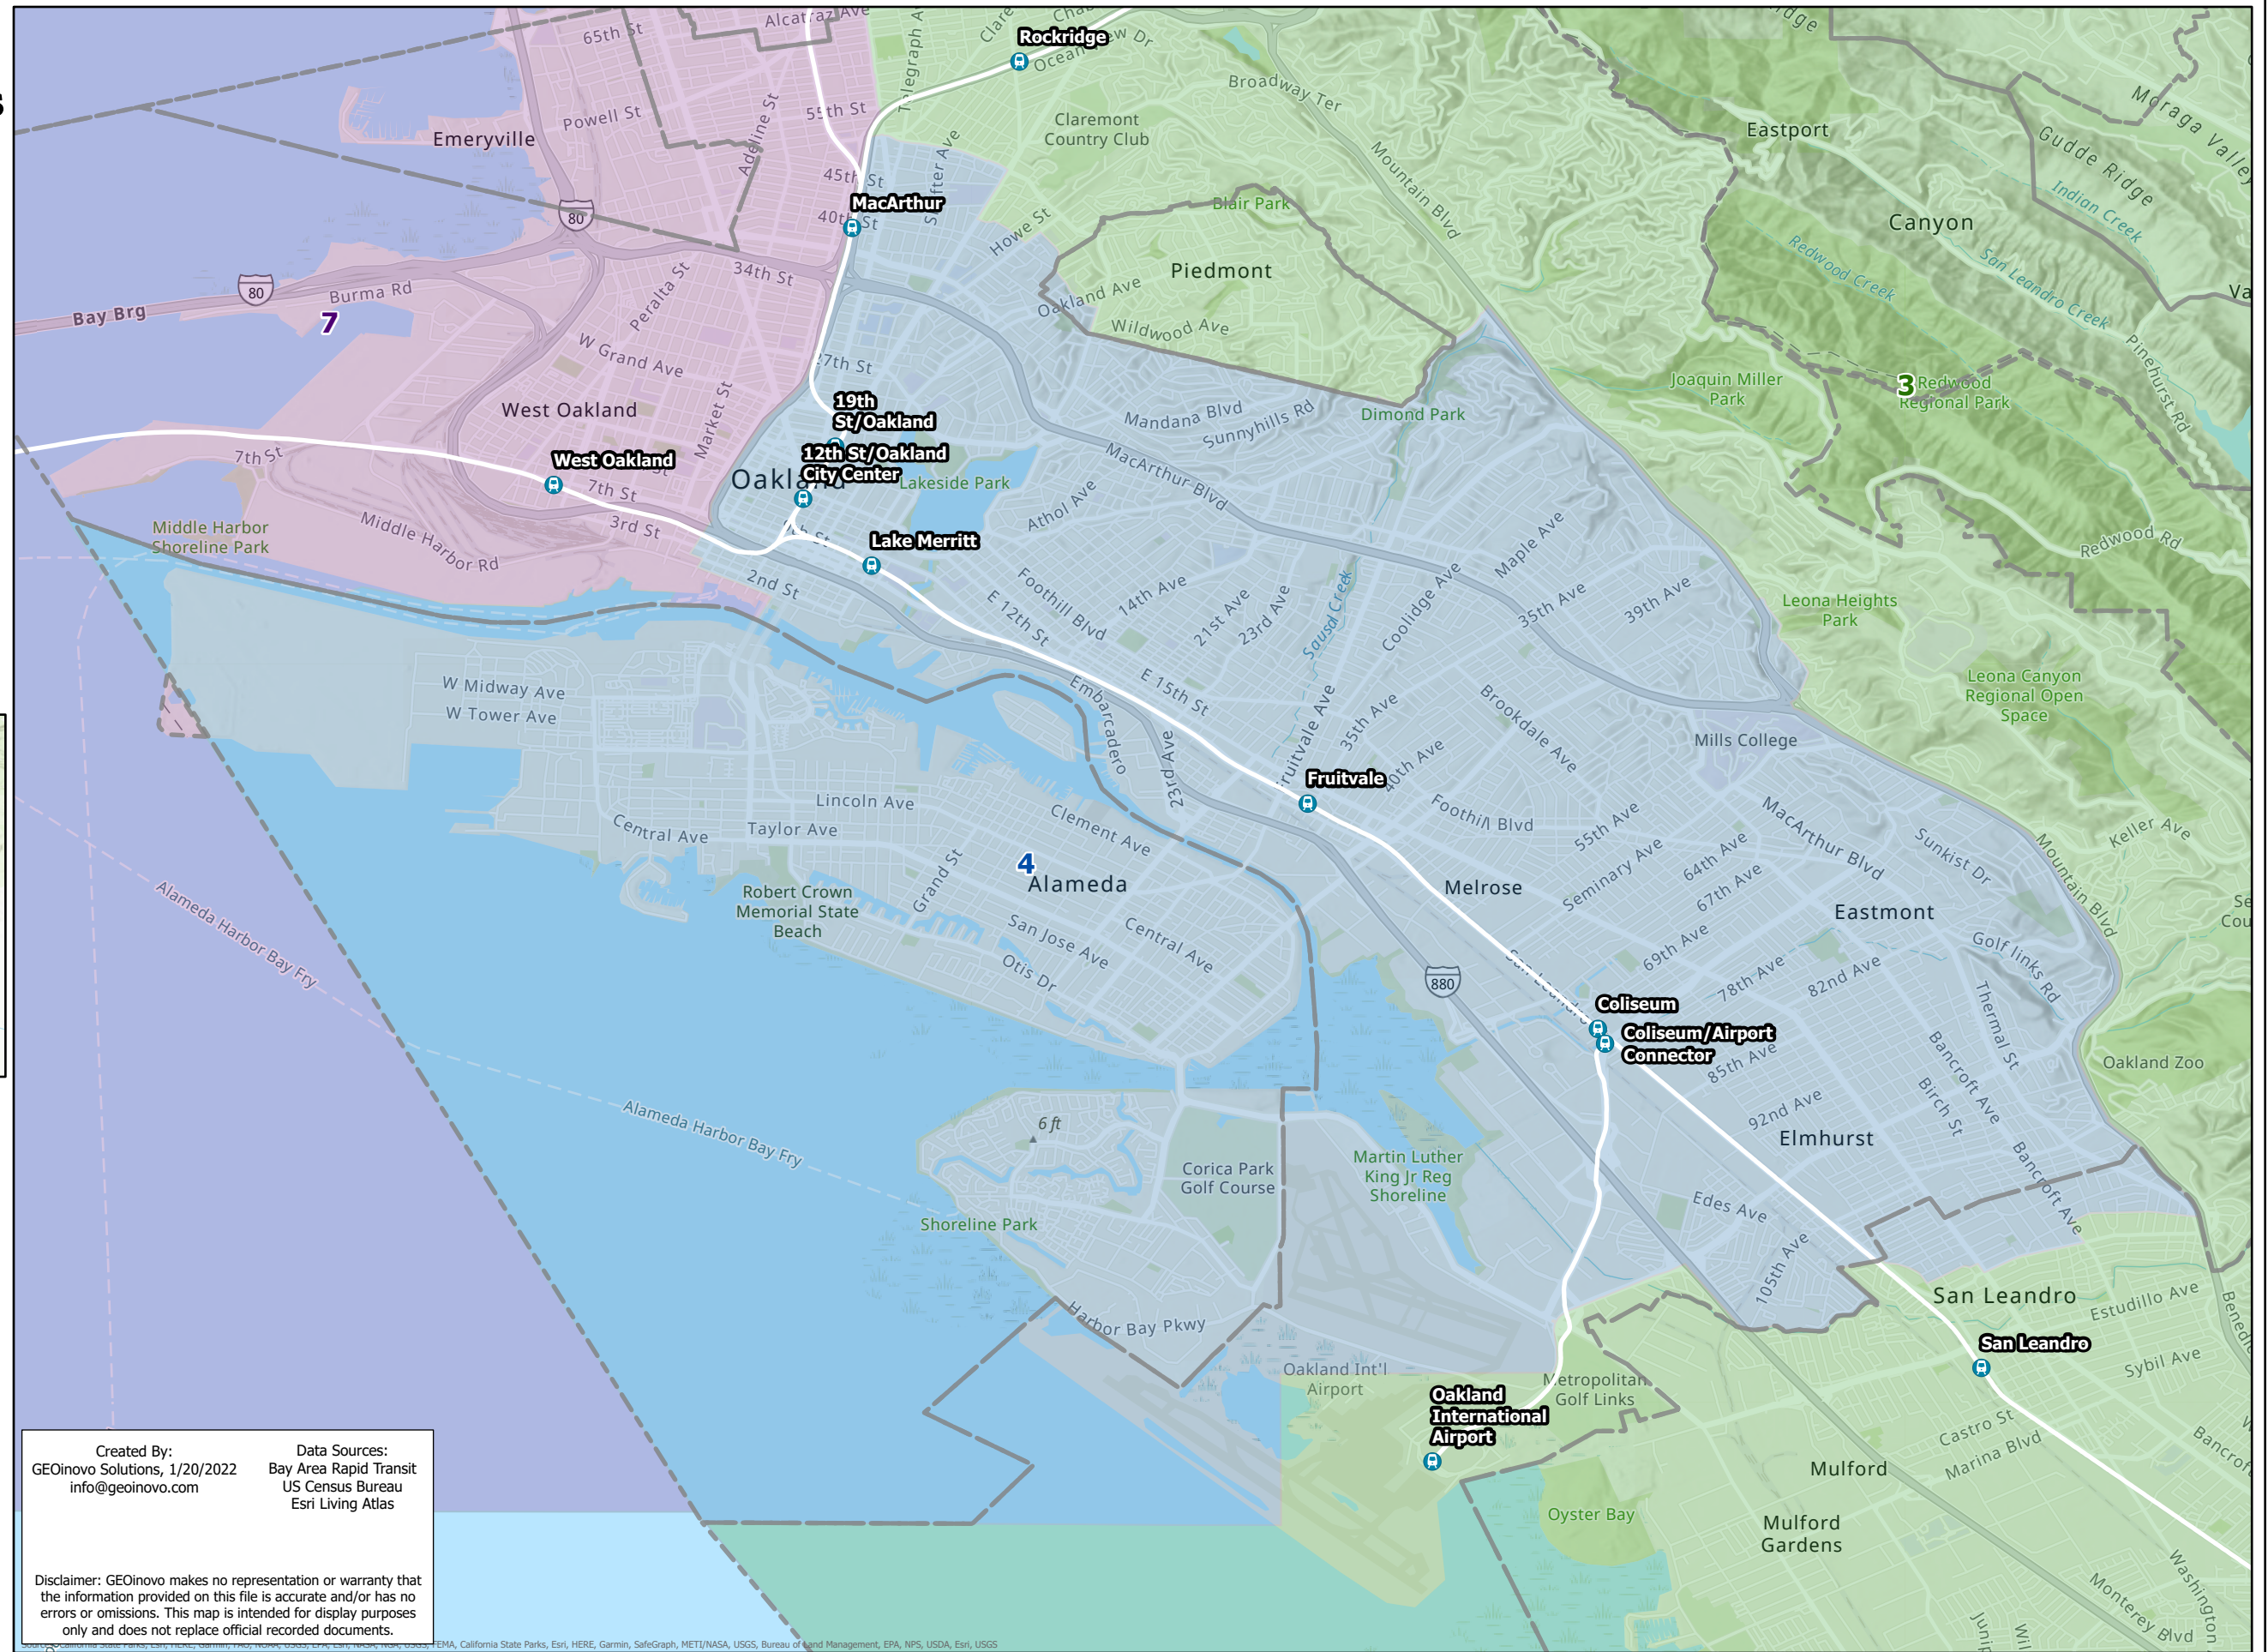

BART Board of Directors Districts

Plan C District 4

BART Districts

- BART Station
- District 1
- District 2
- District 3
- District 4
- District 5
- District 6
- District 7
- District 8
- District 9
- City Boundary

Created By:
GEOinovo Solutions, 1/20/2022
info@geoinovo.com

Data Sources:
Bay Area Rapid Transit
US Census Bureau
Esri Living Atlas

Disclaimer: GEOinovo makes no representation or warranty that the information provided on this file is accurate and/or has no errors or omissions. This map is intended for display purposes only and does not replace official recorded documents.