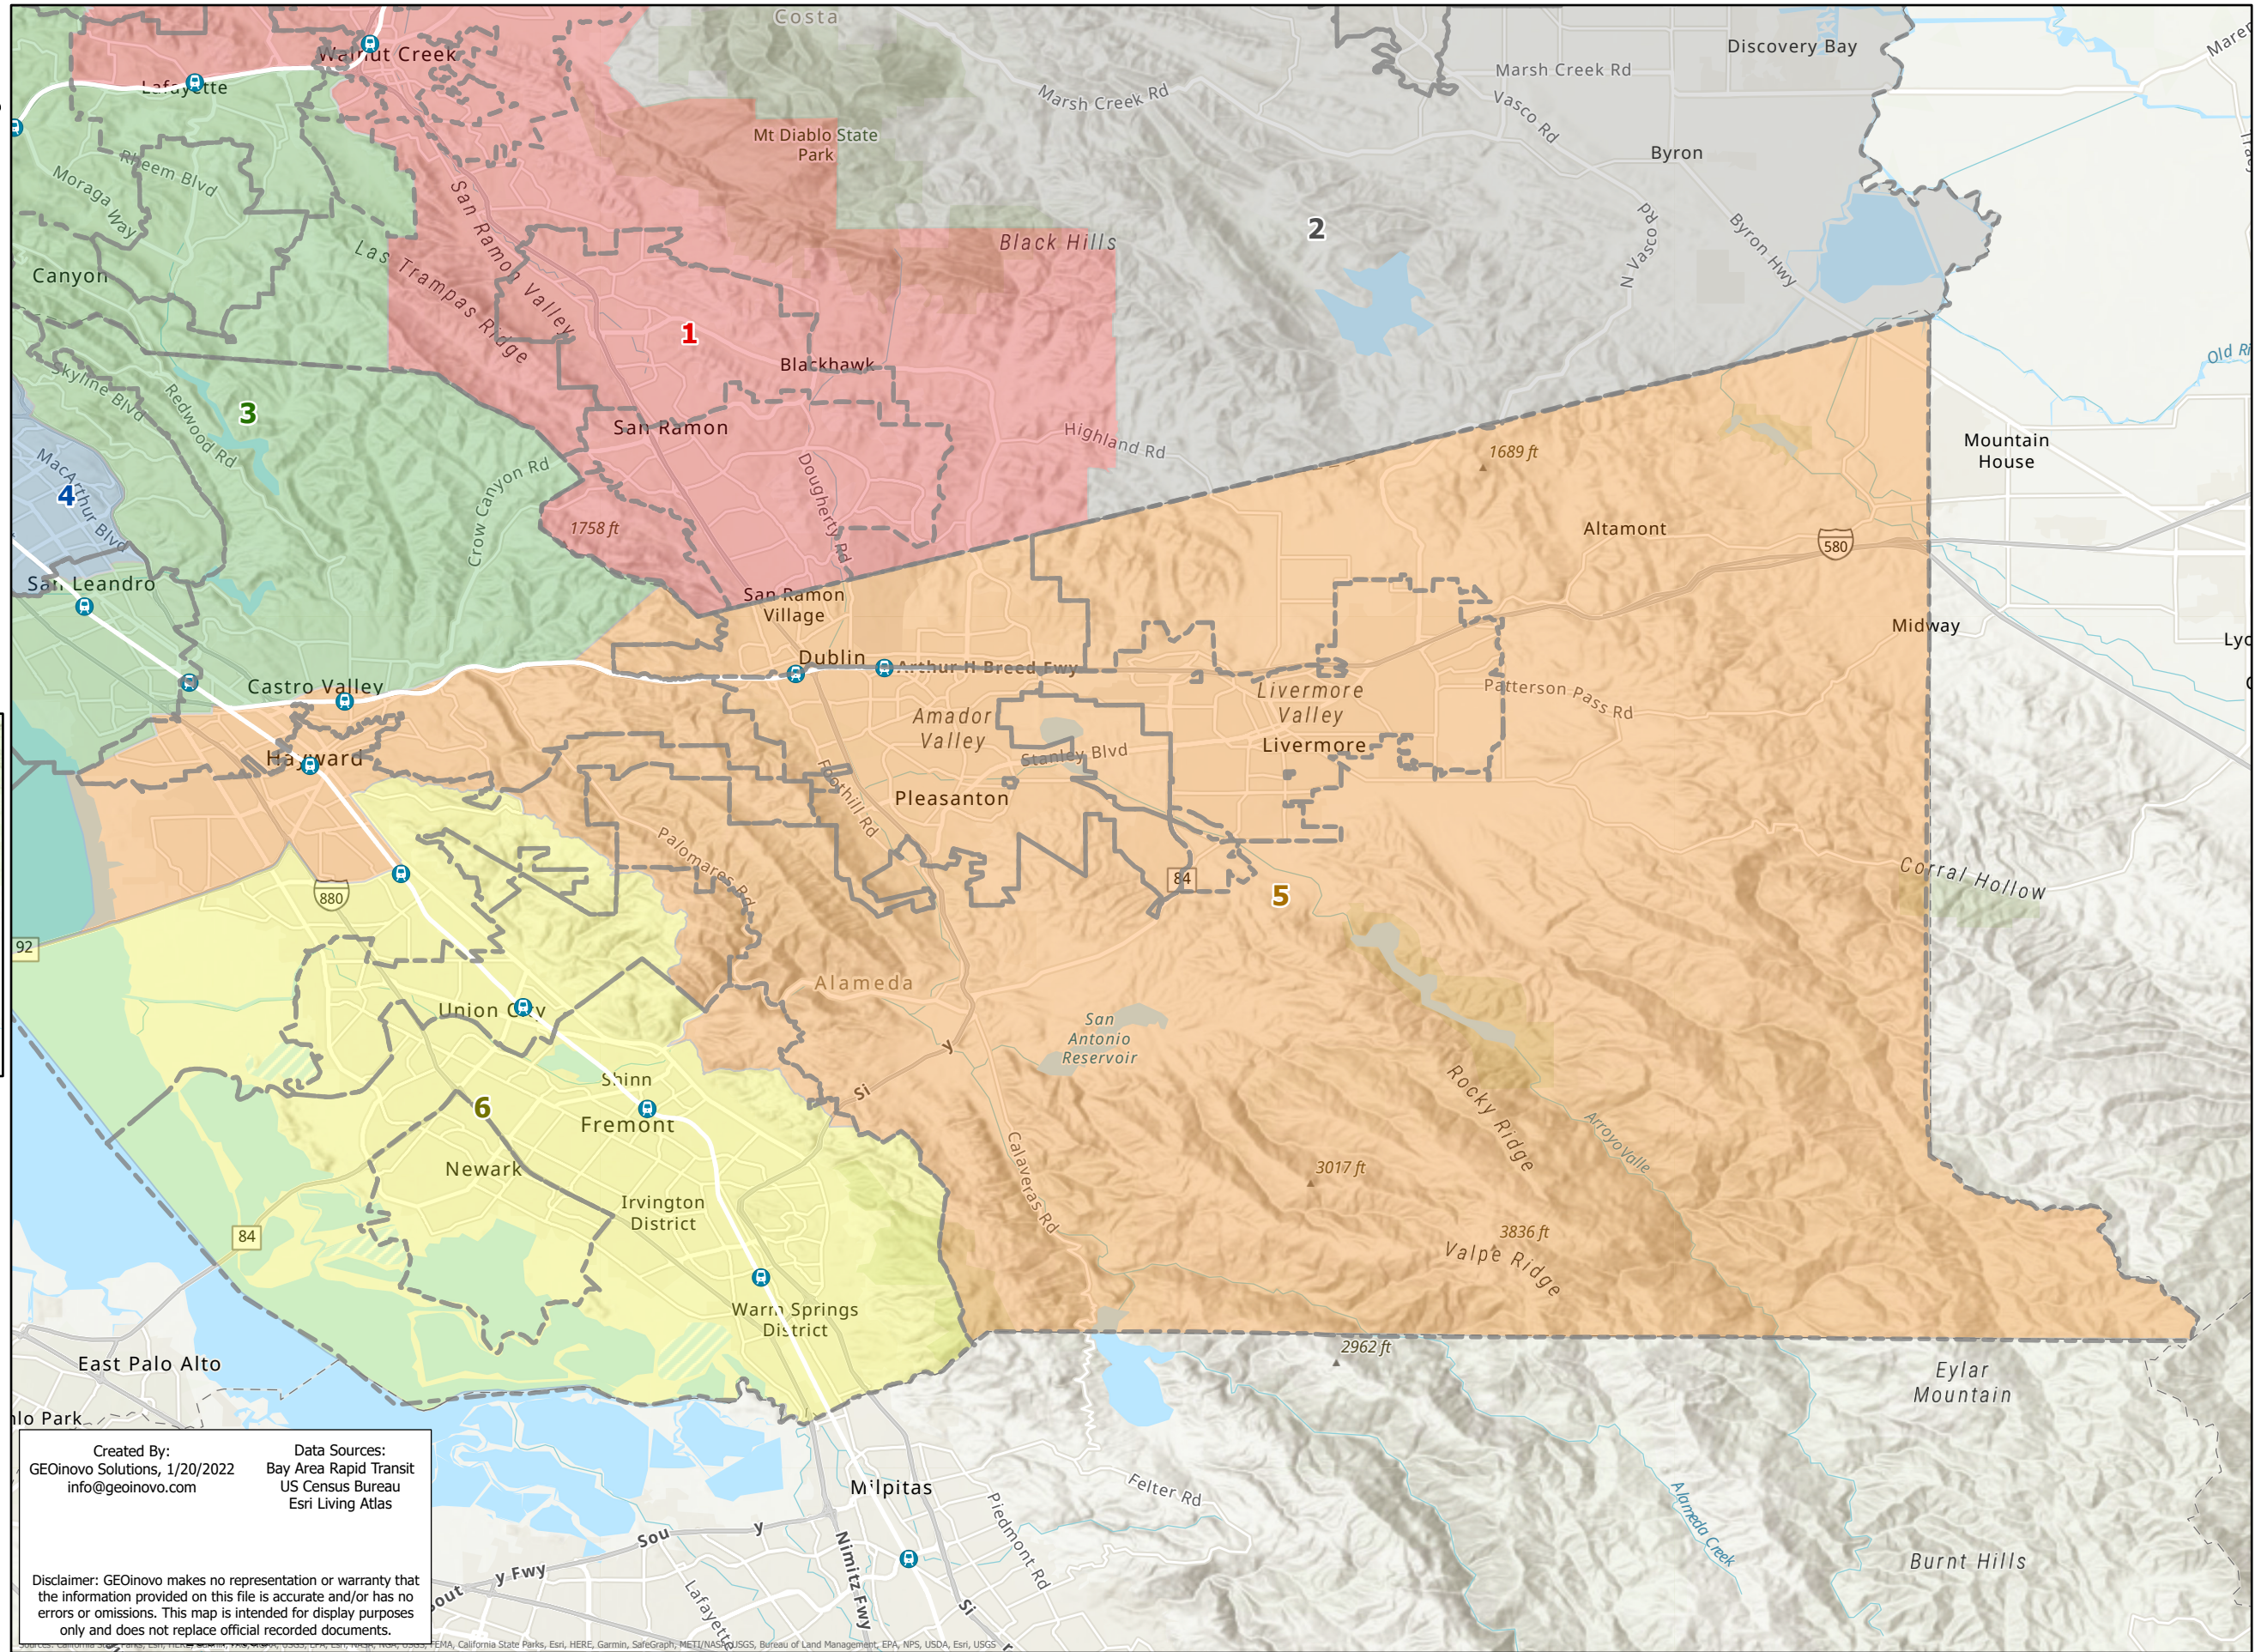

BART Board of Directors Districts

Plan C District 5

BART Districts

- BART Station
- District 1
- District 2
- District 3
- District 4
- District 5
- District 6
- District 7
- District 8
- District 9
- City Boundary

Created By:
GEOinovo Solutions, 1/20/2022
info@geoinovo.com

Data Sources:
Bay Area Rapid Transit
US Census Bureau
Esri Living Atlas

Disclaimer: GEOinovo makes no representation or warranty that the information provided on this file is accurate and/or has no errors or omissions. This map is intended for display purposes only and does not replace official recorded documents.