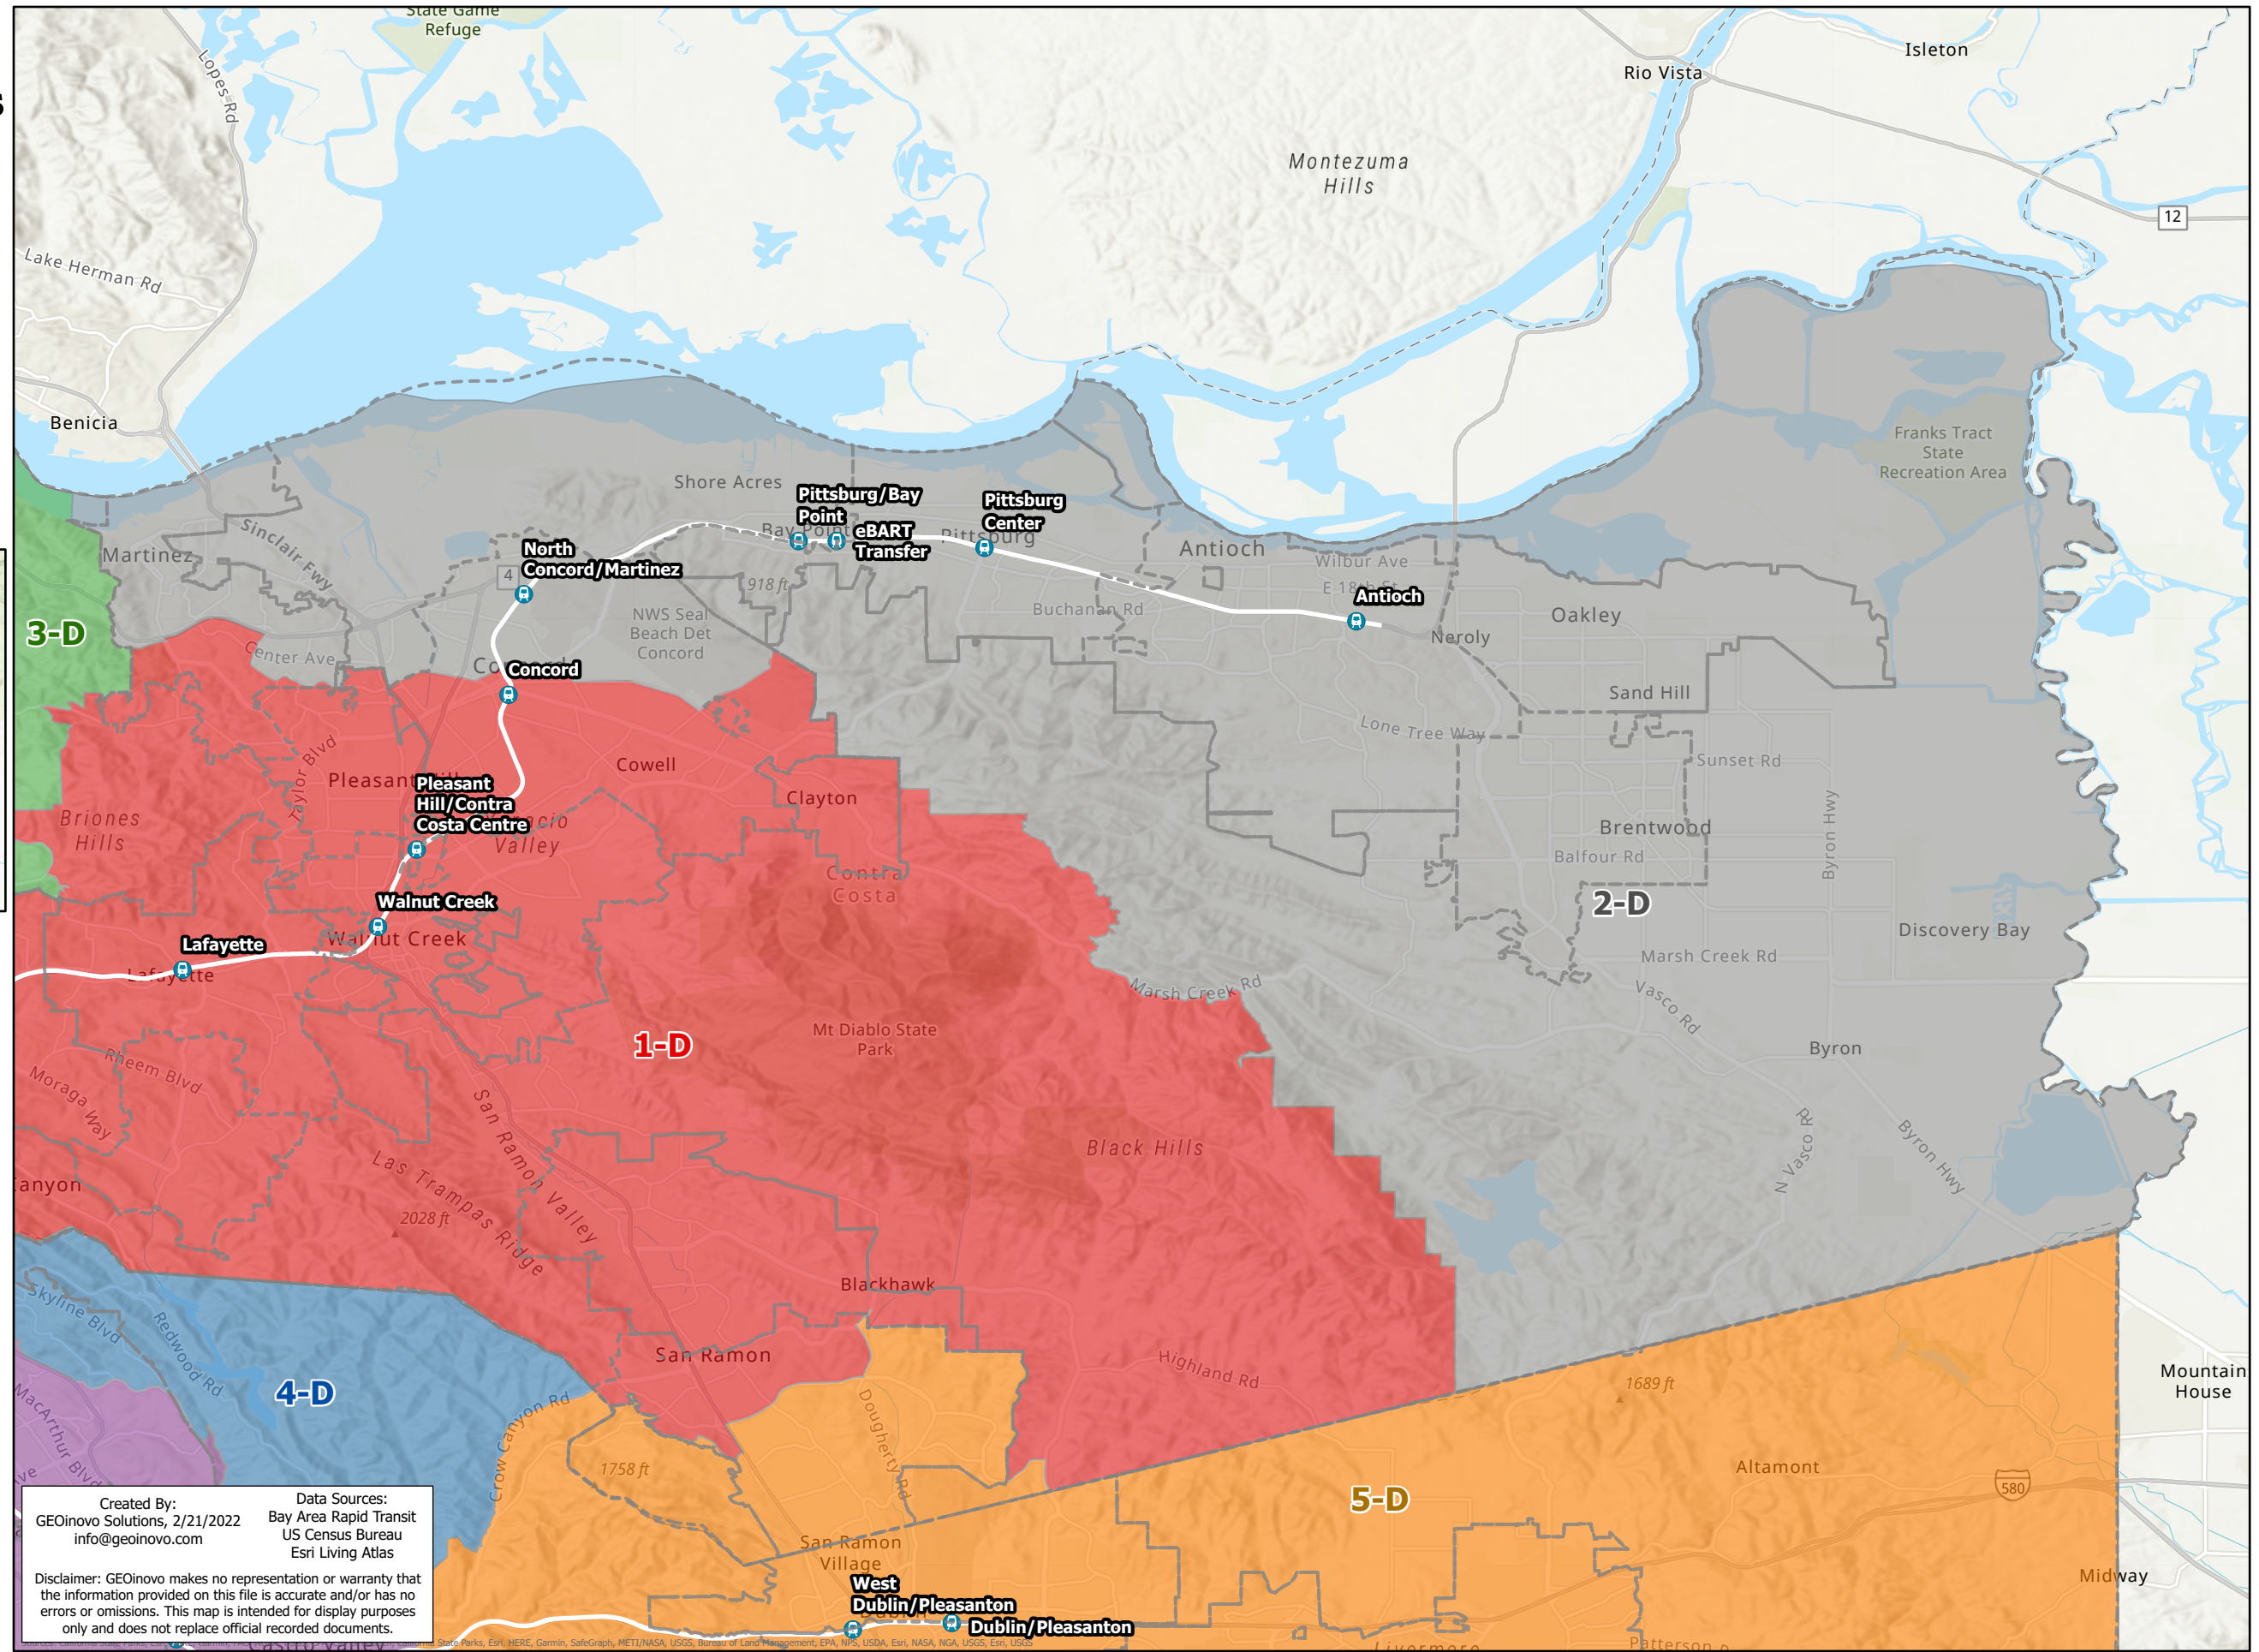

BART Board of Directors Districts

Plan D District 2

-  BART Station
-  City Boundary
-  District 1
-  District 2
-  District 3
-  District 4
-  District 5
-  District 6
-  District 7
-  District 8
-  District 9

Created By:
GEOinovo Solutions, 2/21/2022
info@geoinovo.com

Data Sources:
Bay Area Rapid Transit
US Census Bureau
Esri Living Atlas

Disclaimer: GEOinovo makes no representation or warranty that the information provided on this file is accurate and/or has no errors or omissions. This map is intended for display purposes only and does not replace official recorded documents.