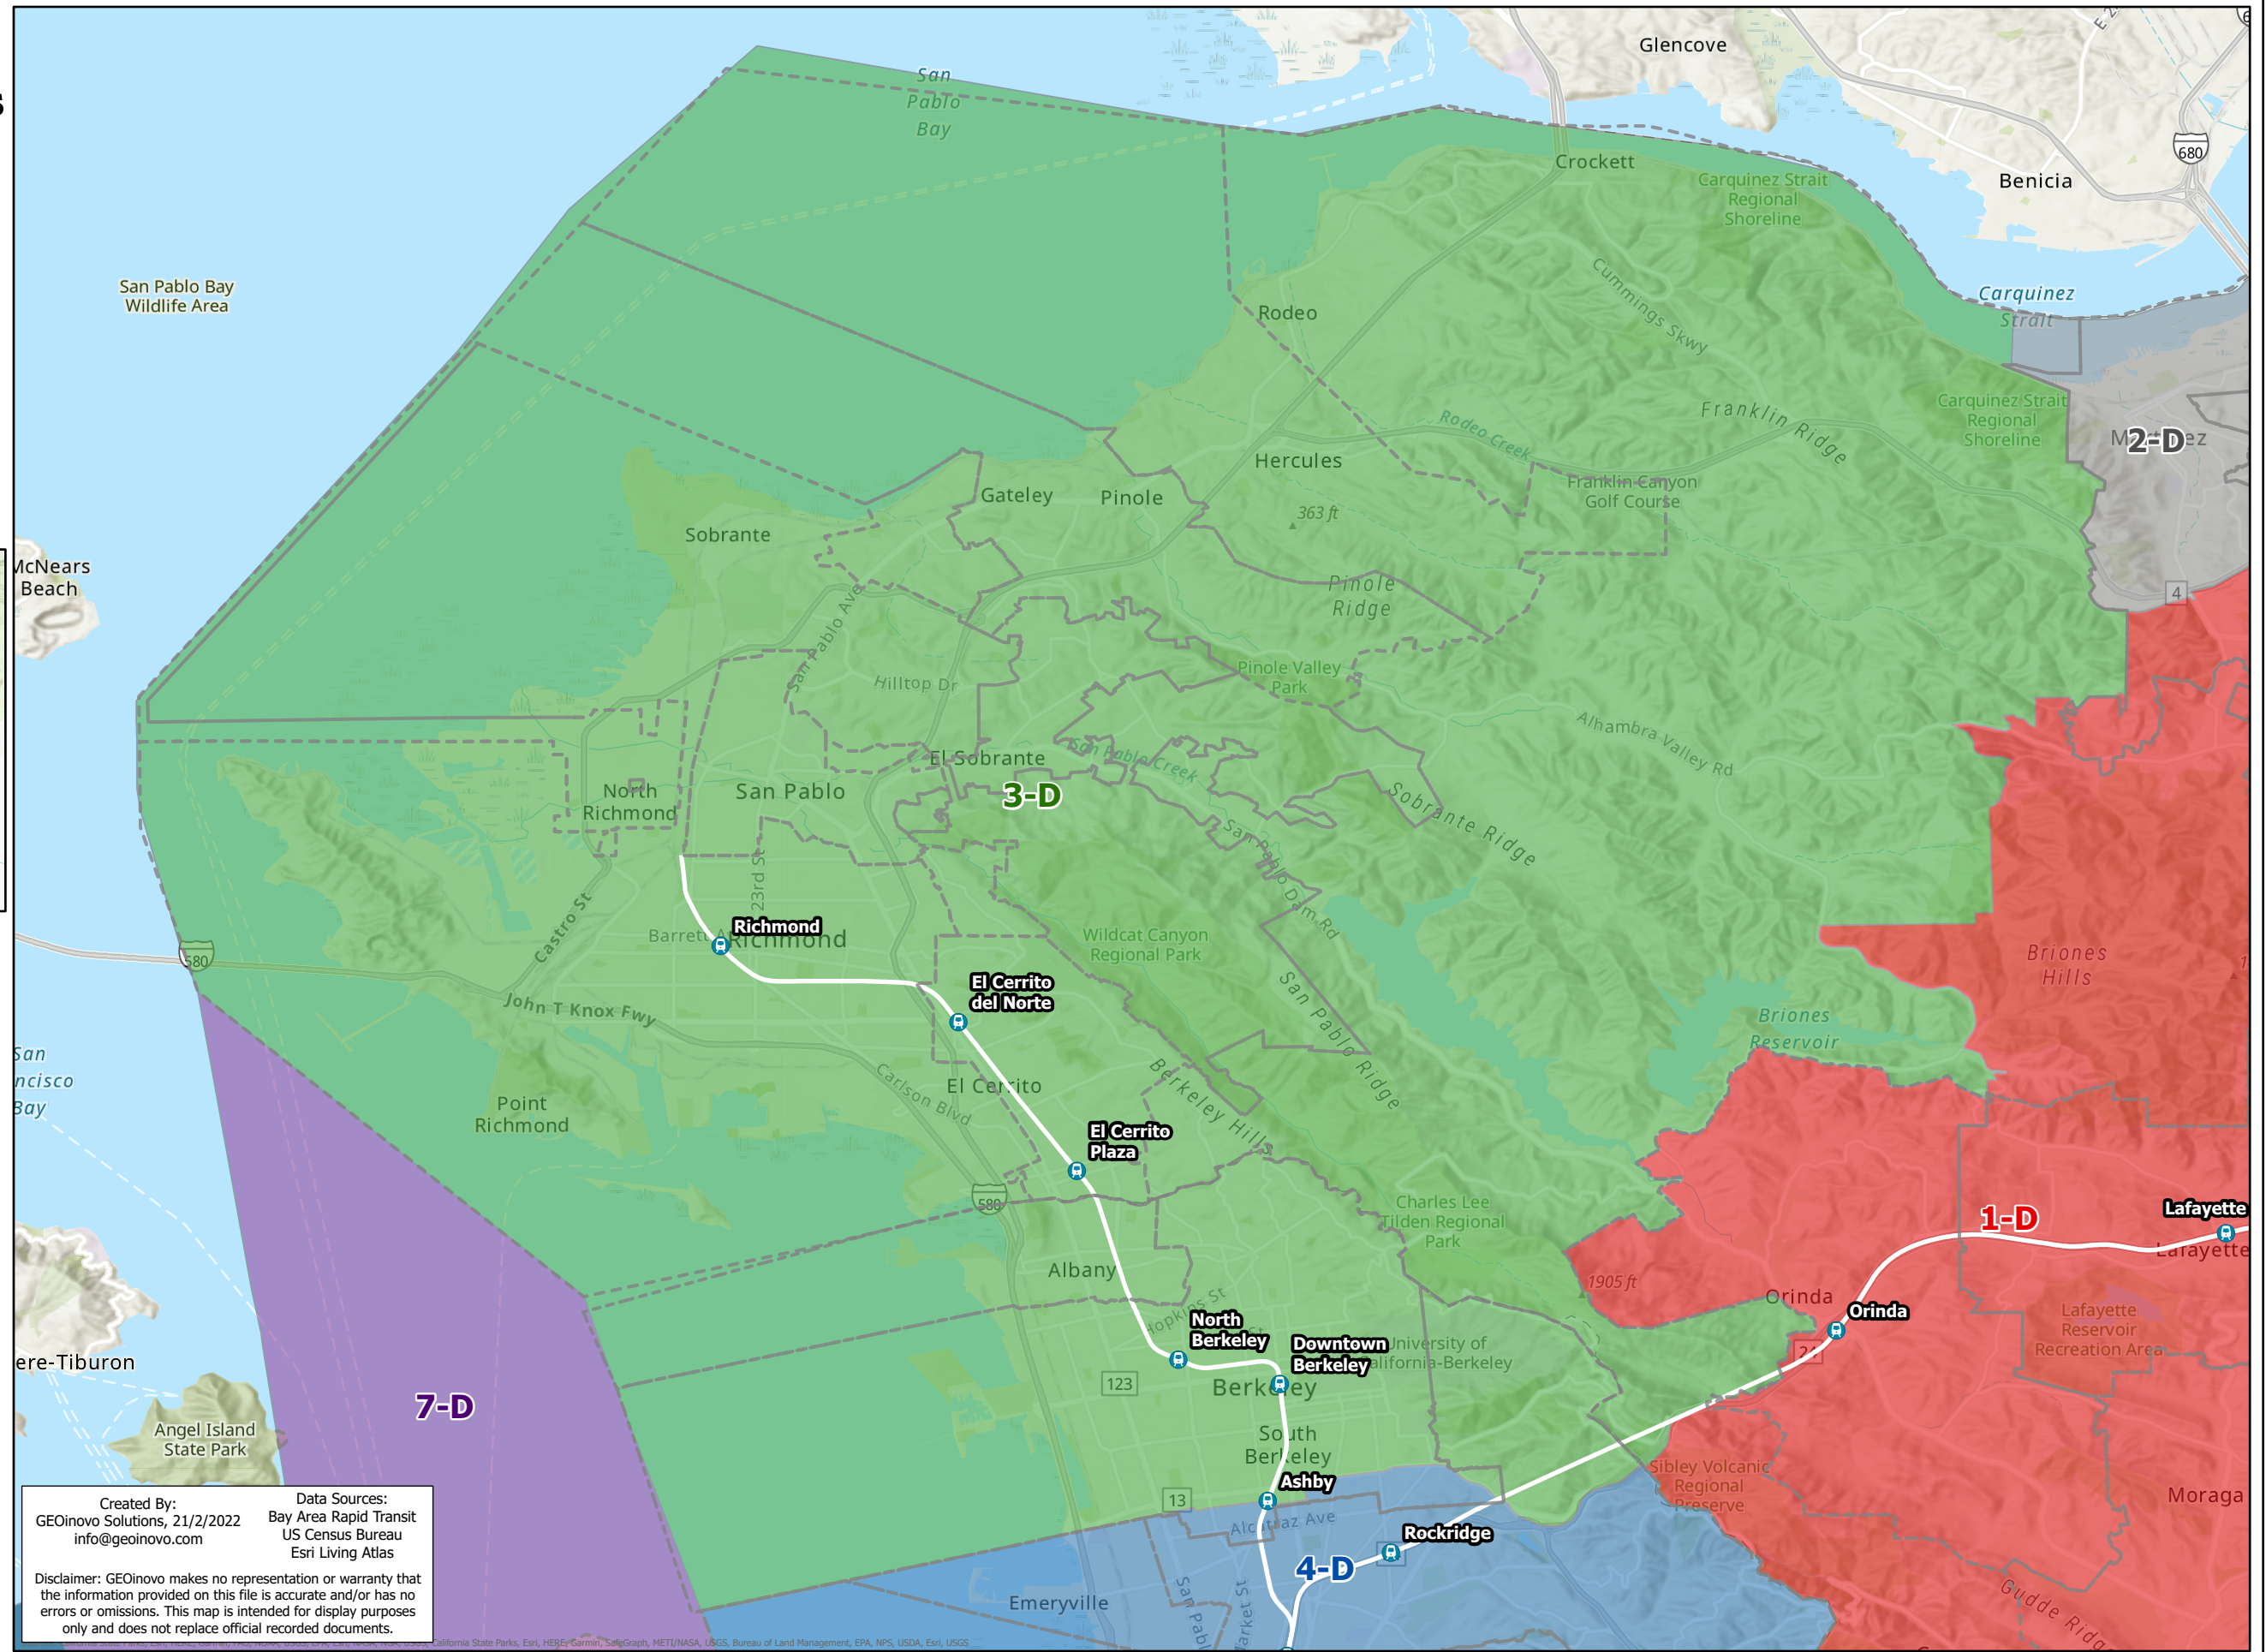

BART Board of Directors Districts

Plan D District 3

-  BART Station
-  City Boundary
-  District 1
-  District 2
-  District 3
-  District 4
-  District 5
-  District 6
-  District 7
-  District 8
-  District 9

Created By:
GEOinovo Solutions, 21/2/2022
info@geoinovo.com

Data Sources:
Bay Area Rapid Transit
US Census Bureau
Esri Living Atlas

Disclaimer: GEOinovo makes no representation or warranty that the information provided on this file is accurate and/or has no errors or omissions. This map is intended for display purposes only and does not replace official recorded documents.