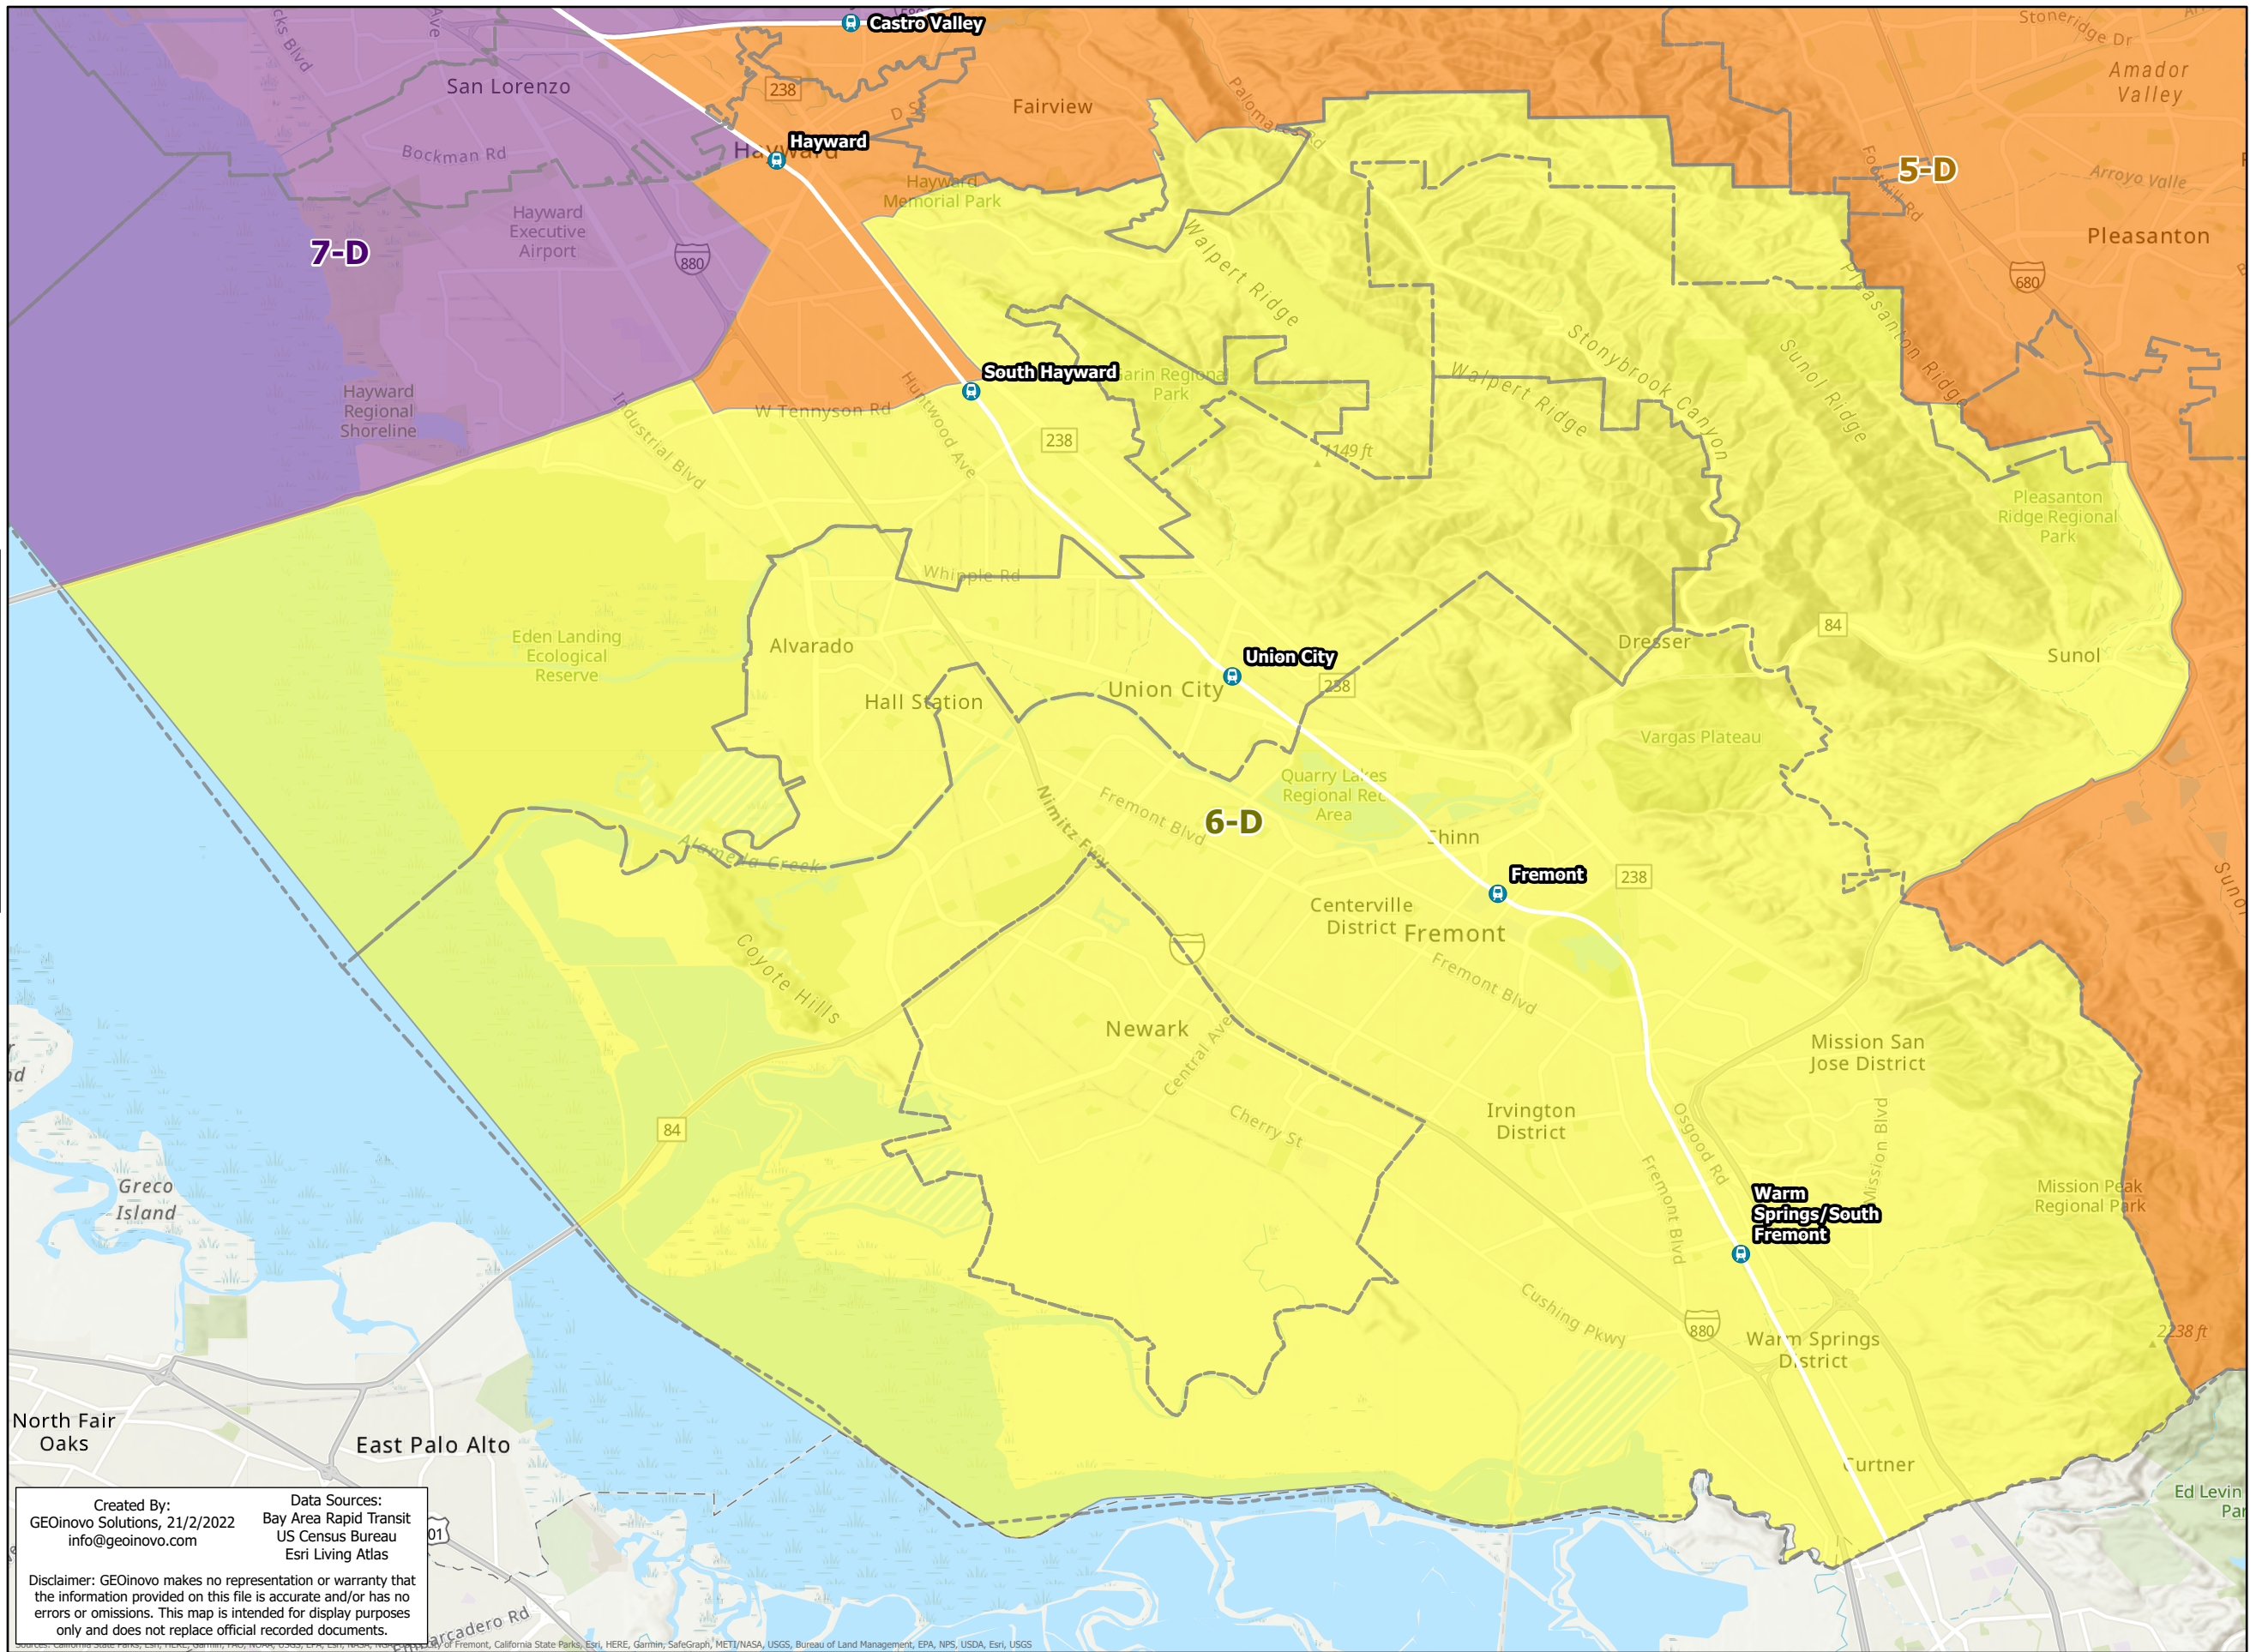

# BART Board of Directors Districts

Plan D District 6

-  BART Station
-  City Boundary
-  District 1
-  District 2
-  District 3
-  District 4
-  District 5
-  District 6
-  District 7
-  District 8
-  District 9

Created By:  
GEOinovo Solutions, 21/2/2022  
info@geoinovo.com

Data Sources:  
Bay Area Rapid Transit  
US Census Bureau  
Esri Living Atlas

Disclaimer: GEOinovo makes no representation or warranty that the information provided on this file is accurate and/or has no errors or omissions. This map is intended for display purposes only and does not replace official recorded documents.

© 2022 Esri, All Rights Reserved. BART, Bay Area Rapid Transit, Esri, HERE, Garmin, SafeGraph, METI/NASA, USGS, Bureau of Land Management, EPA, NPS, USDA, Esri, USGS