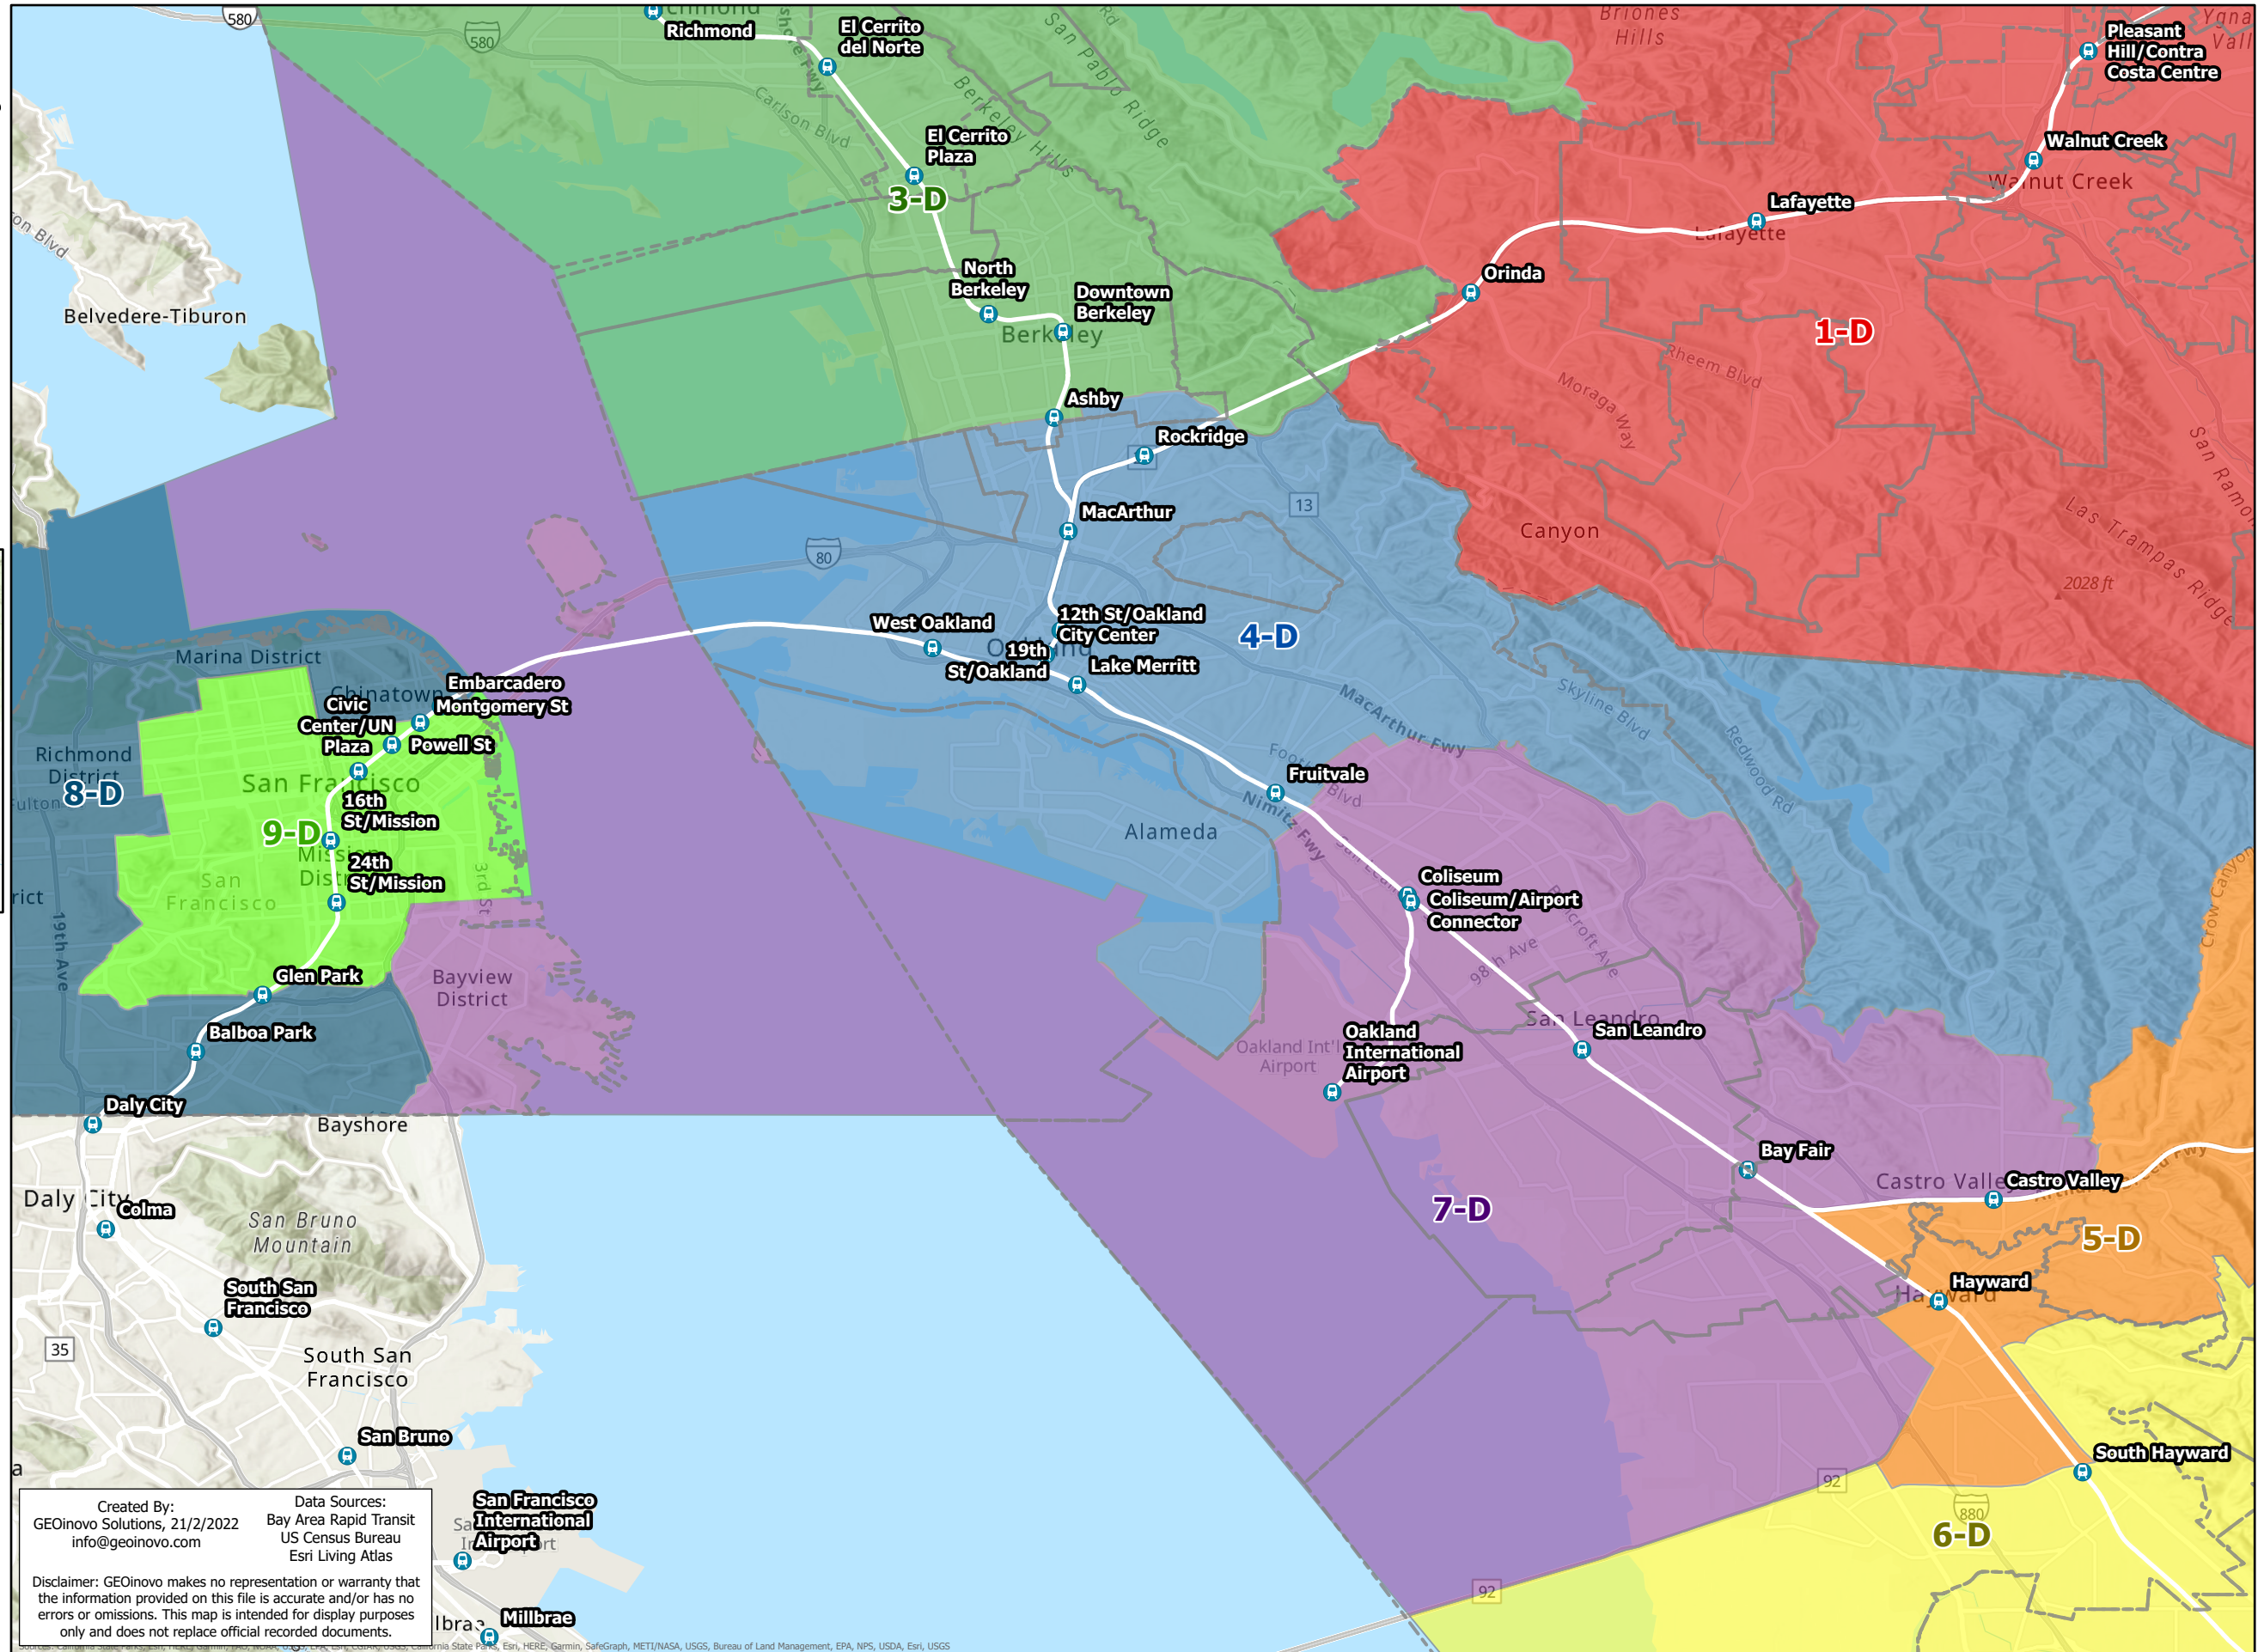

# BART Board of Directors Districts

Plan D District 7

-  BART Station
-  City Boundary
-  District 1
-  District 2
-  District 3
-  District 4
-  District 5
-  District 6
-  District 7
-  District 8
-  District 9

Created By:  
GEOinovo Solutions, 21/2/2022  
info@geoinovo.com

Data Sources:  
Bay Area Rapid Transit  
US Census Bureau  
Esri Living Atlas

Disclaimer: GEOinovo makes no representation or warranty that the information provided on this file is accurate and/or has no errors or omissions. This map is intended for display purposes only and does not replace official recorded documents.

San Francisco International Airport  
Millbrae  
San Bruno  
South San Francisco  
Daly City  
Colma  
San Bruno  
South San Francisco  
San Bruno  
Millbrae  
San Francisco International Airport

Map data: Esri, DeLorme, Garmin, SafeGraph, METI/NASA, USGS, Bureau of Land Management, EPA, NPS, USDA, Esri, USGS