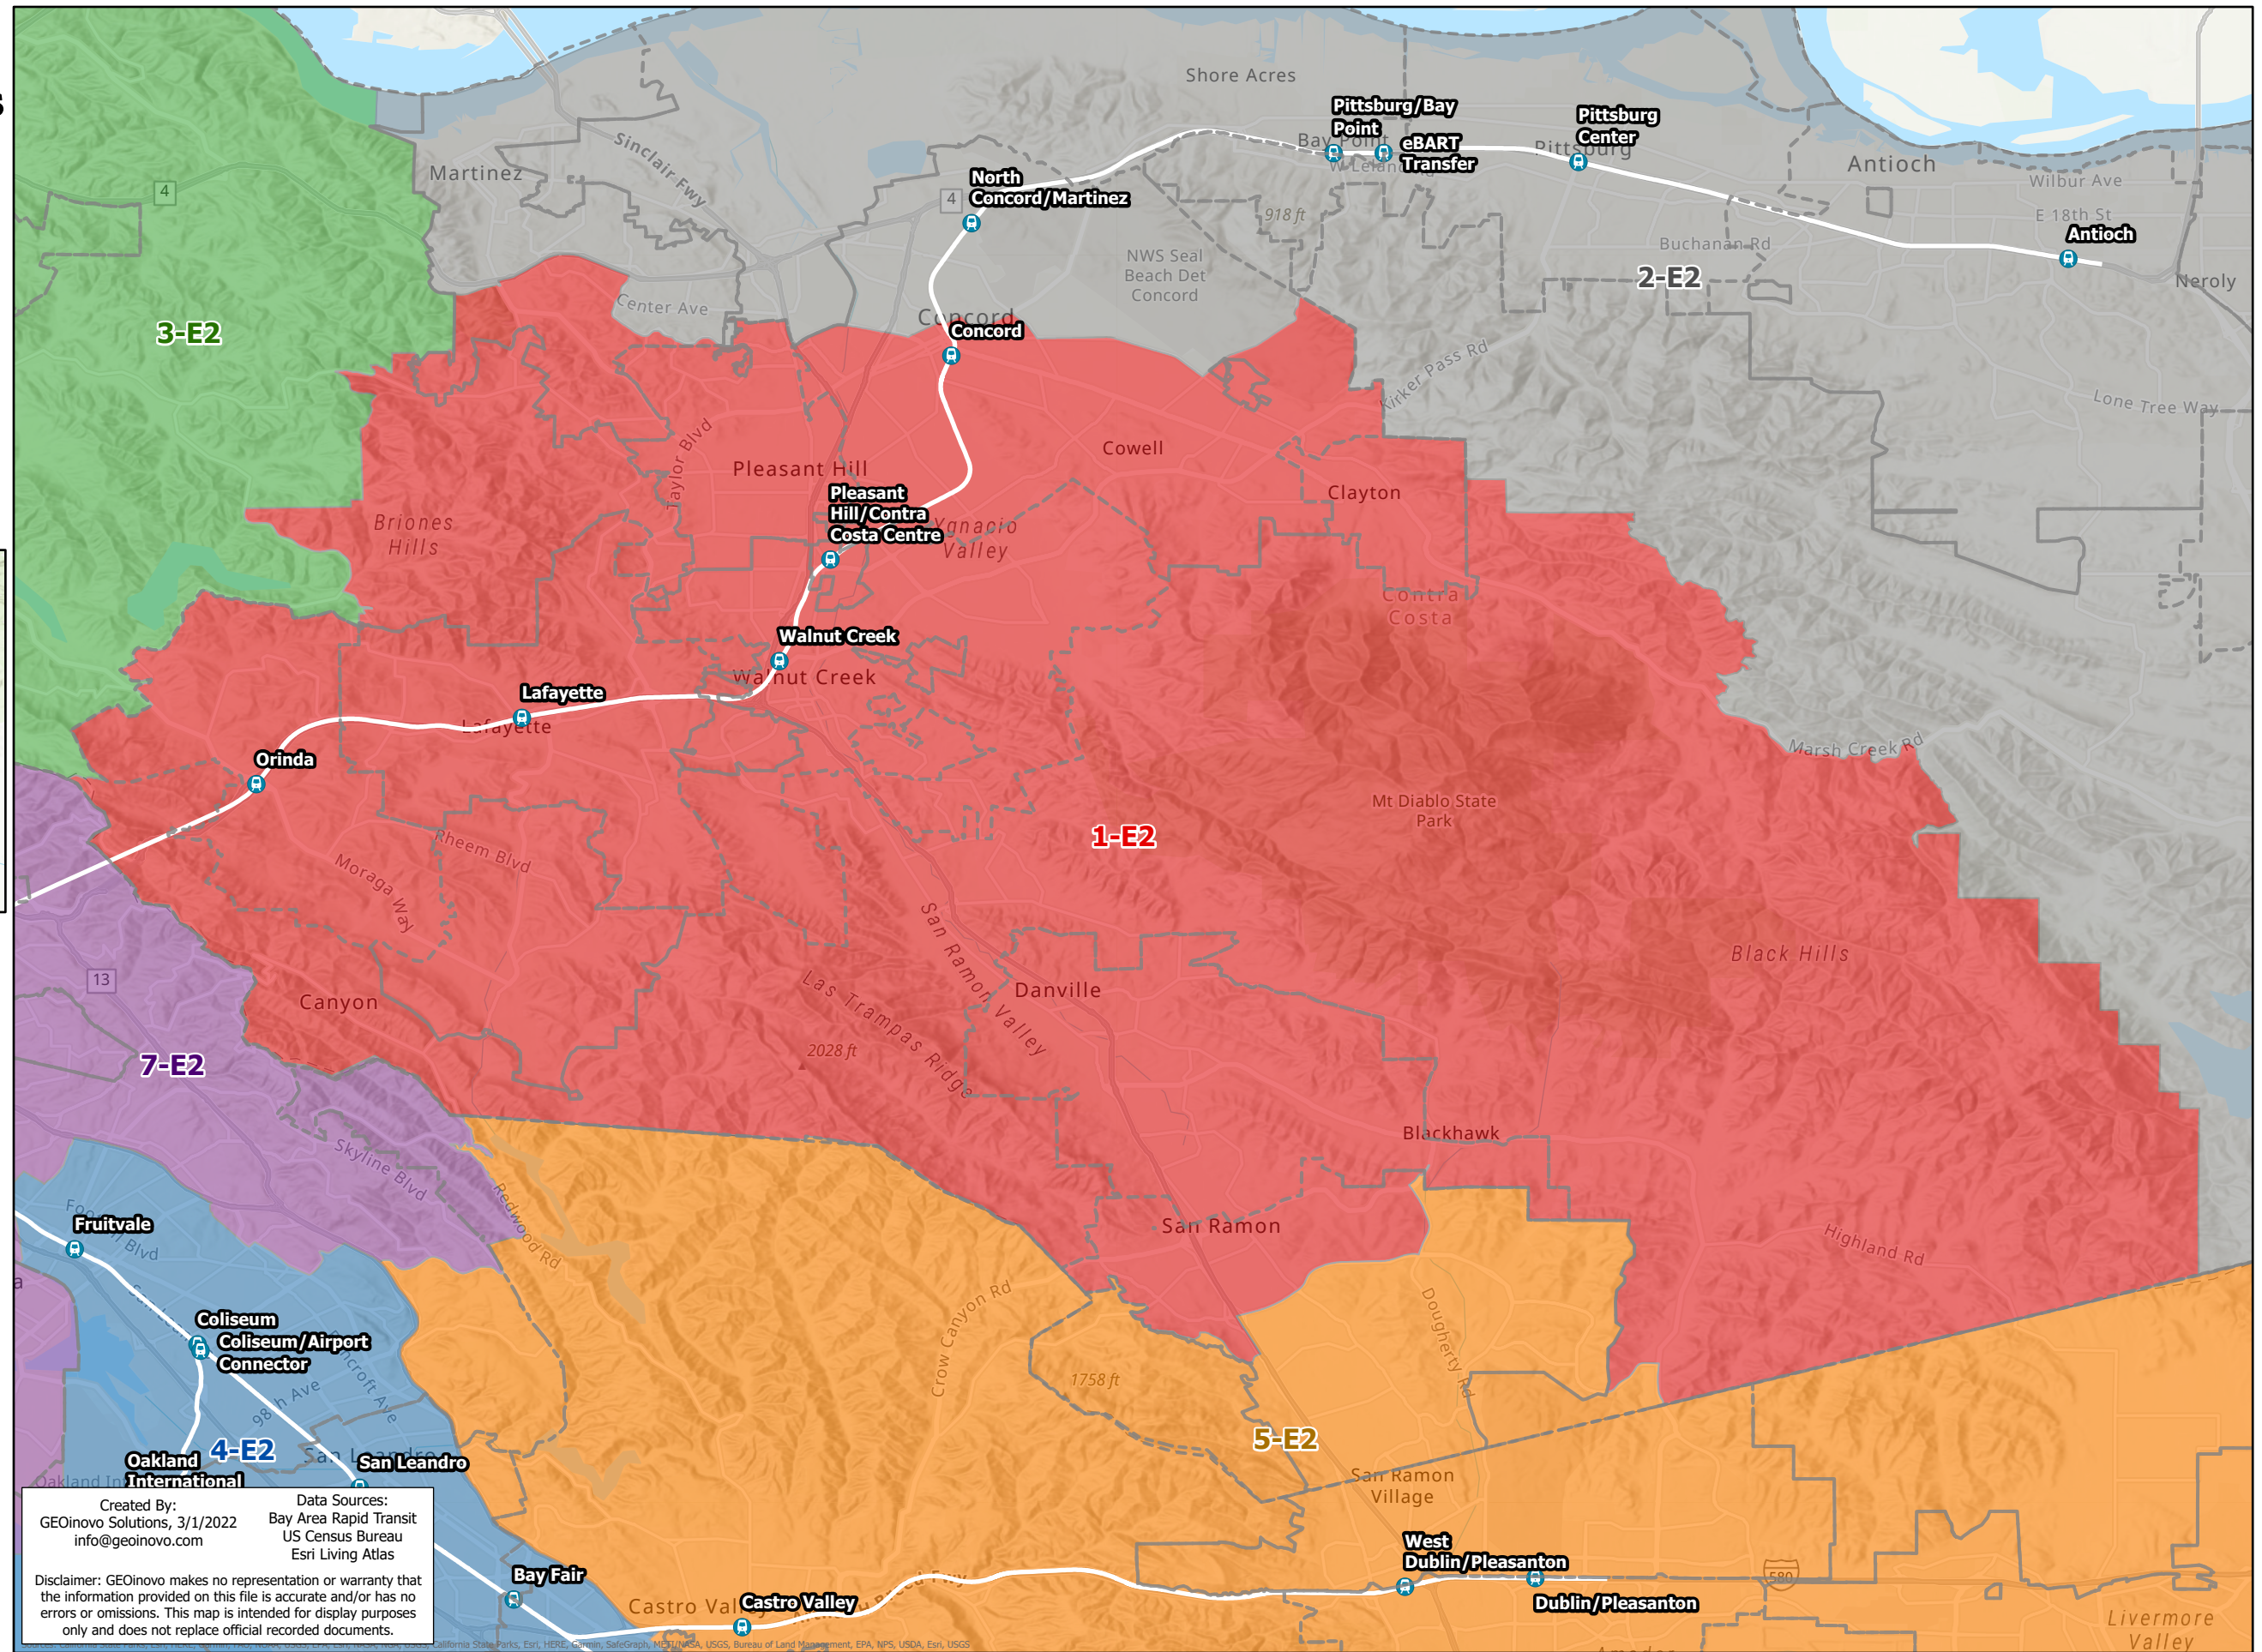

BART Board of Directors Districts

Plan E2 District 1

- BART Station
- City Boundary
- District 1
- District 2
- District 3
- District 4
- District 5
- District 6
- District 7
- District 8
- District 9

Created By:
GEOinovo Solutions, 3/1/2022
info@geoinovo.com

Data Sources:
Bay Area Rapid Transit
US Census Bureau
Esri Living Atlas

Disclaimer: GEOinovo makes no representation or warranty that the information provided on this file is accurate and/or has no errors or omissions. This map is intended for display purposes only and does not replace official recorded documents.