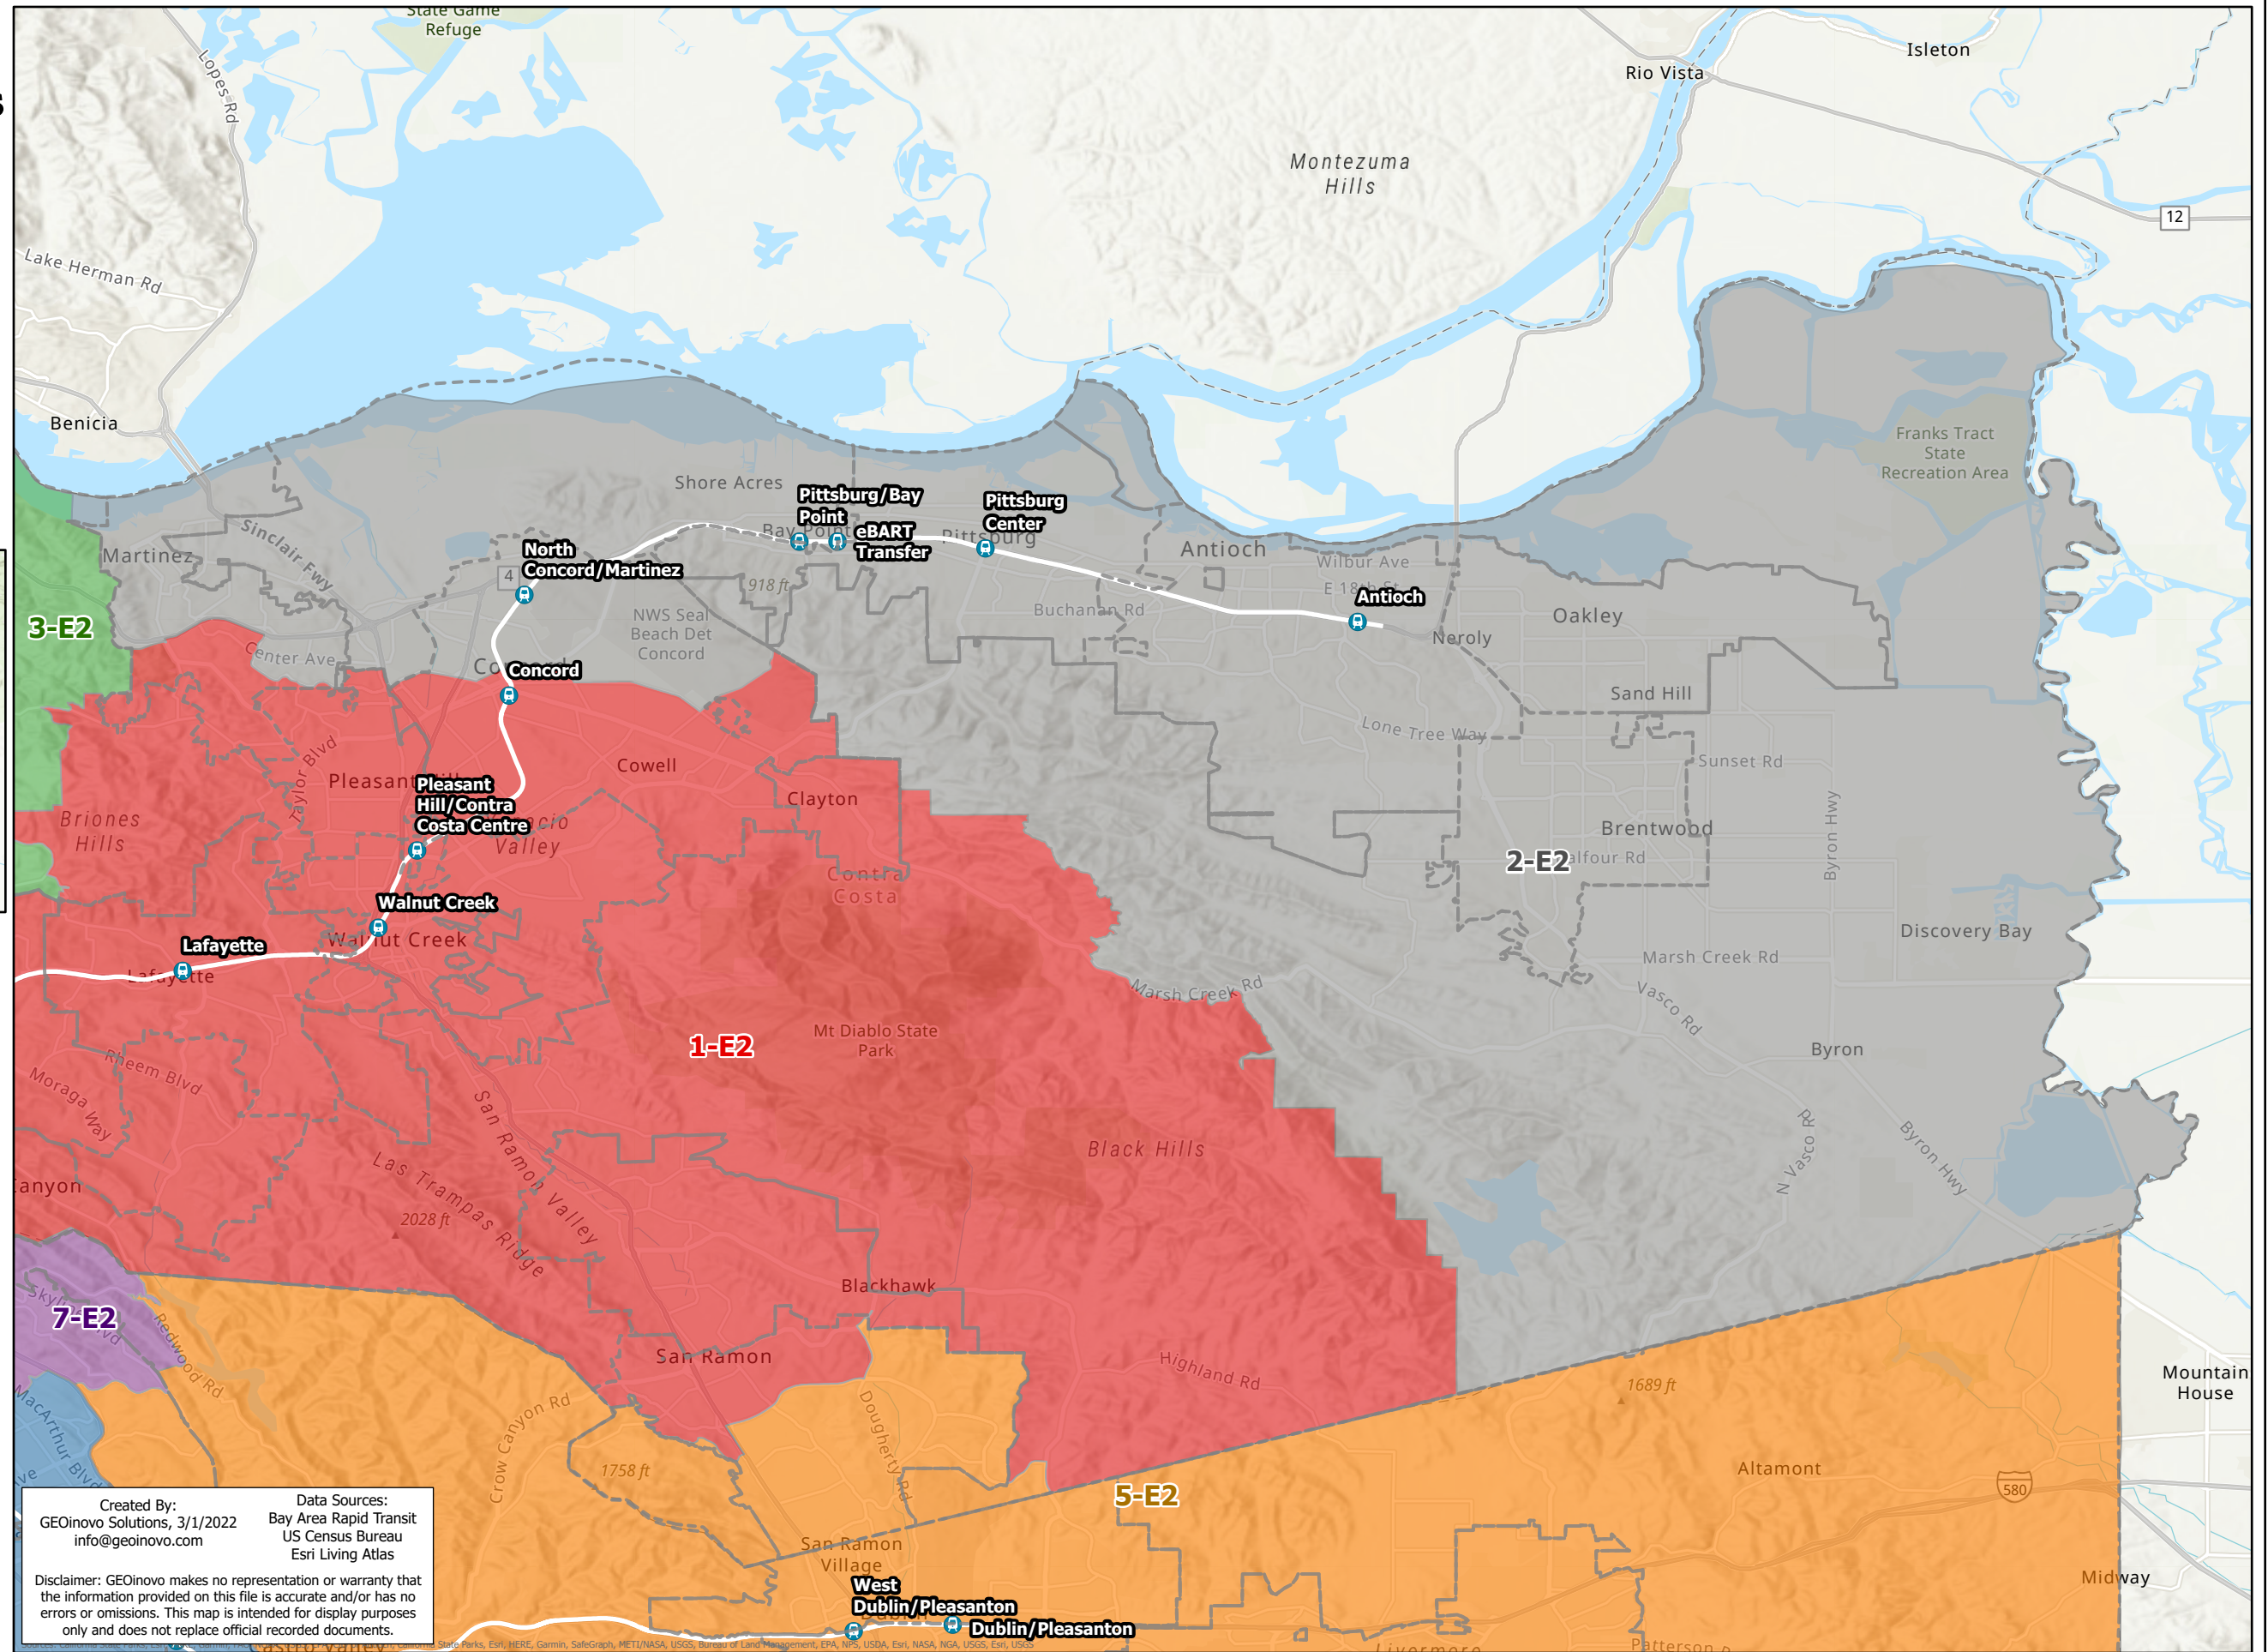

# BART Board of Directors Districts

Plan E2 District 2

-  BART Station
-  City Boundary
-  District 1
-  District 2
-  District 3
-  District 4
-  District 5
-  District 6
-  District 7
-  District 8
-  District 9

Created By:  
GEOinovo Solutions, 3/1/2022  
info@geoinovo.com

Data Sources:  
Bay Area Rapid Transit  
US Census Bureau  
Esri Living Atlas

Disclaimer: GEOinovo makes no representation or warranty that the information provided on this file is accurate and/or has no errors or omissions. This map is intended for display purposes only and does not replace official recorded documents.