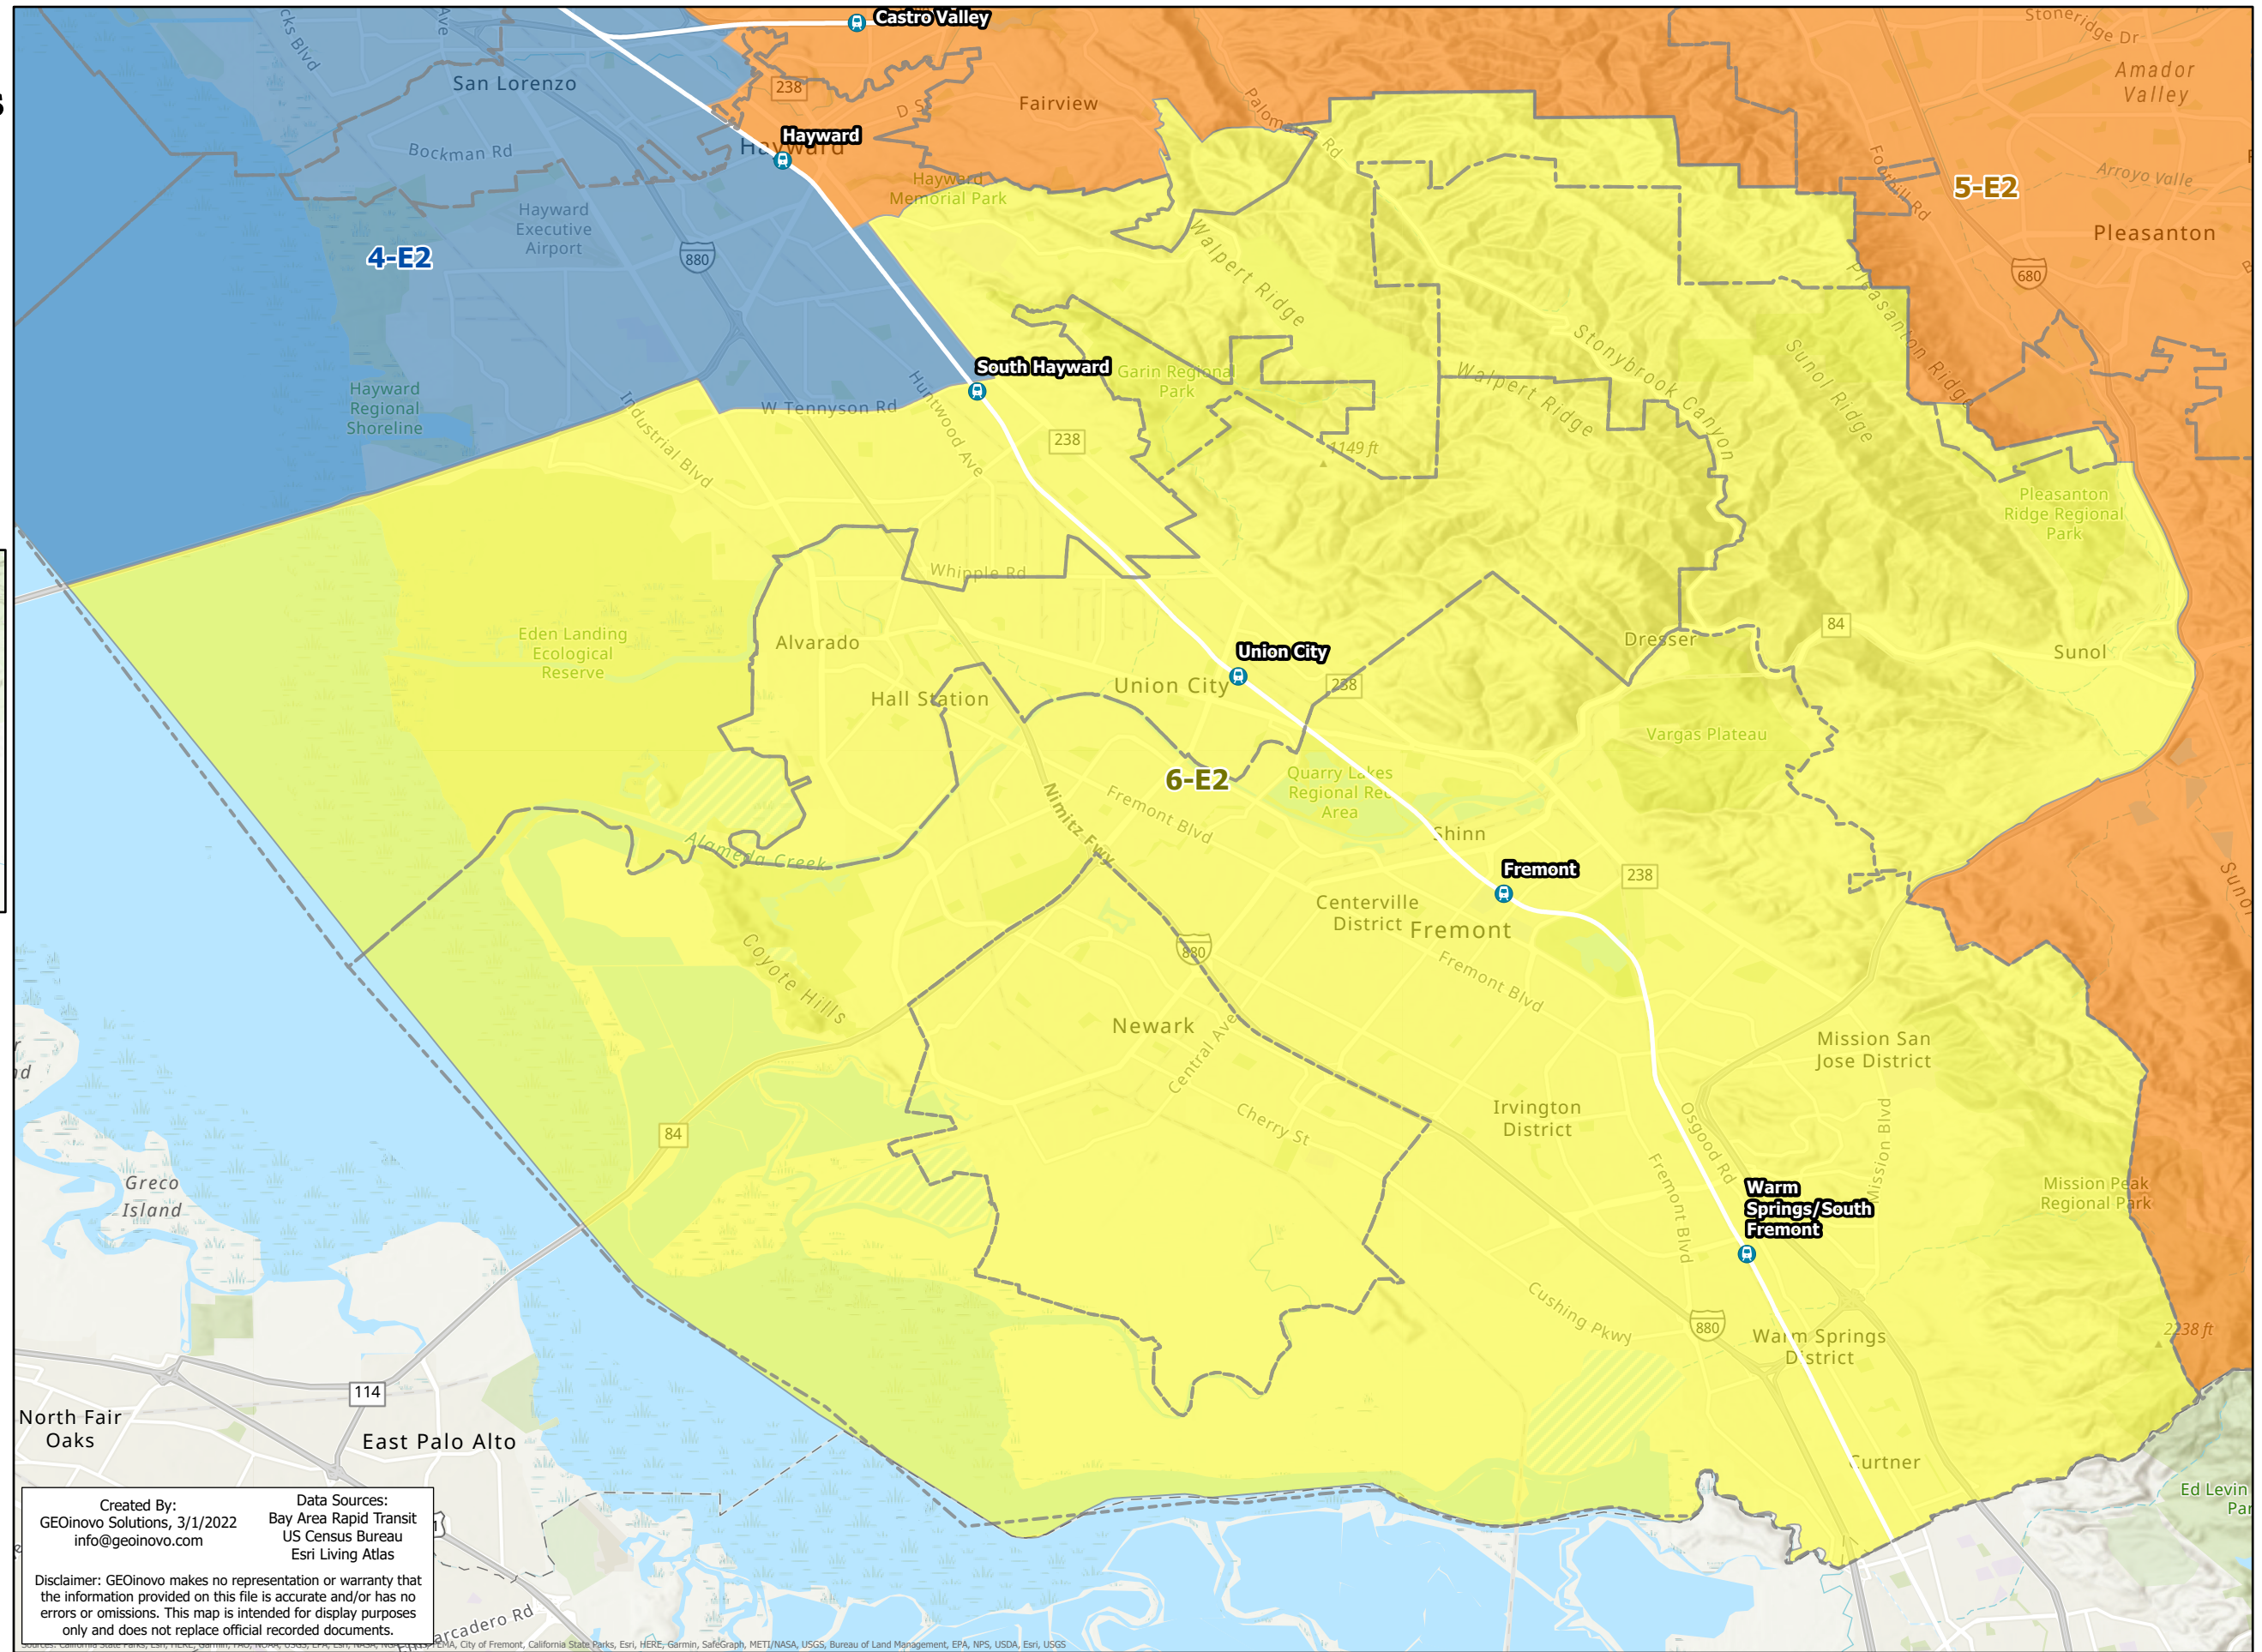

BART Board of Directors Districts

Plan E2 District 6

- BART Station
- City Boundary
- District 1
- District 2
- District 3
- District 4
- District 5
- District 6
- District 7
- District 8
- District 9

Created By:
GEOinovo Solutions, 3/1/2022
info@geoinovo.com

Data Sources:
Bay Area Rapid Transit
US Census Bureau
Esri Living Atlas

Disclaimer: GEOinovo makes no representation or warranty that the information provided on this file is accurate and/or has no errors or omissions. This map is intended for display purposes only and does not replace official recorded documents.