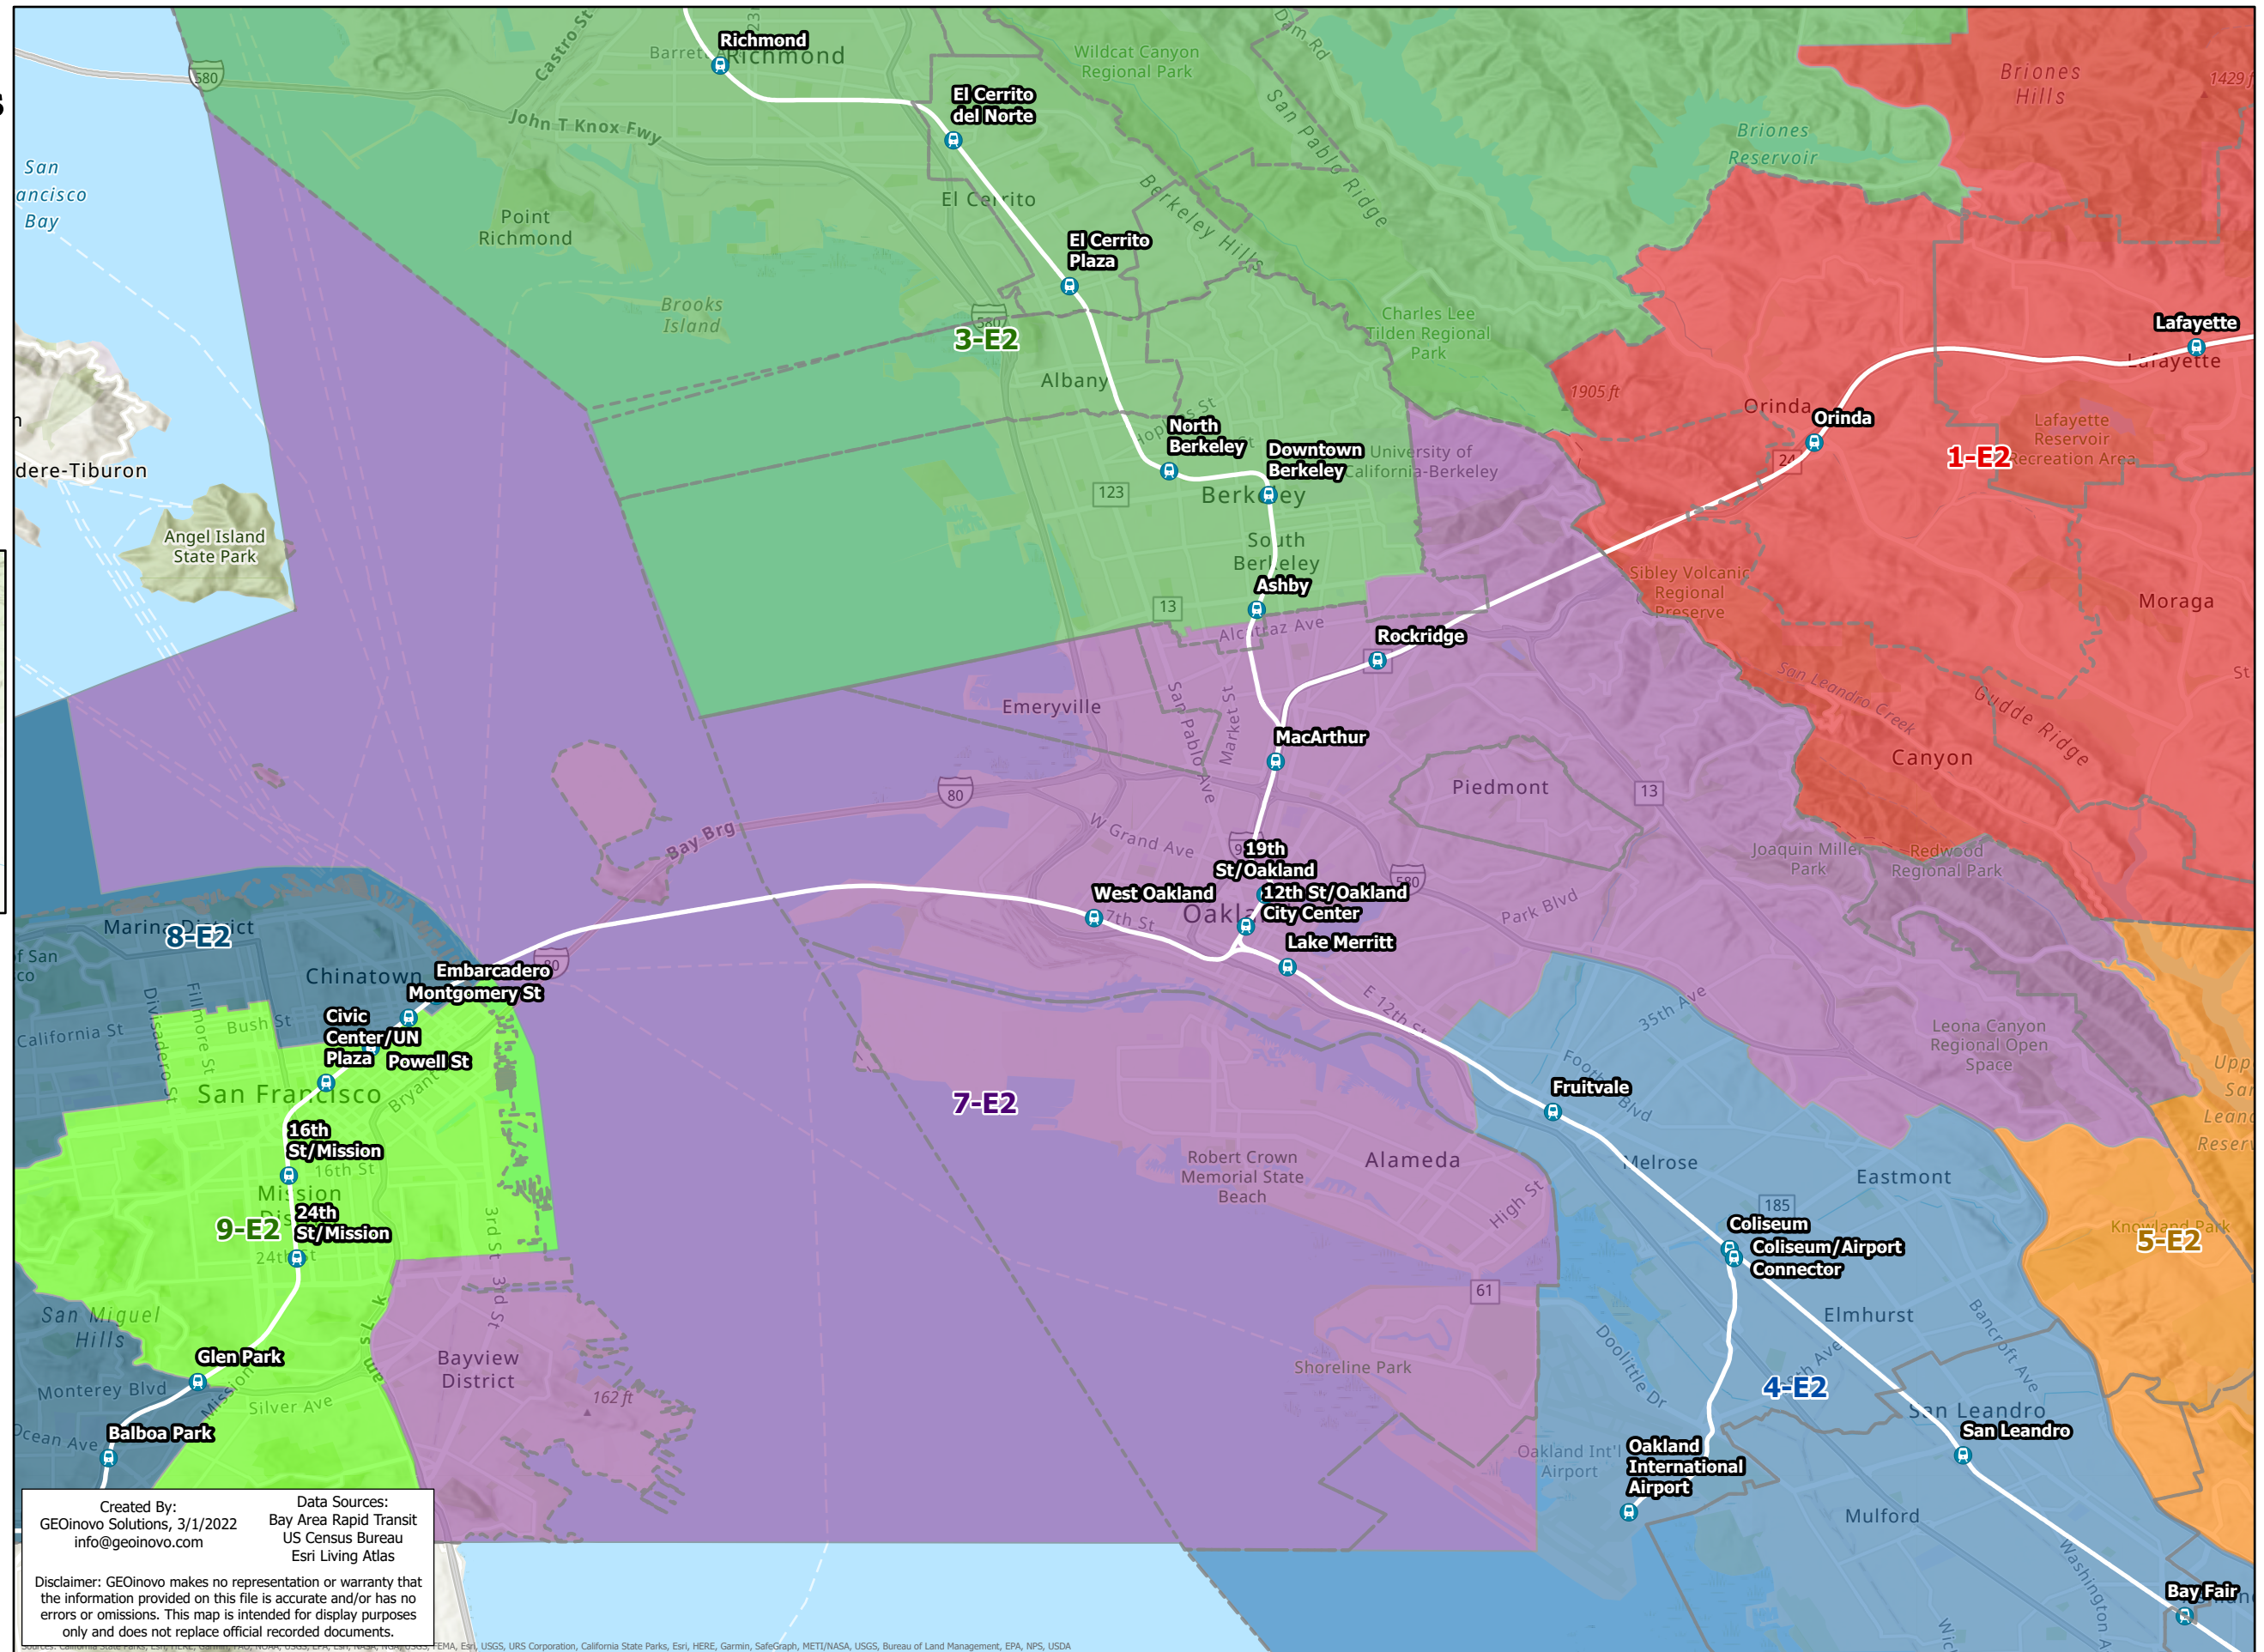

BART Board of Directors Districts

Plan E2 District 7

- BART Station
- City Boundary
- District 1
- District 2
- District 3
- District 4
- District 5
- District 6
- District 7
- District 8
- District 9

Created By:
GEOinovo Solutions, 3/1/2022
info@geoinovo.com

Data Sources:
Bay Area Rapid Transit
US Census Bureau
Esri Living Atlas

Disclaimer: GEOinovo makes no representation or warranty that the information provided on this file is accurate and/or has no errors or omissions. This map is intended for display purposes only and does not replace official recorded documents.