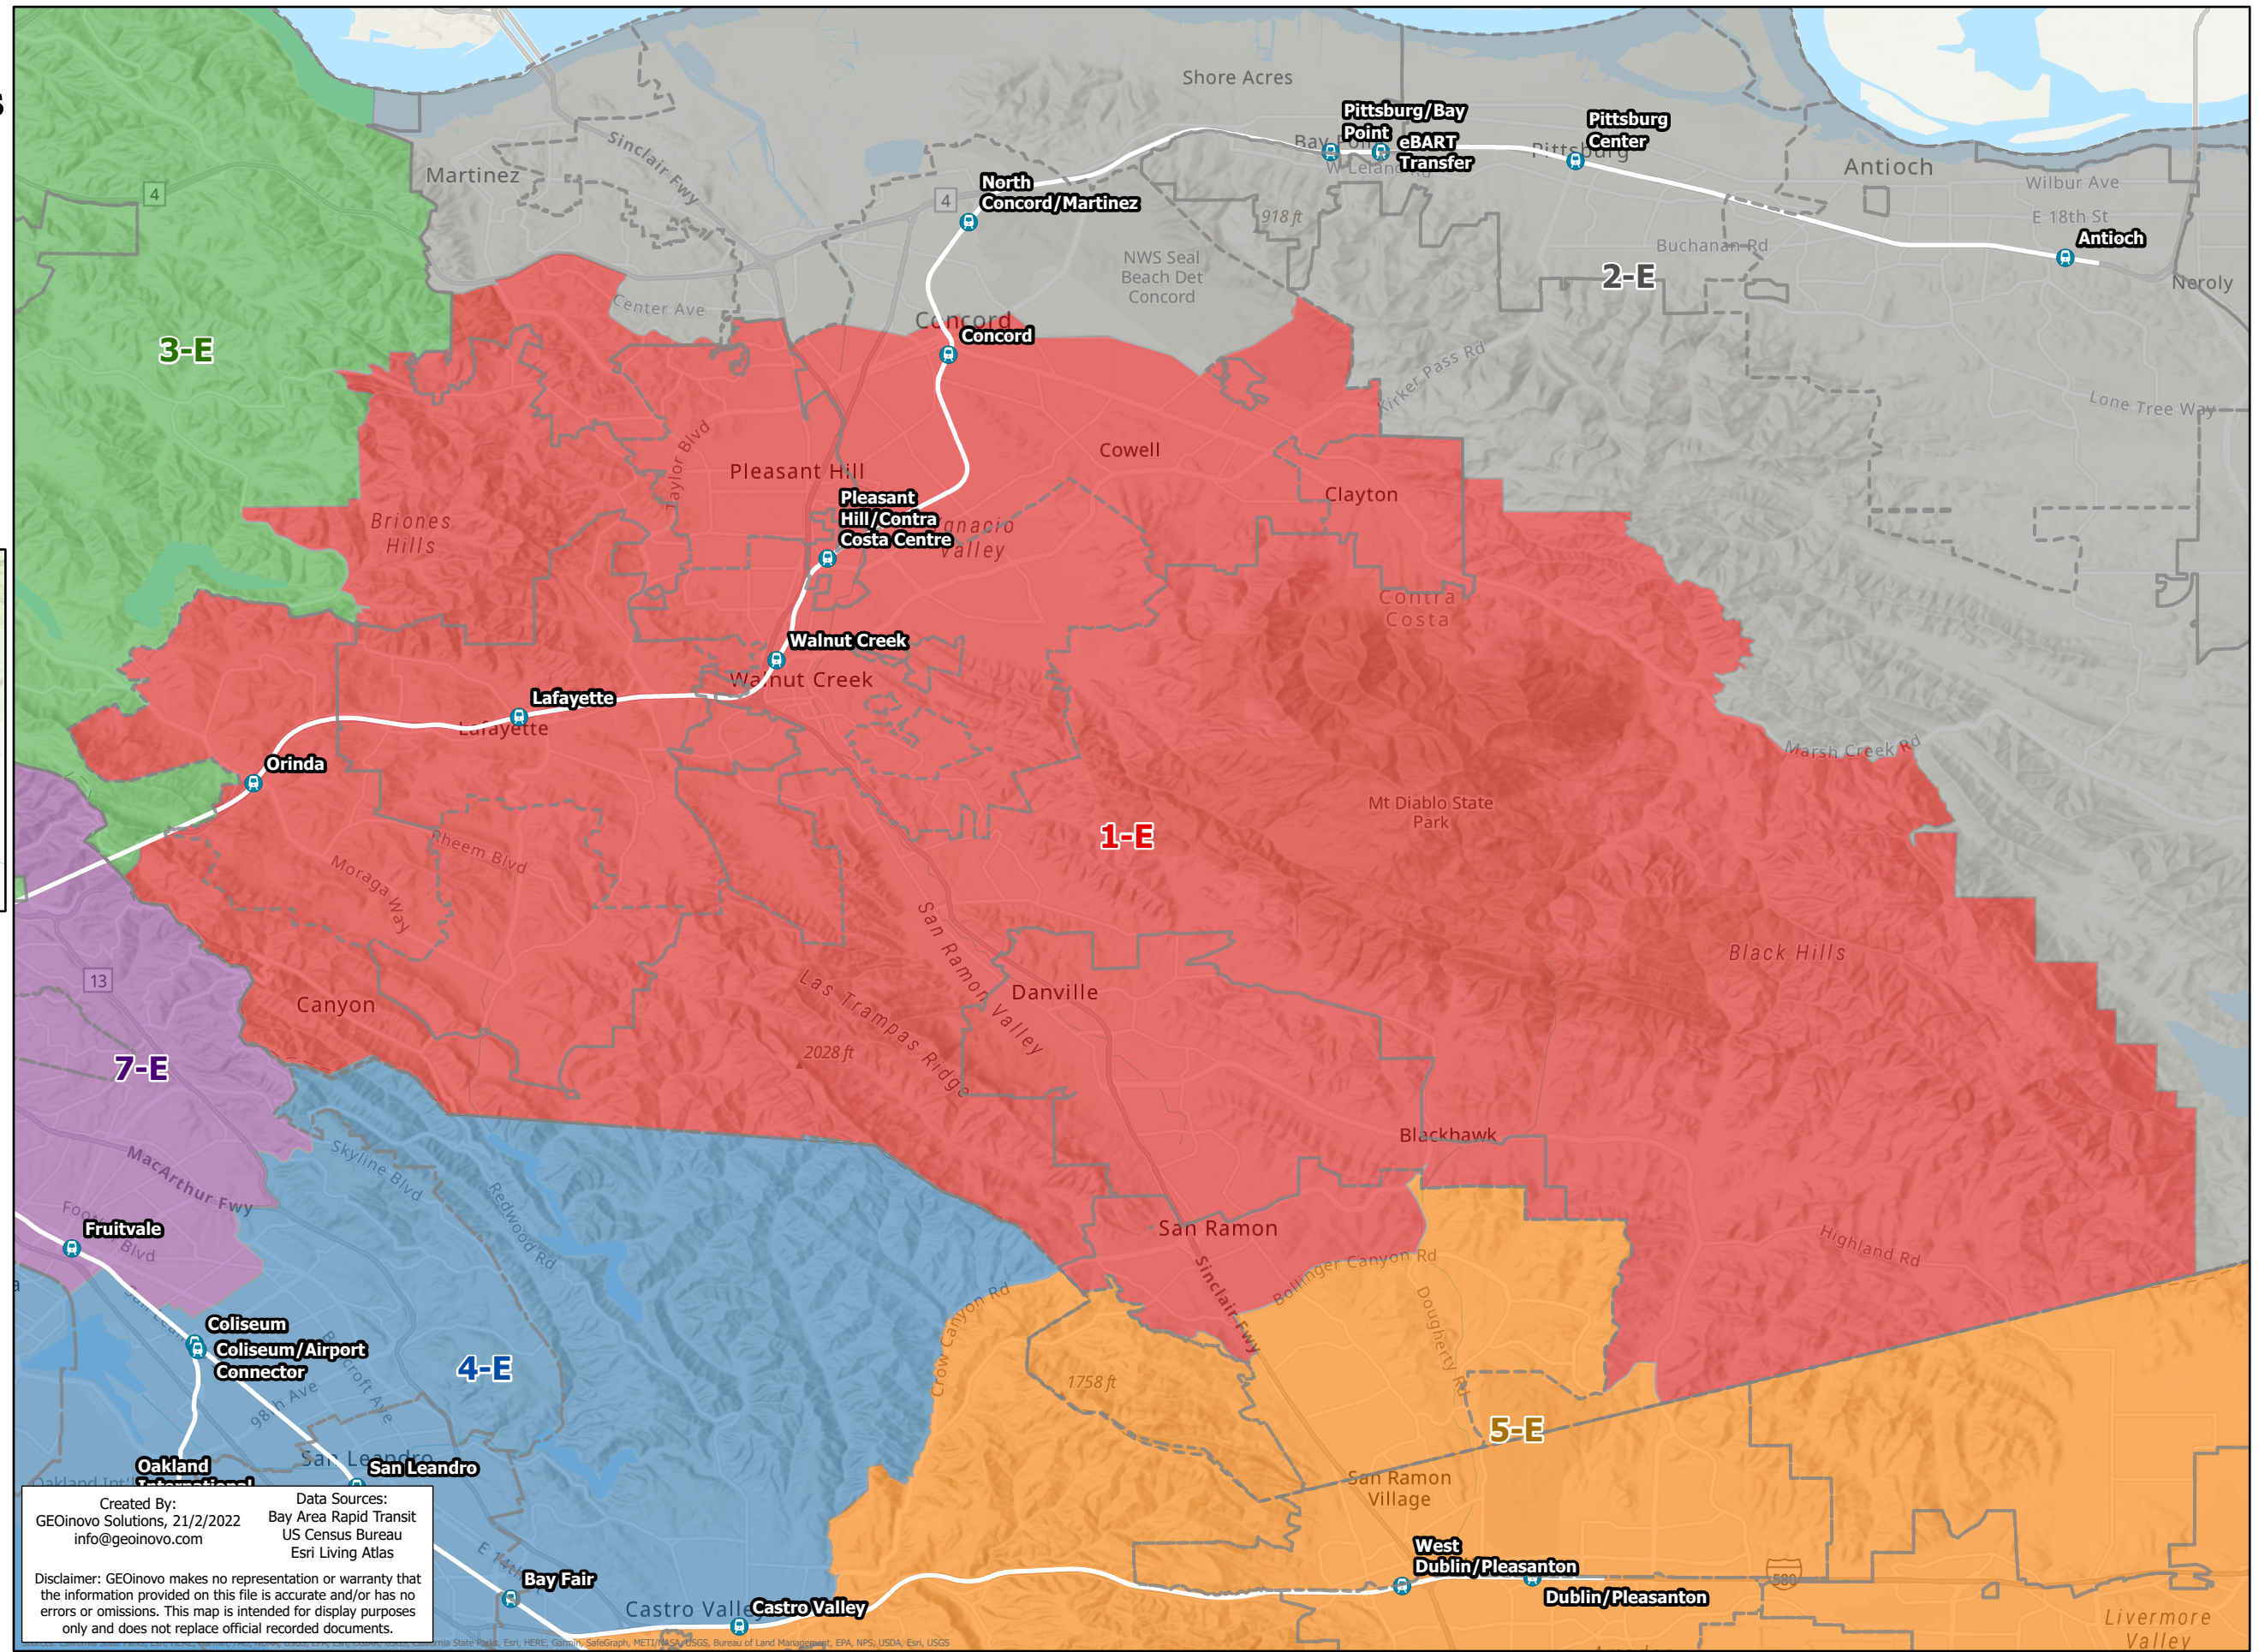

BART Board of Directors Districts

Plan E District 1

-  BART Station
-  City Boundary
-  District 1
-  District 2
-  District 3
-  District 4
-  District 5
-  District 6
-  District 7
-  District 8
-  District 9

Created By:
GEOinovo Solutions, 21/2/2022
info@geoinovo.com

Data Sources:
Bay Area Rapid Transit
US Census Bureau
Esri Living Atlas

Disclaimer: GEOinovo makes no representation or warranty that the information provided on this file is accurate and/or has no errors or omissions. This map is intended for display purposes only and does not replace official recorded documents.

© 2022 Esri. All rights reserved. Esri, HERE, Garmin, SafeGraph, METI/MASA, USGS, Bureau of Land Management, EPA, NPS, USDA, Esri, USGS