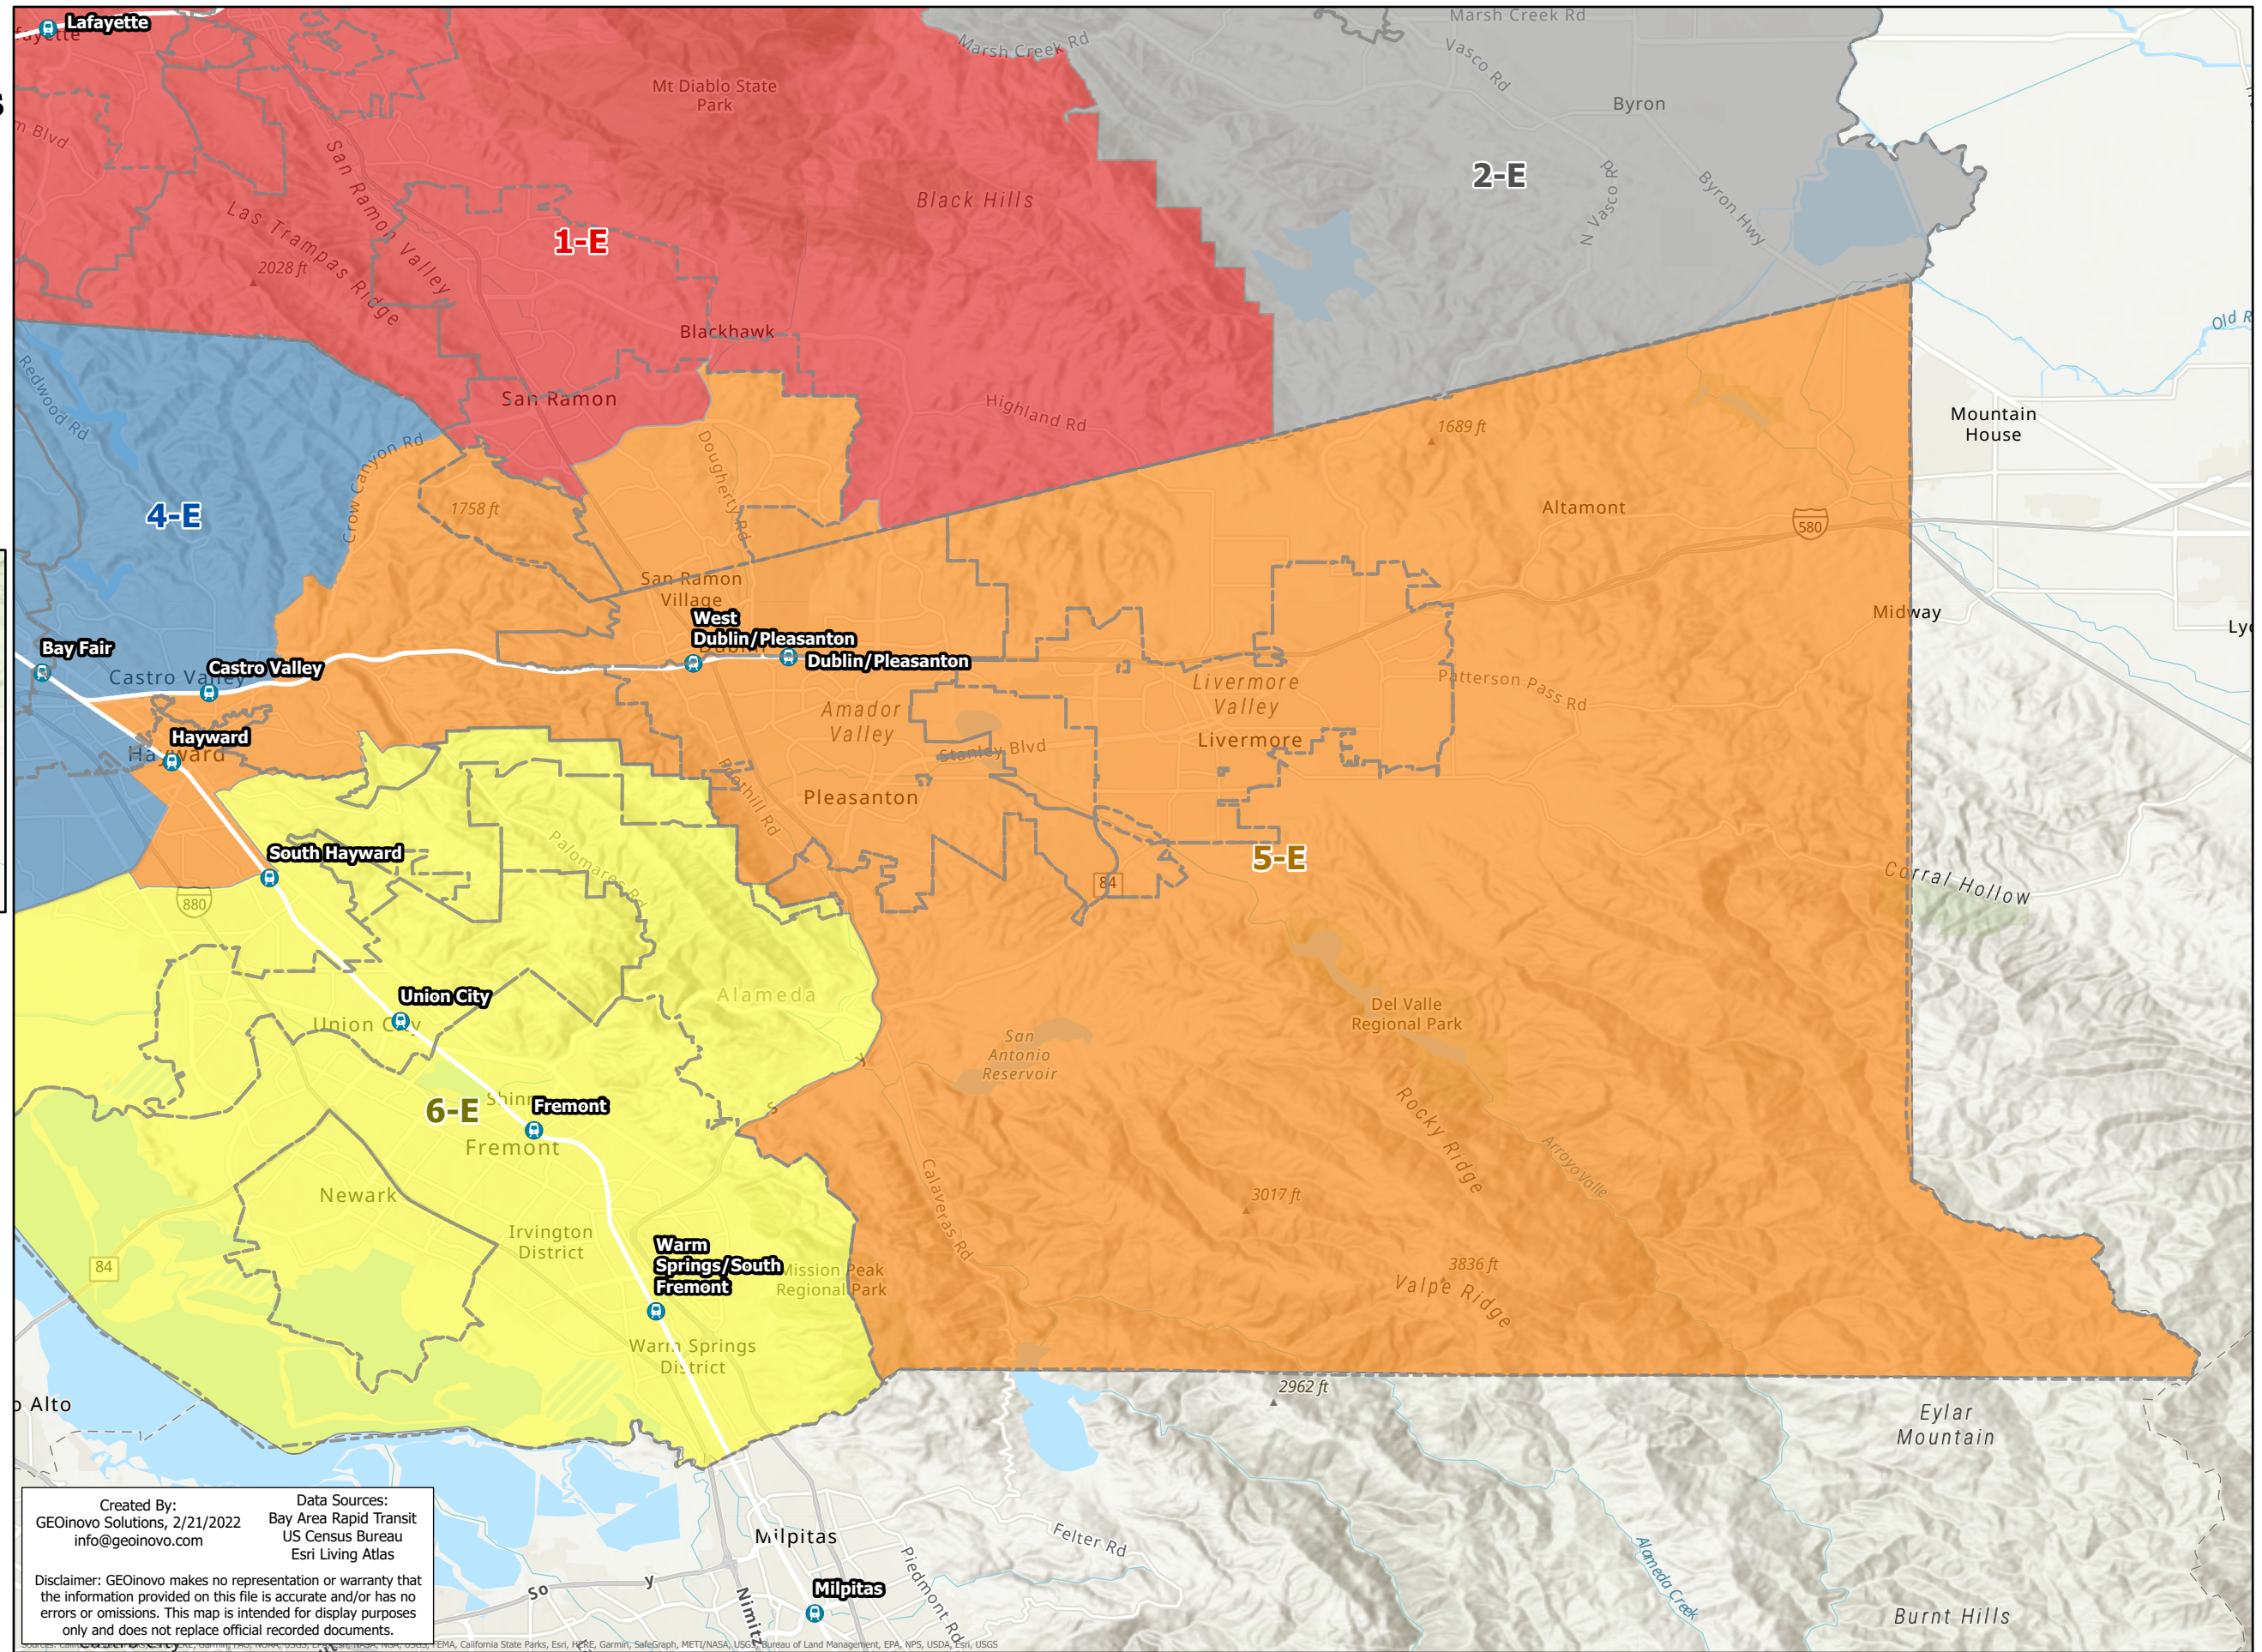

BART Board of Directors Districts

Plan E District 5

- BART Station
- City Boundary
- District 1
- District 2
- District 3
- District 4
- District 5
- District 6
- District 7
- District 8
- District 9

Created By:
GEOinovo Solutions, 2/21/2022
info@geoinovo.com

Data Sources:
Bay Area Rapid Transit
US Census Bureau
Esri Living Atlas

Disclaimer: GEOinovo makes no representation or warranty that the information provided on this file is accurate and/or has no errors or omissions. This map is intended for display purposes only and does not replace official recorded documents.