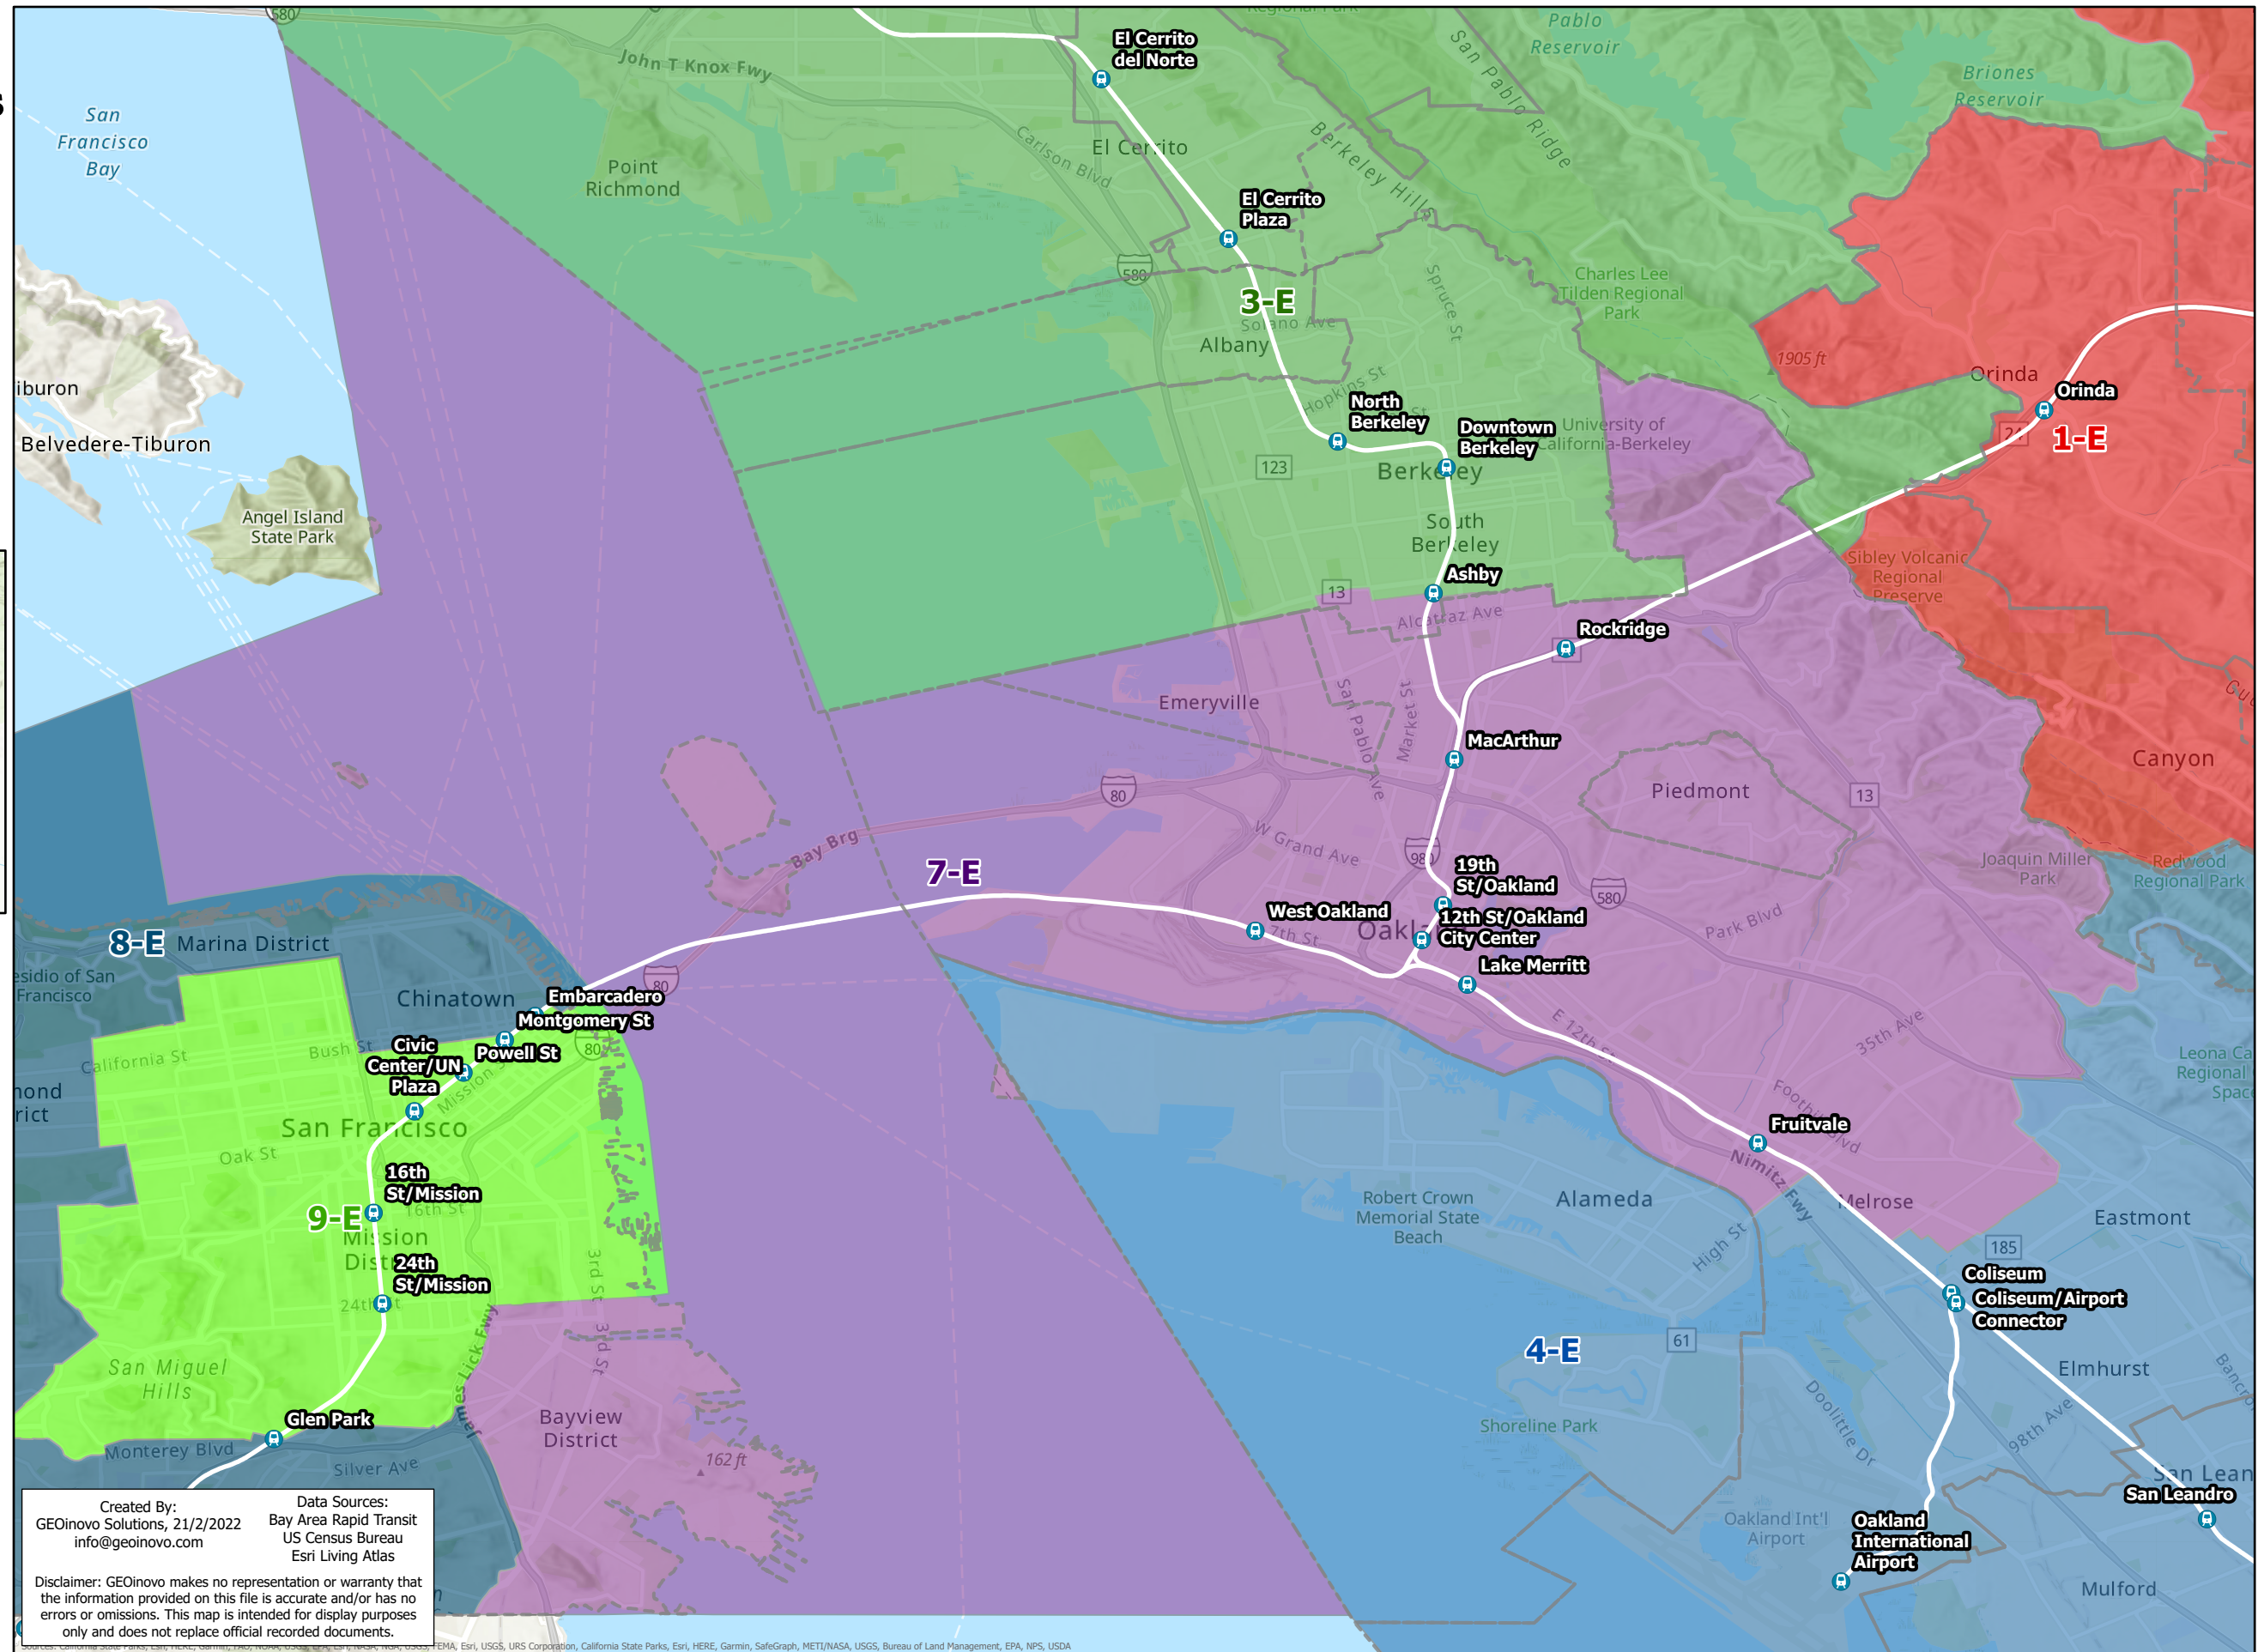

BART Board of Directors Districts

Plan E District 7

- BART Station
- City Boundary
- District 1
- District 2
- District 3
- District 4
- District 5
- District 6
- District 7
- District 8
- District 9

Created By:
GEOinovo Solutions, 21/2/2022
info@geoinovo.com

Data Sources:
Bay Area Rapid Transit
US Census Bureau
Esri Living Atlas

Disclaimer: GEOinovo makes no representation or warranty that the information provided on this file is accurate and/or has no errors or omissions. This map is intended for display purposes only and does not replace official recorded documents.