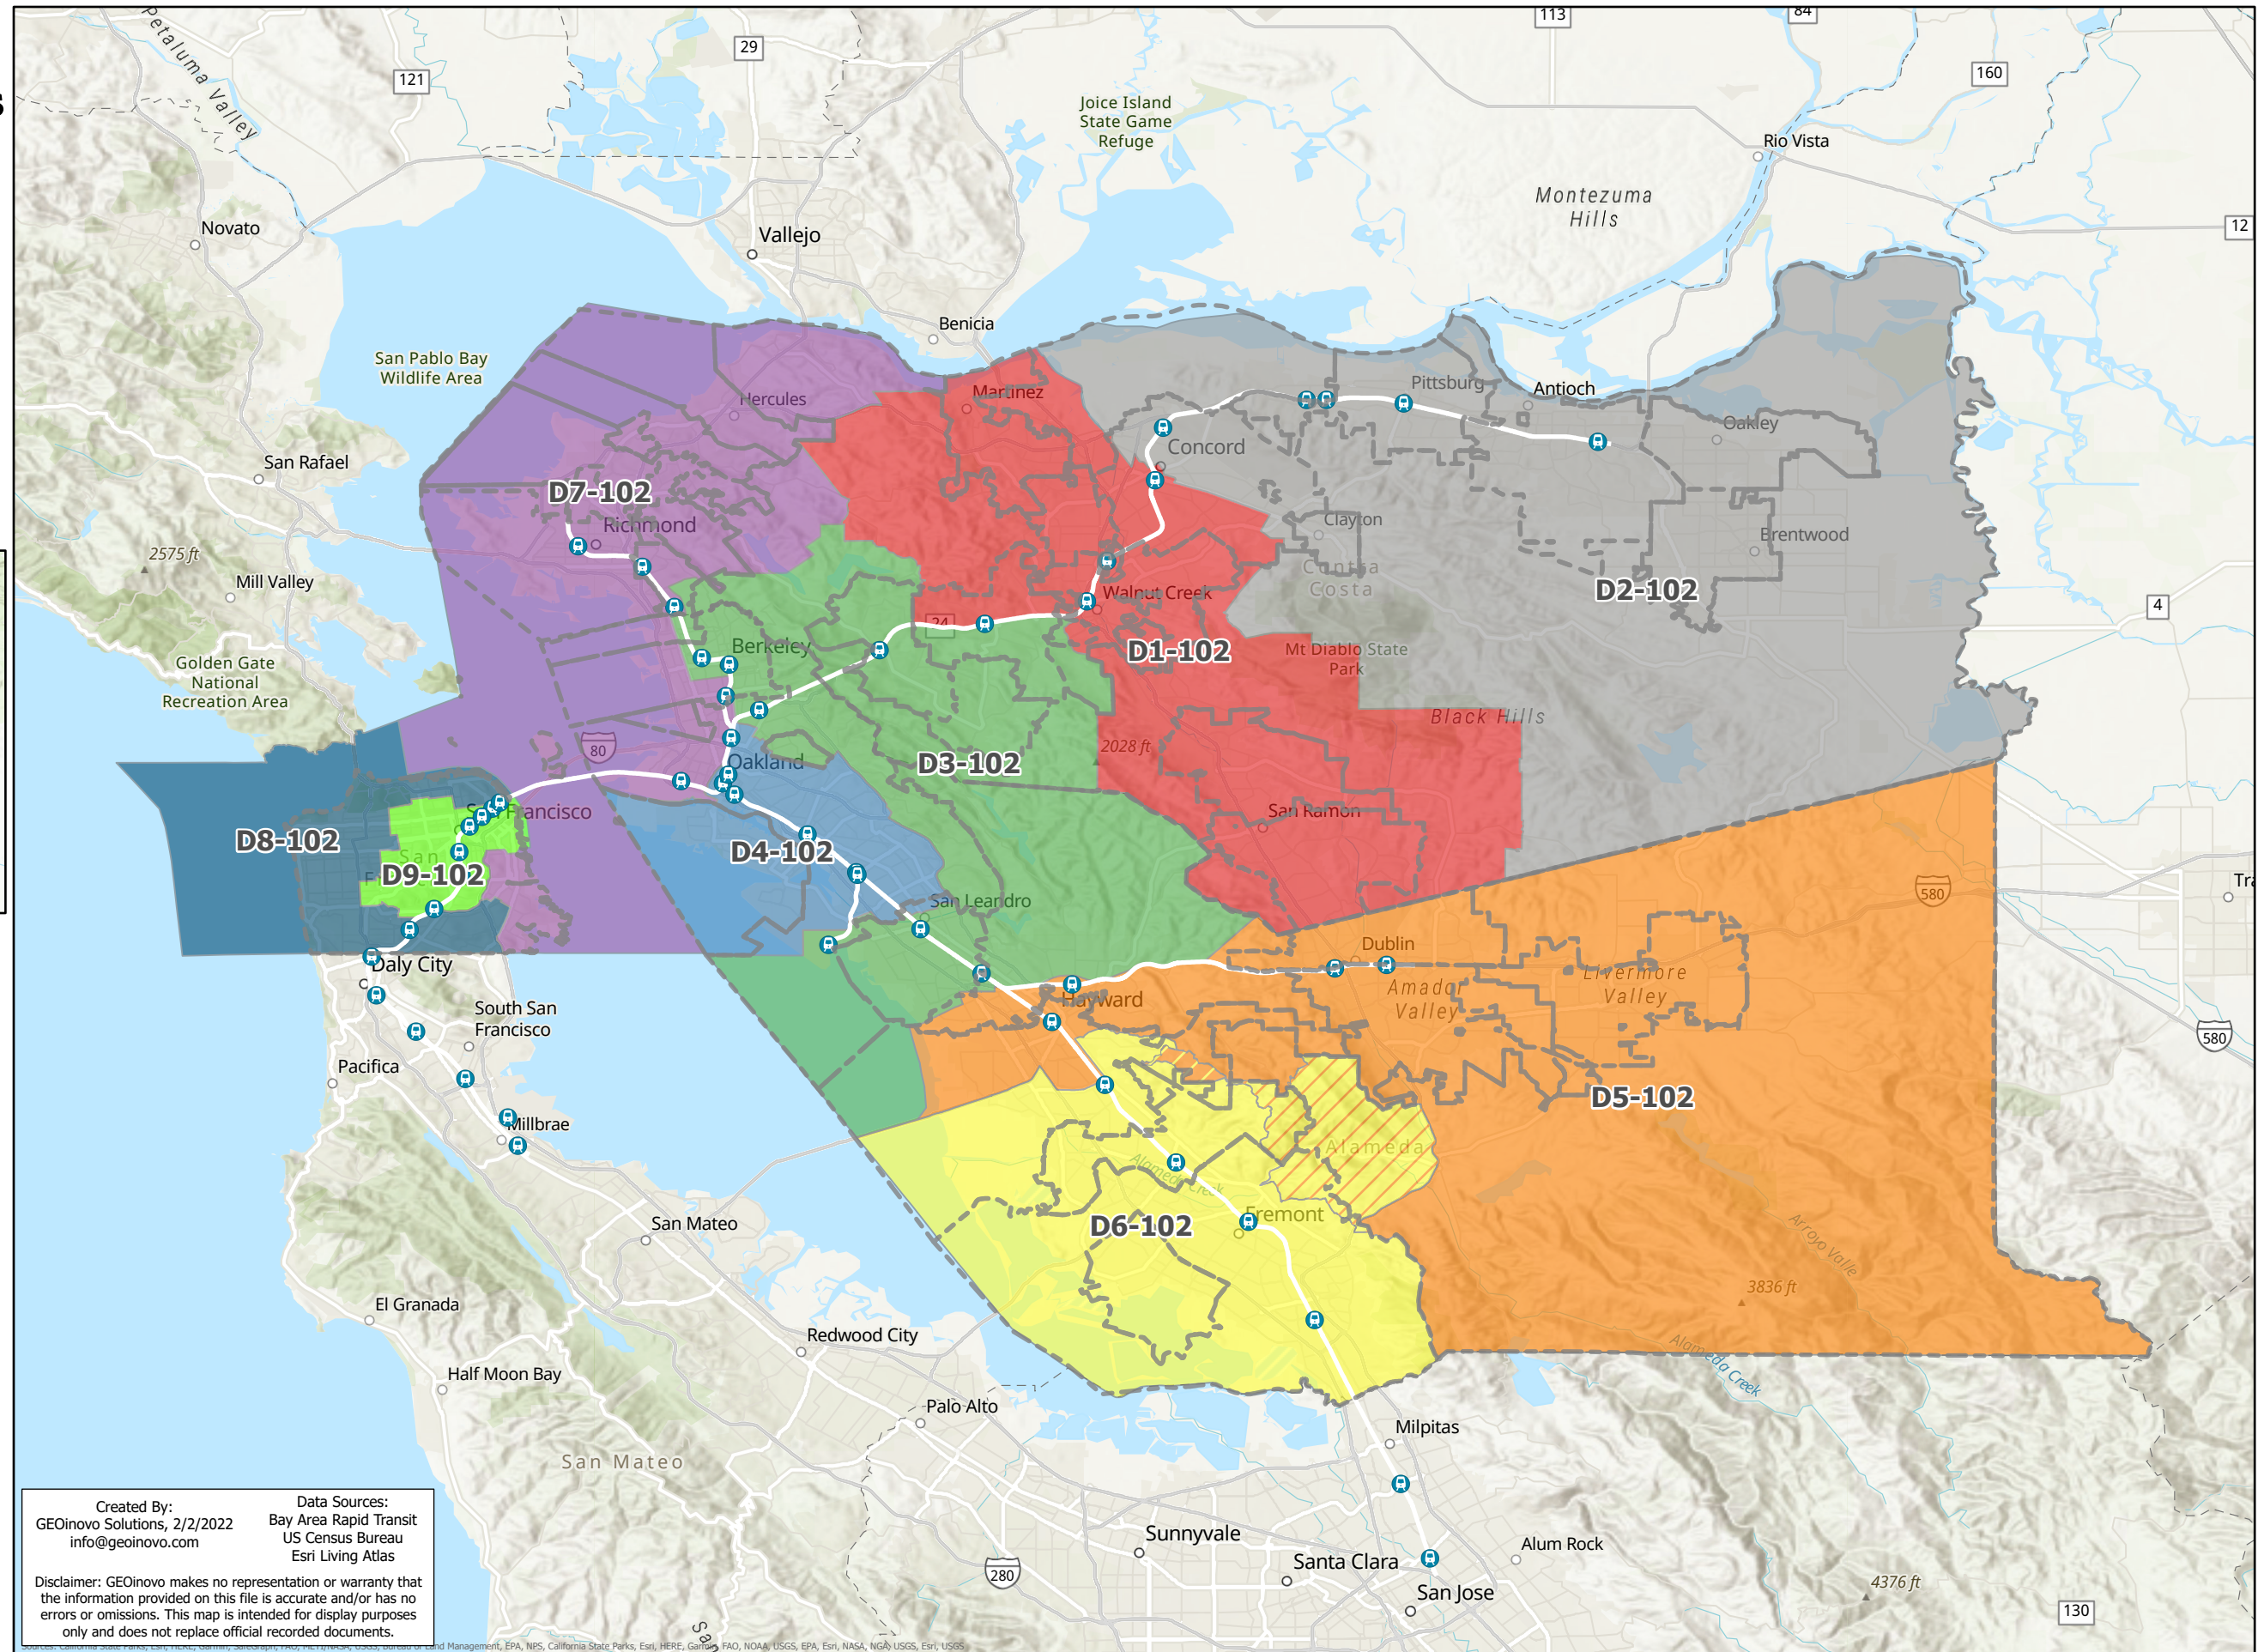

BART Board of Directors Districts

Public 102

-  BART Station
-  City Boundary
-  District 1
-  District 2
-  District 3
-  District 4
-  District 5
-  District 5 (-D6)
-  District 6 (-D5)
-  District 6
-  District 7
-  District 8
-  District 9

Created By:
GEOinovo Solutions, 2/2/2022
info@geoinovo.com

Data Sources:
Bay Area Rapid Transit
US Census Bureau
Esri Living Atlas

Disclaimer: GEOinovo makes no representation or warranty that the information provided on this file is accurate and/or has no errors or omissions. This map is intended for display purposes only and does not replace official recorded documents.