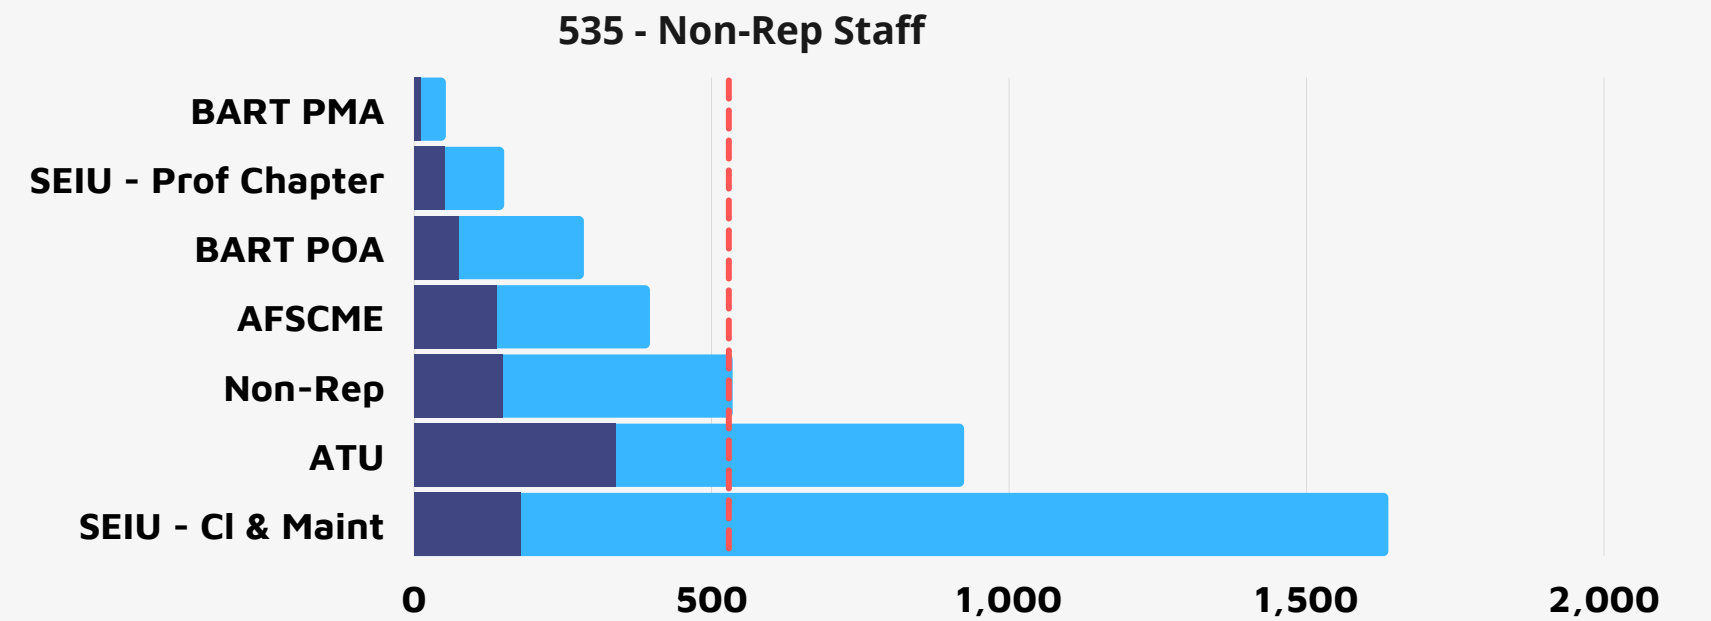

# BART WORKFORCE DEMOGRAPHICS-SEPT 22

Total  
BART  
Workforce

## Workforce by Ethnicity/Gender

### Legend

AI/AN: American Indian/Alaska Native; NH/PI: Native Hawaiian/ Other Pac Isl.; 2 or More: Multi-Ethnicity; H/L: Hispanic/Latino; A: Asian; BA: Black/African American; White: Caucasian