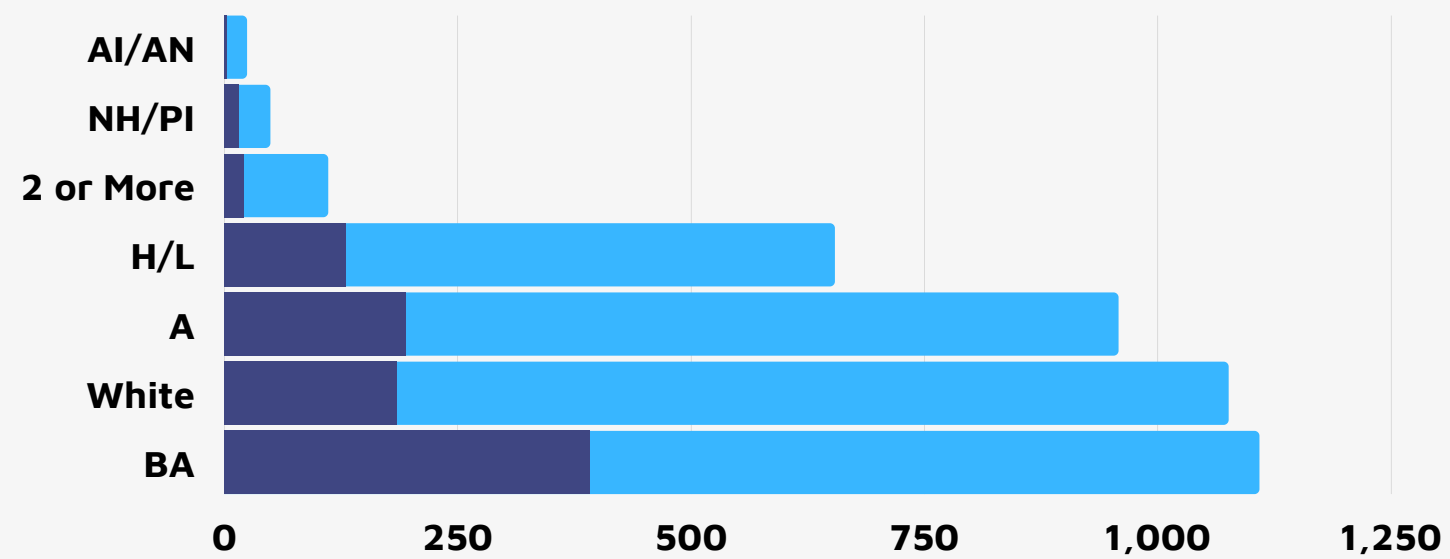

# BART WORKFORCE DEMOGRAPHICS-SEPT 22

Total  
BART  
Workforce

## Workforce by Ethnicity/Gender

### Legend

AI/AN: American Indian/Alaska Native; NH/PI: Native Hawaiian/ Other Pac Isl.; 2 or More: Multi-Ethnicity; H/L: Hispanic/Latino; A: Asian; BA: Black/African American; White: Caucasian