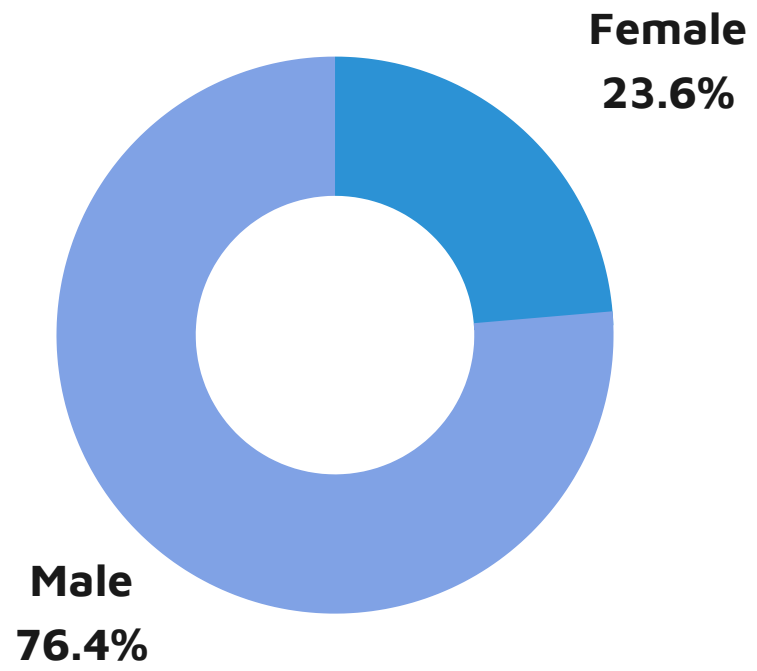

# BART WORKFORCE DEMOGRAPHICS-SEPT 22

Total  
BART  
Workforce

## Workforce by Ethnicity/Gender

## Workforce by Union Representation/Gender

### Legend

AI/AN: American Indian/Alaska Native; NH/PI: Native Hawaiian/ Other Pac Isl.; 2 or More: Multi-Ethnicity; H/L: Hispanic/Latino; A: Asian; BA: Black/African American; White: Caucasian