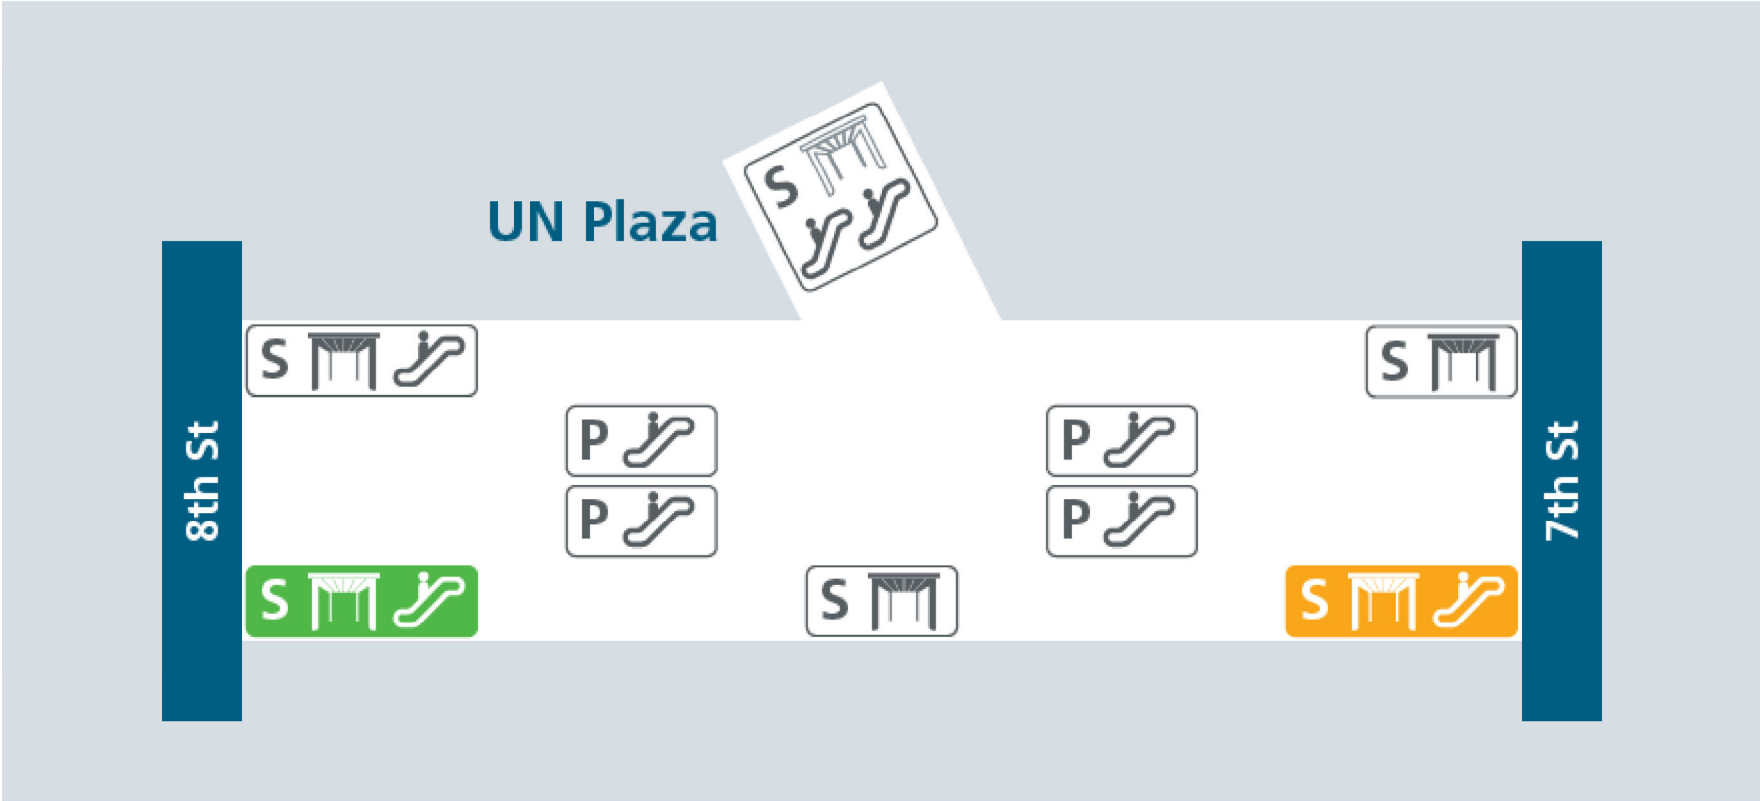

Civic Center/UN Plaza Station

- S** Street Level
- P** BART Platform Level
- Escalator
- Entrance Canopy
- Optional Canopy*
- Complete
- Under Construction
- Planned

*Not in original contract