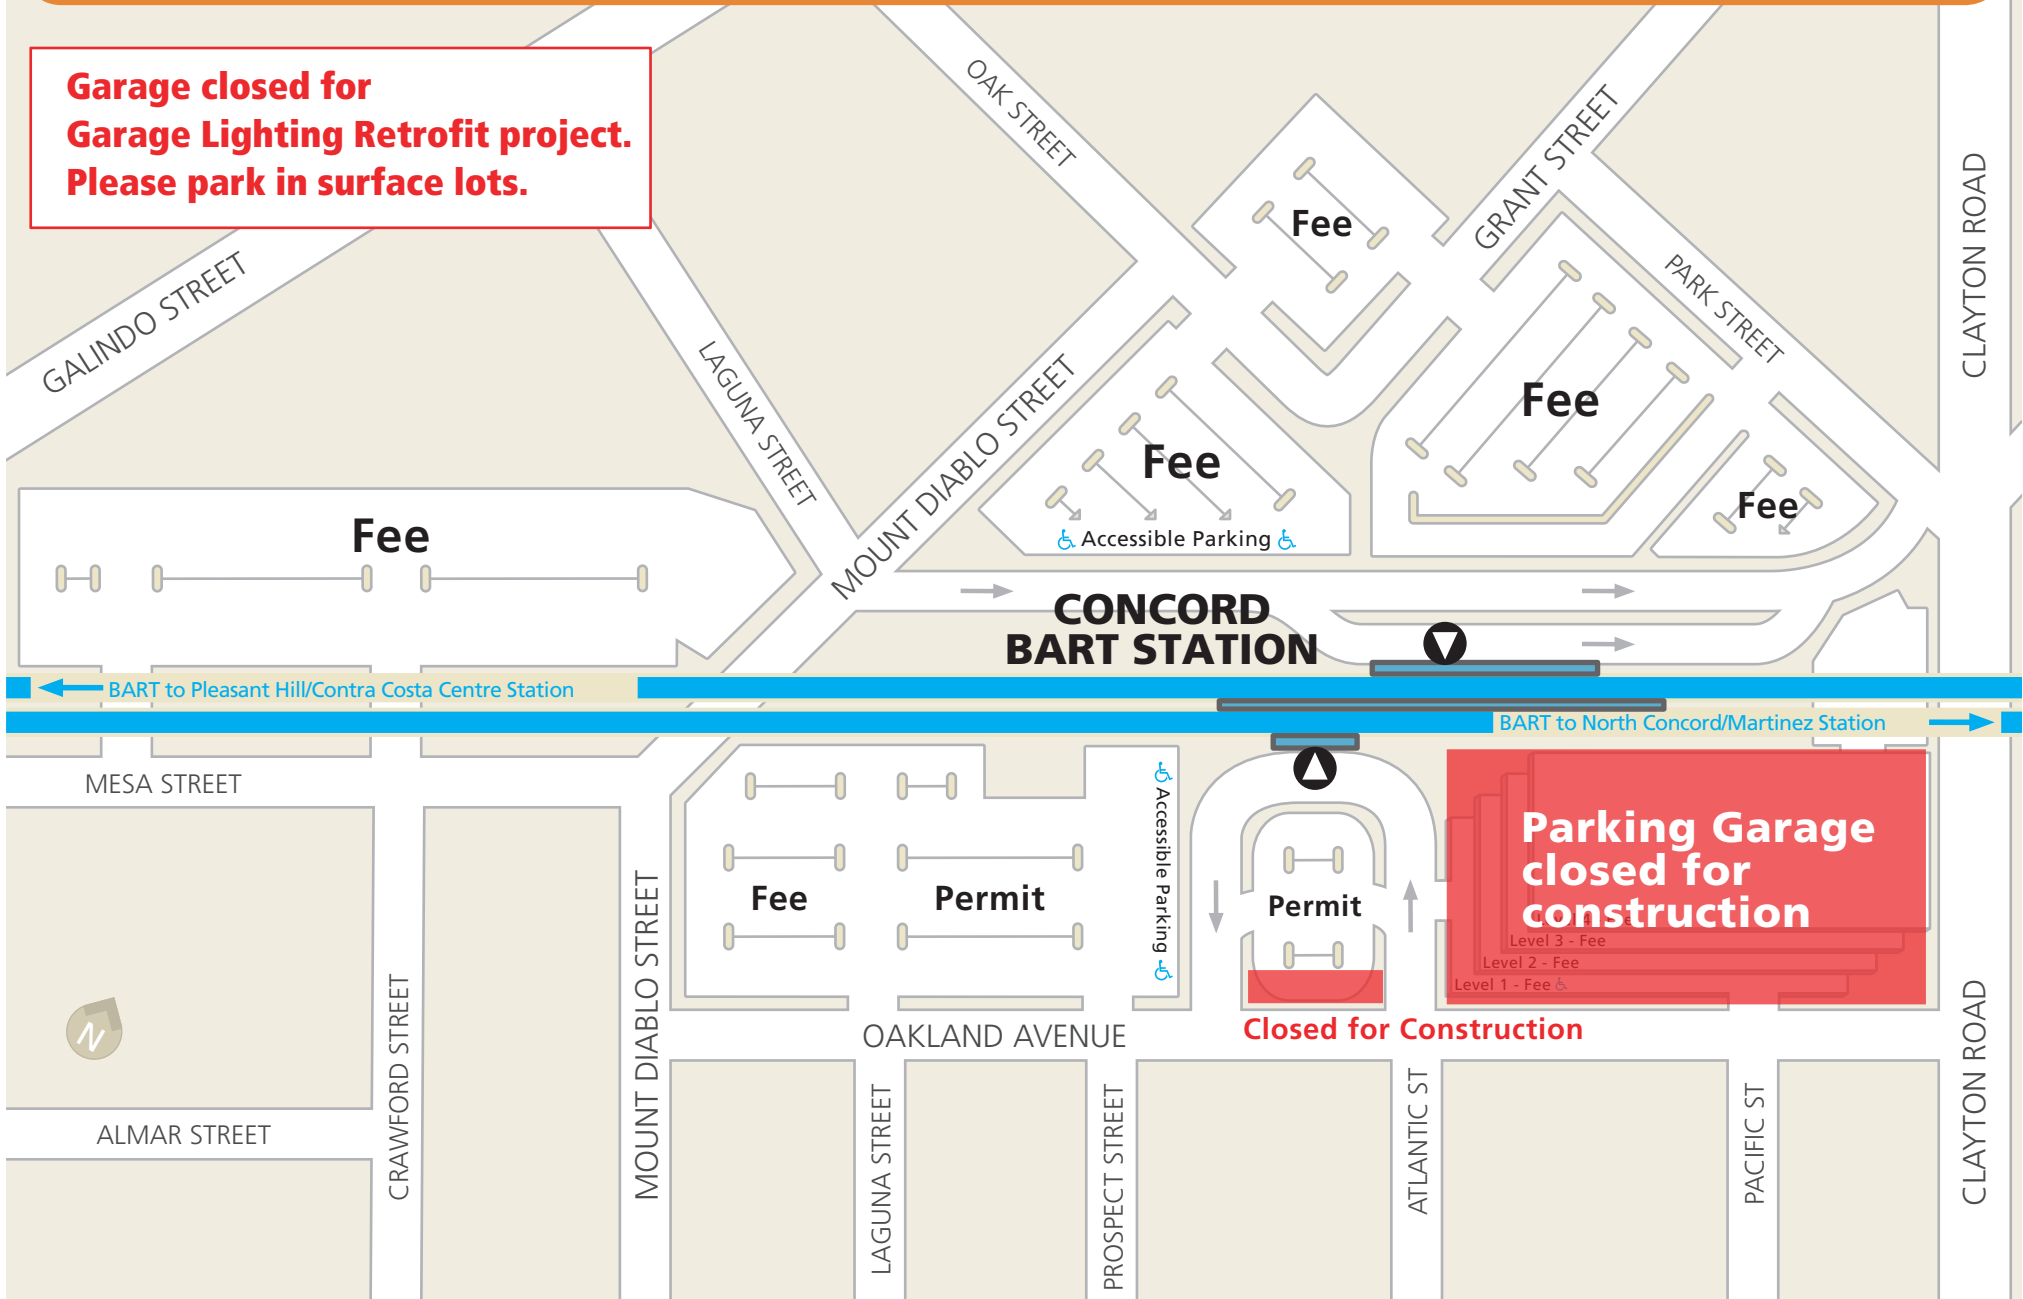

BART Temporary Parking - Concord

**Garage closed for
Garage Lighting Retrofit project.
Please park in surface lots.**

Fee

Fee

Fee

Fee

Fee

**CONCORD
BART STATION**

BART to Pleasant Hill/Contra Costa Centre Station

BART to North Concord/Martinez Station

MESA STREET

Fee

Permit

Permit

**Parking Garage
closed for
construction**

Level 3 - Fee
Level 2 - Fee
Level 1 - Fee

Closed for Construction

ALMAR STREET

CRAWFORD STREET

MOUNT DIABLO STREET

OAKLAND AVENUE

LAGUNA STREET

PROSPECT STREET

ATLANTIC ST

PACIFIC ST

CLAYTON ROAD