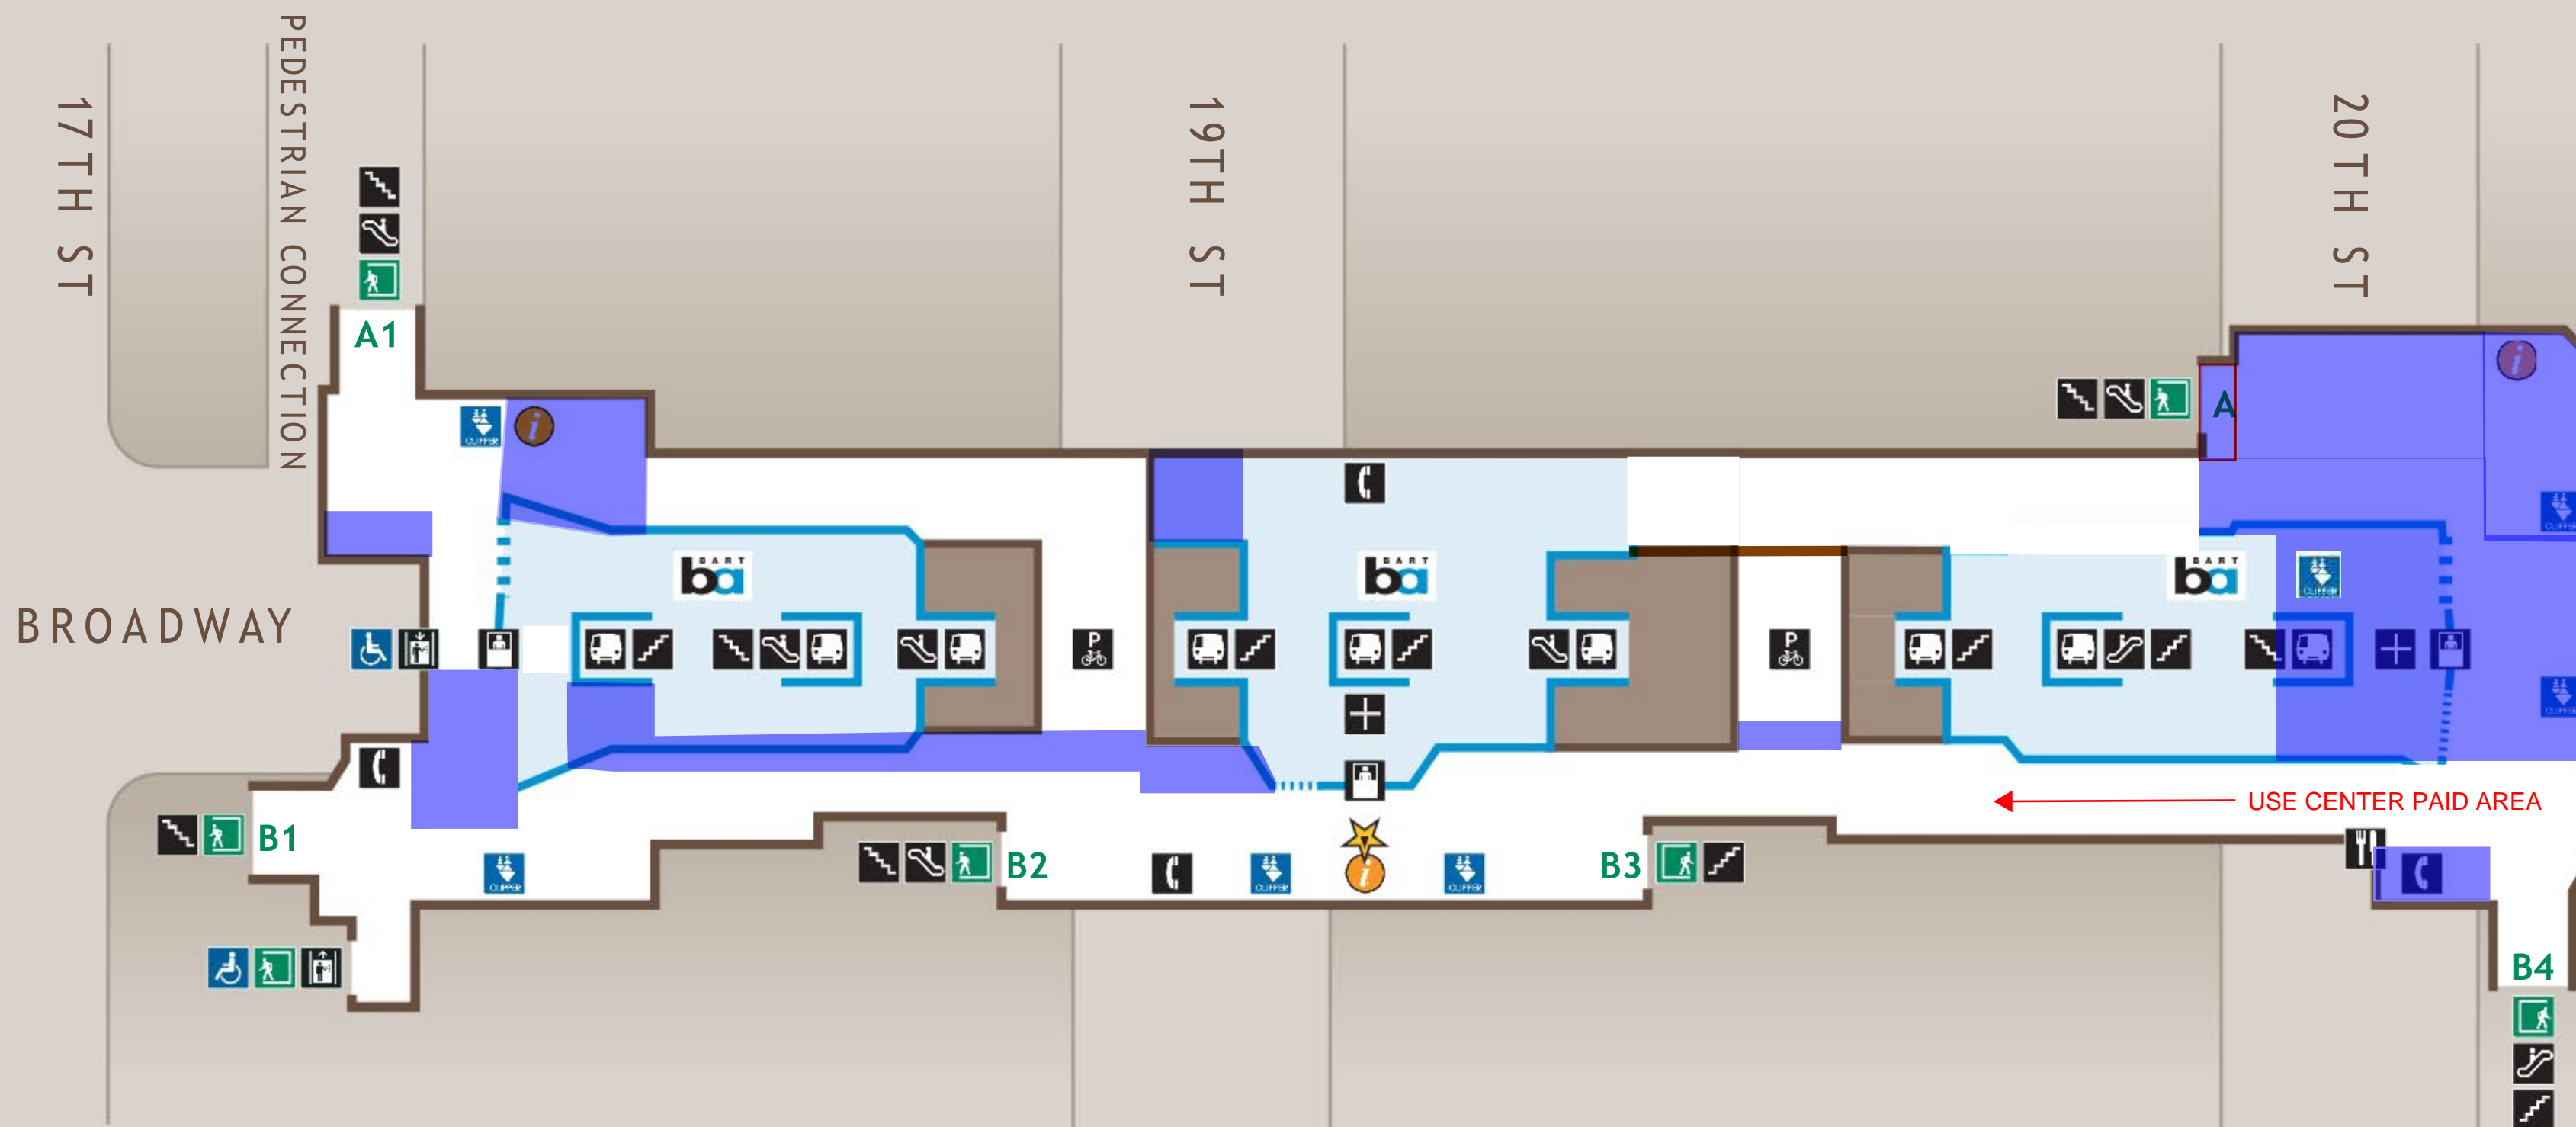

Station Map

Mapa de la estación

車站地圖

Transit Information

19th Street/
Oakland
Station

Oakland

↑
To Telegraph Ave

Concourse Plan View

■ CONSTRUCTION BARRIERS

Map Key

- ★ You Are Here
- ✚ Exit
- 🚆 BART Train
- P Bike Parking
- 🚗 Elevator
- 🚏 Escalator
- 🍽️ Food
- 🚪 Stairs
- 👤 Station Agent Booth
- ☎️ Telephones
- Ticket Vending:
  - + Addfare
  - 👉 Clipper / Add Cash Value
- i Transit Information
- ♿ Wheelchair Accessible