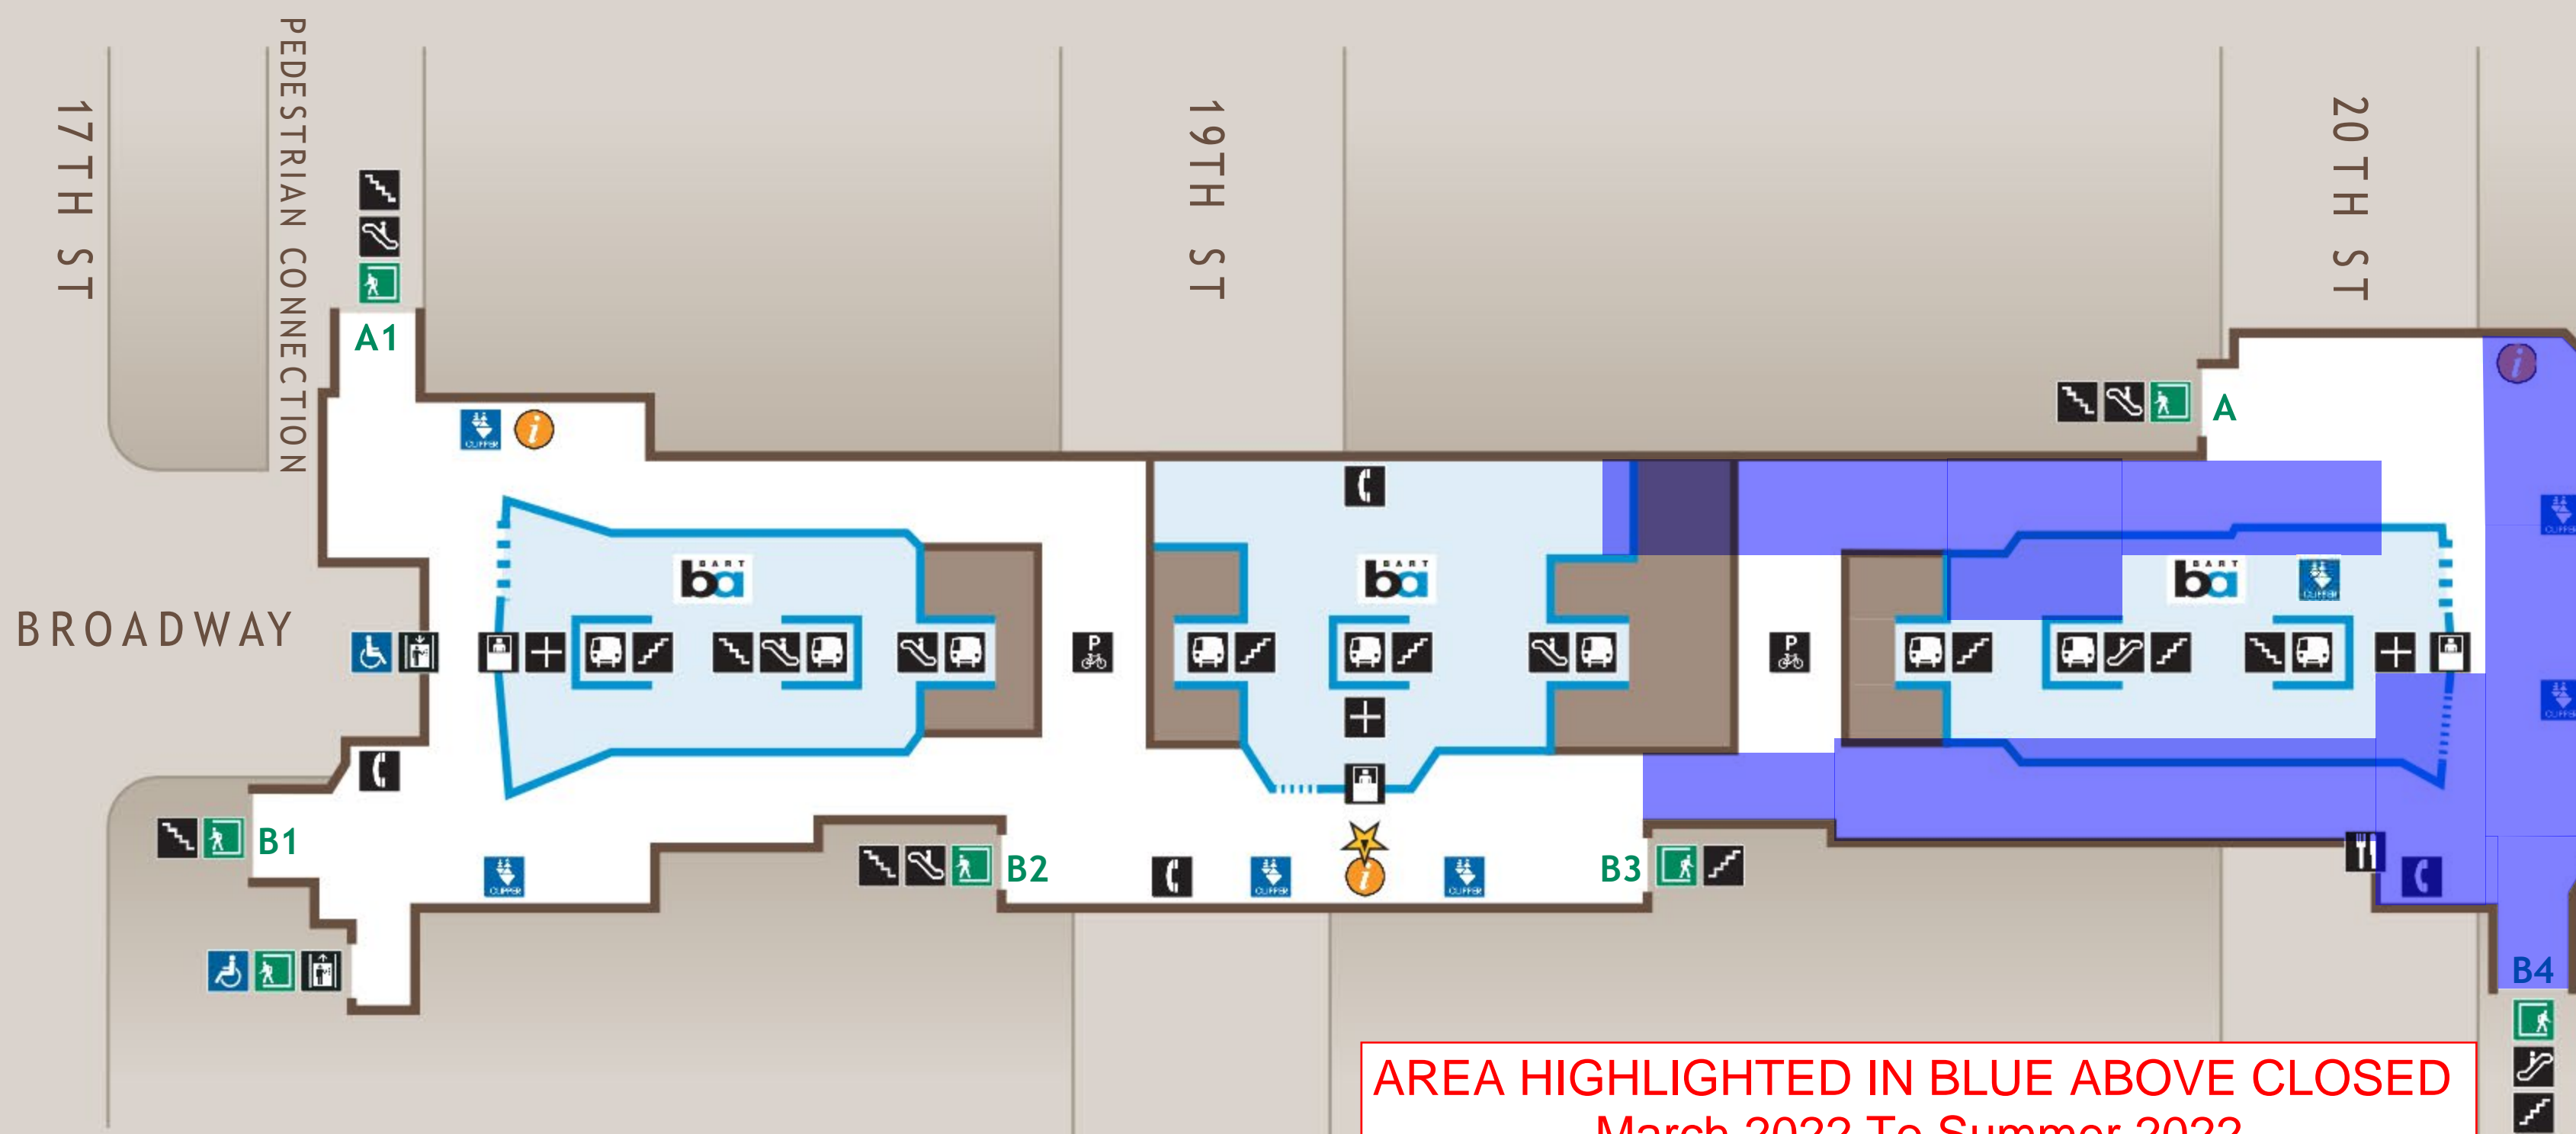

Station Map

Mapa de la estación

車站地圖

Transit Information

19th Street/
Oakland
Station

Oakland

Map Key

- ★ You Are Here
- Exit
- BART Train
- Bike Parking
- Elevator
- Escalator
- Food
- Stairs
- Station Agent Booth
- Telephones
- Ticket Vending:
  - Addfare
  - Clipper / Add Cash Value
- Transit Information
- Wheelchair Accessible

↑
To Telegraph Ave

AREA HIGHLIGHTED IN BLUE ABOVE CLOSED
March 2022 To Summer 2022

Concourse Plan View