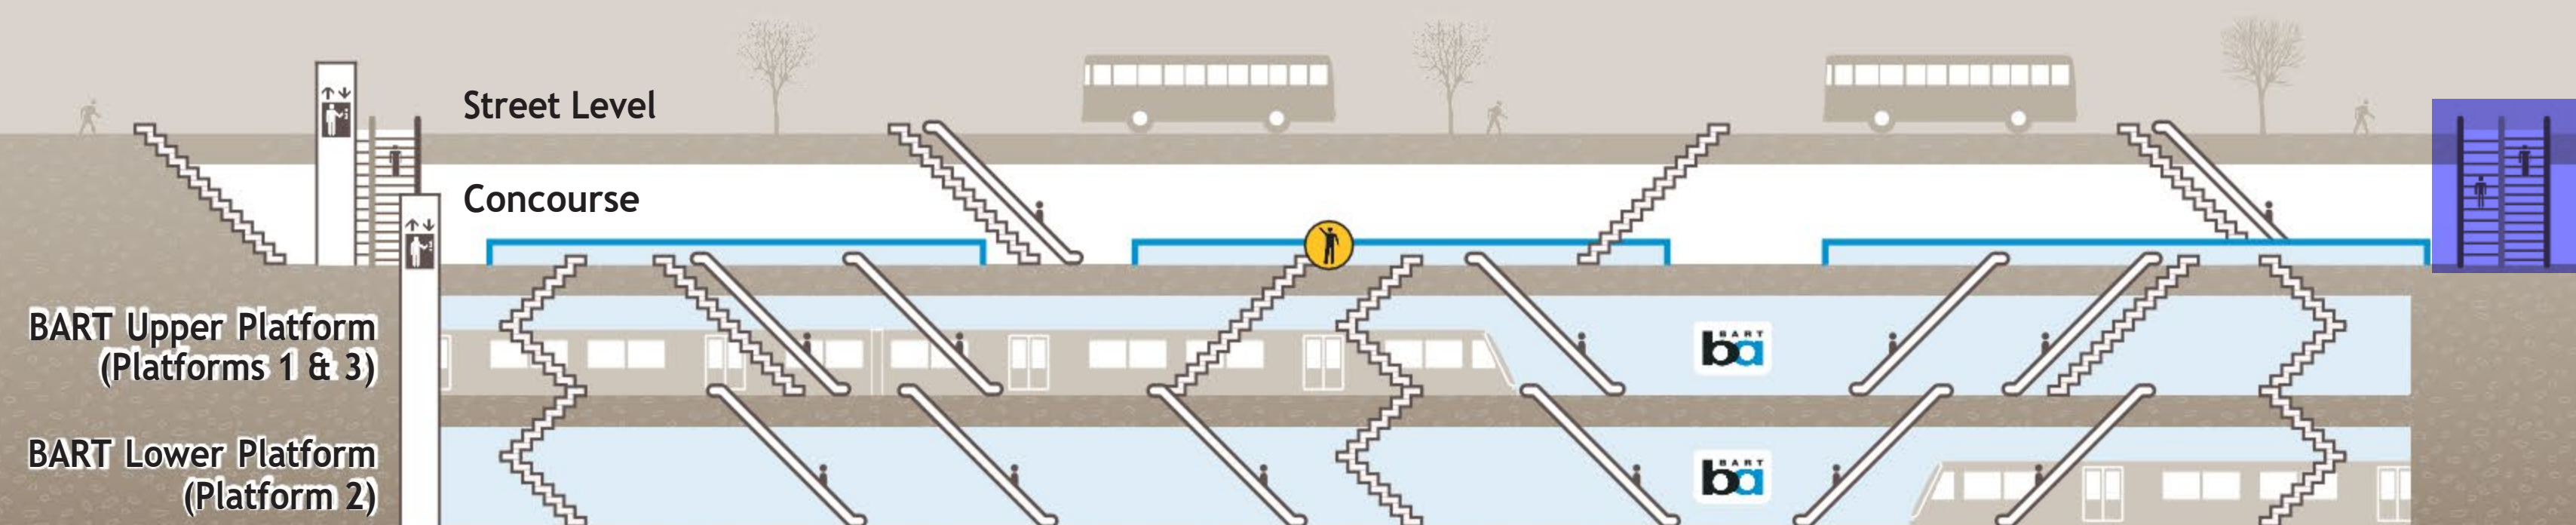

Station Section View

Free Bay Area
Transit Information
Dial 5-1-1 or visit 511.org