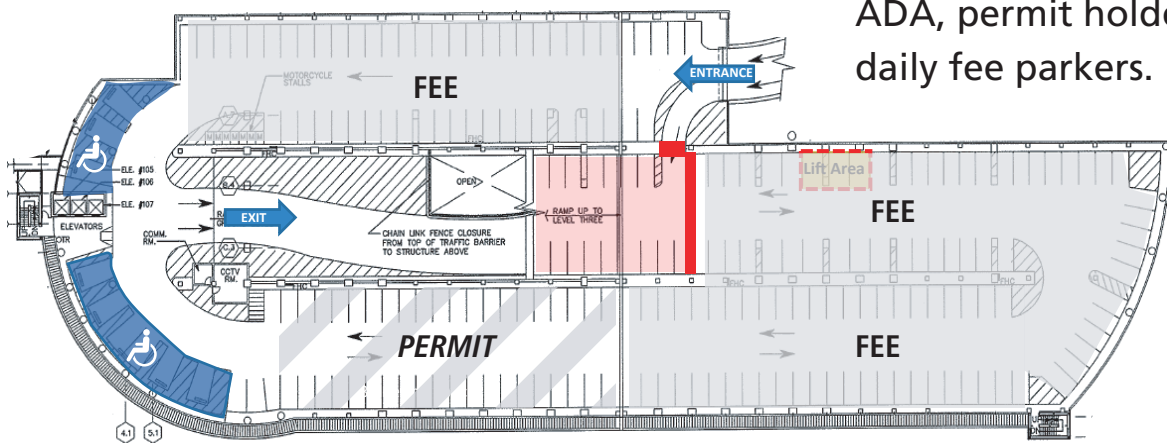

BART Temporary Parking

San Bruno

PHASE 1

2nd Floor

Levels 3-5 closed for construction.
Ground level and 2nd floor open for ADA, permit holders, and daily fee parkers.

PHASE 2

3rd Floor

Ground level & 2nd floor closed for construction.
Levels 3-5 open for ADA, permit holders, and daily fee parkers.