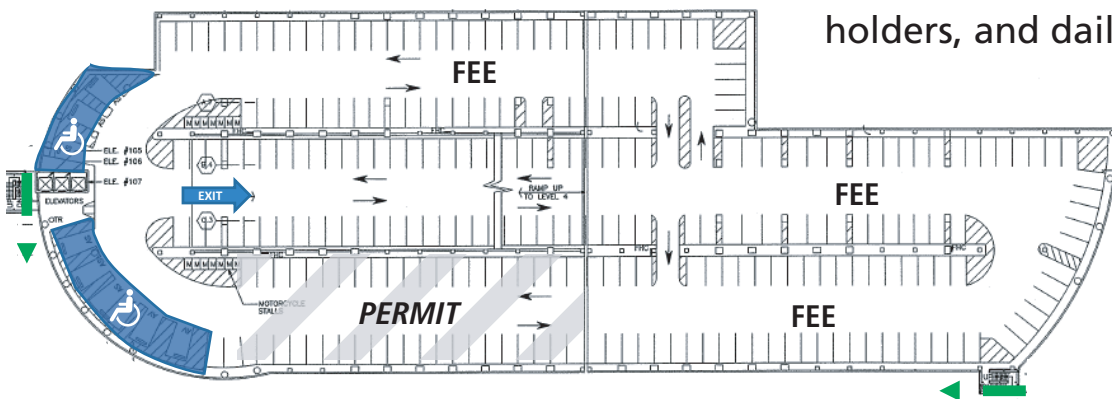

BART Temporary Parking

San Bruno

PHASE 1

2nd Floor

Levels 3-5 closed for construction.
Ground level and 2nd floor open for ADA, permit holders, and daily fee parkers.

PHASE 2

3rd Floor

Ground level & 2nd floor closed for construction.
Levels 3-5 open for ADA, permit holders, and daily fee parkers.