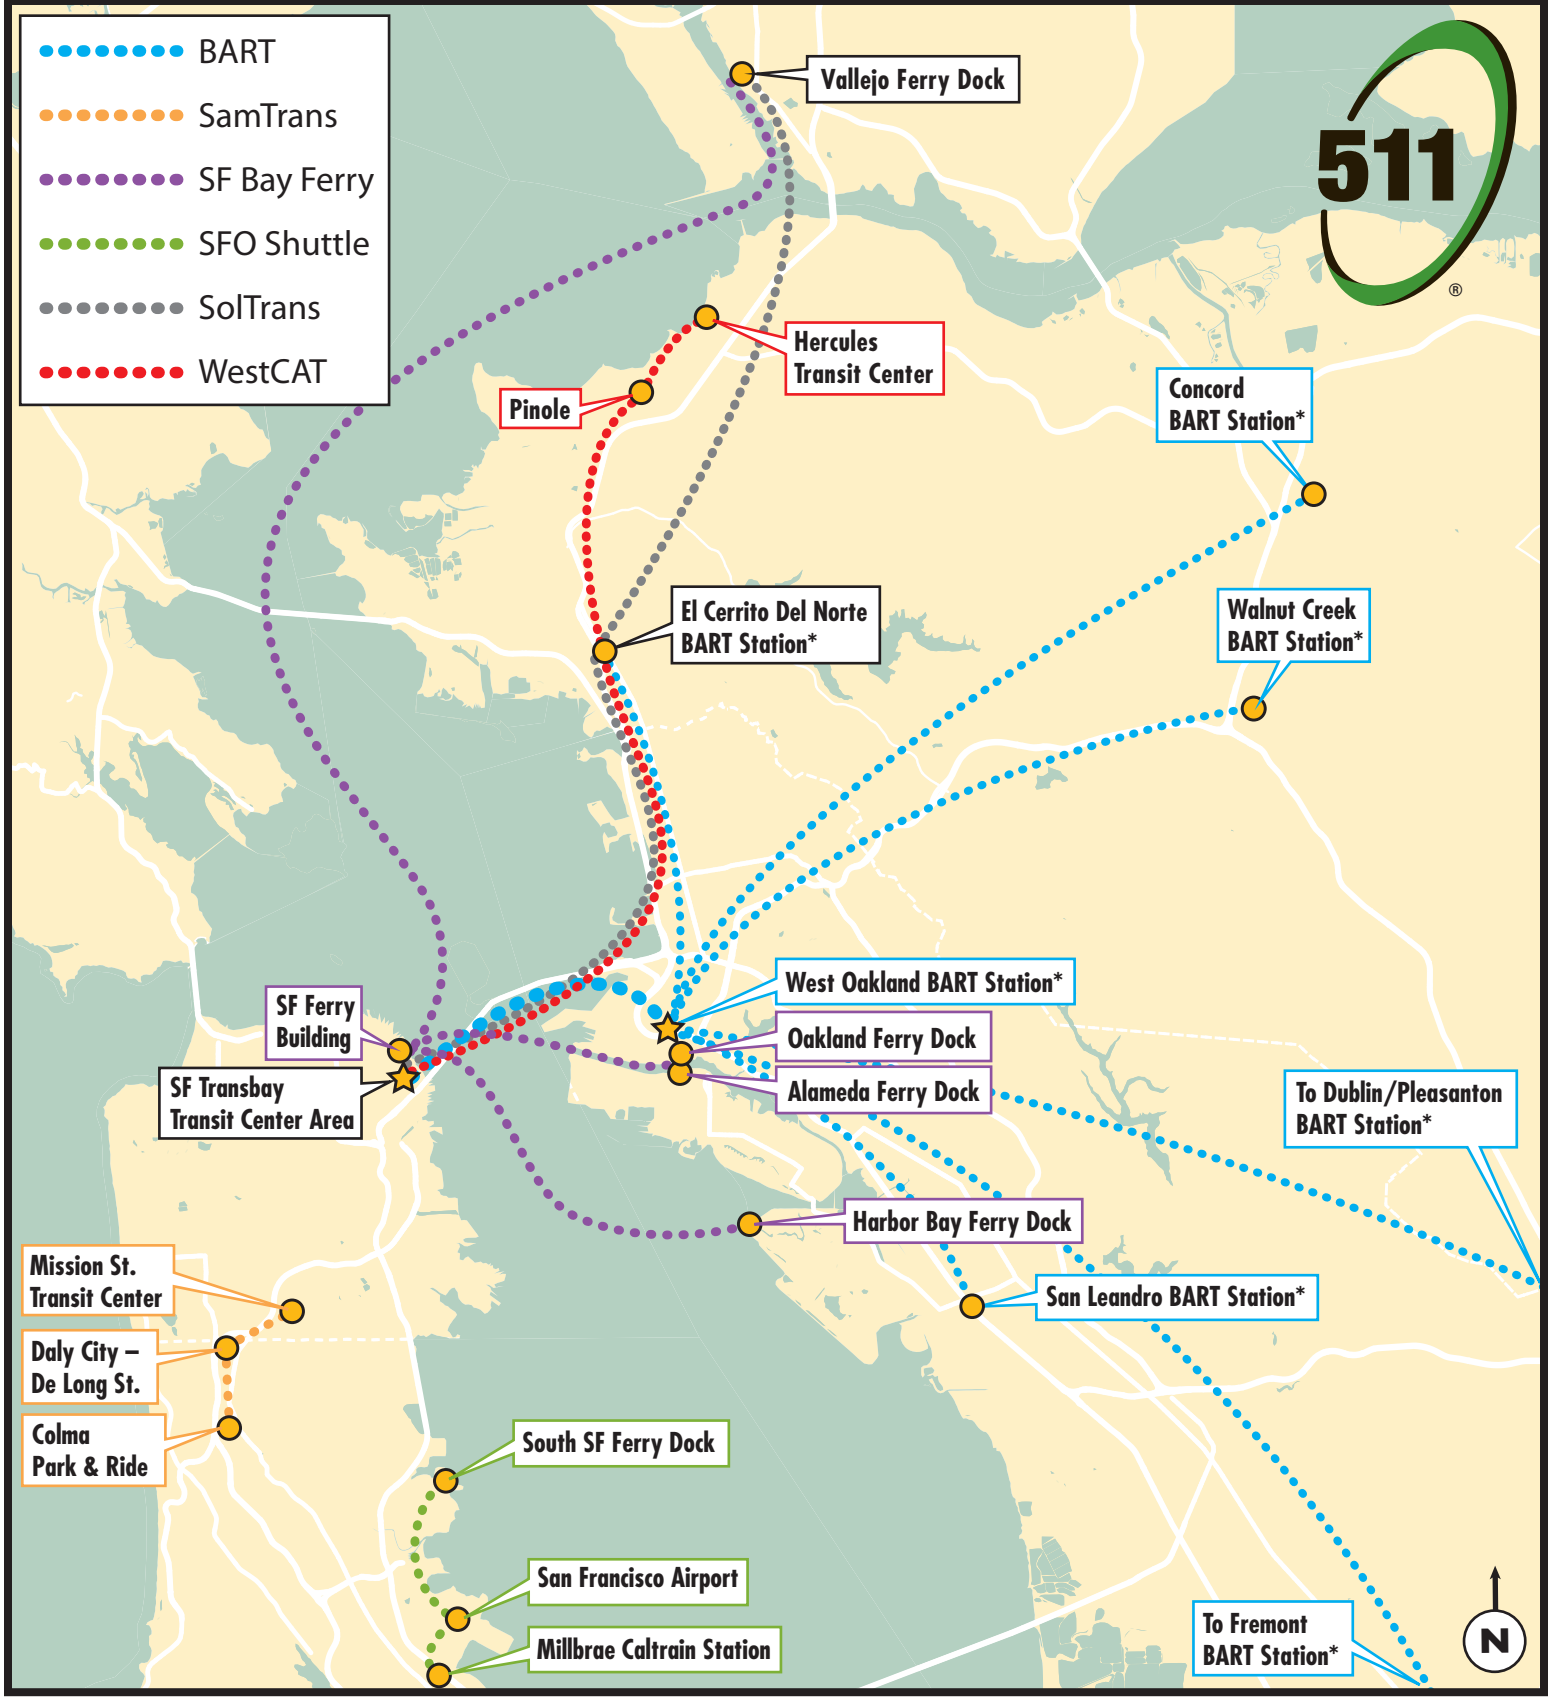

Supplemental Transit Service

- BART
- SamTrans
- SF Bay Ferry
- SFO Shuttle
- SolTrans
- WestCAT

* For more information, refer to *Limited BART Charter Bus Service Map*

Refer to alert.511.org for service updates and commuter tips.