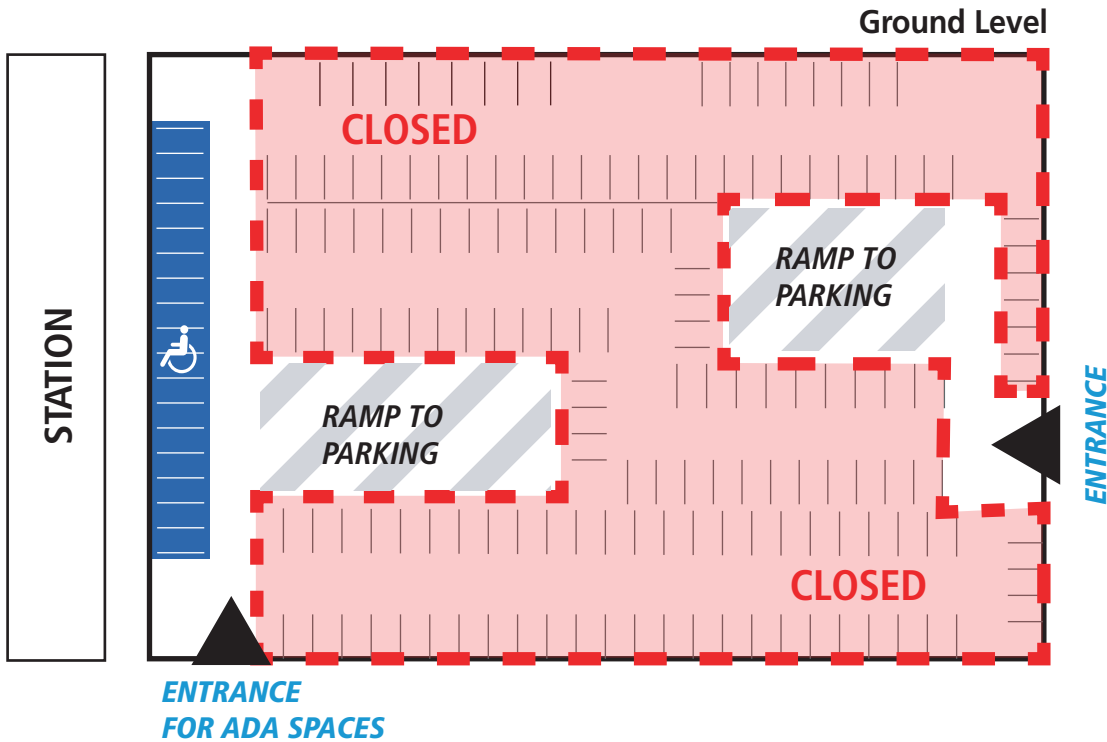

# BART Temporary Parking

## Walnut Creek, Phase 2

Ground level closed for construction except ADA spaces; use second entrance.

Permit parking on ramp and 2nd floor. Fee parking available on upper floors.