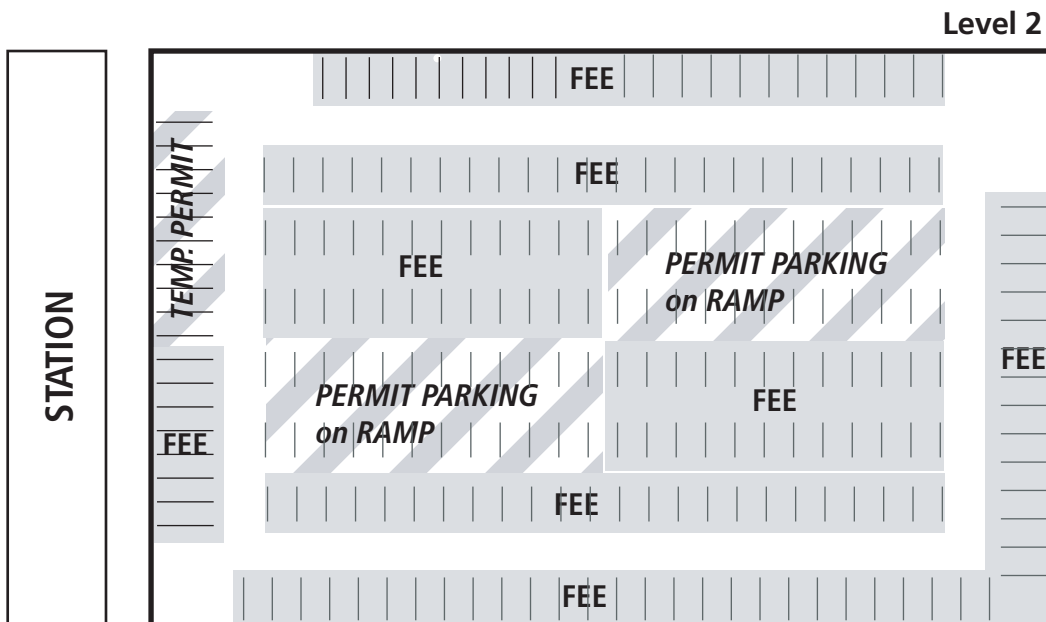

# BART Temporary Parking

## Walnut Creek, Phase 2

Ground level closed for construction except ADA spaces; use second entrance.

Permit parking on ramp and 2nd floor. Fee parking available on upper floors.