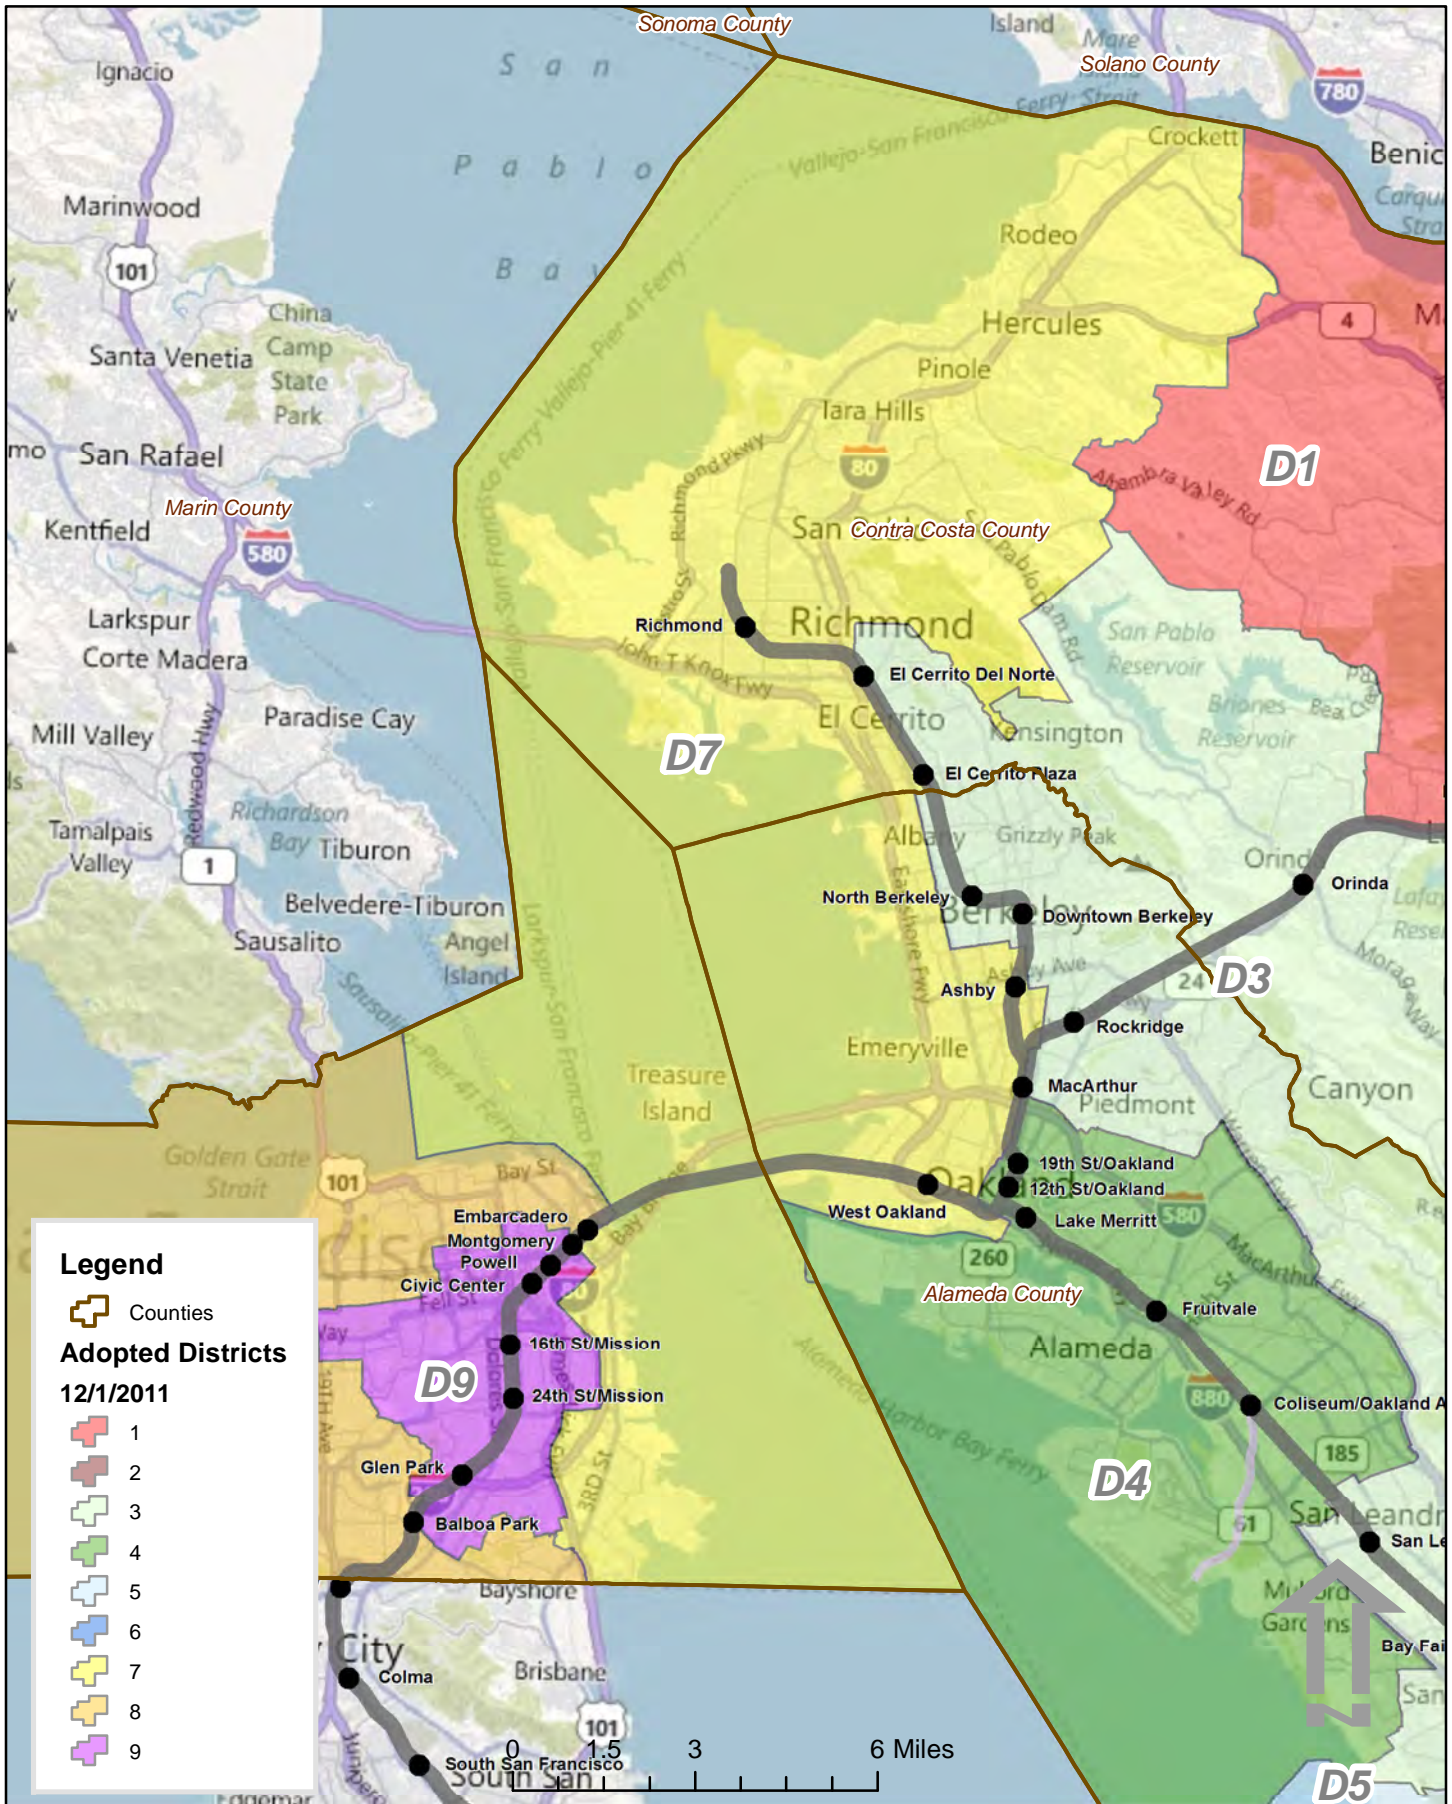

BART Director Election District 7 - 2011

Election Districts 12/1/2011

Map Date: 1/4/2012

Geographic Coordinate System Name: GCS North American 1983

Projected Coordinate System Name: NAD 1983 State Plane California III FIPS 0403 Feet

EGIS Data Provided by the BART Information Technology Department 300 Lakeside Dr. 11th Floor, Oakland, CA 94612