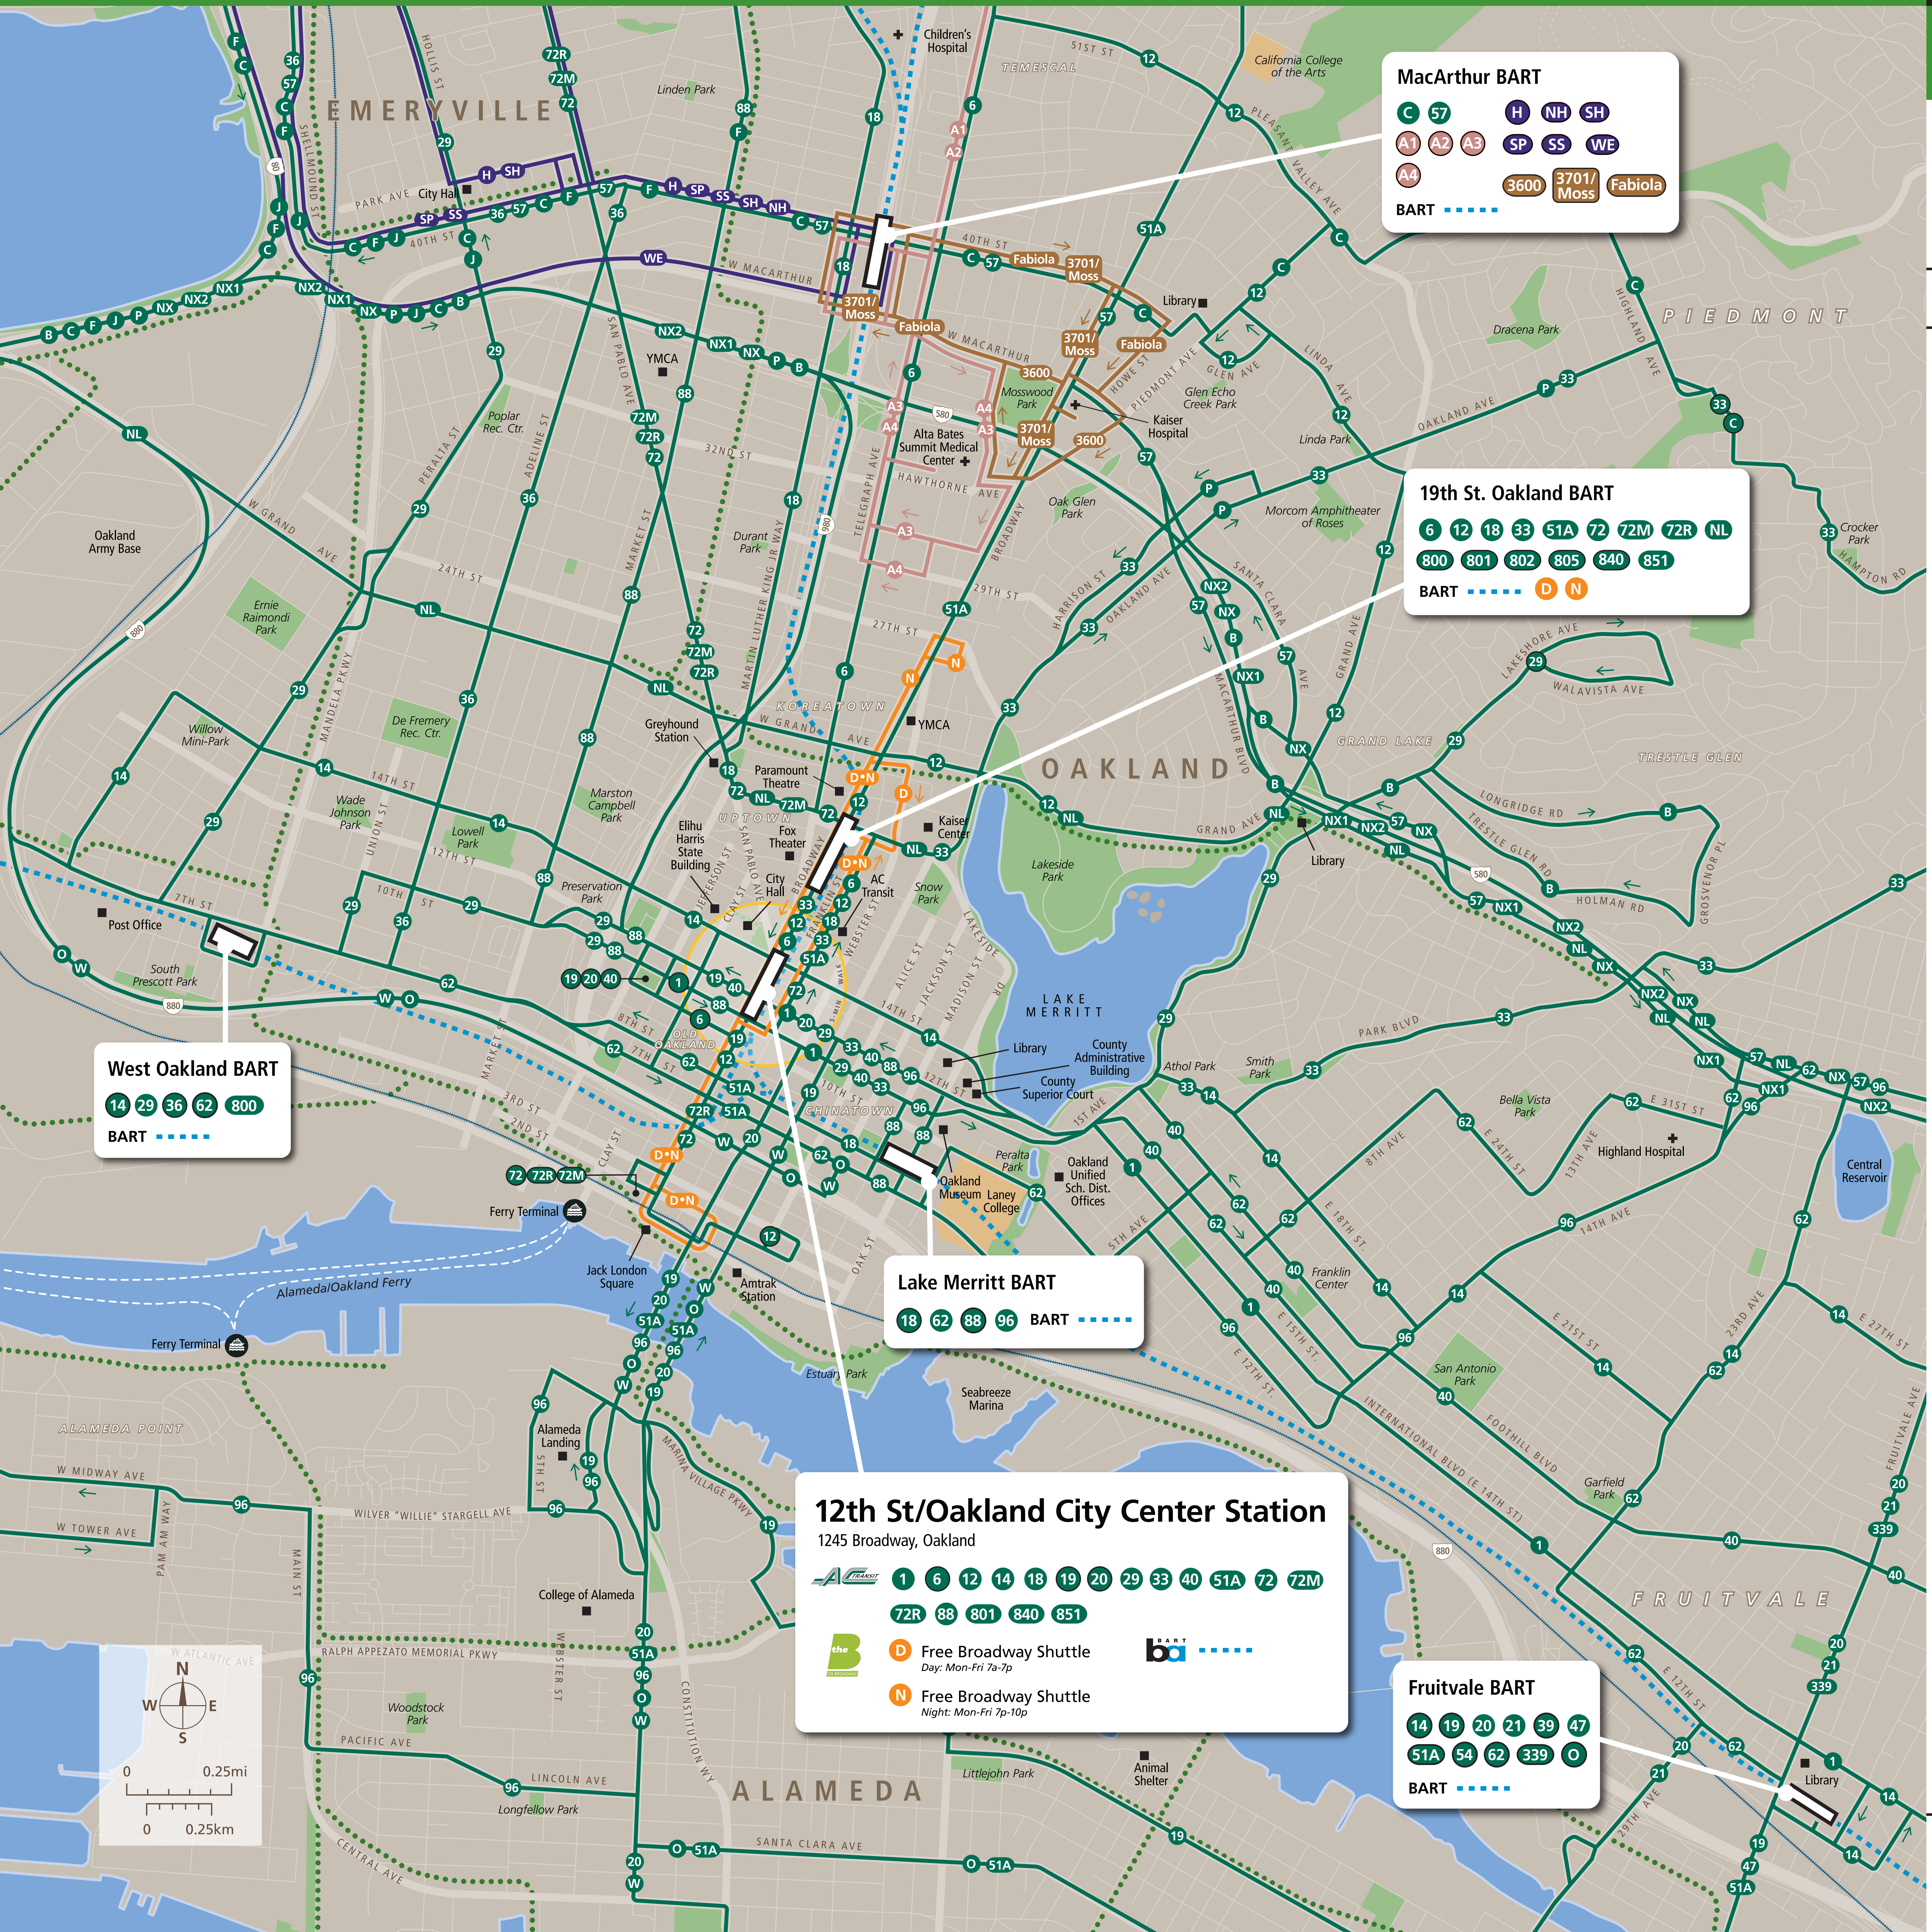

Transit Routes

Rutas del tránsito

公車路線圖

Transit Information

12th Street/ Oakland City Center Station

Oakland

Map Key

- You Are Here
- 5-Minute Walk
  1000ft/305m
- BART
- AC Transit
- Alta Bates Summit Shuttle
- Emery Go-Round
- Free Broadway Shuttle
- 3600 Kaiser Shuttle
- Amtrak
- Route Terminus
- Ferry Terminal
- Bicycle Trail or Lane

This map does not show all commuter, express, special event, or all-night routes. Service may vary with time of day or day of week. Service changes may have occurred since printing. Please consult transit agency schedule or contact 511 for more information.

MacArthur BART

C 57 H NH SH
A1 A2 A3 SP SS WE
A4 3600 3701/Moss Fabiola
BART

19th St. Oakland BART

6 12 18 33 51A 72 72M 72R NL
800 801 802 805 840 851
BART D N

West Oakland BART

14 29 36 62 800
BART

Lake Merritt BART

18 62 88 96 BART

12th St/Oakland City Center Station
1245 Broadway, Oakland

1 6 12 14 18 19 20 29 33 40 51A 72 72M
72R 88 801 840 851

D Free Broadway Shuttle
Day: Mon-Fri 7a-7p

N Free Broadway Shuttle
Night: Mon-Fri 7p-10p

BART

Fruitvale BART

14 19 20 21 39 47
51A 54 62 339 O
BART

**Free Bay Area
Transit Information**
Dial 5-1-1 or visit 511.org