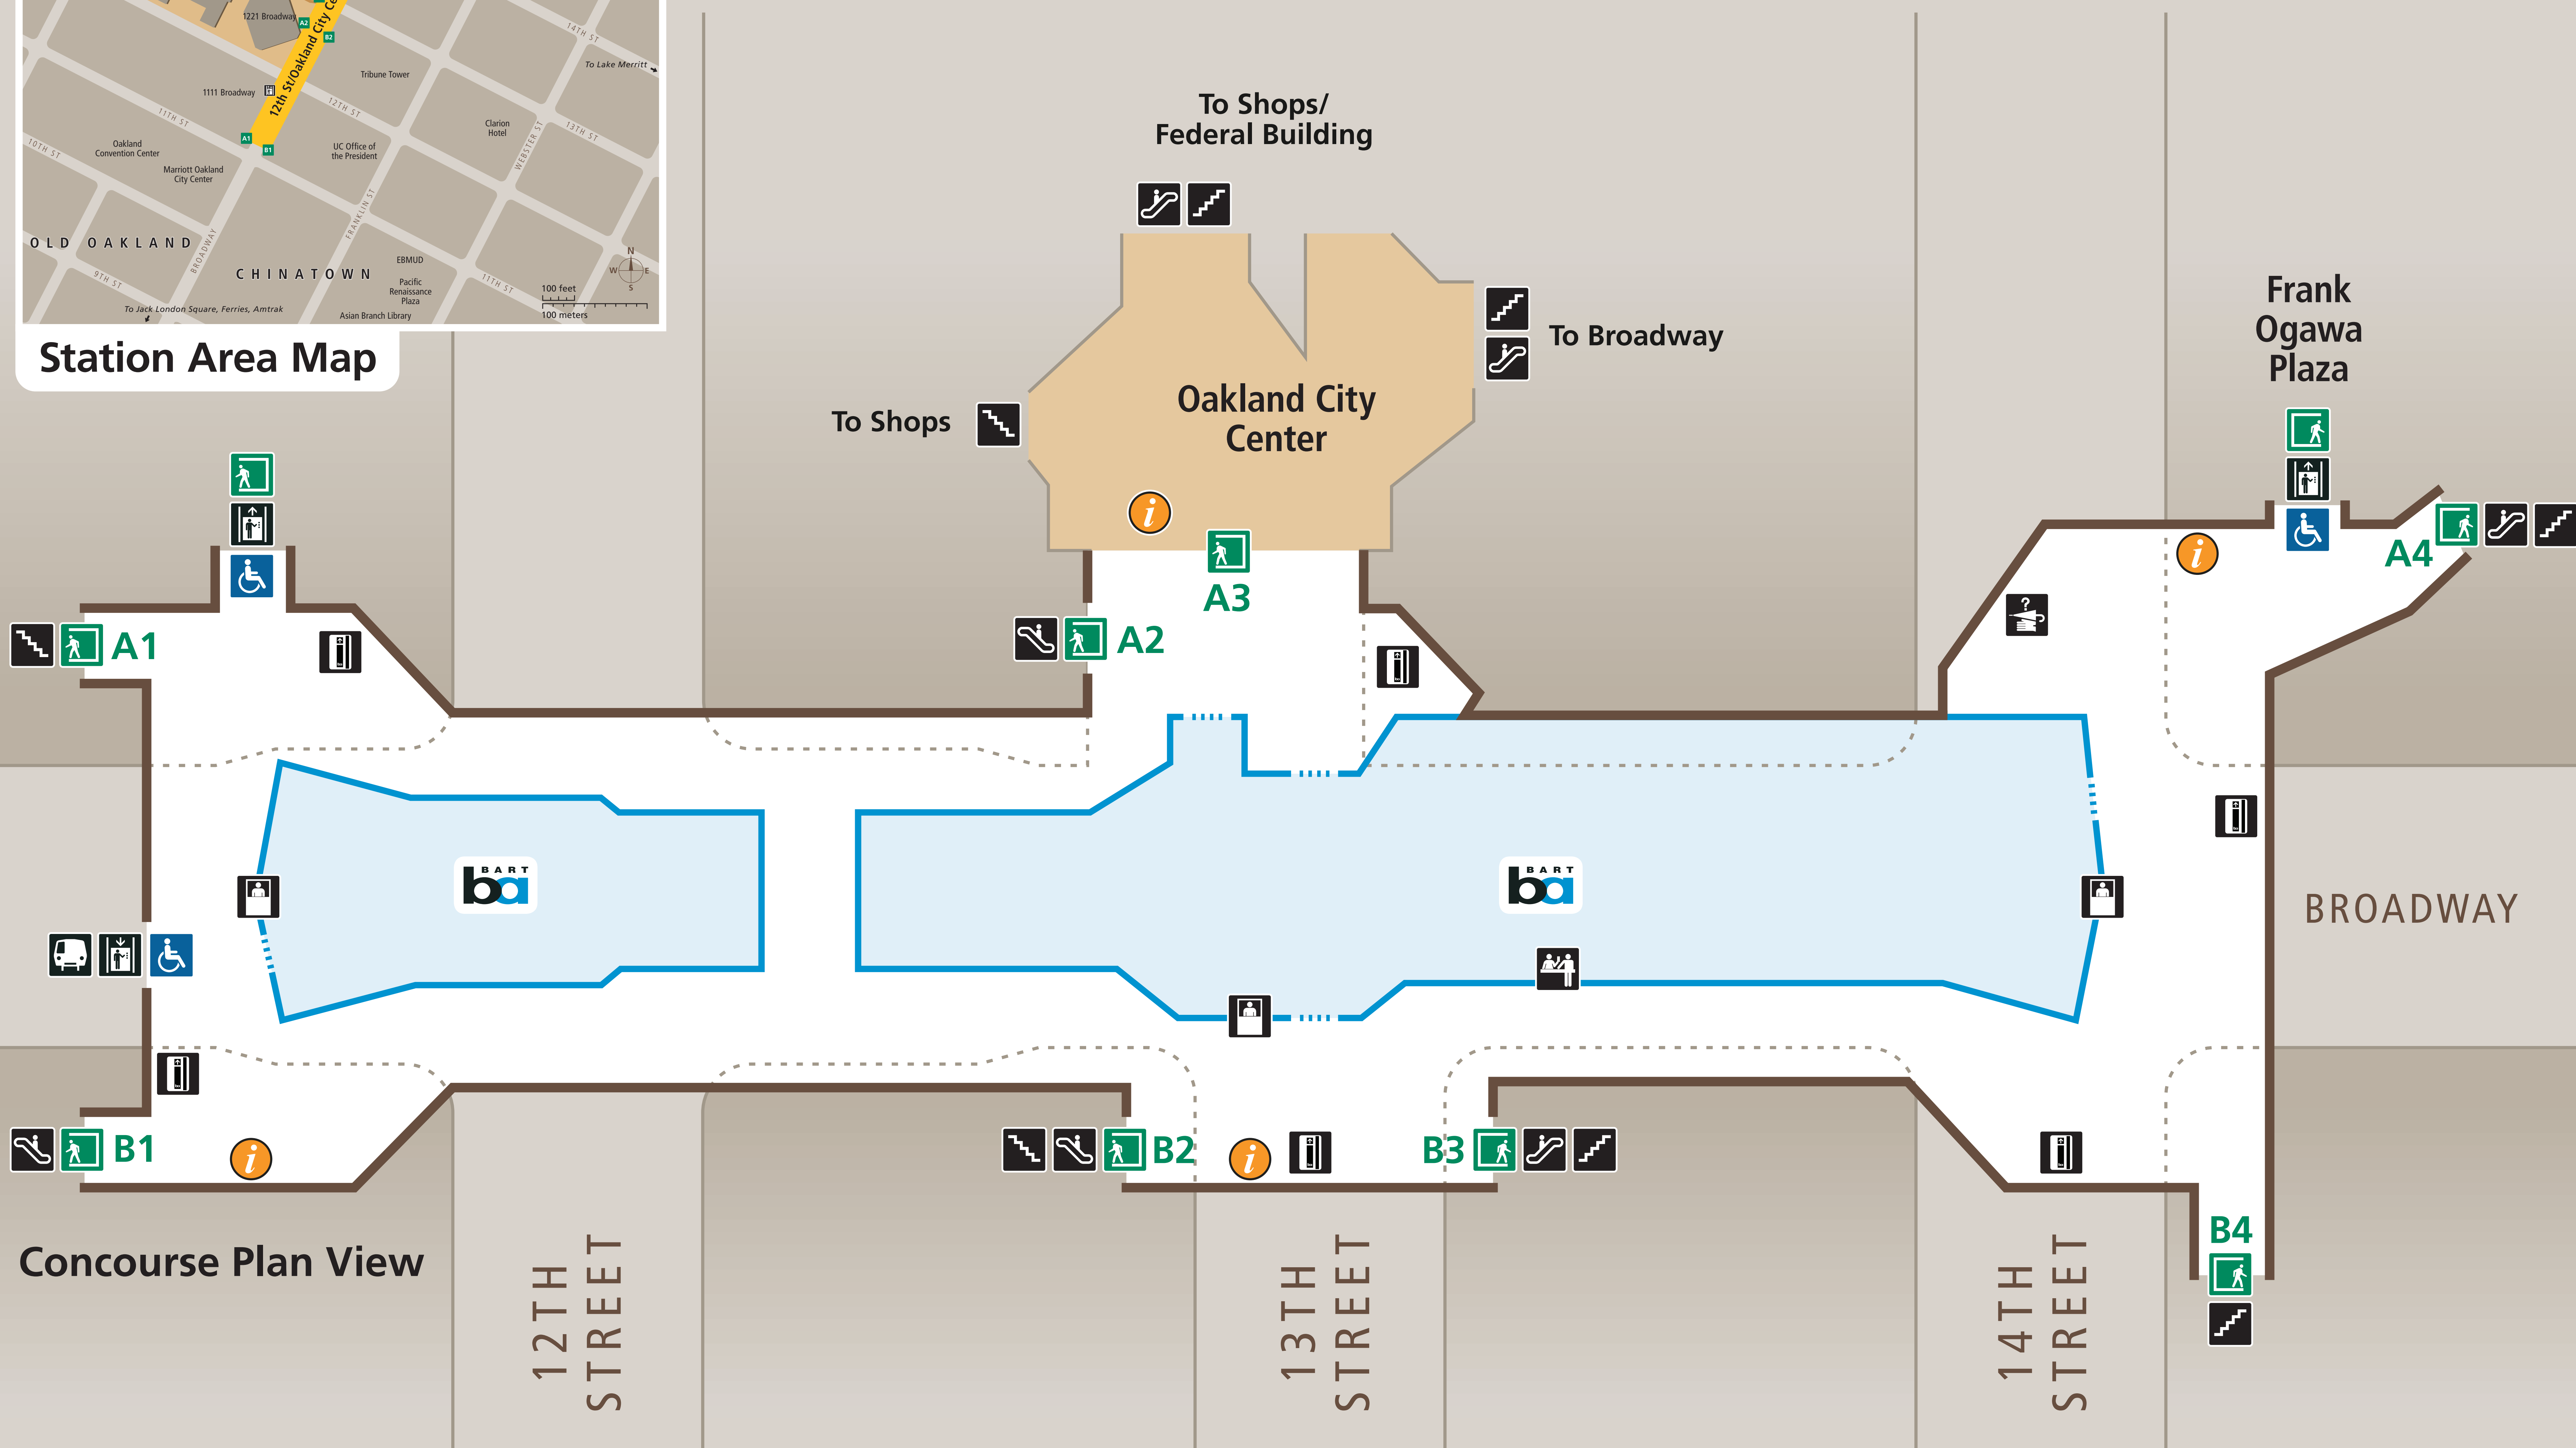

Station Map

Mapa de la estación

車站地圖

Station Area Map

Concourse Plan View

Station Section View

Transit Information

12th Street/ Oakland City Center Station

Oakland

Map Key

- You Are Here
- Transit Information
- Exit
- A1** to Broadway & 11th St / Convention Center
- A2** to Broadway & 12th St
- A3** to Oakland City Center
- A4** to Ogawa Plaza / City Hall
- B1** to Broadway & 11th St / Chinatown
- B2** to Broadway & 12th St
- B3** to Broadway & 14th St
- B4** to 14th & Franklin St
- BART Tickets
- BART Train
- Elevator
- Escalator
- Lost and Found
- Stairs
- Station Agent Booth
- Ticket Exchange
- Wheelchair Accessible