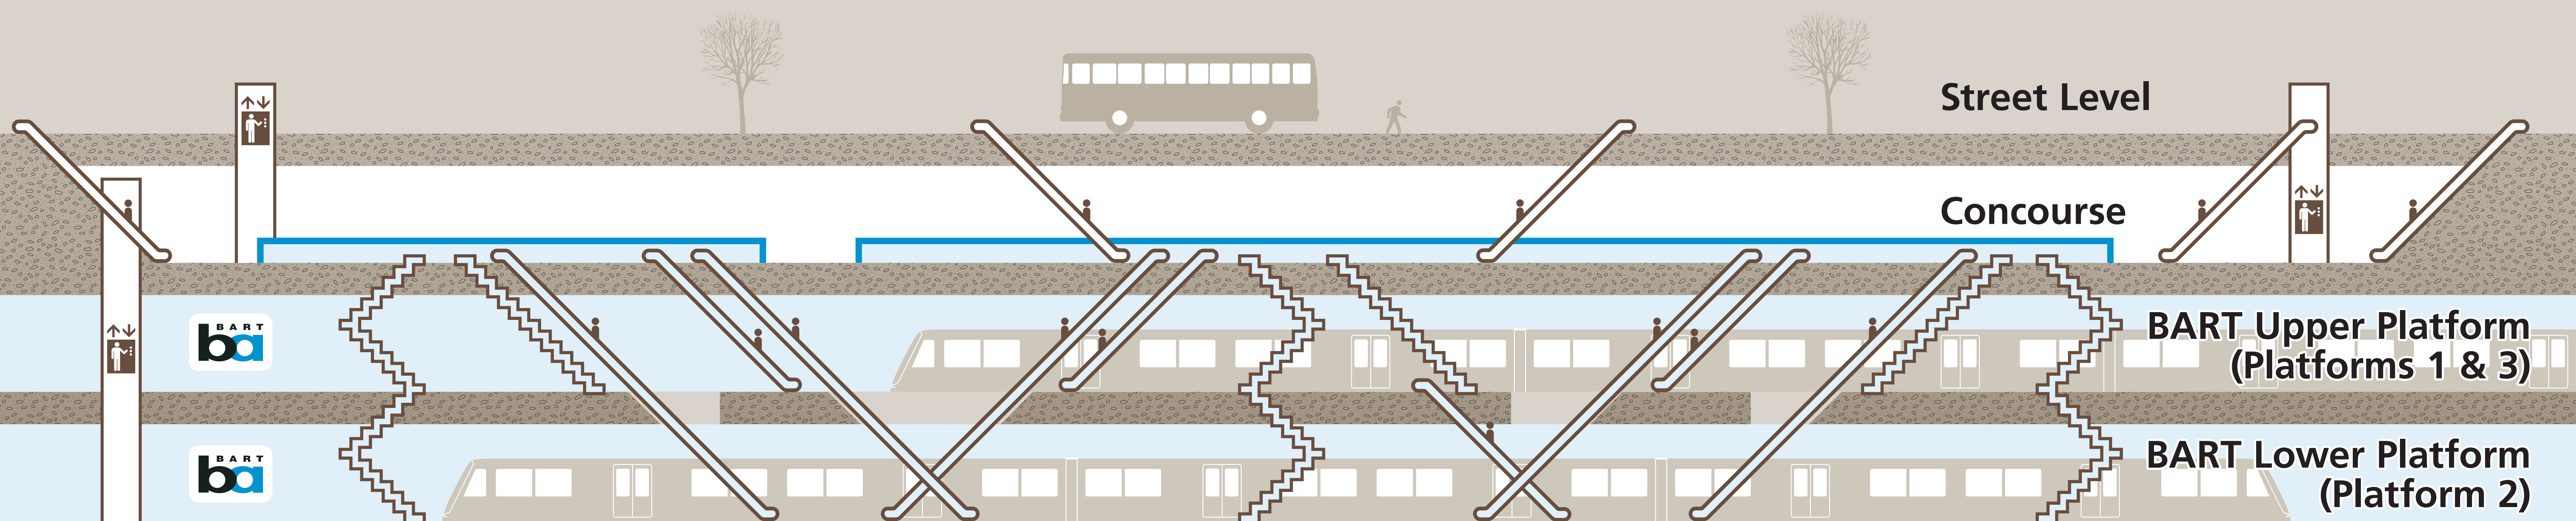

Station Map

Mapa de la estación

車站地圖

Station Area Map

Concourse Plan View

Station Section View

Transit Information

12th Street/ Oakland City Center Station

Oakland

Map Key

- You Are Here
- Transit Information
- Exit
- A1** to Broadway & 11th St / Convention Center
- A2** to Broadway & 12th St
- A3** to Oakland City Center
- A4** to Ogawa Plaza / City Hall
- B1** to Broadway & 11th St / Chinatown
- B2** to Broadway & 12th St
- B3** to Broadway & 14th St
- B4** to 14th & Franklin St
- BART Tickets
- BART Train
- Elevator
- Escalator
- Lost and Found
- Stairs
- Station Agent Booth
- Ticket Exchange
- Wheelchair Accessible

Free Bay Area
Transit Information
Dial 5-1-1 or visit 511.org

Sponsored by the Metropolitan Transportation Commission. Contact us at (510) 817-5900 or signcomments@mtc.ca.gov.