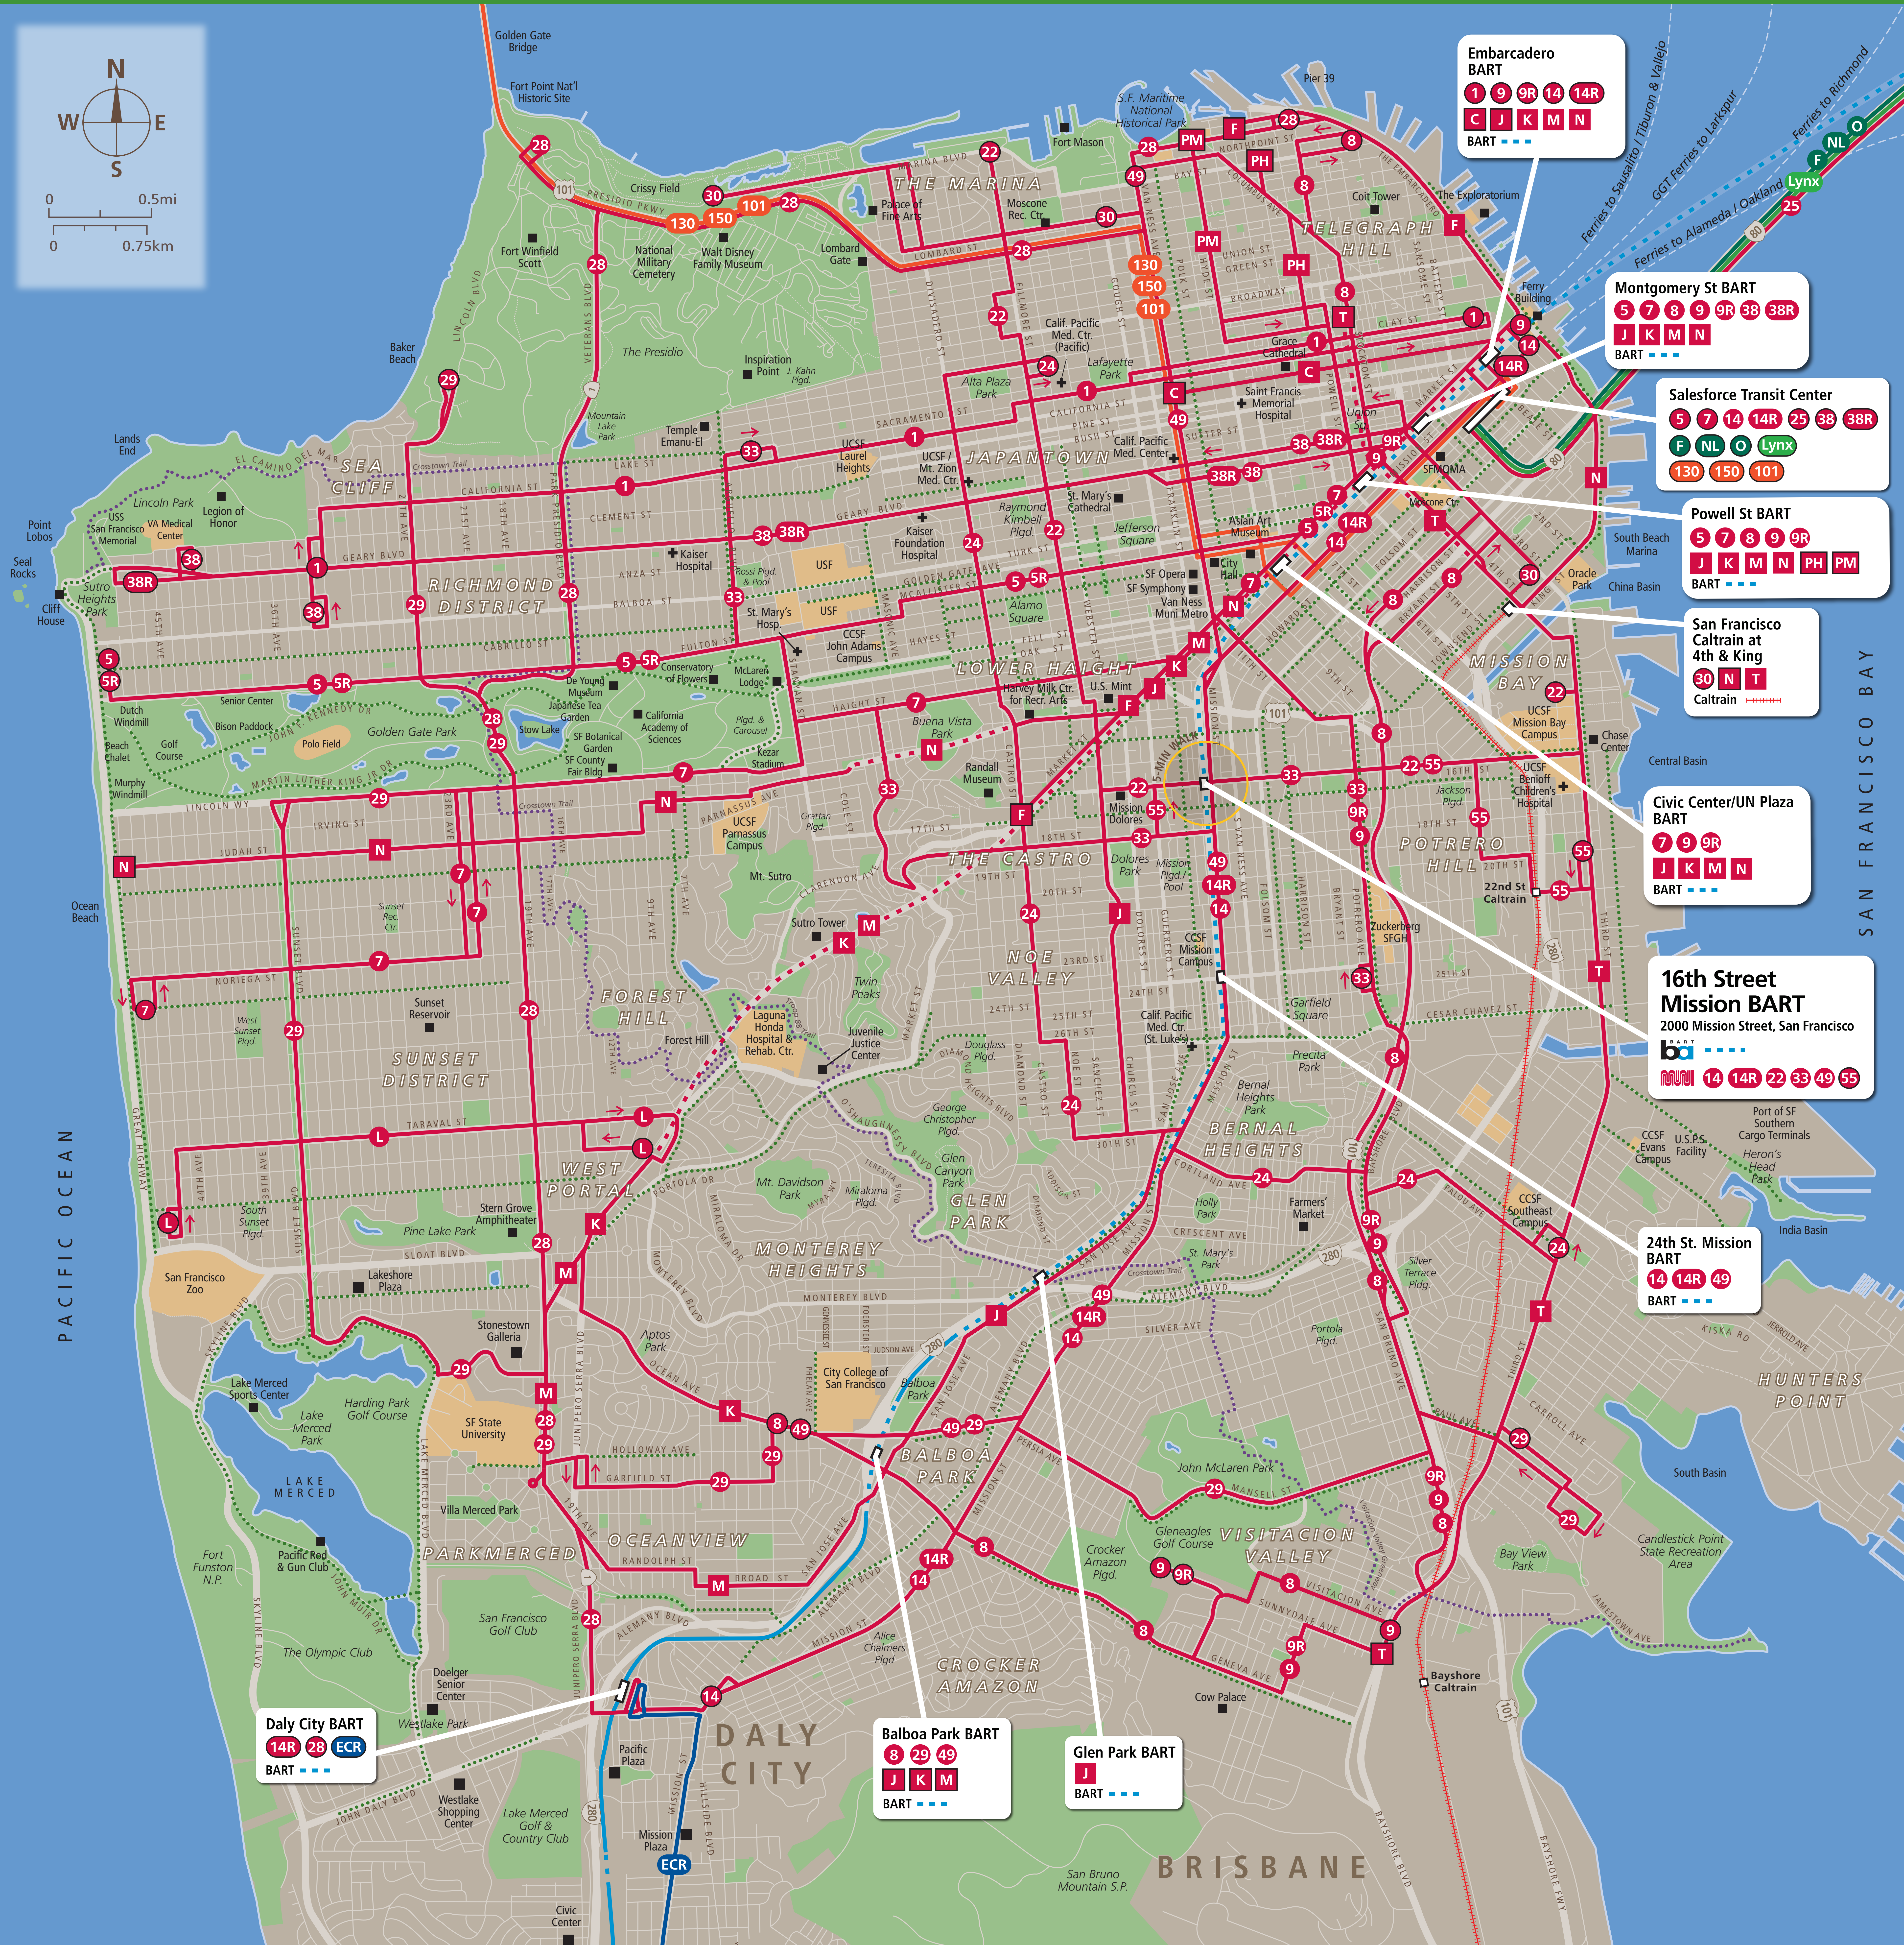

Transit Routes

Rutas del tránsito

公車路線圖

0 0.5mi
0 0.75km

Transit Information

16th St. Mission Station

San Francisco

Map Key

- ★ You Are Here
- BART
- - - BART (underground)
- ==== Caltrain
- —49— Muni Bus
- —K— Muni Metro/Street Car/Cable Car
- ..... Muni Metro (underground)
- —30— Golden Gate Transit
- —ECR— SamTrans
- —O— AC Transit
- —Lynx— WestCAT
- —49— End of Route
- ..... Bicycle route
- ..... Crosstown Trail (bicycle)

This map shows service from this station, as well as a limited selection of other routes, including Muni Metro and Muni Rapid routes. It does not show commuter, express, special event, or all-night routes. Service may vary with time of day or day of week. Service changes may have occurred since printing. Please consult transit agency schedule or contact 511 for more information.

Some Muni lines operate all night. Visit www.sfmta.com or call 311 for more information.

Getting to Chase Center

55 78X

Muni public transit is one of the most convenient ways to get to Chase Center. Your event ticket is also your Muni ticket. By Muni bus from the 16th Street/ Mission BART Station, take the 55 16th Street or 78X 16th Street Arena Express.

Call 511 | 511.org