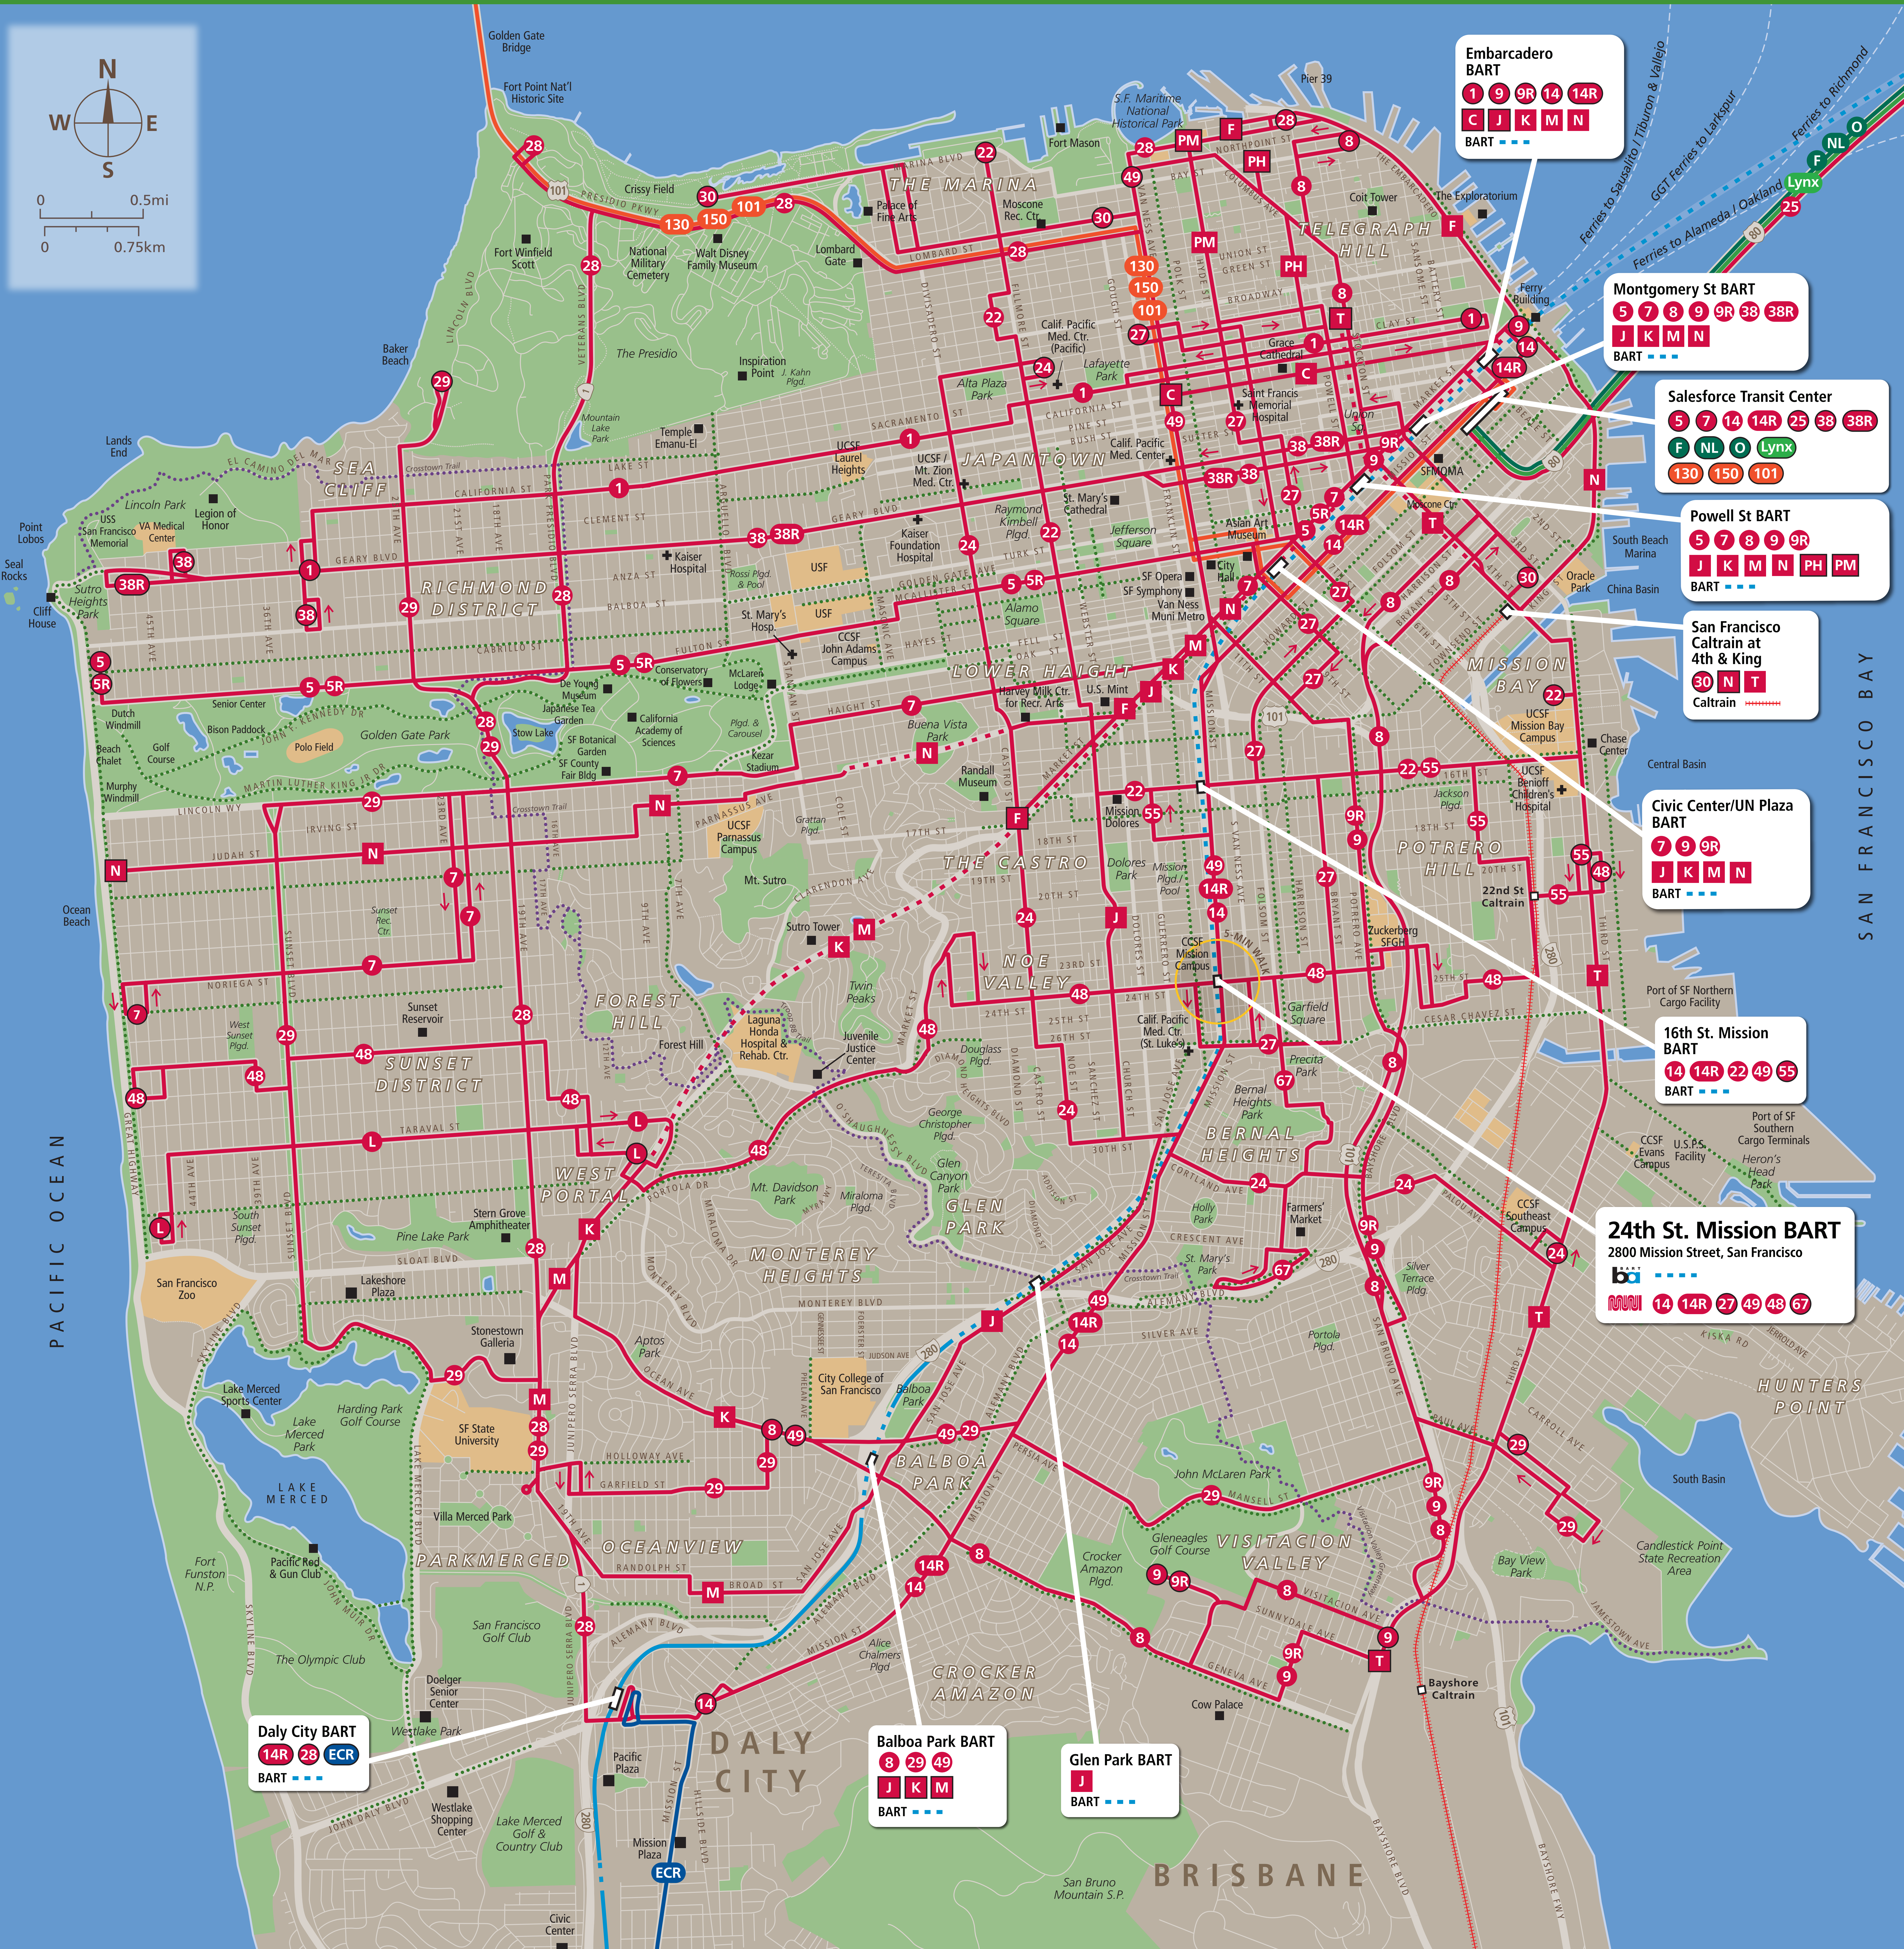

Transit Routes

Rutas del tránsito

公車路線圖

Transit Information

24th St. Mission Station

San Francisco

Map Key

- ★ You Are Here
- BART
- --- BART (underground)
- ==== Caltrain
- —49— Muni Bus
- —K— Muni Metro/Street Car/Cable Car
- --- Muni Metro (underground)
- —30— Golden Gate Transit
- —ECR— SamTrans
- —O— AC Transit
- —Lynx— WestCAT
- —49— End of Route
- ..... Bicycle route
- ..... Crosstown Trail (bicycle)

This map shows service from this station, as well as a limited selection of other routes, including Muni Metro and Muni Rapid routes. It does not show commuter, express, special event, or all-night routes. Service may vary with time of day or day of week. Service changes may have occurred since printing. Please consult transit agency schedule or contact 511 for more information.

Some Muni lines operate all night. Visit www.sfmta.com or call 311 for more information.

Call 511 | 511.org