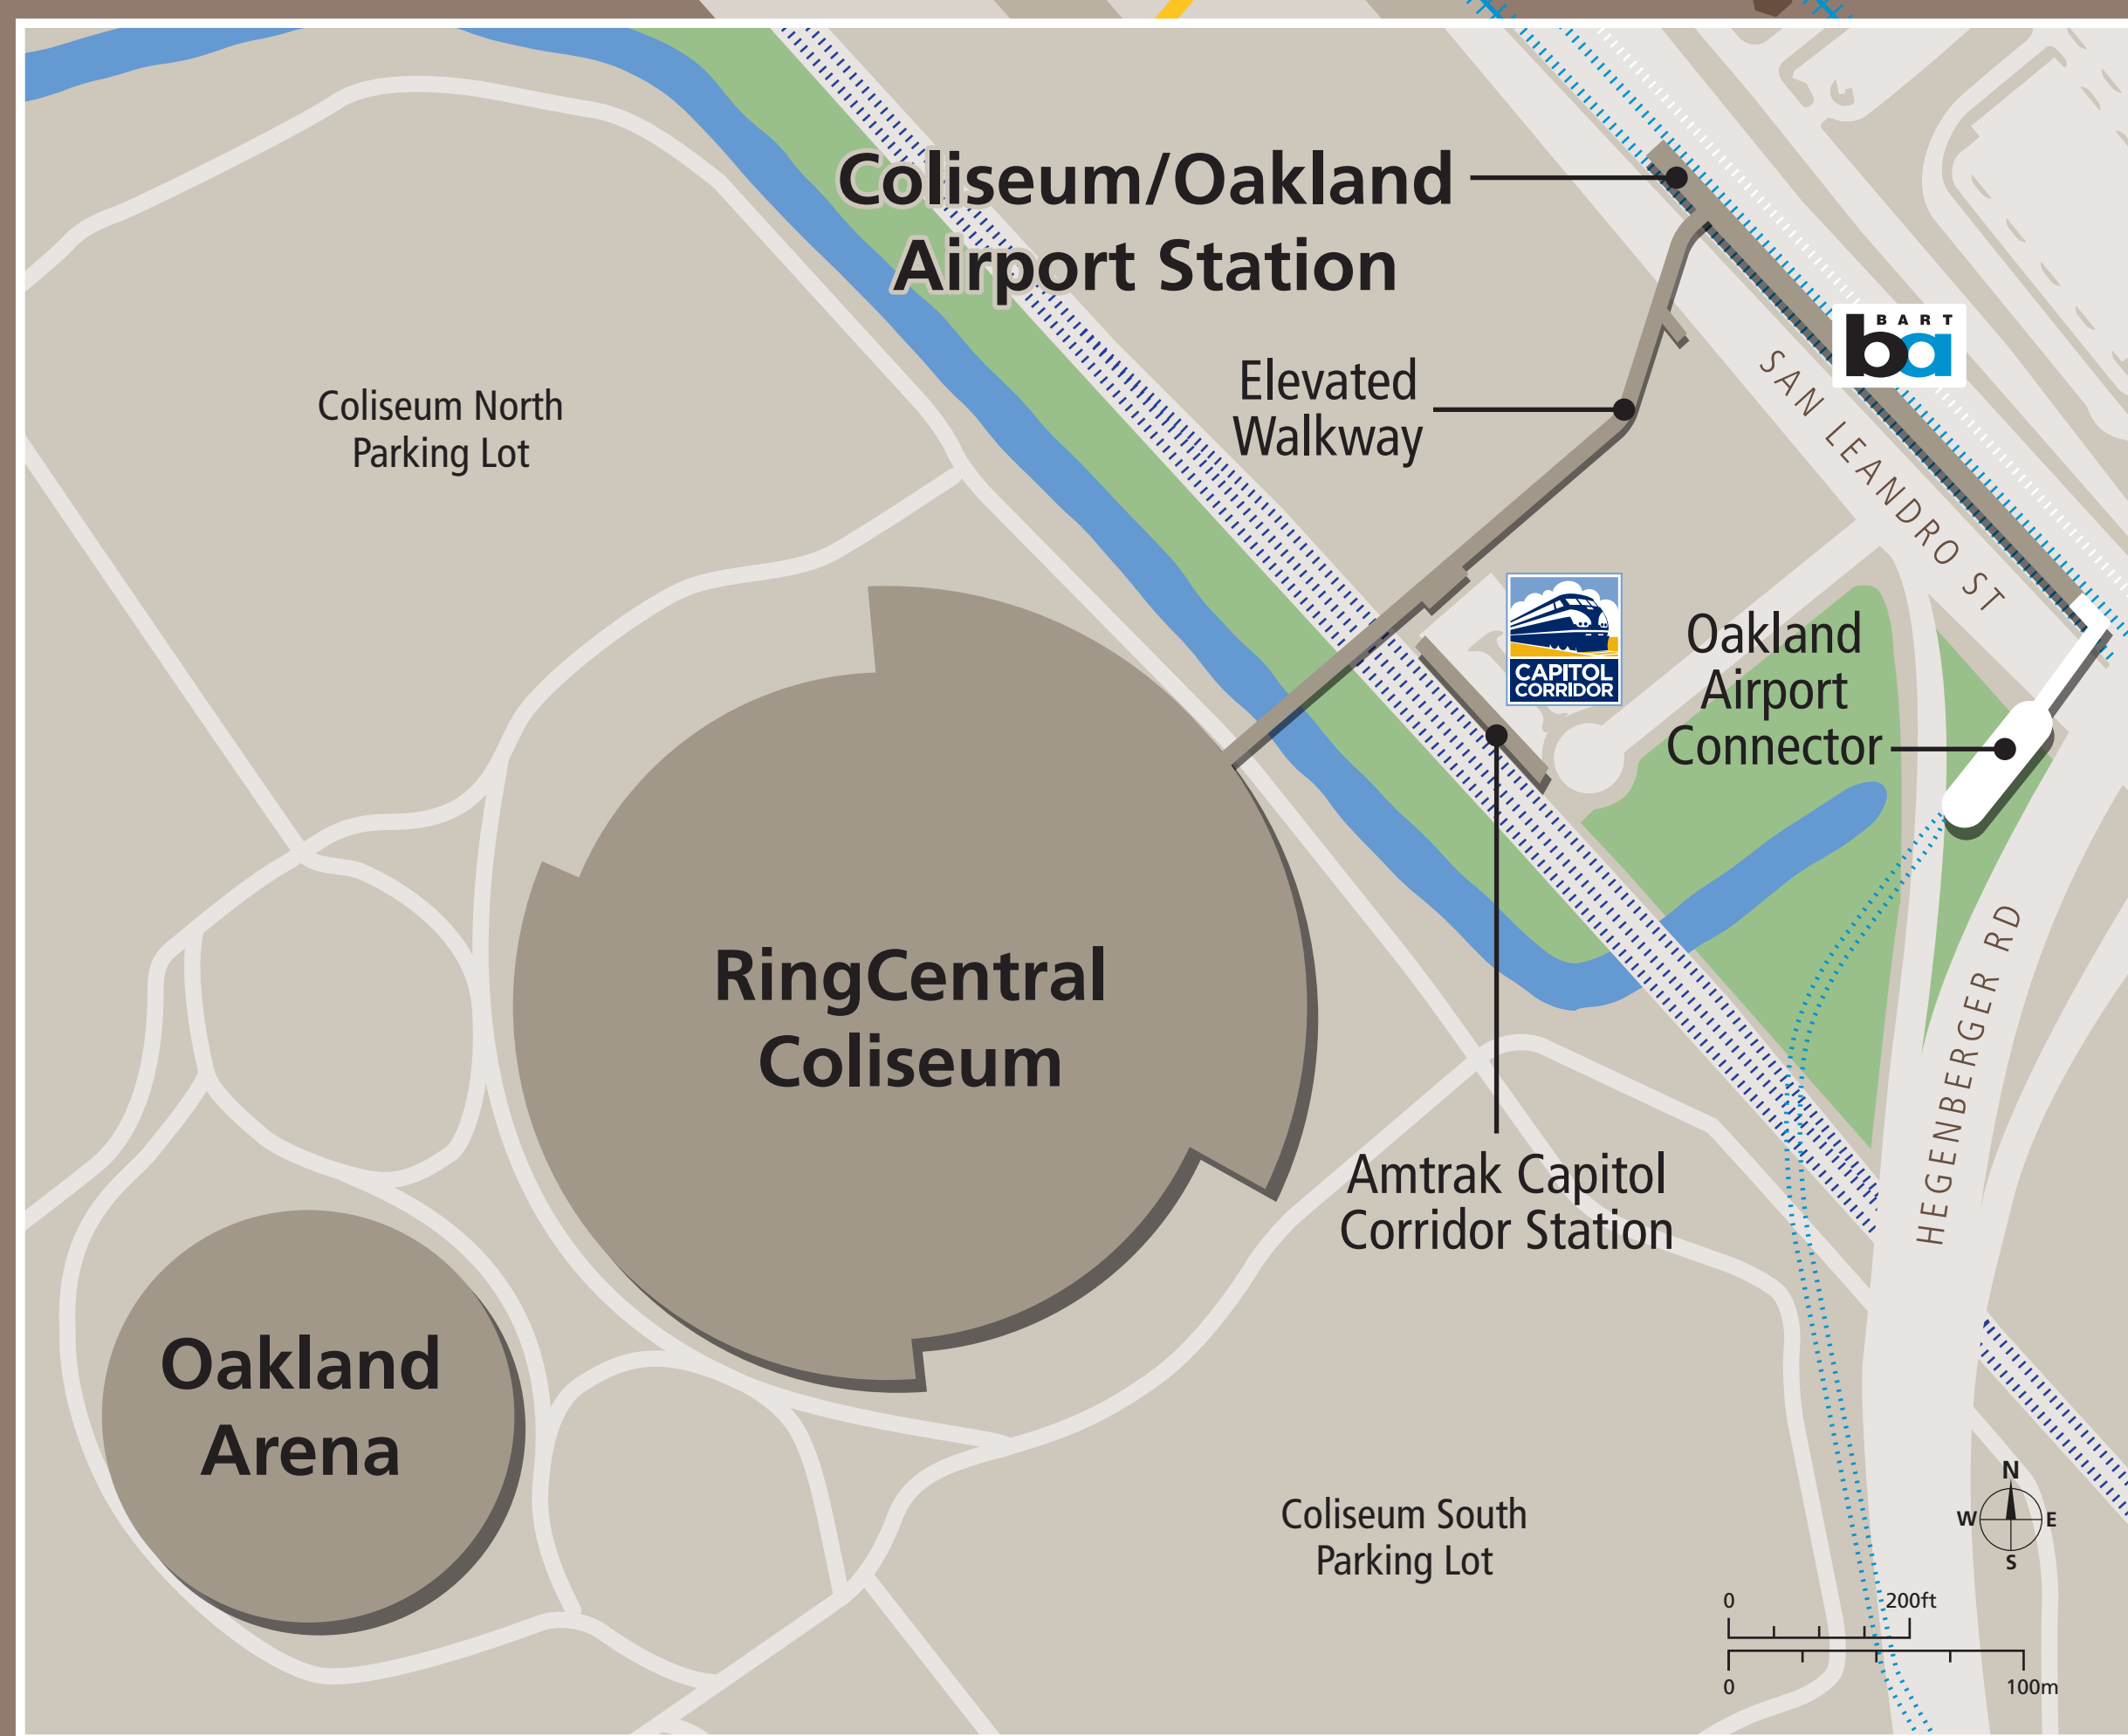

Transit Stops

Paradas del tránsito

公車站地圖

Transit Information

Coliseum Station

Oakland

Connection to Coliseum / Arena