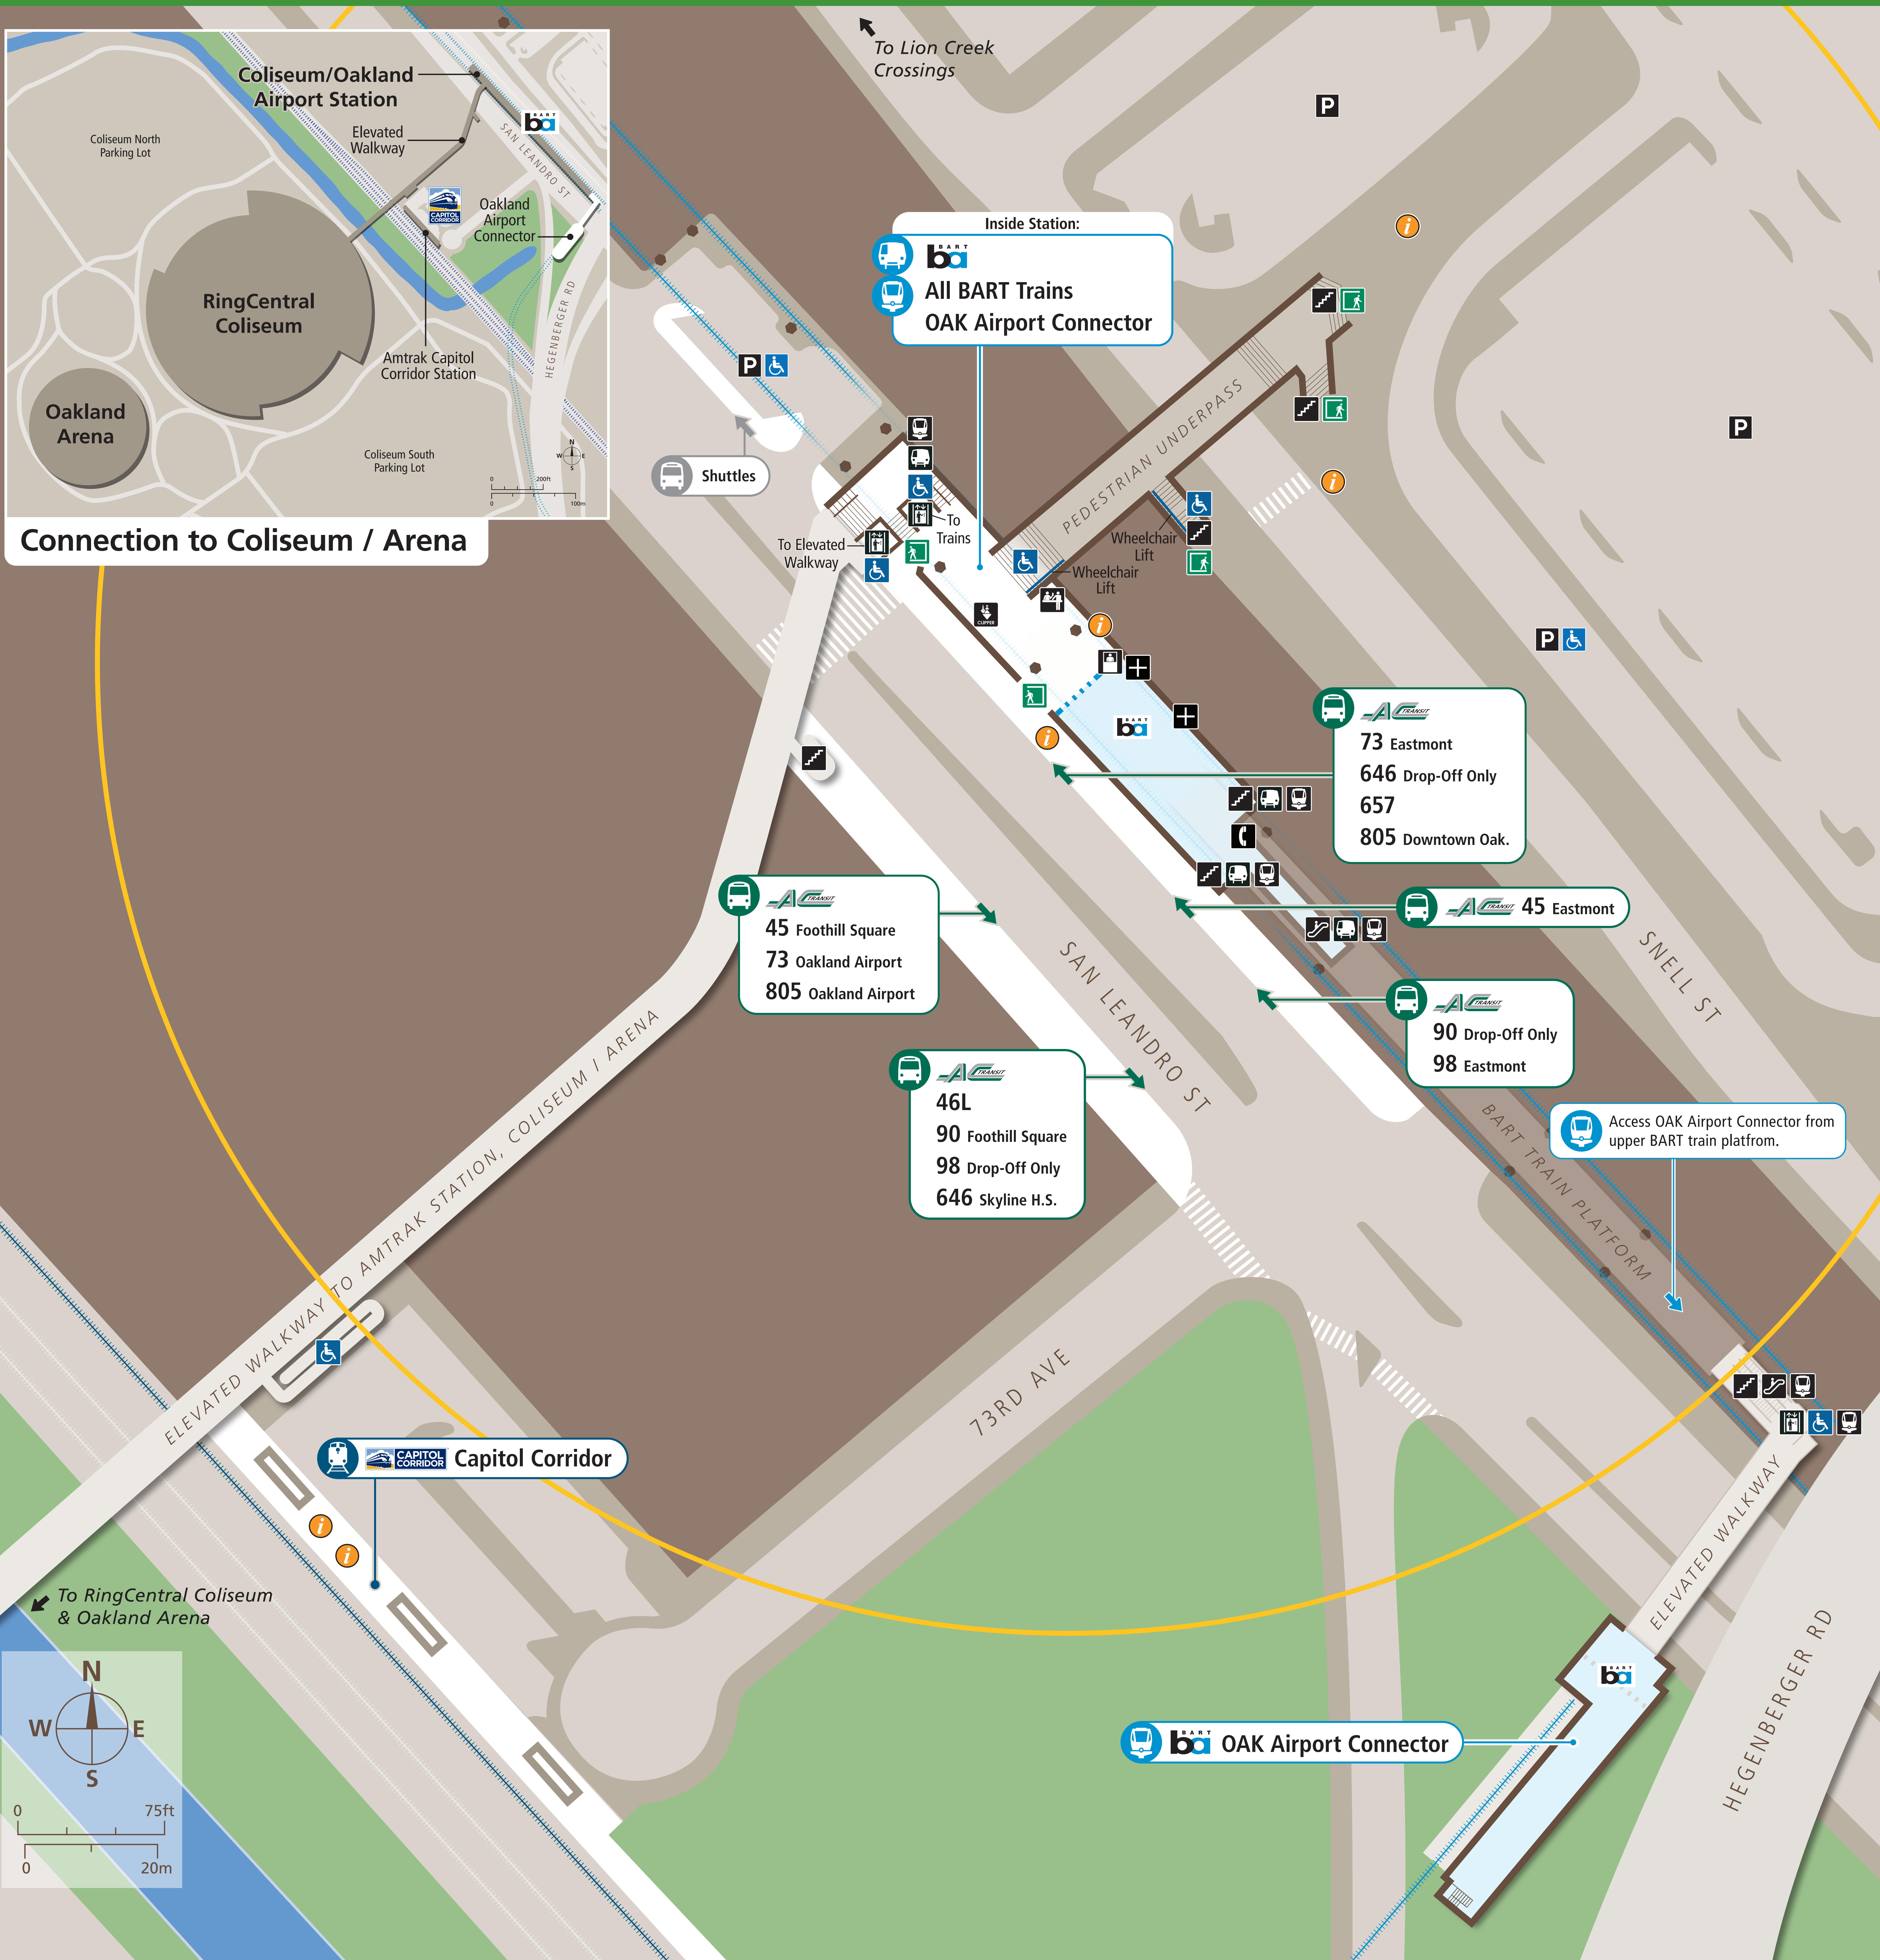

- ★ You Are Here
- 5-Minute Walk
  1000ft/305m Radius
- BART Train
- OAK Airport Connector
- Bus
- Bus Stop
- Elevator
- Escalator
- Parking
- Stairs
- Station Agent Booth
- Station Entrance/Exit
- Telephone
- Ticket Vending:
  - Addfare
  - Clipper / Add Cash Value
- Transit Information
- Transit Store (Ticket Purchase)
- Wheelchair Accessible
- AC Transit
- **Local Bus Lines**
  - 45 Eastmont Transit Center
  - 45 Foothill Square
  - 46L Grass Valley
  - 73 Eastmont Transit Center
  - 73 Oakland International Airport
  - 90 90th Ave & Foothill Square
  - 98 98th Ave & Eastmont Transit Center
  - 657 Oakland High School
  - 646 Skyline High School
- **All Nighter Bus Lines (Approx. 1 am - 5 am)**
  - 805 Downtown Oakland
  - 805 Oakland Airport

Call 511 | 511.org