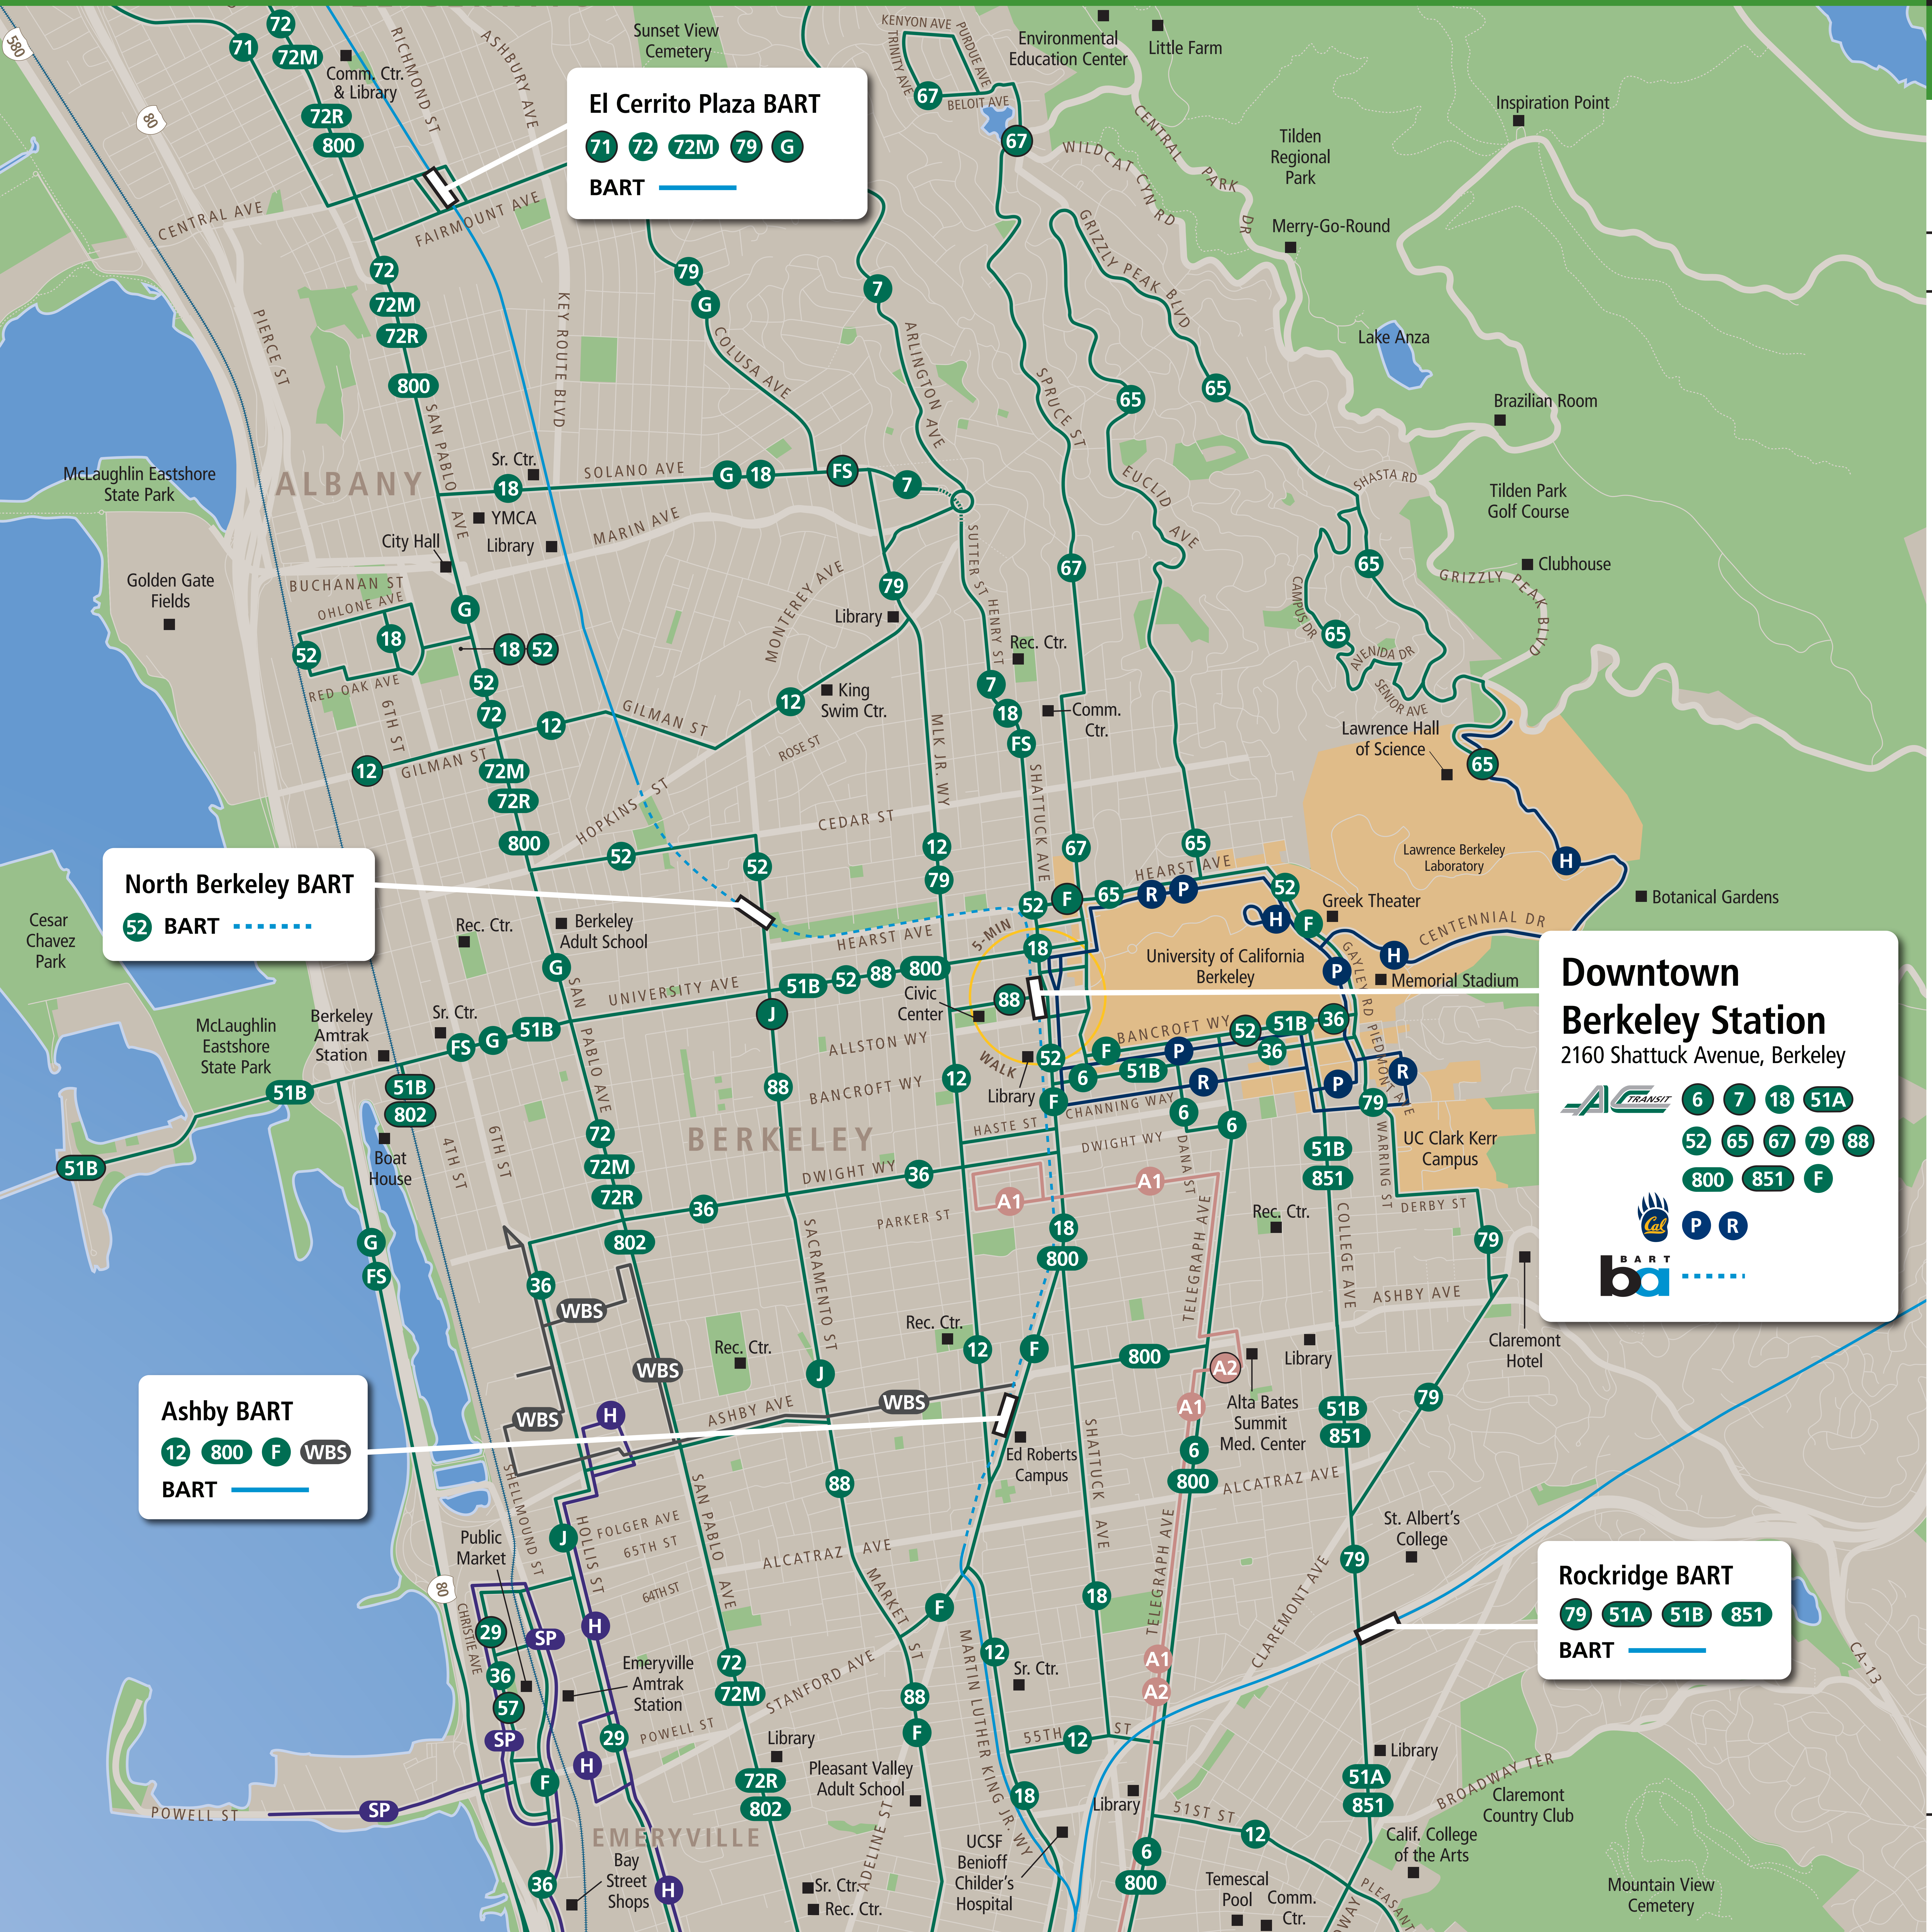

Transit Routes

Rutas del tránsito 公車路線圖

El Cerrito Plaza BART
 71 72 72M 79 G
 BART

North Berkeley BART
 52 BART

Ashby BART
 12 800 F WBS
 BART

Downtown Berkeley Station
 2160 Shattuck Avenue, Berkeley

AC TRANSIT 6 7 18 51A
 52 65 67 79 88
 800 851 F
 P R
 BART ba

Rockridge BART
 79 51A 51B 851
 BART

Transit Information

Downtown Berkeley Station

Berkeley

- Map Key**
- ★ You Are Here
 - 5-Minute Walk 1000ft/305m Radius
 - BART
 - BART (underground)
 - Amtrak
 - 18 AC Transit
 - A2 Alta Bates Summit Shuttle
 - P Bear Transit
 - H Emery Go-Round
 - WBS West Berkeley Shuttle
 - 18 Route Terminus

This map does not show all commuter, express, special event, or all-night routes. Service may vary with time of day or day of week. Service changes may have occurred since printing. Please consult transit agency schedule or contact 511 for more information.