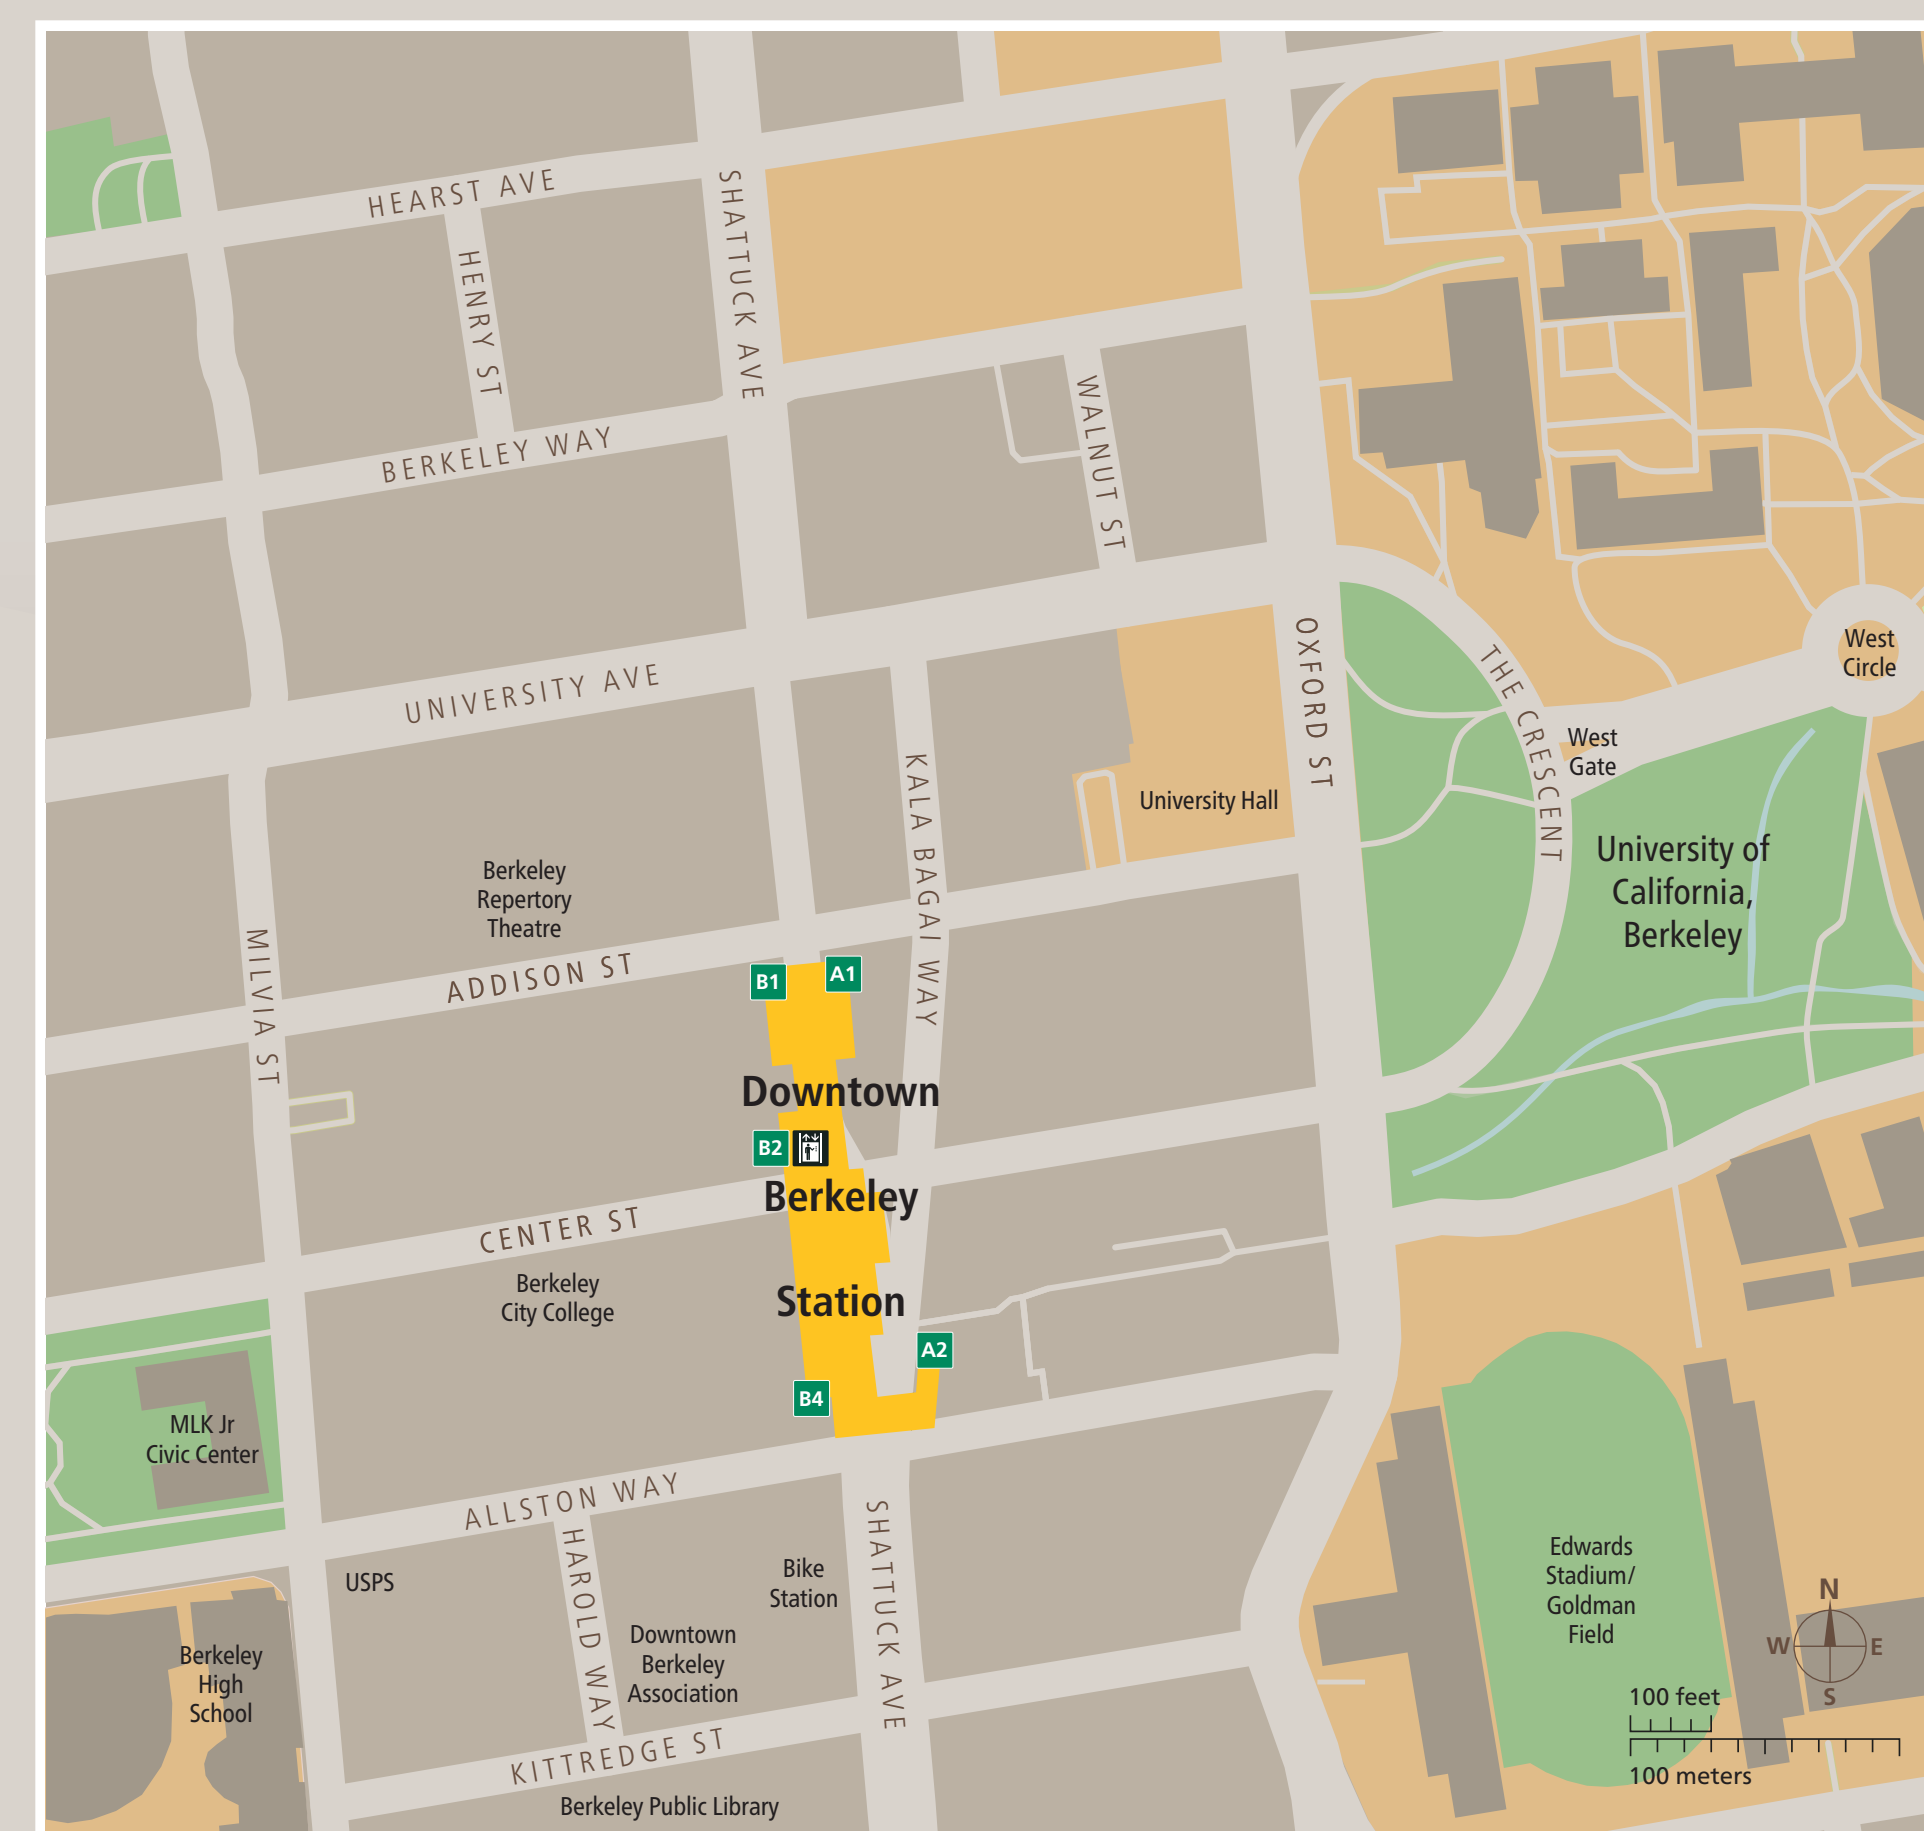

Station Map

Mapa de la estación

車站地圖

Station Area Map

ADDISON ST

CENTER ST

SHATTUCK AVE

ALLSTON WAY

↑ To UC Berkeley

↓ To MLK Jr Civic Center