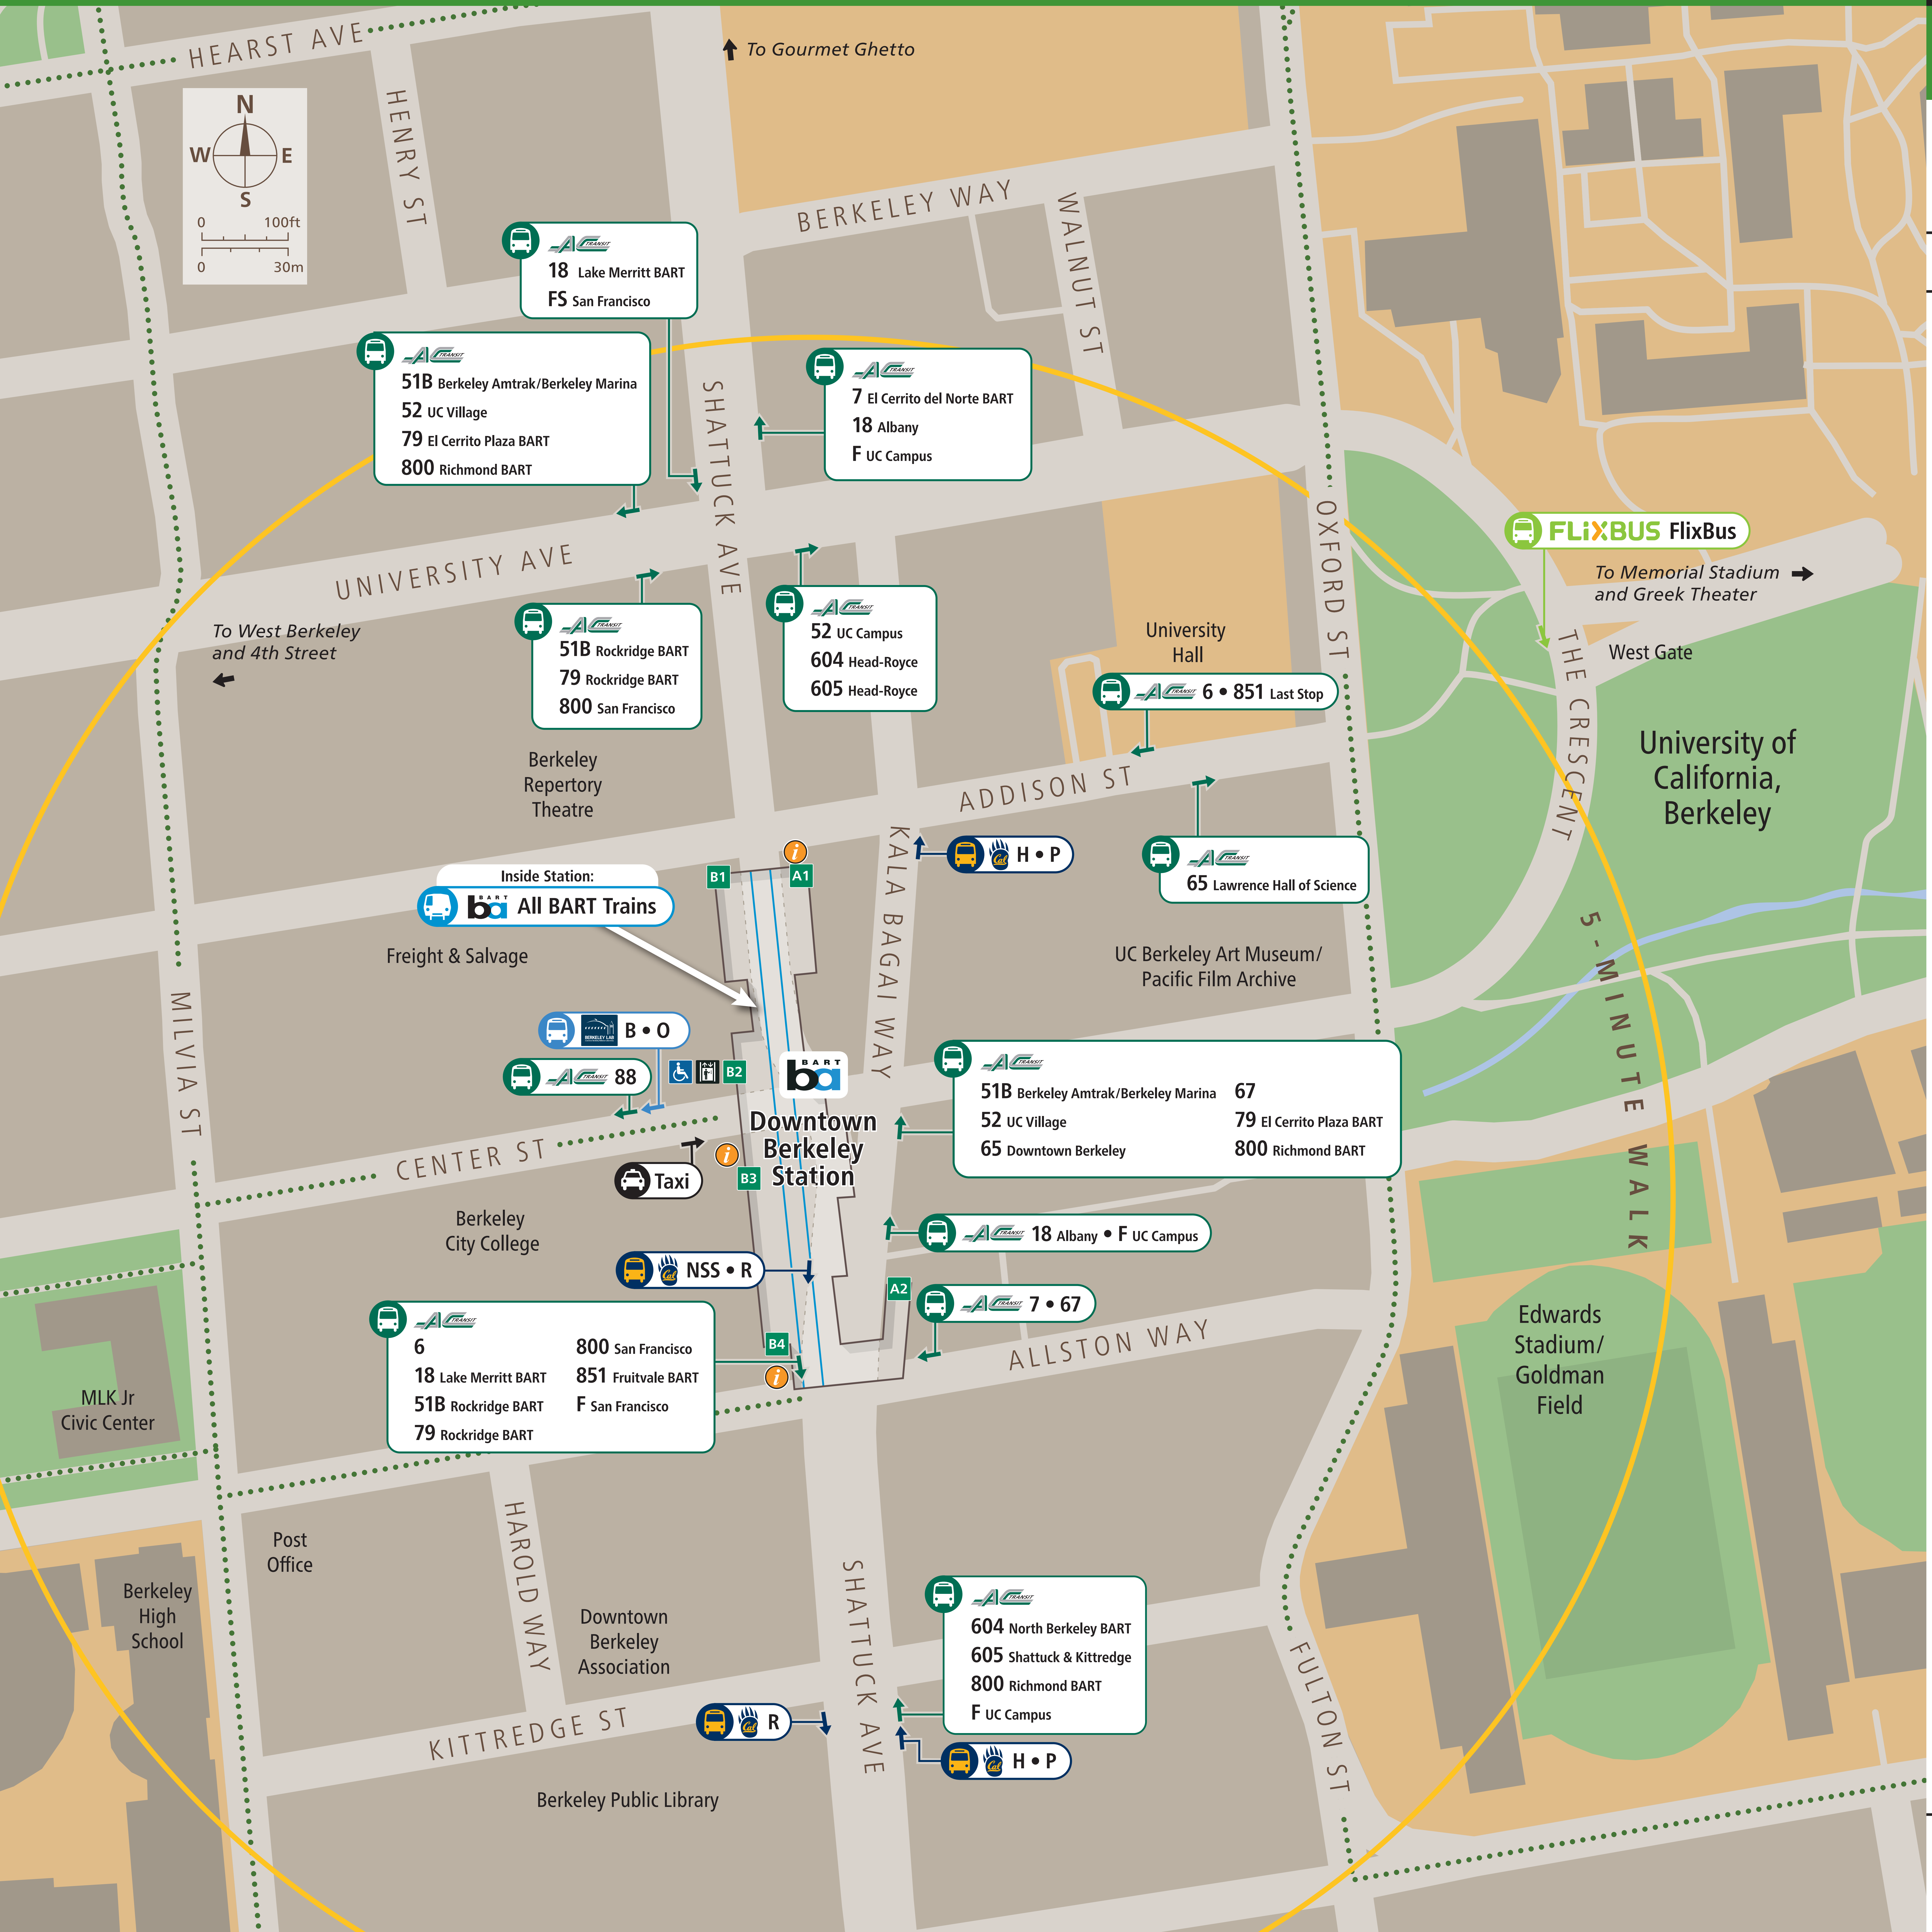

Transit Stops

Paradas del tránsito

公車站地圖

Transit Information

Downtown Berkeley Station

Berkeley

Map Key

- ★ You Are Here
- 5-Minute Walk
  1000ft/305m Radius
- B2 Station Entrance/Exit
- BART Train
- Bus
- Bus Stop
- Elevator
- Wheelchair Accessible
- Transit Information
- Bike Lane, Bike Boulevard,
  or Bike Friendly Street

Transit Lines

AC Transit	
Local Bus Lines	
6	Downtown Oakland
7	El Cerrito del Norte BART
18	University Village, Albany
18	Lake Merritt BART
51B	Berkeley Amtrak / Berkeley Marina
51B	Rockridge BART
52	University Village, Albany
52	UC Berkeley
65	Lawrence Hall of Science
67	Spruce St & Grizzly Peak Blvd
79	El Cerrito Plaza BART
79	Rockridge BART
88	Lake Merritt BART
All Nighter Bus Lines (Approx. 1 am - 5 am)	
800	Market St & Van Ness Ave, San Francisco
800	Richmond BART
851	Fruitvale BART
Transbay Bus Lines	
F	Salesforce Transit Center, San Francisco
FS	Salesforce Transit Center, San Francisco

Bear Transit	
H	Hills Line
P	Perimeter Line
R	Reverse Perimeter
NSS	Night Safety South

Berkeley Lab (LBNL) Shuttle	
B	Blue Route - Blackberry Gate
O	Orange Route - Strawberry Gate

Call 511 | 511.org

Inside Station:
All BART Trains

Freight & Salvage

B • O

88

Taxi

NSS • R

6 800 San Francisco
18 Lake Merritt BART 851 Fruitvale BART
51B Rockridge BART F San Francisco
79 Rockridge BART

604 North Berkeley BART
605 Shattuck & Kittredge
800 Richmond BART
F UC Campus

H • P

To West Berkeley and 4th Street

To Gourmet Ghetto

To Memorial Stadium and Greek Theater

West Gate

University of California, Berkeley

UC Berkeley Art Museum/Pacific Film Archive

Edwards Stadium/Goldman Field

MLK Jr Civic Center

Berkeley High School

Post Office

Downtown Berkeley Association

Berkeley Public Library