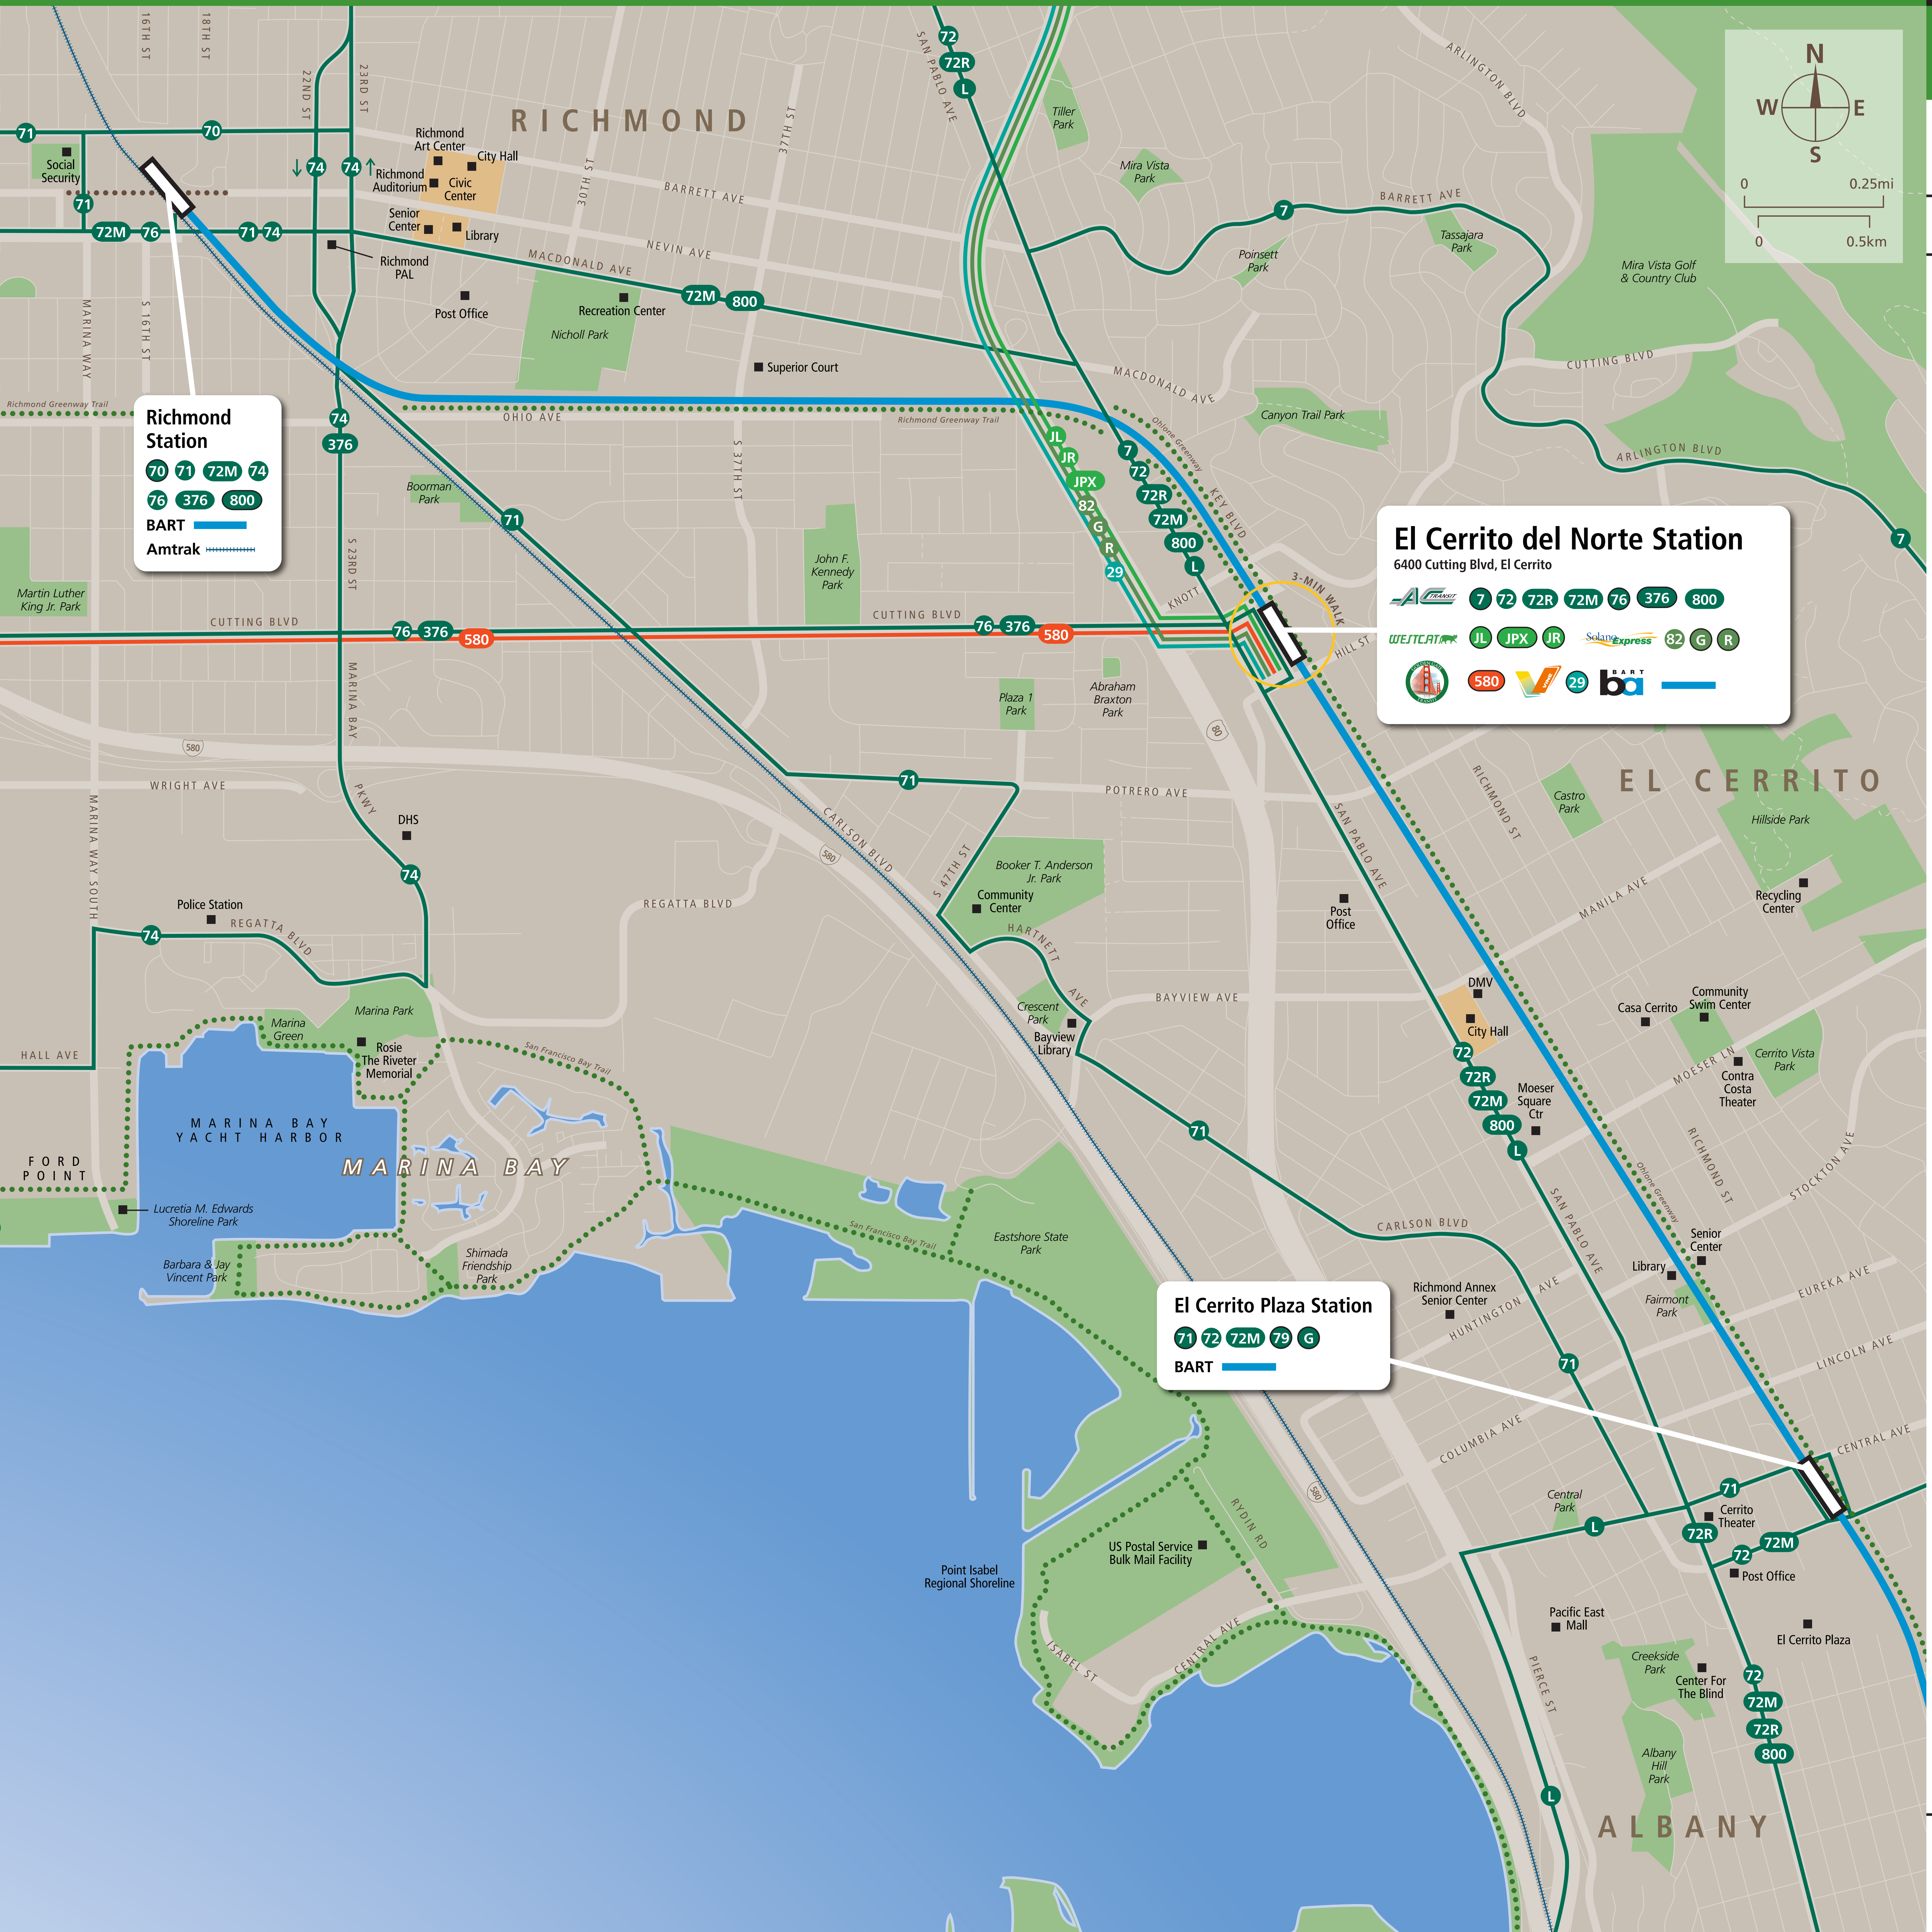

Transit Routes

Rutas del tránsito

公車路線圖

Richmond Station

70 71 72M 74
76 376 800

BART

Amtrak

El Cerrito del Norte Station
6400 Cutting Blvd, El Cerrito

7 72 72R 72M 76 376 800

WESTCAT JL JPX JR SolanoExpress 82 G R

580 29 ba

El Cerrito Plaza Station

71 72 72M 79 G

BART

Transit Information

El Cerrito del Norte Station

El Cerrito

Map Key

- You Are Here
- 3-Minute Walk
  500ft/150m Radius
- BART
- 76 AC Transit
- JX WestCAT
- 580 Golden Gate Transit
- R SolanoExpress
- 29 Napa VINE
- Amtrak
- 580 Route Terminus
- Shared Use Bicycle & Pedestrian Path or Trail
- Pedestrian Walkway

This map does not show all commuter, express, special event, or all-night routes. Service may vary with time of day or day of week. Service changes may have occurred since printing. Please consult transit agency schedule or contact 511 for more information.

Call 511 | 511.org