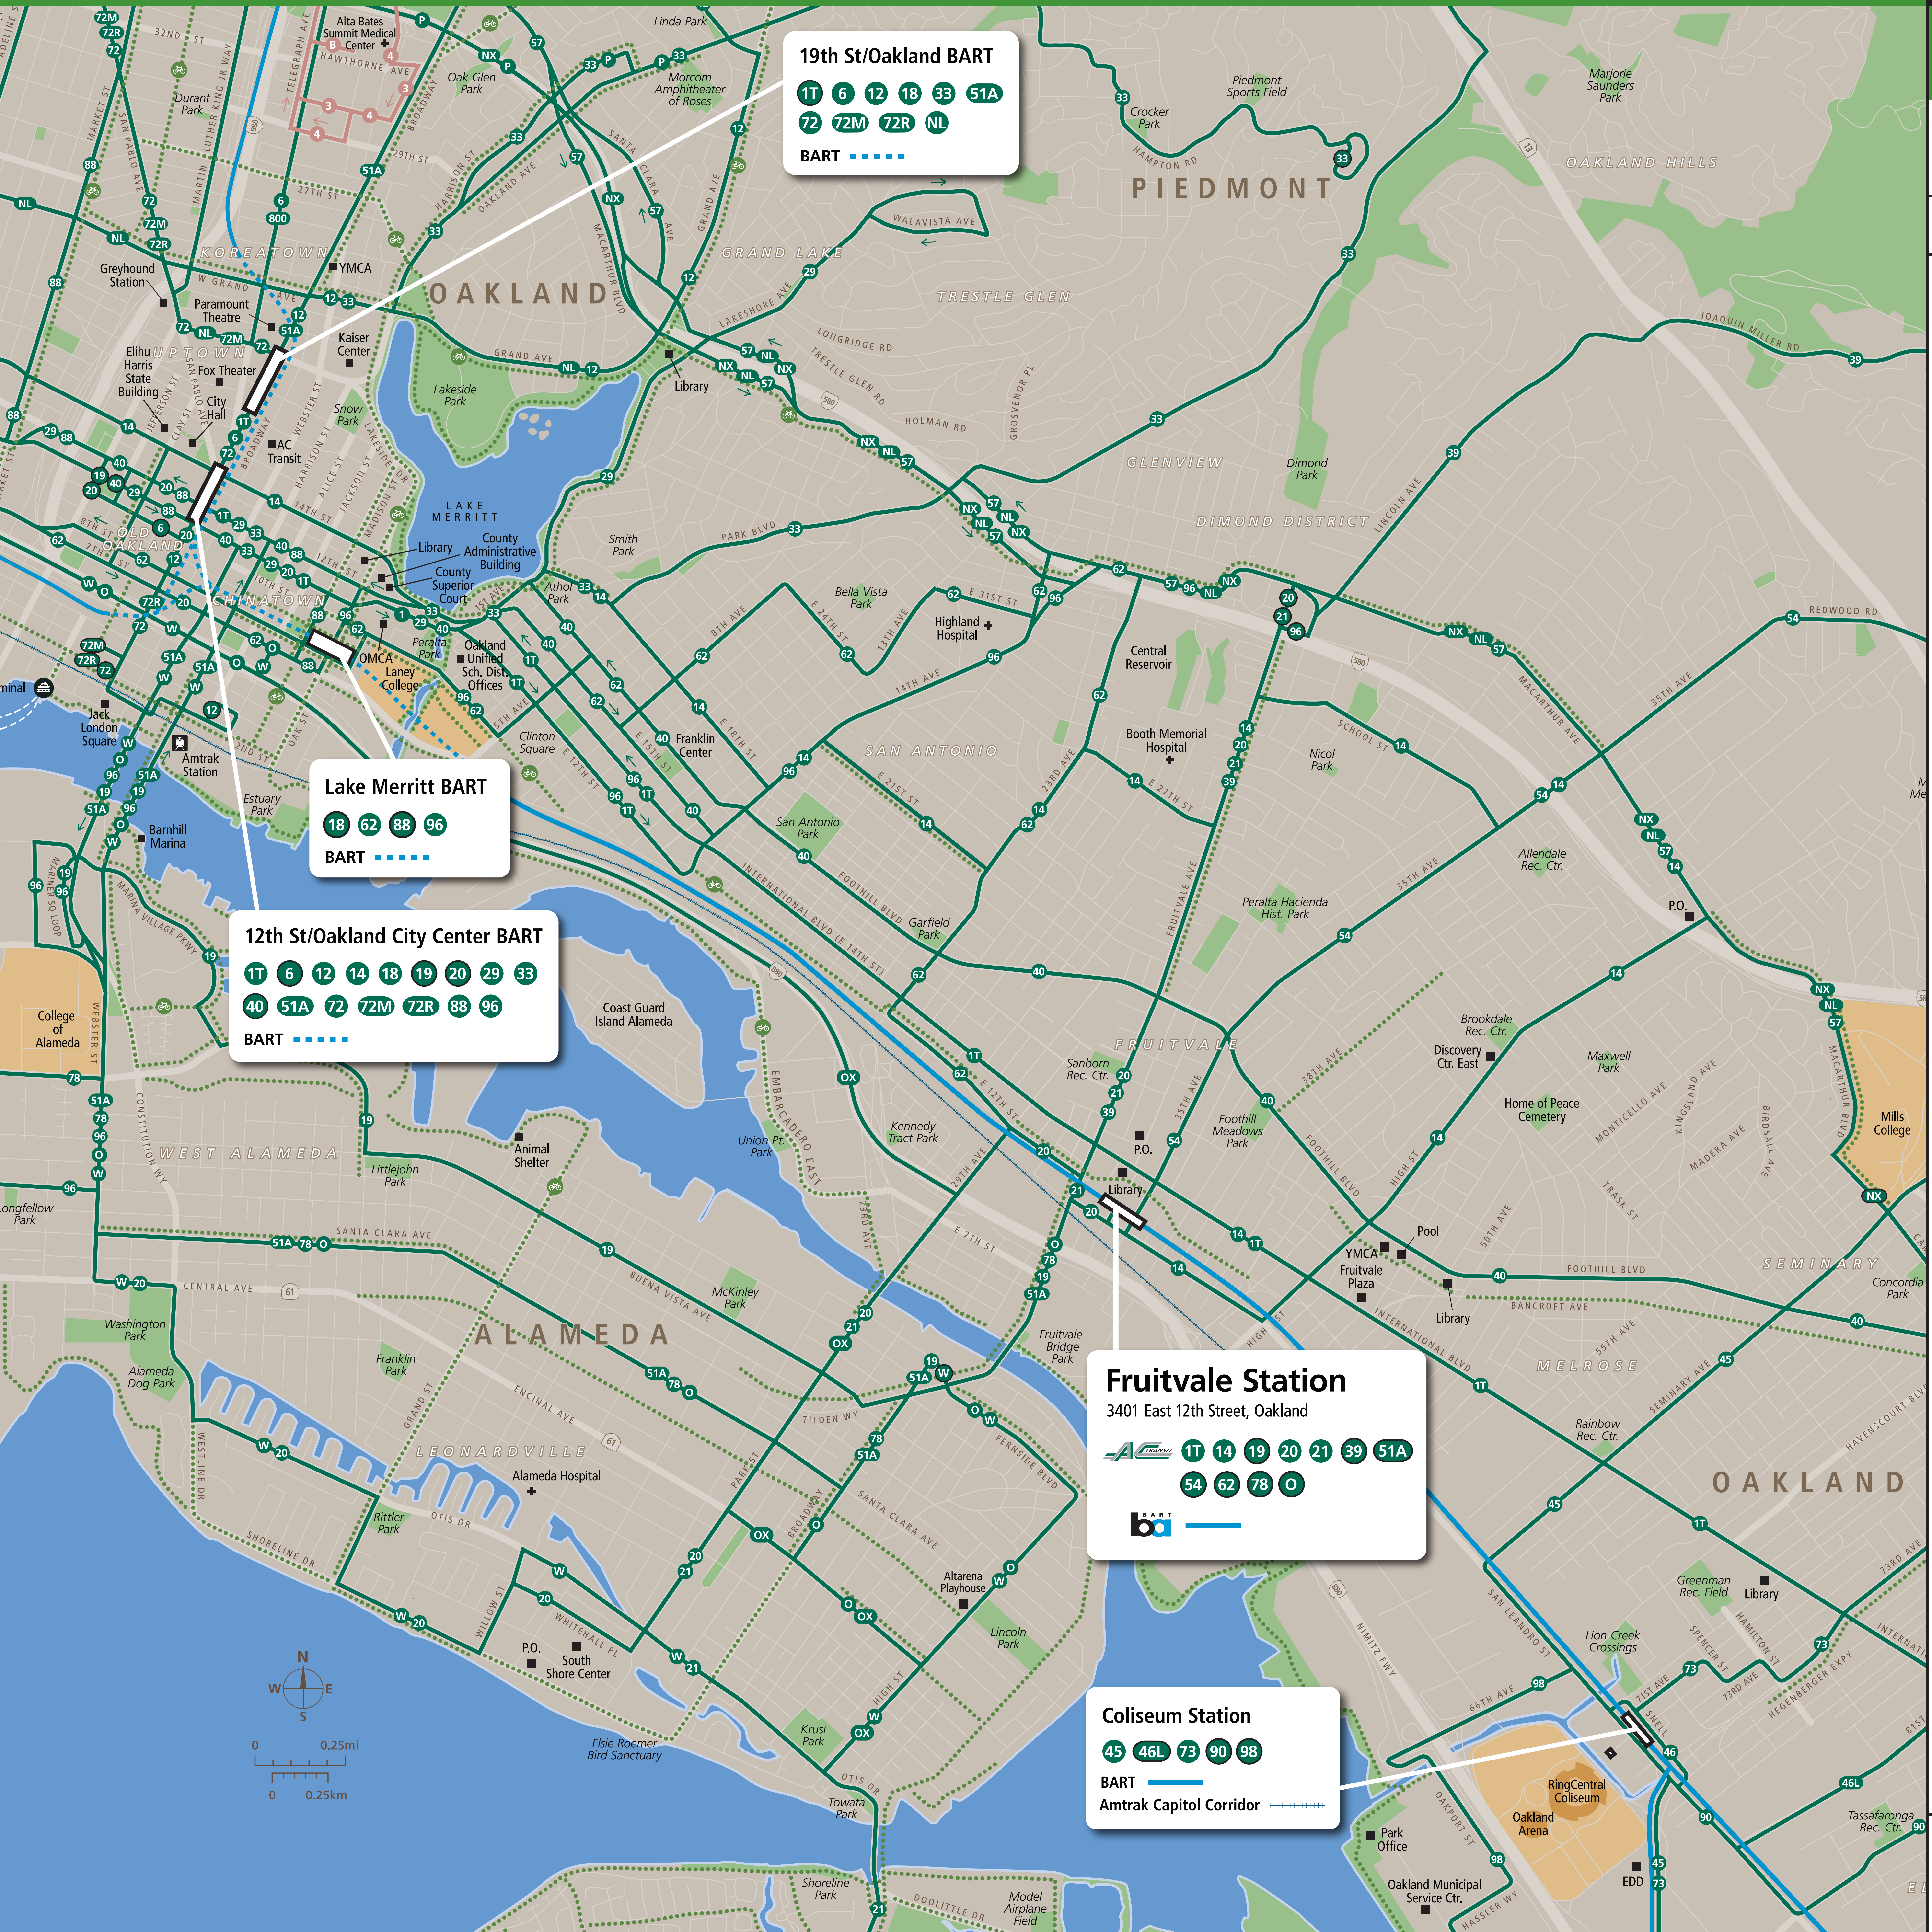

Transit Routes

Rutas del tránsito

公車路線圖

19th St/Oakland BART

1T 6 12 18 33 51A
72 72M 72R NL

BART

Lake Merritt BART

18 62 88 96

BART

12th St/Oakland City Center BART

1T 6 12 14 18 19 20 29 33
40 51A 72 72M 72R 88 96

BART

Fruitvale Station
3401 East 12th Street, Oakland

AC Transit 1T 14 19 20 21 39 51A
54 62 78 O

BART

Coliseum Station

45 46L 73 90 98

BART
Amtrak Capitol Corridor

Transit Information

Fruitvale Station

Oakland

Map Key

- You Are Here
- 5-Minute Walk 1000ft/305m Radius
- BART
- BART (underground)
- Amtrak Capitol Corridor
- AC Transit
- Alta Bates Summit Shuttle
- Bicycle Routes
- Route Terminus

This map does not show all commuter, express, special event, or all-night routes. Service may vary with time of day or day of week. Service changes may have occurred since printing. Please consult transit agency schedule or contact 511 for more information.

Call 511 | 511.org