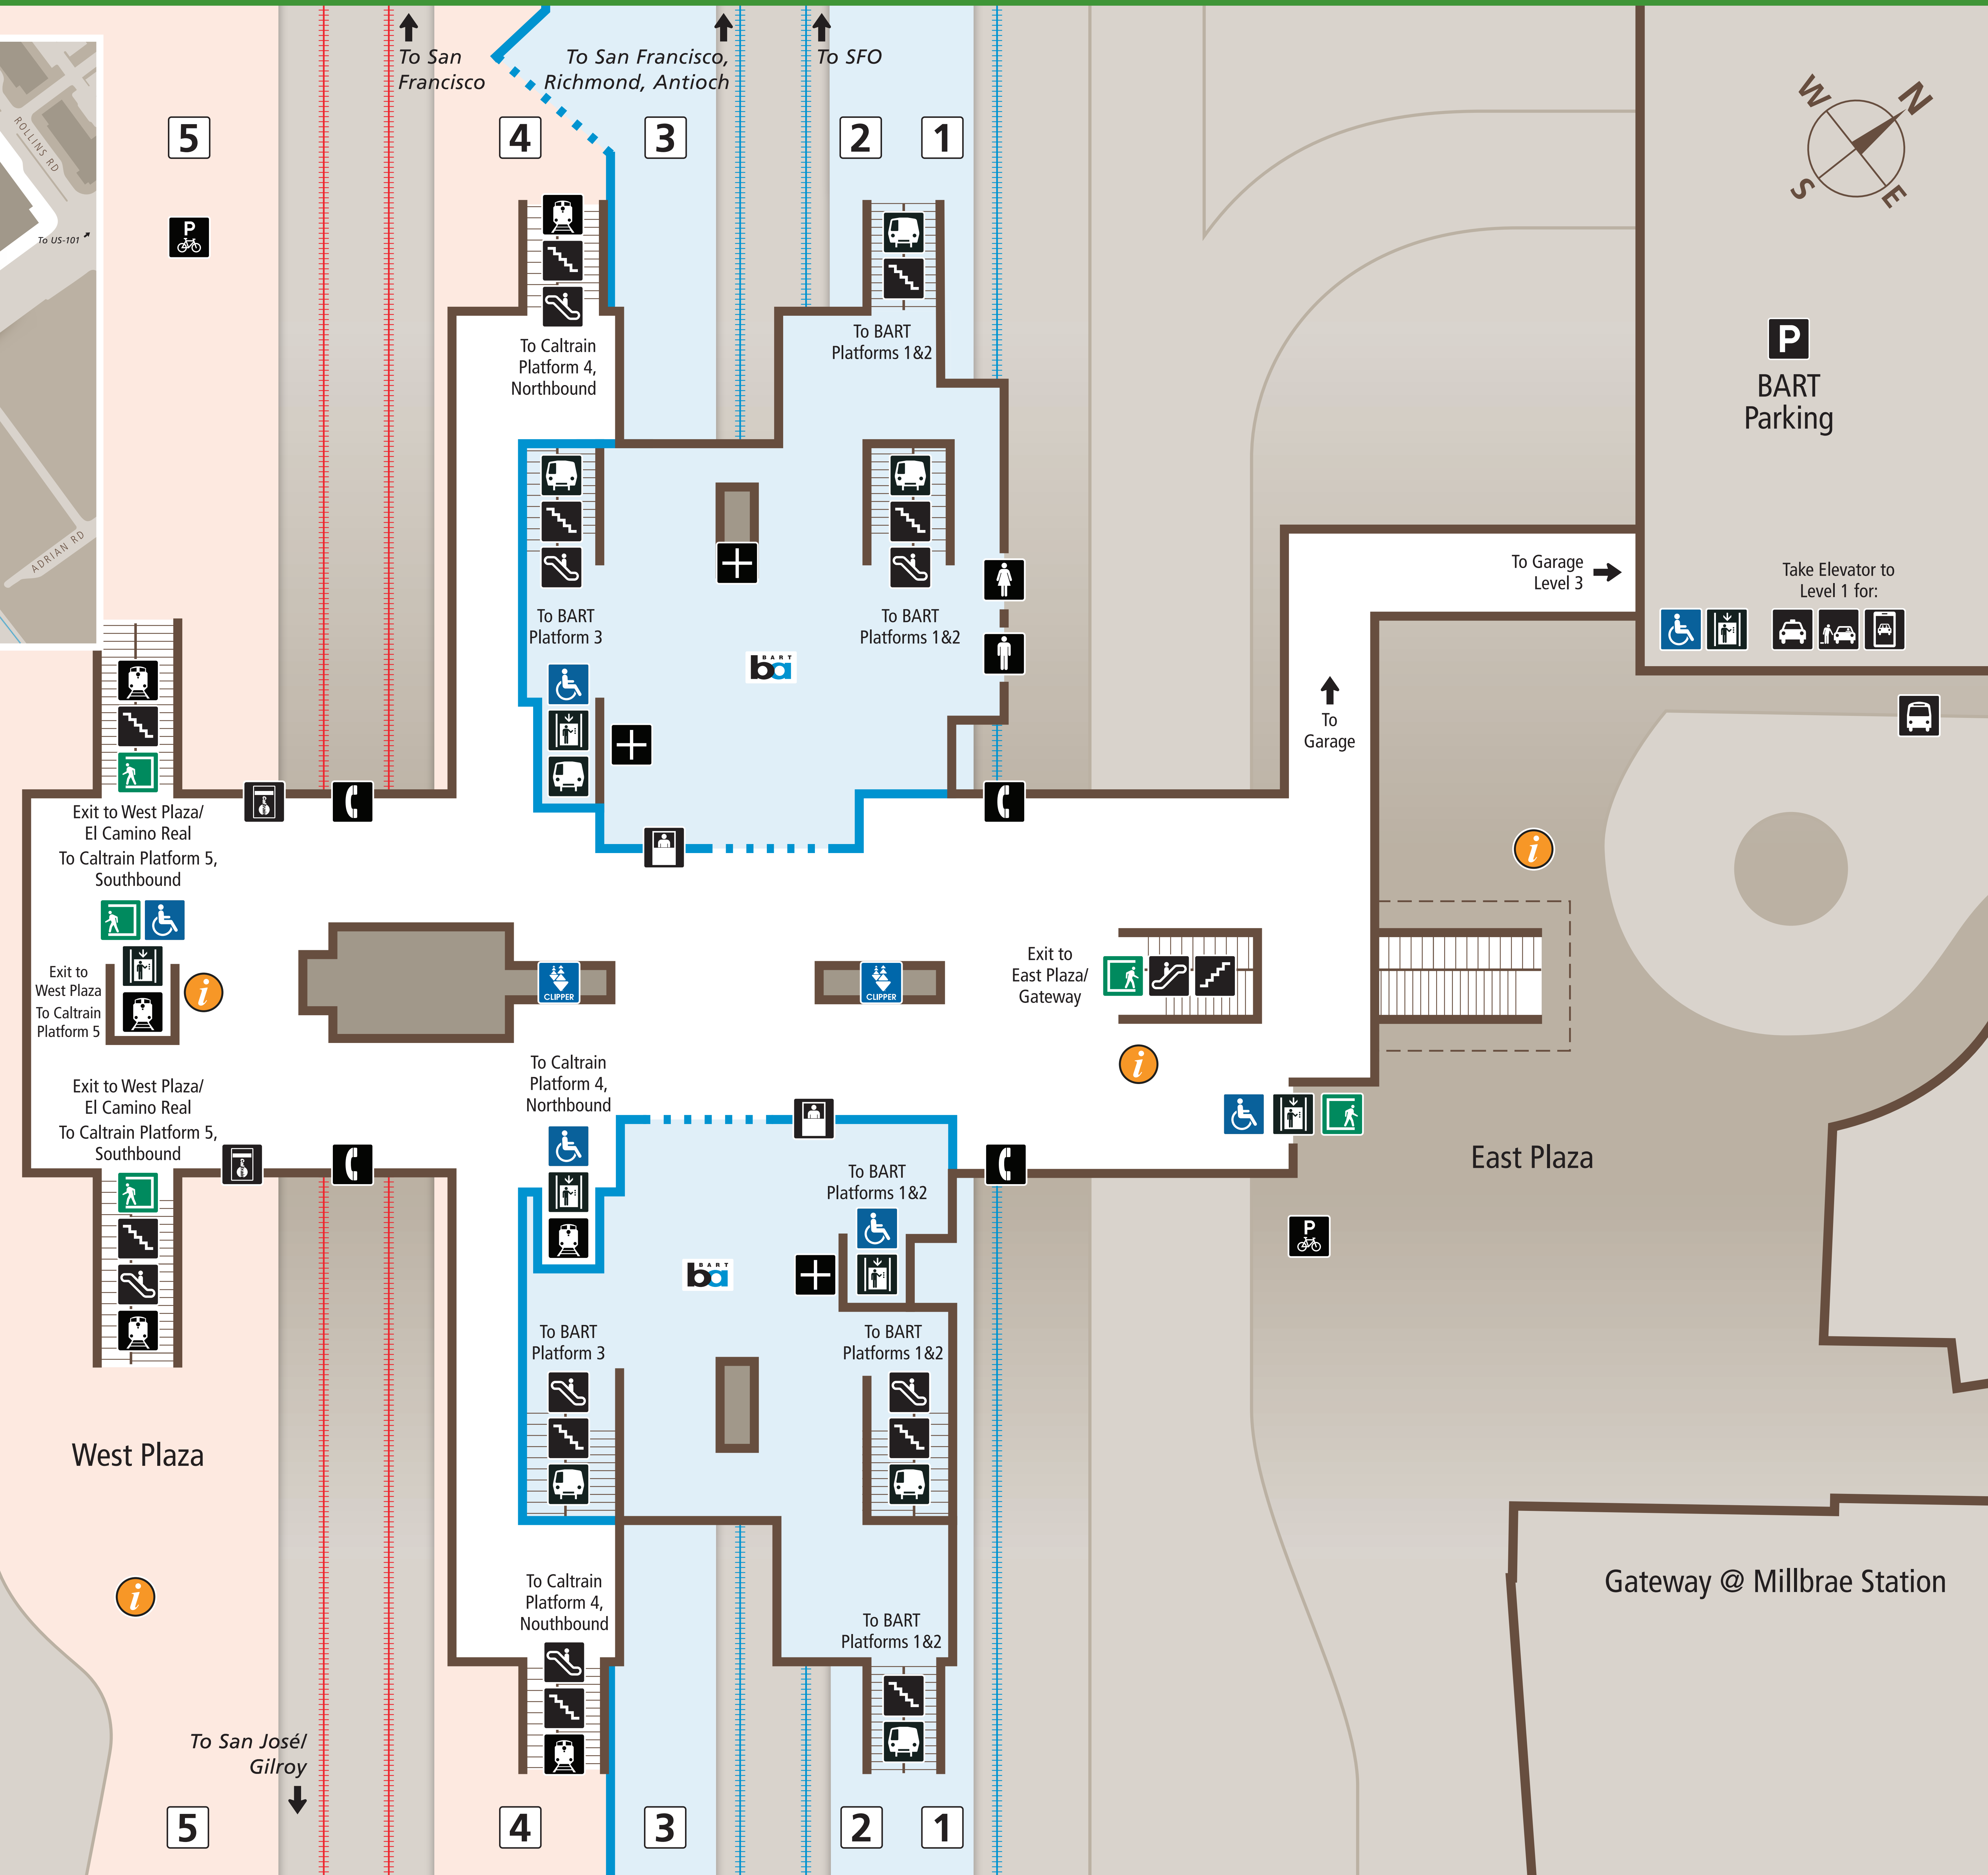

Transit Information

Millbrae Station

Millbrae

Map Key

- You Are Here
- Exit
- BART Train
- Bus
- Caltrain Train
- Bike Parking
- Elevator
- Escalator
- Parking
- Restrooms
- Passenger Loading
- Ride App Loading
- Stairs
- Station Agent Booth
- Taxi
- Telephone
- Ticket Vending:
  - Addfare
  - Caltrain Ticket Vending
  - Clipper/Add Cash Value
- Transit Information
- Wheelchair Accessible

Concourse Level

West Plaza, Buses, Shuttles, Taxis, Passenger Loading, Parking

Street Level

East Plaza, Gateway @ Millbrae Station, Buses, Shuttles

BART Parking Garage: Taxis, AppRide, Passenger Loading

Caltrain Platform 5
Caltrain Platform 4
BART Platform 3
BART Platform 2
BART Platform 1

Station Section View

Call 511 | 511.org