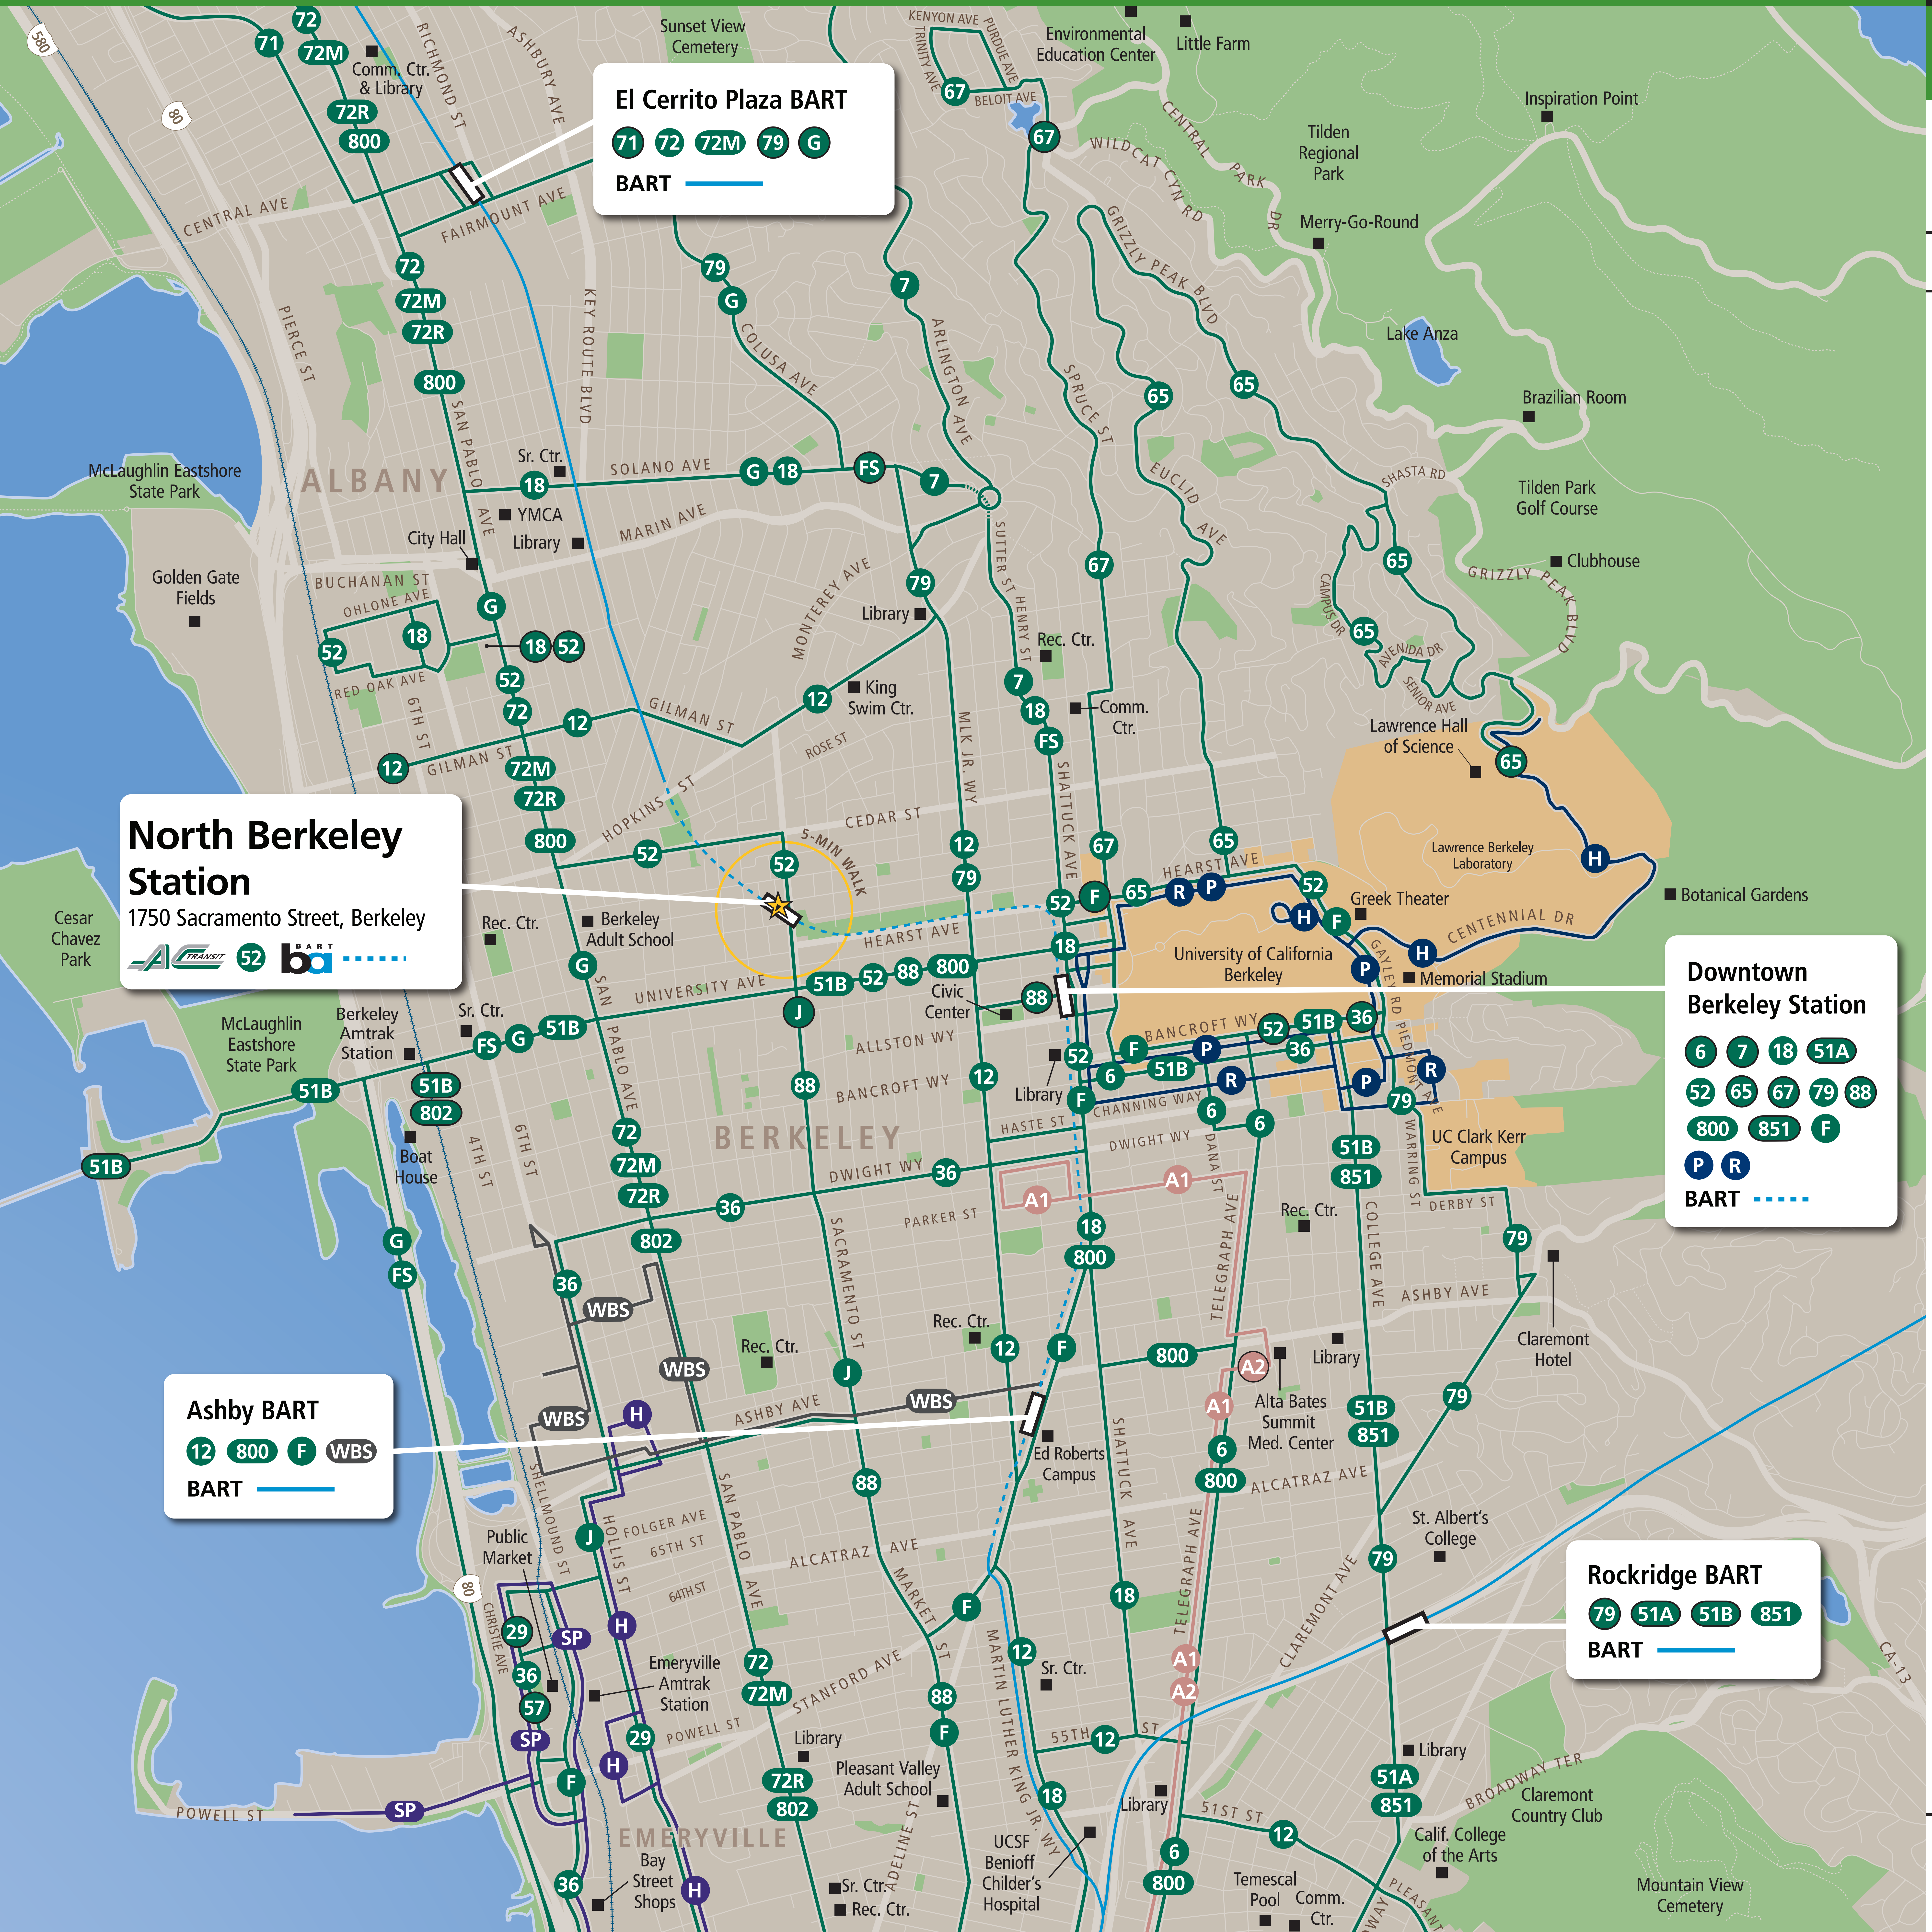

Transit Routes

Rutas del tránsito

公車路線圖

Transit Information

North Berkeley Station

Berkeley

Map Key

- You Are Here
- 5-Minute Walk
  1000ft/305m Radius
- BART
- BART (underground)
- Amtrak
- 18 AC Transit
- A2 Alta Bates Summit Shuttle
- P Bear Transit
- H Emery Go-Round
- WBS West Berkeley Shuttle
- 18 Route Terminus

This map does not show all commuter, express, special event, or all-night routes. Service may vary with time of day or day of week. Service changes may have occurred since printing. Please consult transit agency schedule or contact 511 for more information.

North Berkeley Station

1750 Sacramento Street, Berkeley

El Cerrito Plaza BART

- 71 72 72M 79 G
- BART

Downtown Berkeley Station

- 6 7 18 51A
- 52 65 67 79 88
- 800 851 F
- P R
- BART

Ashby BART

- 12 800 F WBS
- BART

Rockridge BART

- 79 51A 51B 851
- BART

Call 511 | 511.org