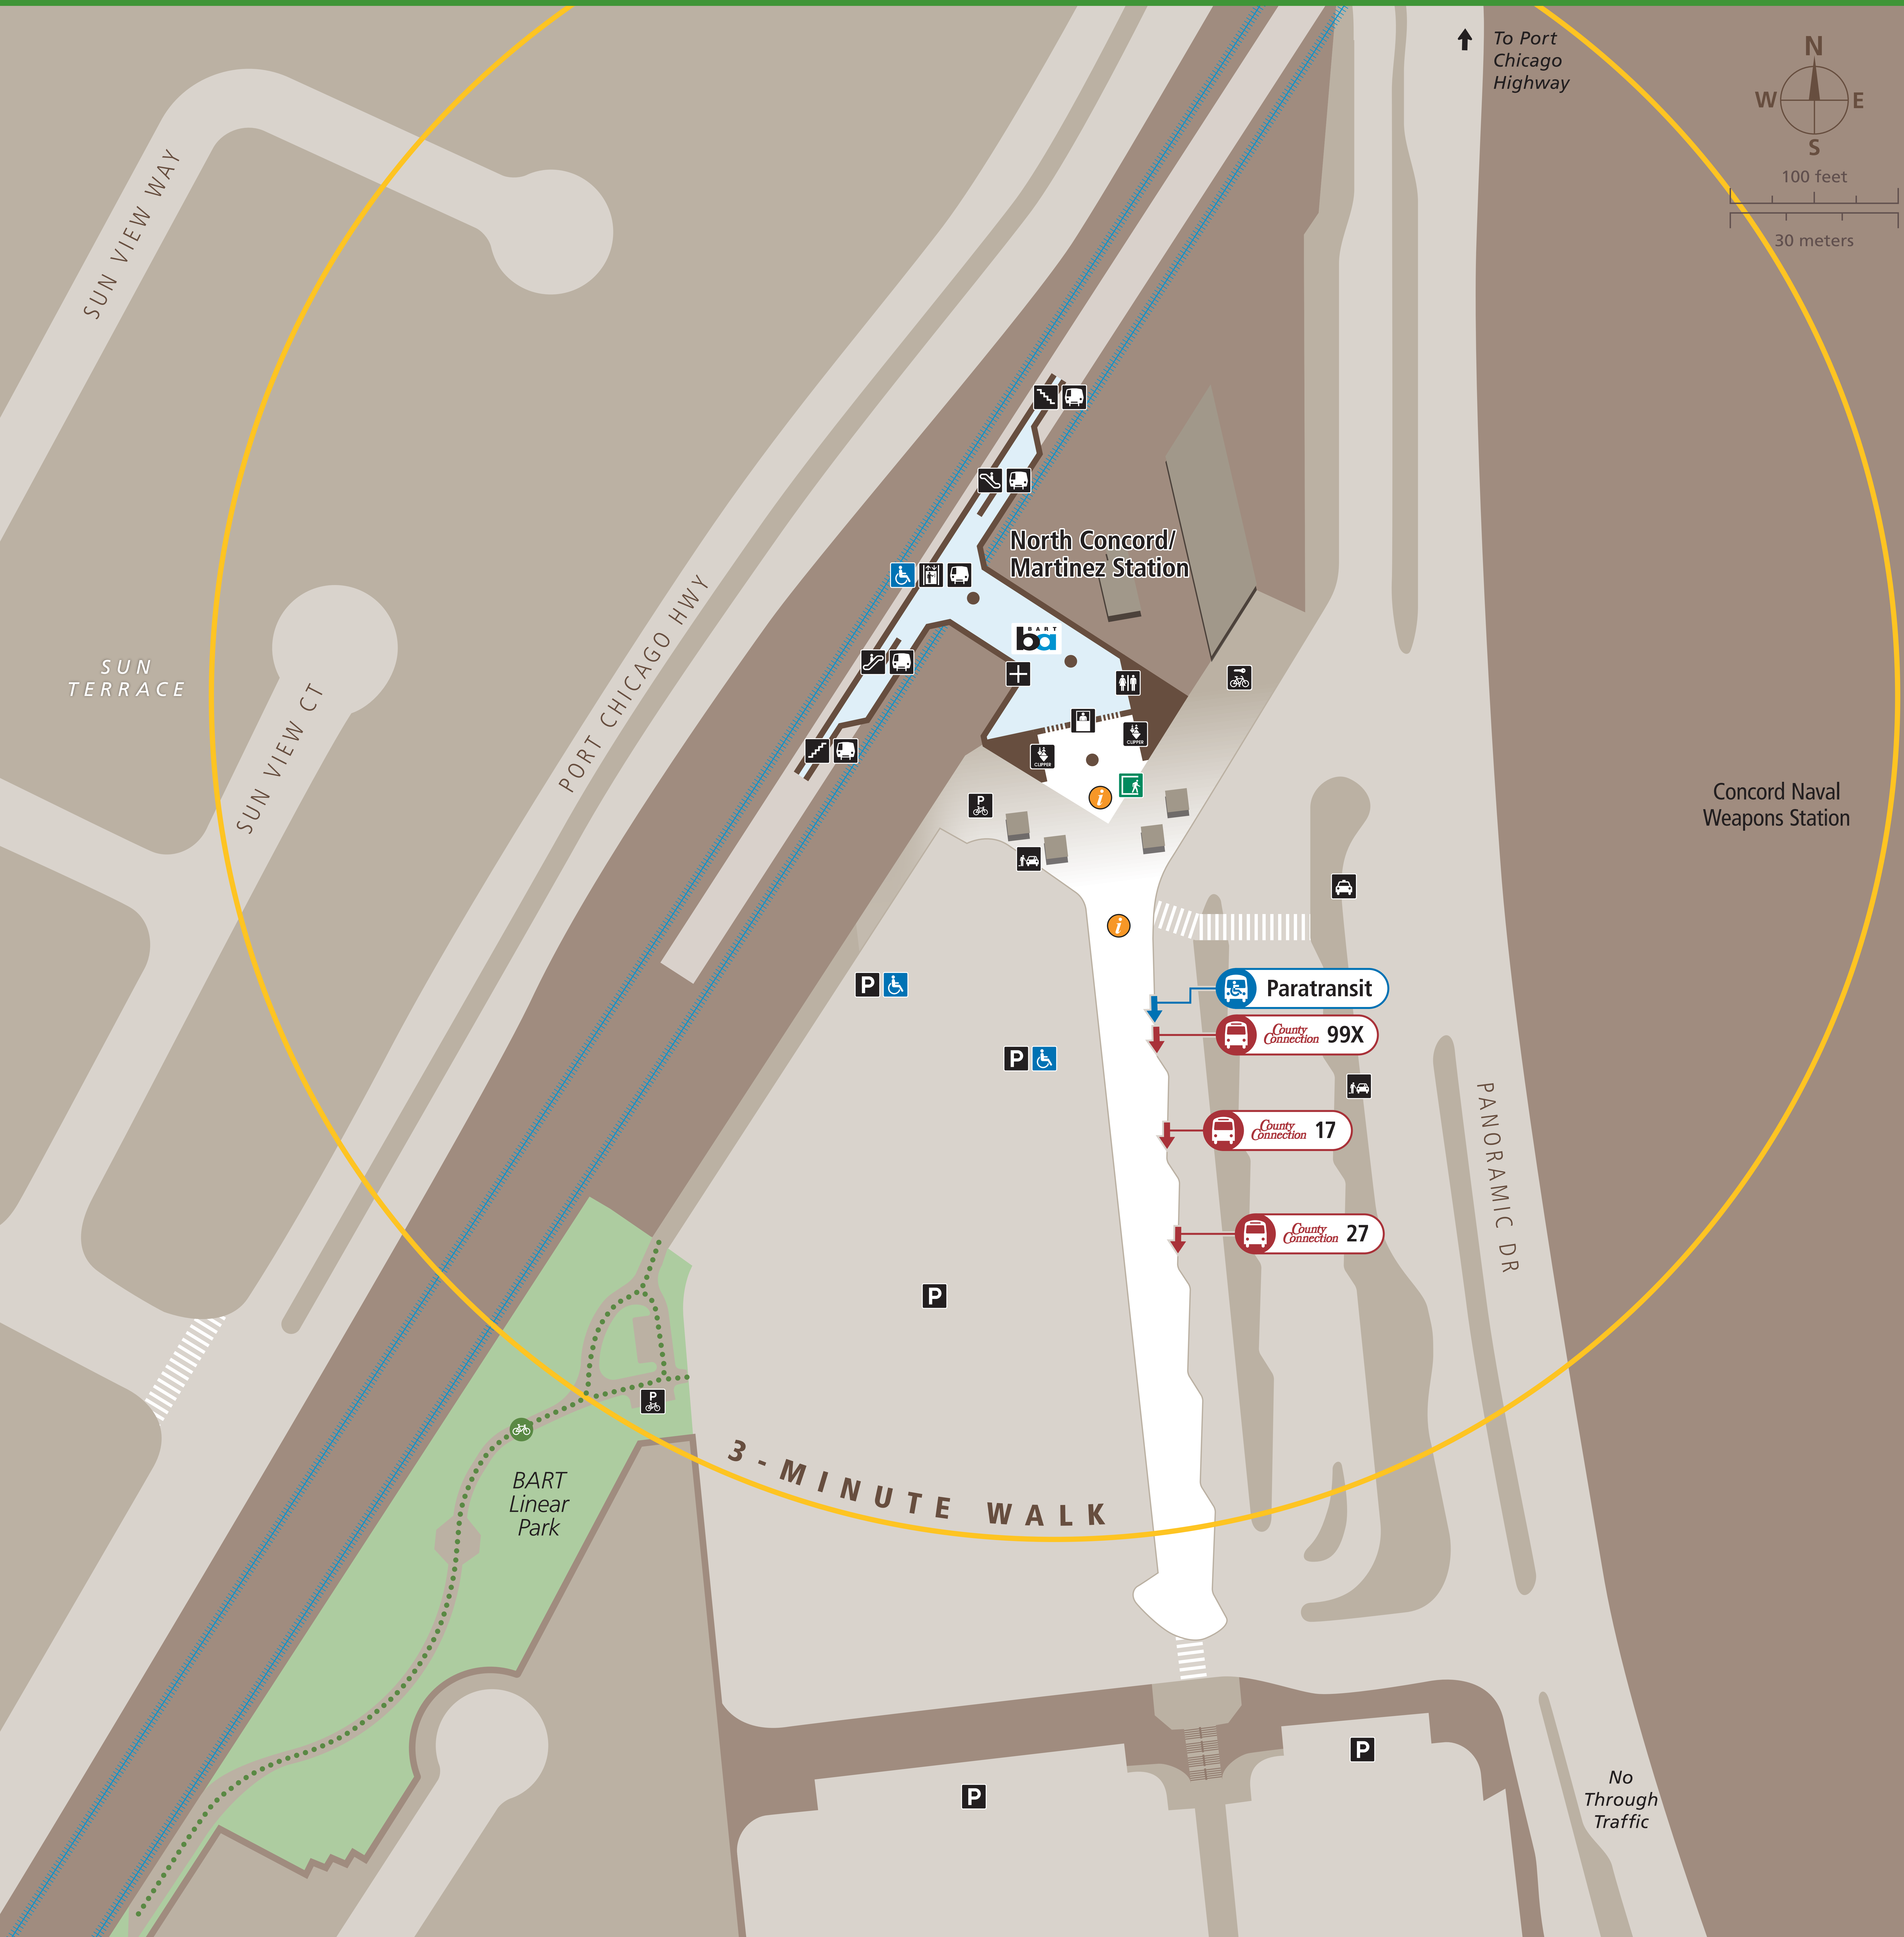

# Transit Stops

Paradas del tránsito

公車站地圖

↑ To Port Chicago Highway

## Transit Information

### North Concord/Martinez Station

#### Map Key

- You Are Here
- 3-Minute Walk  
500ft/150m Radius
- Transit Information
- Station Entrance/Exit
- BART Train
- Bus
- Transit Stop
- Bicycle Parking
- Bicycle Lockers
- Bike Routes
- Elevator
- Escalator
- Parking
- Passenger Pick-up/Drop-off
- Restrooms
- Stairs
- Station Agent Booth
- Taxi Stand
- Ticket Vending:
  - Clipper/BART Tickets
  - Addfare
  - Wheelchair Accessible