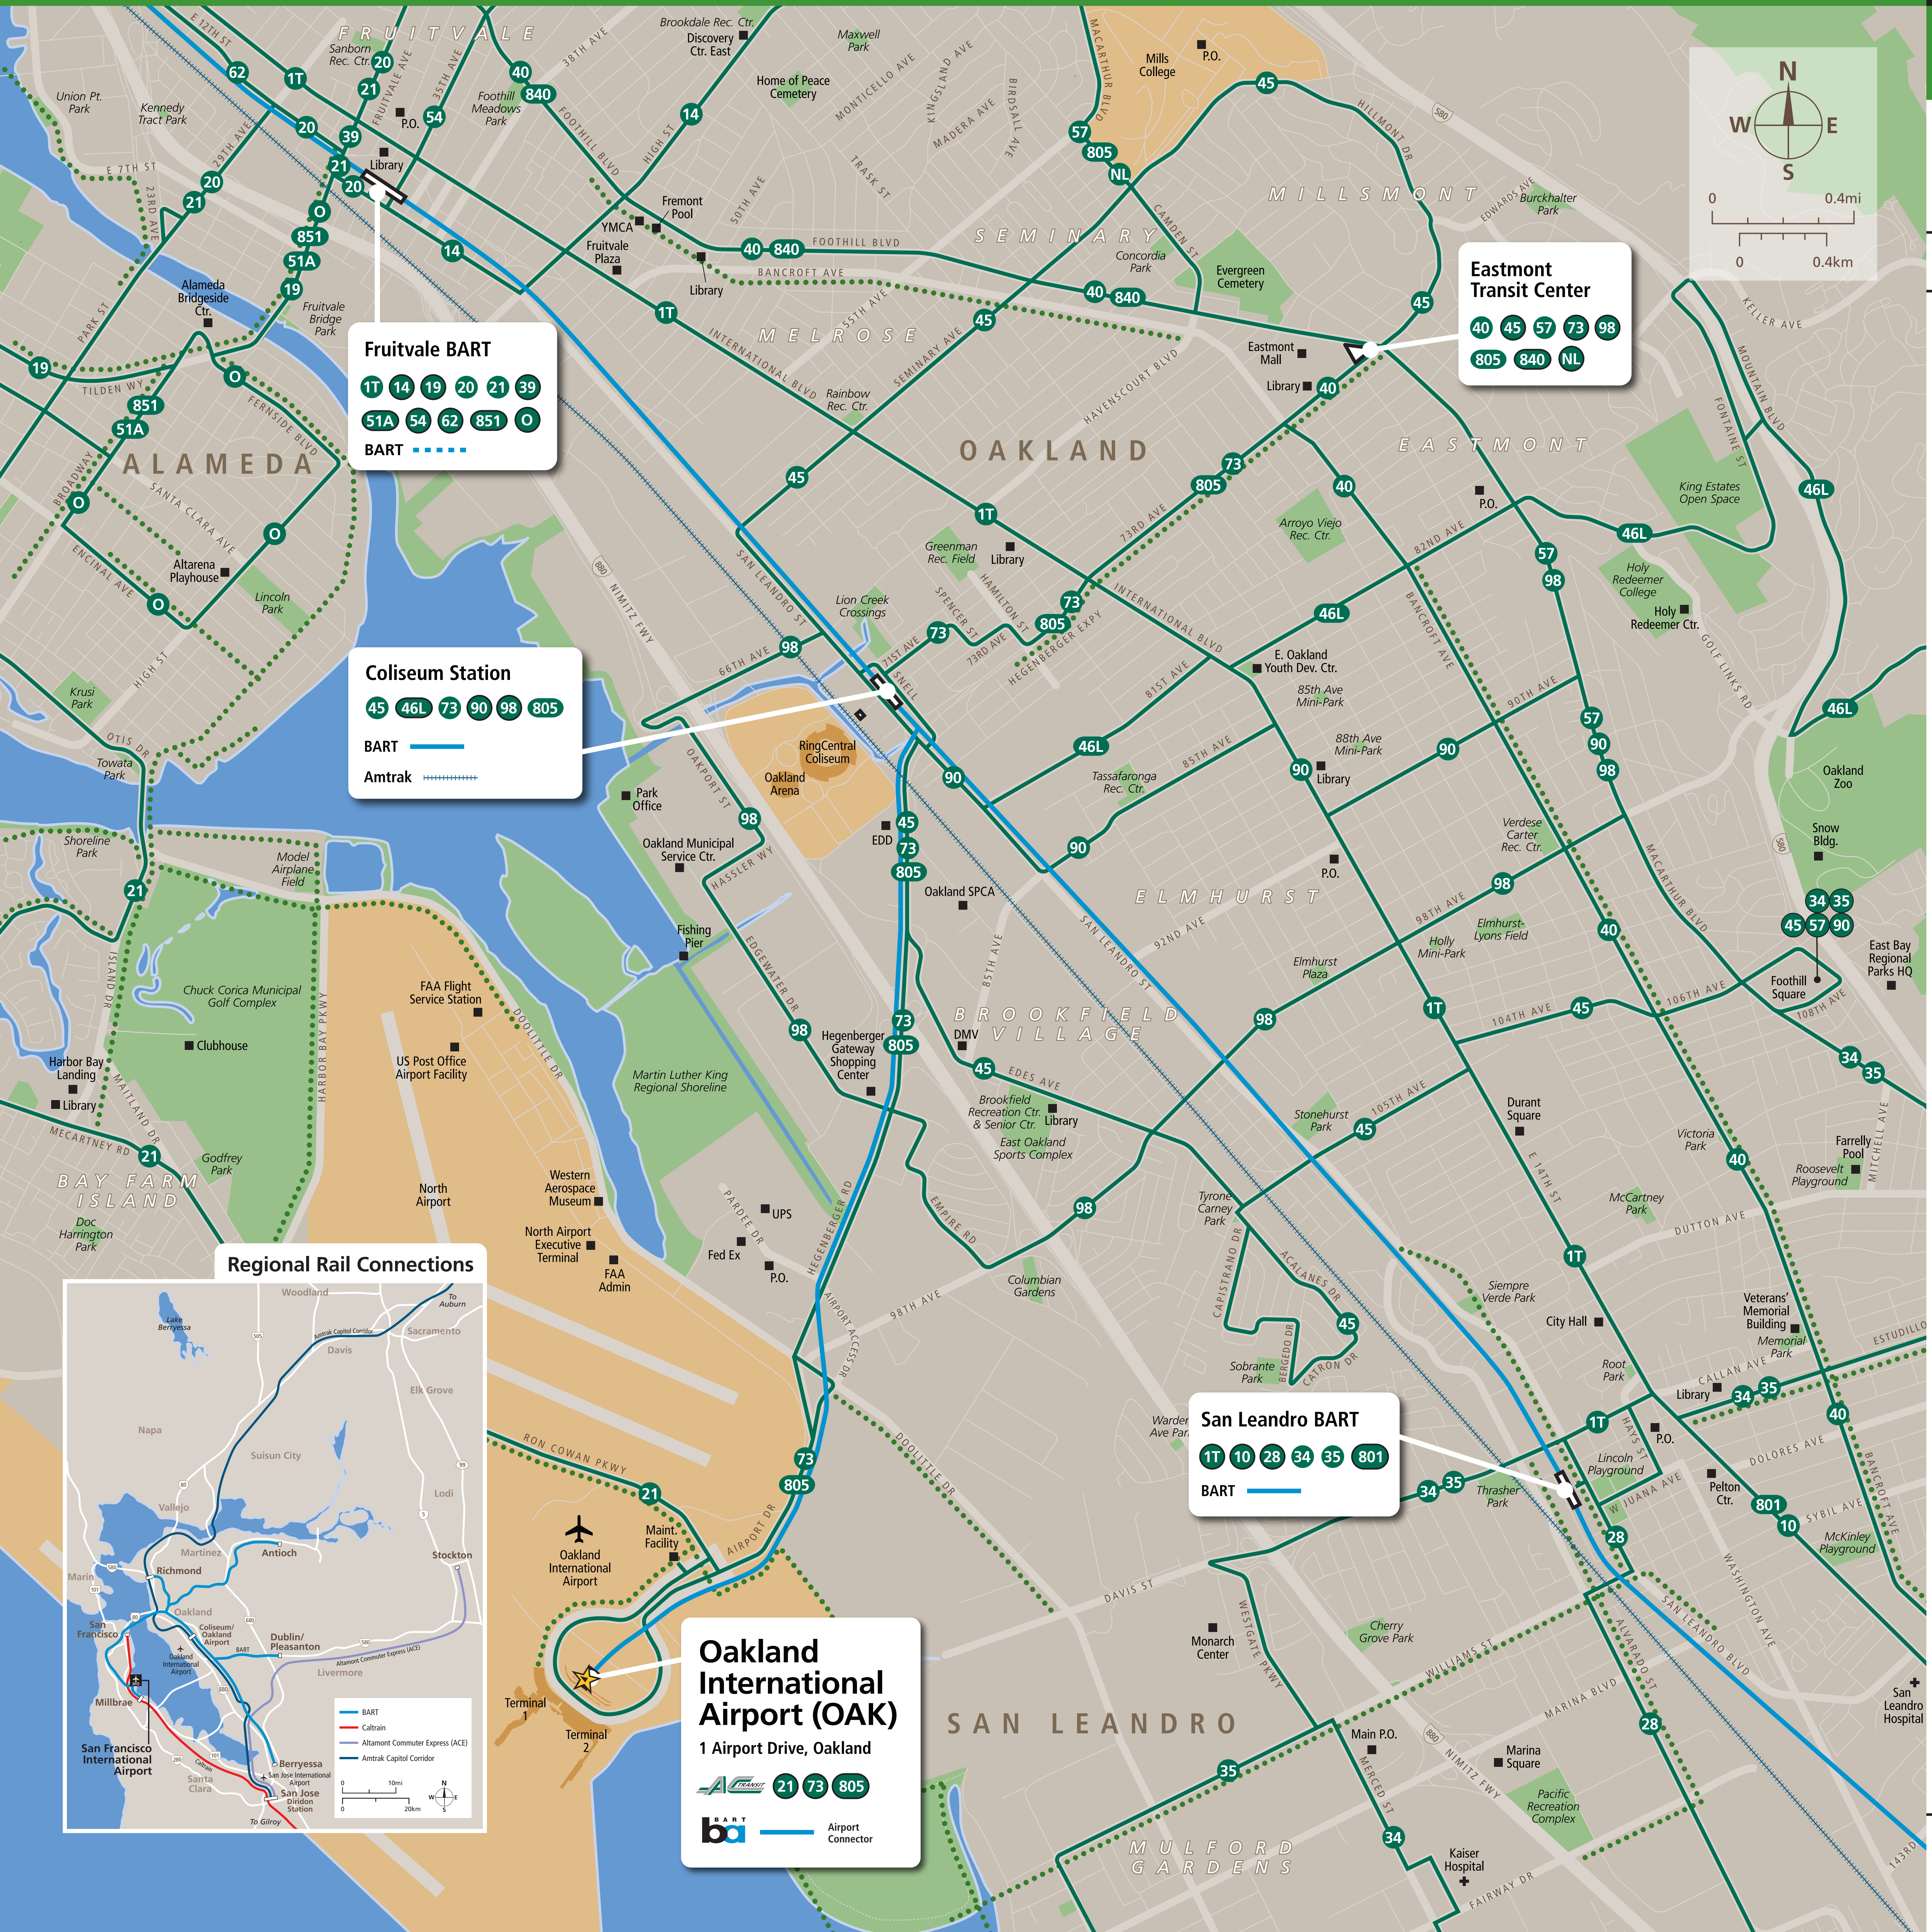

Transit Routes

Rutas del tránsito

公車路線圖

Fruitvale BART

1T 14 19 20 21 39
51A 54 62 851 O
BART

Coliseum Station

45 46L 73 90 98 805
BART
Amtrak

Eastmont Transit Center

40 45 57 73 98
805 840 NL

San Leandro BART

1T 10 28 34 35 801
BART

Oakland International Airport (OAK)
1 Airport Drive, Oakland

21 73 805
Airport Connector

Transit Information

Oakland International Airport

Oakland

Map Key

- You Are Here
- 5-Minute Walk
  1000ft/305m Radius
- BART
- Amtrak Capitol Corridor
- AC Transit
- Route Terminus
- Bicycle Trail or Lane

This map does not show all commuter, express, special event, or all-night routes. Service may vary with time of day or day of week. Service changes may have occurred since printing. Please consult transit agency schedule or contact 511 for more information.