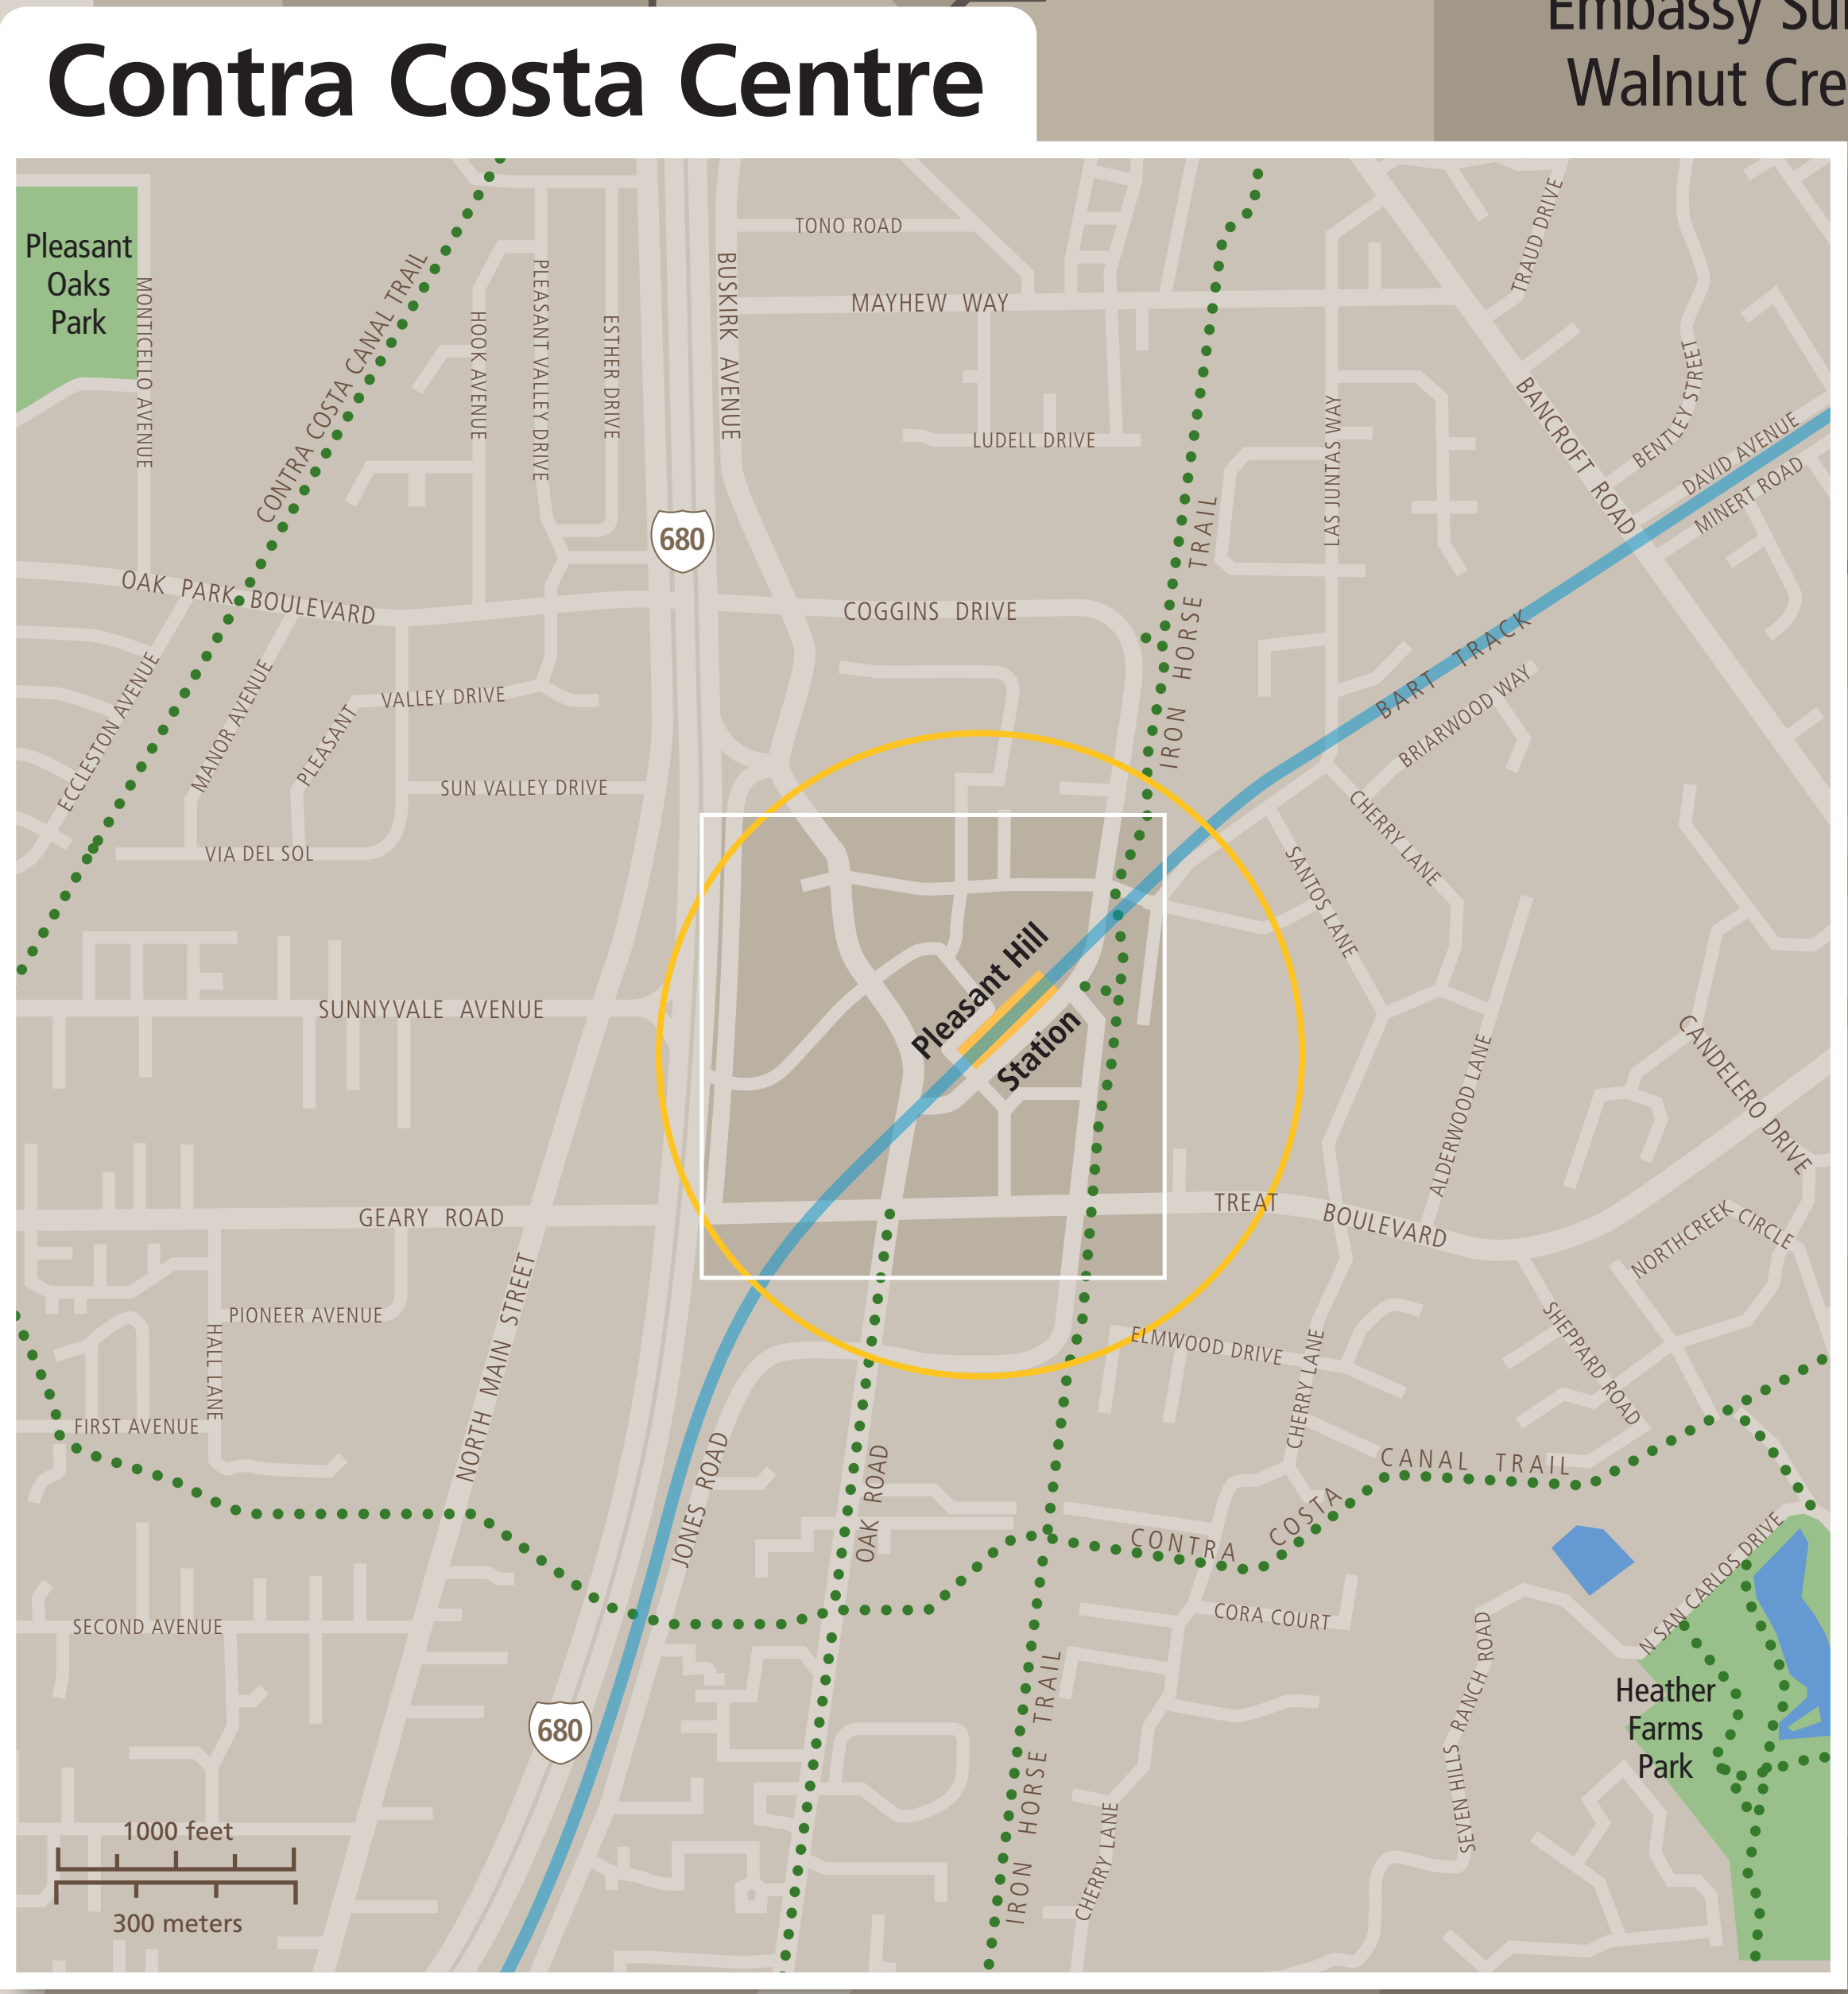

Transit Stops

Paradas del tránsito

公車站地圖

Transit Information

Pleasant Hill Station Area

Contra Costa Centre

Map Key

- You Are Here
- 5-Minute Walk
  1/4 Mile (400m) Radius
- Transit Information
- Bus
- Transit Stop
- BART Parking
- Bicycle Parking
- Bicycle Lockers
- Passenger Pick-up/Drop-off
- Taxi
- Shared Use Bicycle & Pedestrian Path, Trail, or Bicycle Lanes

Transit Lines

1. **County Connection County Connection Buses**
2. **Weekday Bus Lines**
3. 7 Shadelands
   - 9 Walnut Creek BART
   - 9 Diablo Valley College
   - 11 Concord BART
   - 14 Concord BART
   - 14 Walnut Creek BART
   - 15 Concord BART
   - 18 Amtrak
4. **Weekend Bus Lines**
5. 311 Concord BART
   - 311 Walnut Creek BART/John Muir Medical
   - 316 Amtrak, Alhambra Ave @ Walnut Ave
6. Note: 600 series = select school service (not shown)
7. **Early Bird Express**
8. 702 San Francisco, Salesforce Transit Center
   - 712 19th Street Oakland
9. **SolanoExpress**
10. Blue Fairfield/Sacramento/Vacaville
    - Yellow Vallejo/Benicia
11. **Wheels Bus**
12. 70X Dublin/Pleasanton BART

Free Bay Area Transit Information
Dial 5-1-1 or visit 511.org