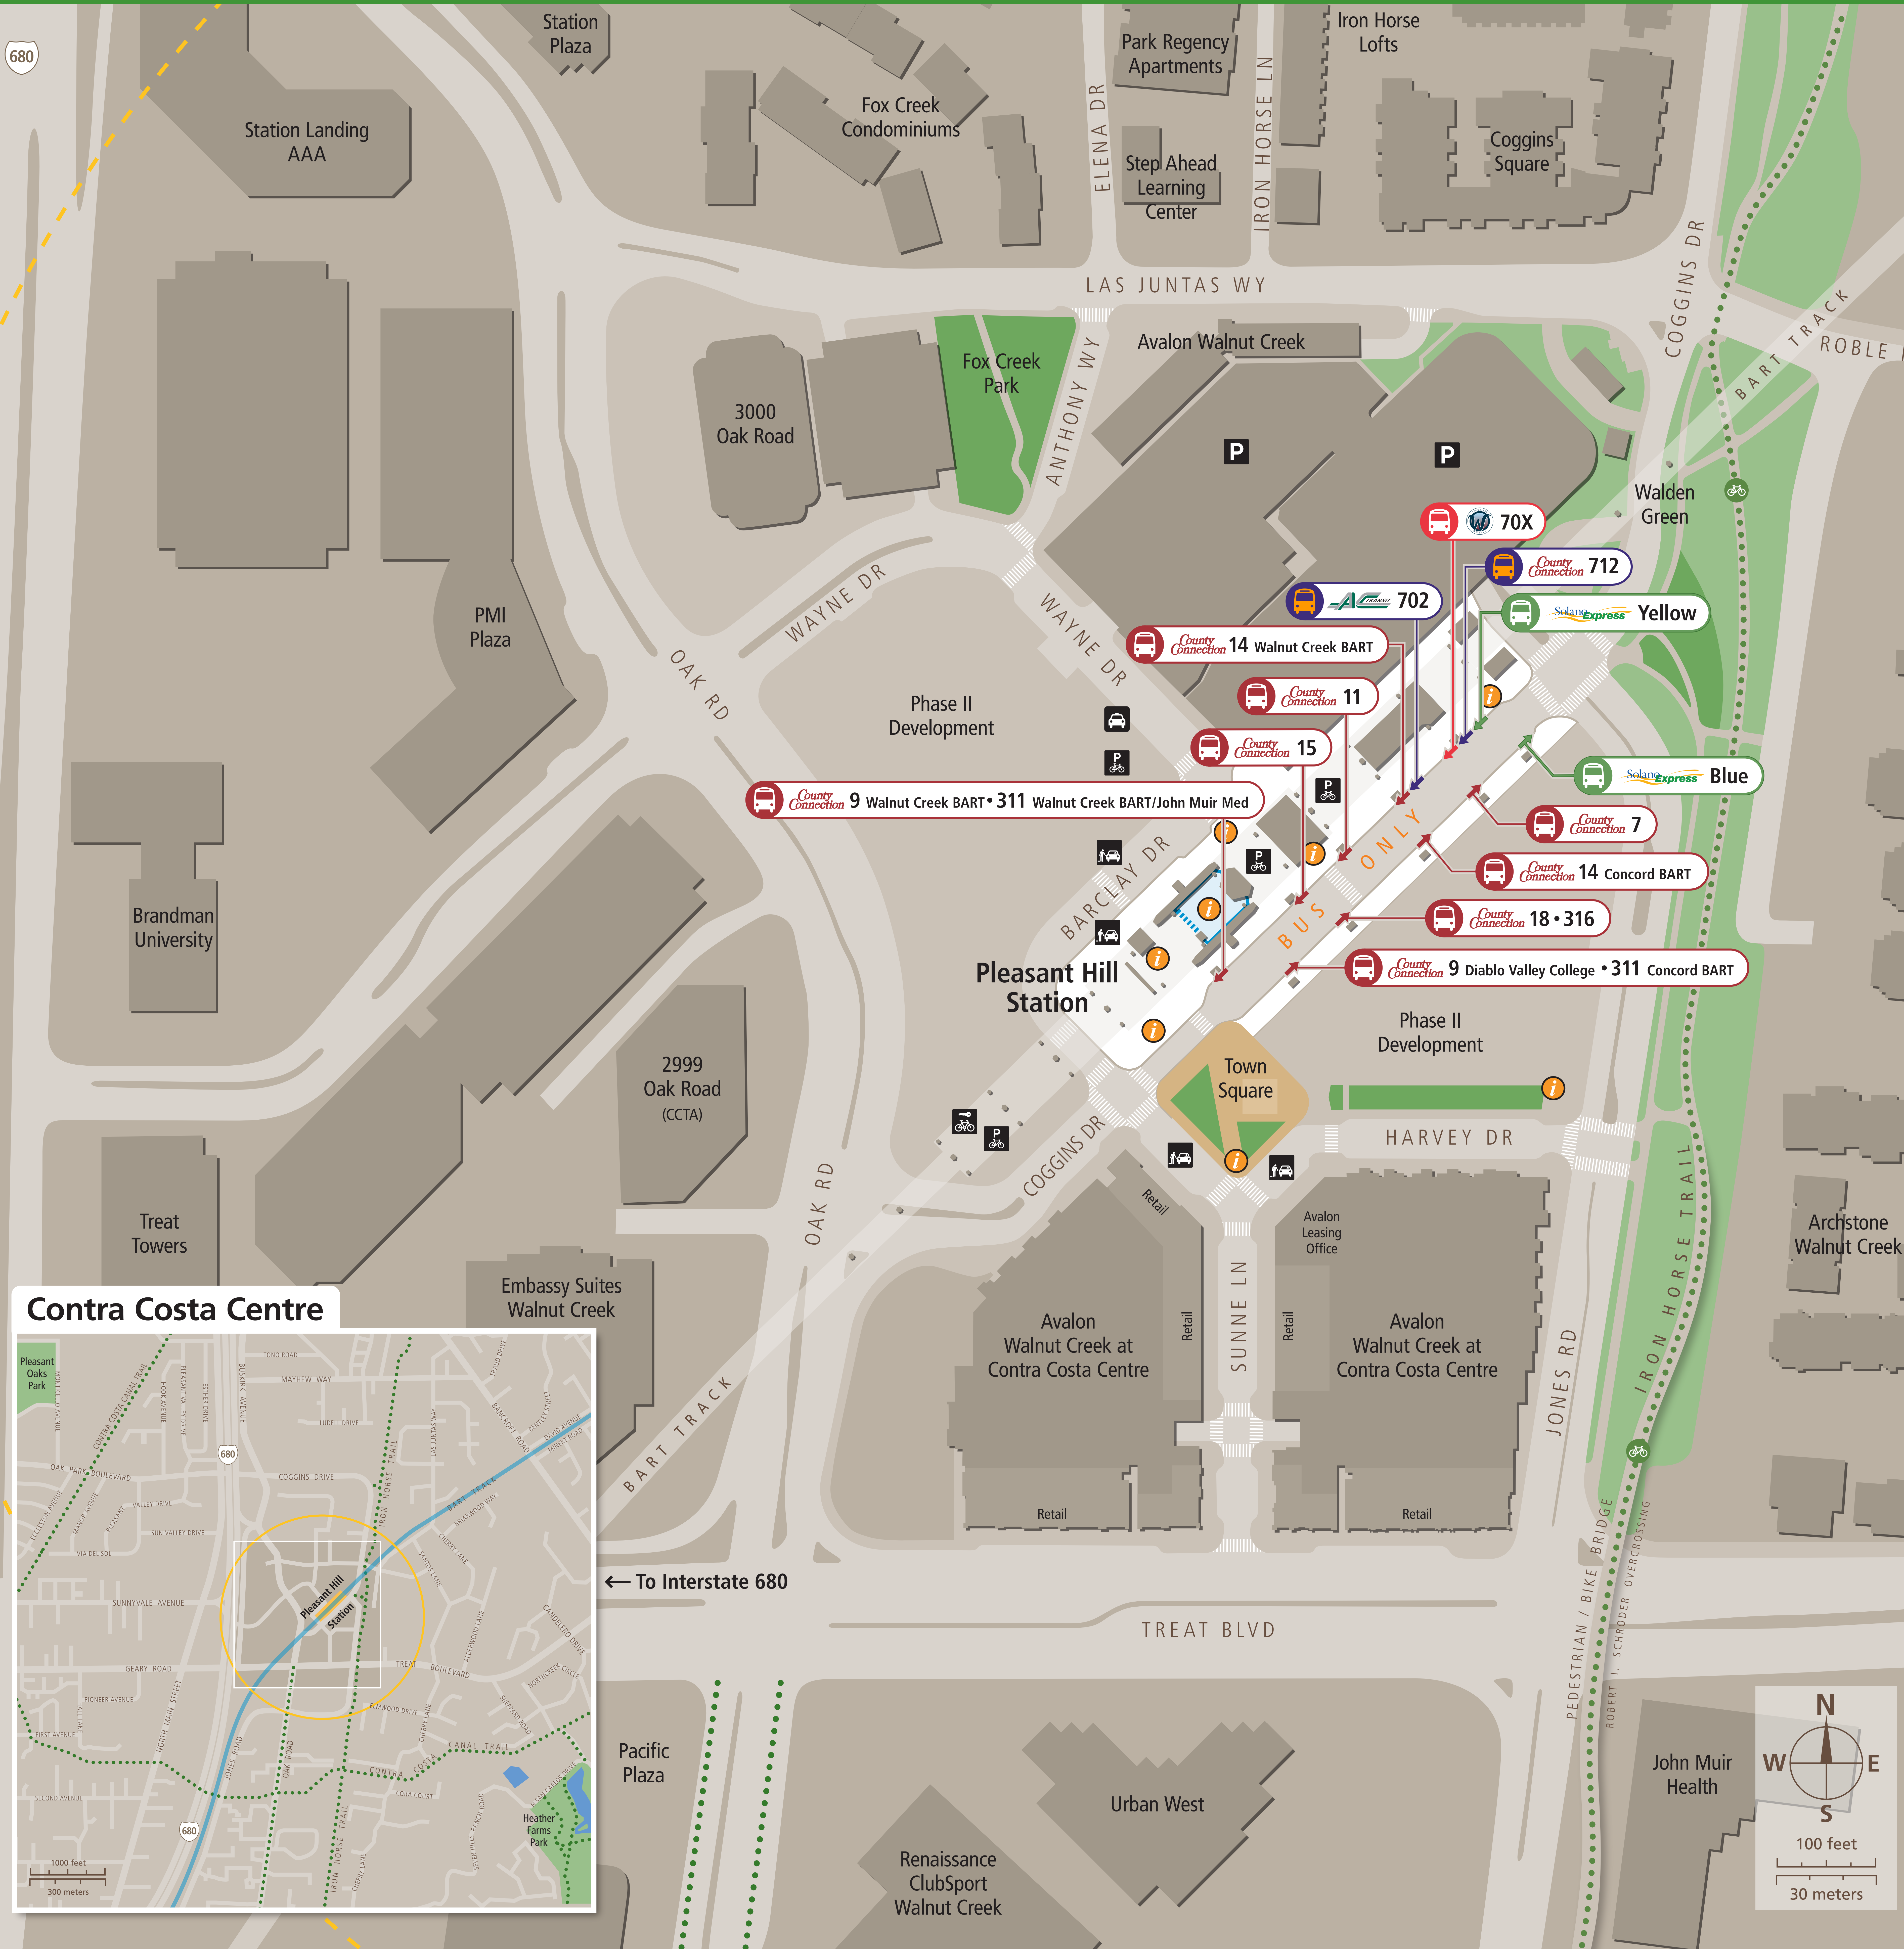

Transit Stops

Paradas del tránsito

公車站地圖

Transit Information

Pleasant Hill Station Area

Contra Costa Centre

Map Key

- You Are Here
- 5-Minute Walk
  1/4 Mile (400m) Radius
- Transit Information
- Bus
- Transit Stop
- BART Parking
- Bicycle Parking
- Bicycle Lockers
- Passenger Pick-up/Drop-off
- Taxi
- Shared Use Bicycle & Pedestrian Path, Trail, or Bicycle Lanes

Transit Lines

1. **County Connection County Connection Buses**
2. **Weekday Bus Lines**
3. 7 Shadelands
   - 9 Walnut Creek BART
   - 9 Diablo Valley College
   - 11 Concord BART
   - 14 Concord BART
   - 14 Walnut Creek BART
   - 15 Concord BART
   - 18 Amtrak
4. **Weekend Bus Lines**
5. 311 Concord BART
   - 311 Walnut Creek BART/John Muir Medical
   - 316 Amtrak, Alhambra Ave @ Walnut Ave
6. Note: 600 series = select school service (not shown)
7. **Early Bird Express**
8. 702 San Francisco, Salesforce Transit Center
   - 712 19th Street Oakland
9. **SolanoExpress**
10. Blue Fairfield/Sacramento/Vacaville
    - Yellow Vallejo/Benicia
11. **Wheels Bus**
12. 70X Dublin/Pleasanton BART

Free Bay Area Transit Information
Dial 5-1-1 or visit 511.org