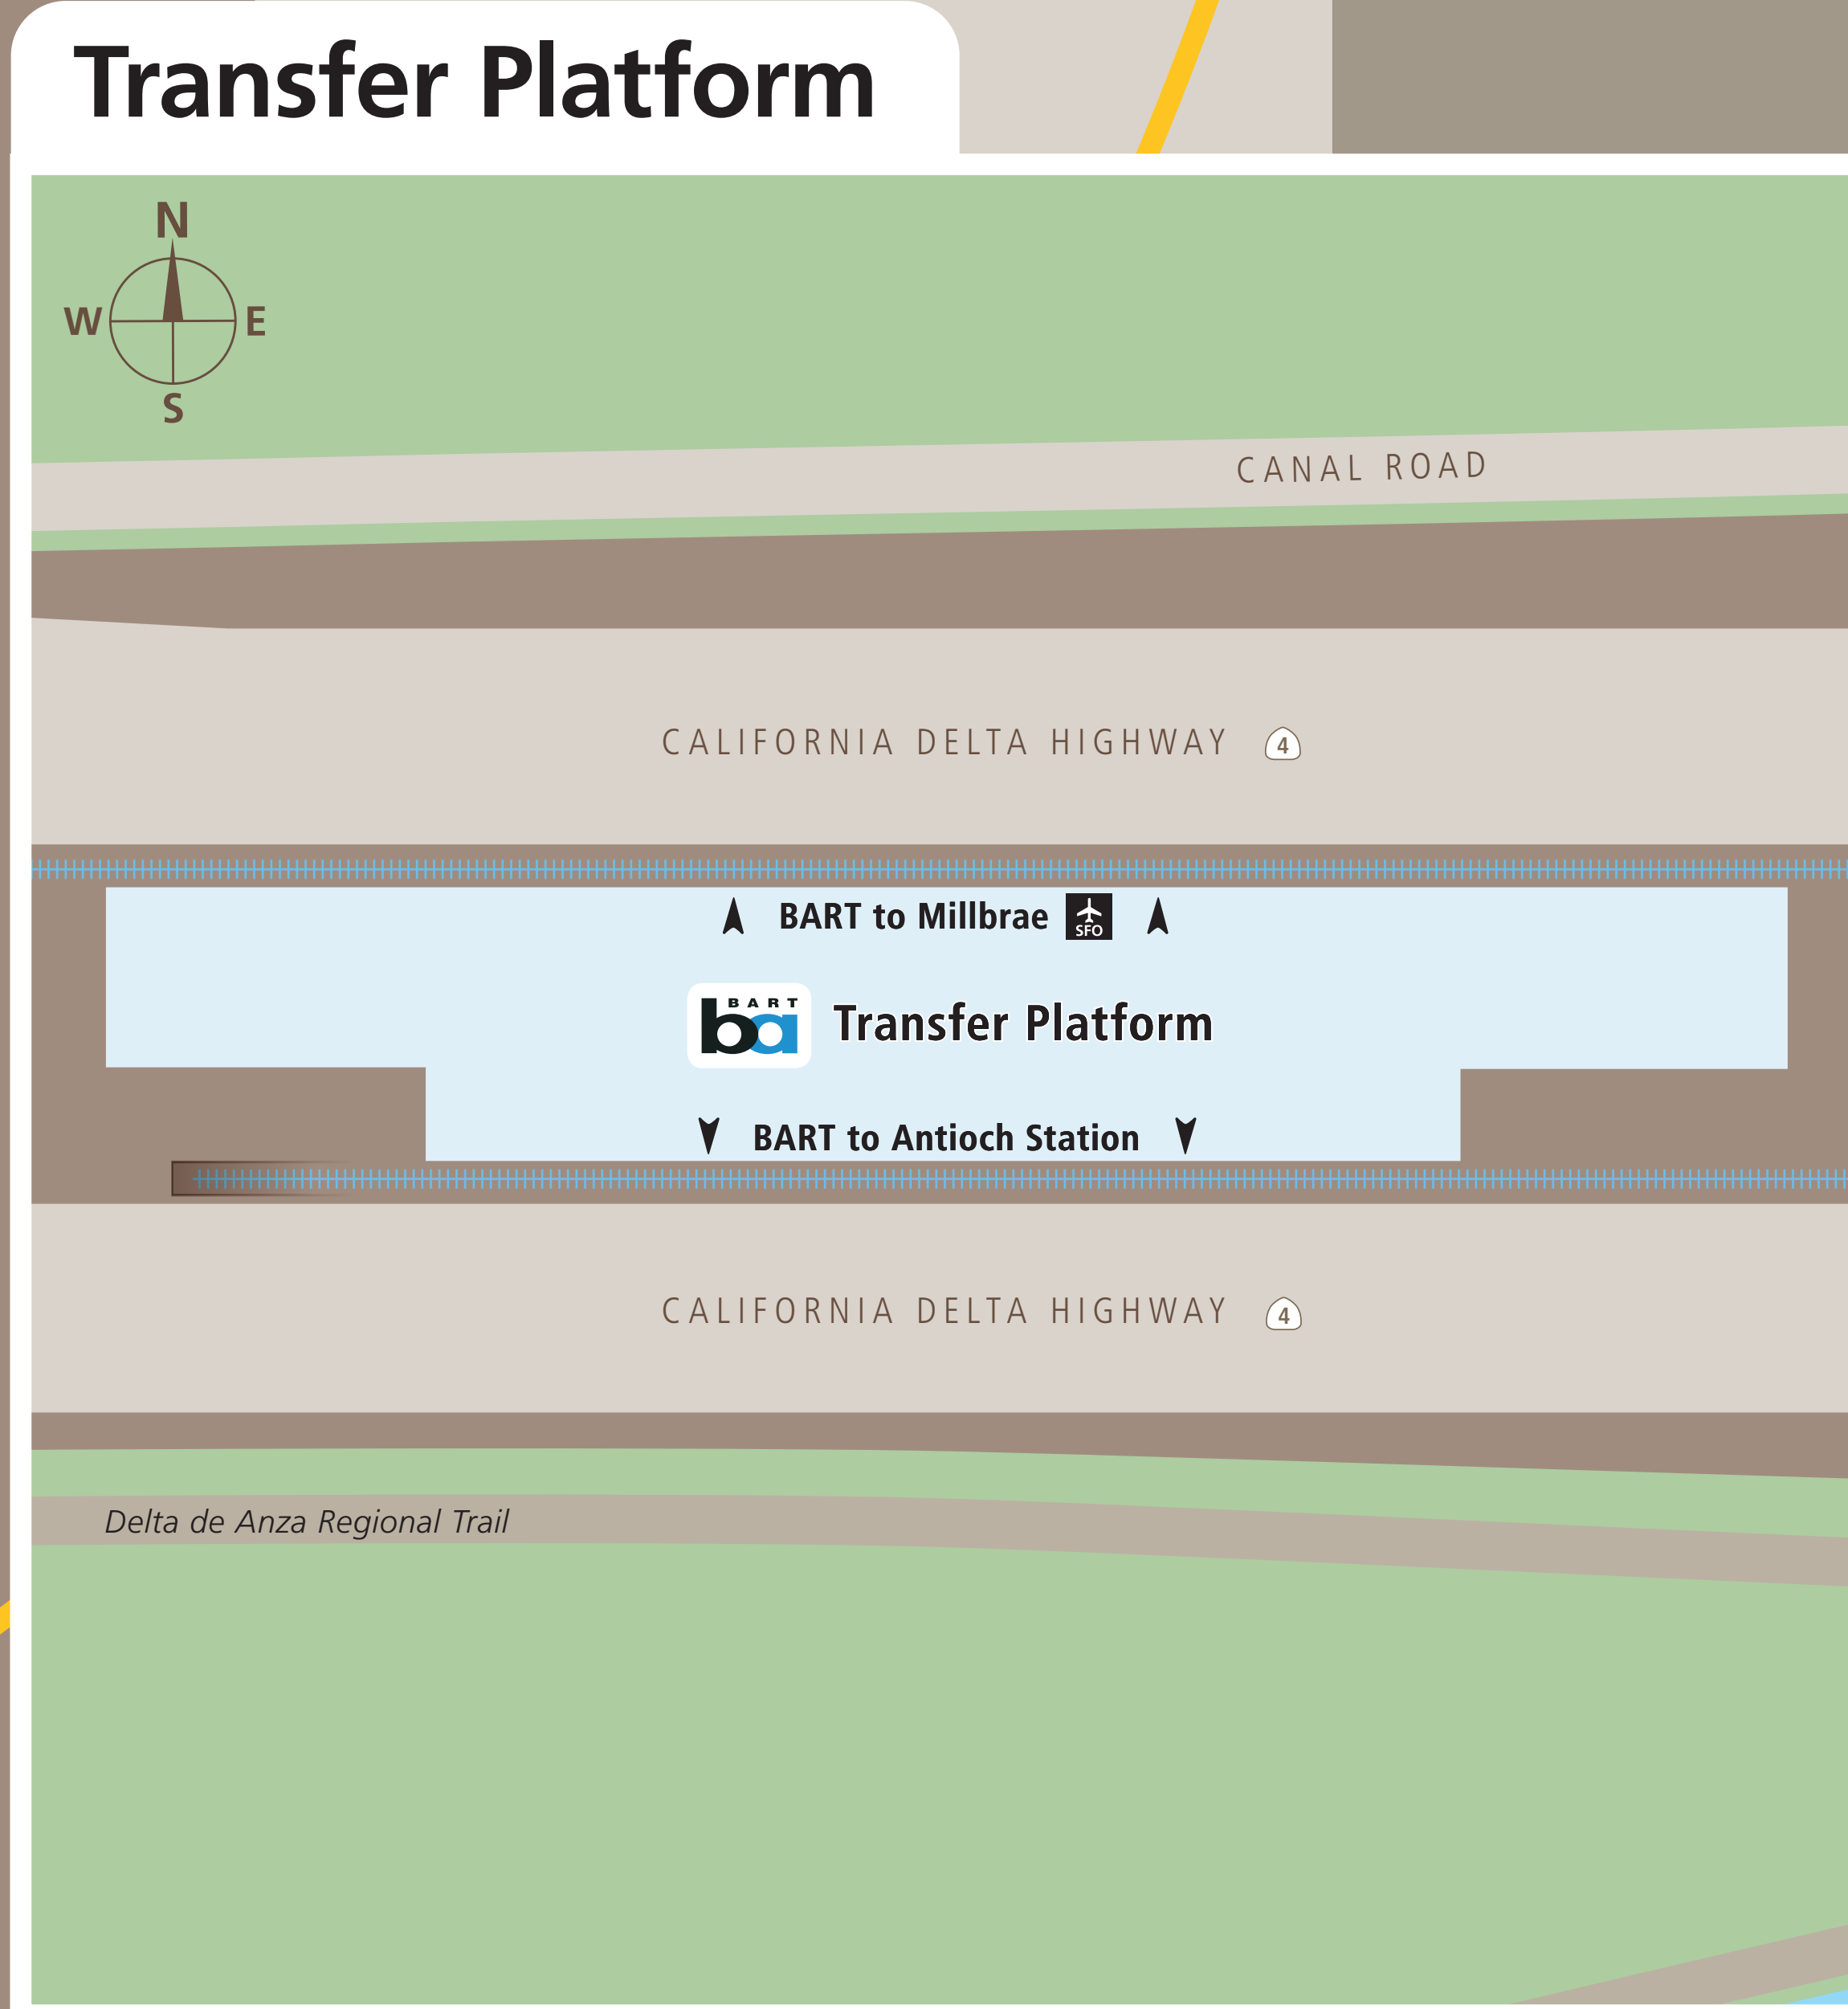

Transit Stops

Paradas del tránsito

公車站地圖

Transit Information

Pittsburg/Bay Point Station

Pittsburg

Map Key

- You Are Here
- 3-Minute Walk
  500ft/150m Radius
- Transit Information
- Station Entrance/Exit
- BART Train
- Bus
- Transit Stop
- Bicycle Lockers
- Elevator
- Escalator
- Parking
- Passenger Pick-up/Drop-off
- Restrooms
- Stairs
- Station Agent Booth
- Taxi Stand
- Ticket Vending:
  - Clipper / Add Cash Value
  - Addfare
  - Wheelchair Accessible

Transit Lines

- **Early Bird Express**
  Early Bird Bus Line (Approx. 4 am-5 am)
  701 San Francisco Salesforce Transit Center
- **Rio Vista Delta Breeze**
  Express Bus Line
  52 State Route 160 Express
- **Tri Delta Transit**
- **Local Bus Lines - Weekday**
  - 380 Pittsburg-Bay Point BART/Antioch BART
  - 387 Antioch BART/Pittsburg-Bay Point BART
  - 388 Pittsburg-Bay Point BART/Kaiser Antioch M.C.
  - 389 Pittsburg-Bay Point BART/Bay Point
  - Tri MyRide Pittsburg/Bay Point
- **Commuter & Express Bus Lines - Weekday**
  - 200X Martinez/Pittsburg
  - 201X Pittsburg-Bay Point BART/Concord BART
  - 390 Antioch BART/Pittsburg-Bay Point BART
- **Local Bus Lines - Weekend**
  - 380 Pittsburg-Bay Point BART/Antioch BART
  - 388 Pittsburg-Bay Point BART/Kaiser Antioch M.C.
  - 389 Pittsburg-Bay Point BART/Bay Point

Call 511 | 511.org