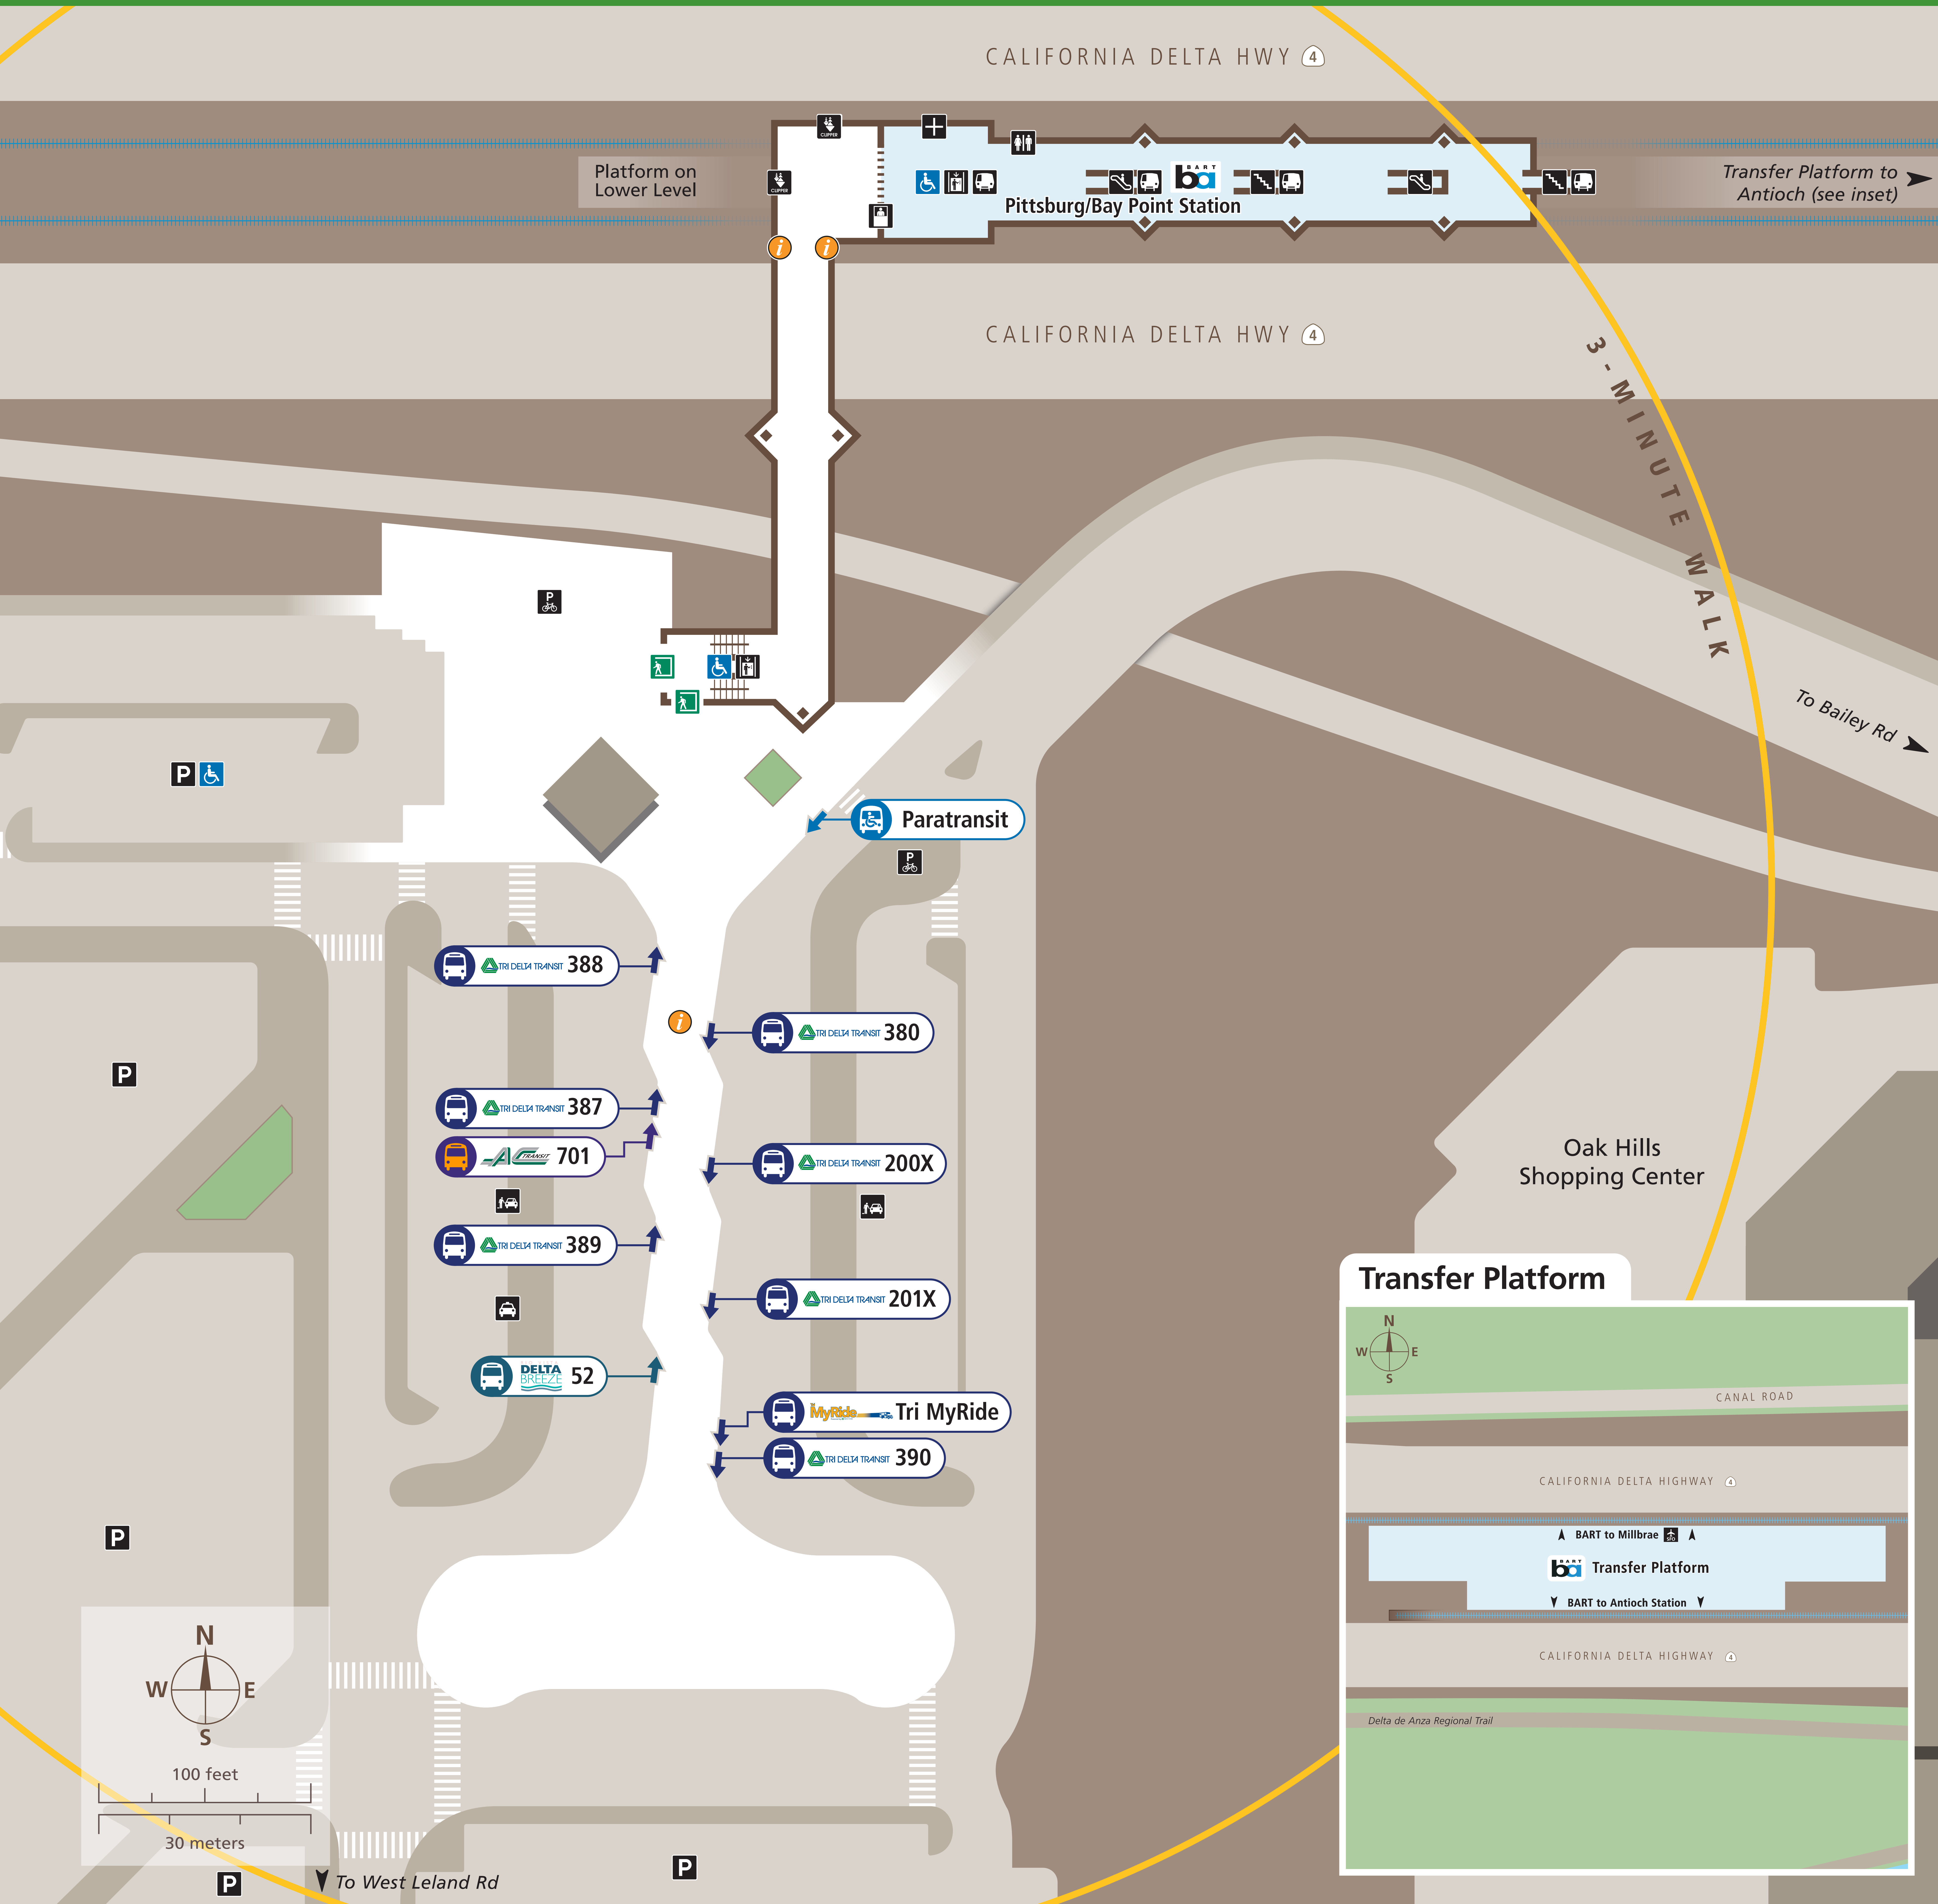

Transit Stops

Paradas del tránsito

公車站地圖

Transit Information

Pittsburg/Bay Point Station

Pittsburg

Map Key

- You Are Here
- 3-Minute Walk
  500ft/150m Radius
- Transit Information
- Station Entrance/Exit
- BART Train
- Bus
- Transit Stop
- Bicycle Lockers
- Elevator
- Escalator
- Parking
- Passenger Pick-up/Drop-off
- Restrooms
- Stairs
- Station Agent Booth
- Taxi Stand
- Ticket Vending:
  - Clipper / Add Cash Value
  - Addfare
  - Wheelchair Accessible

Transit Lines

- **Early Bird Express**
  Early Bird Bus Line (Approx. 4 am-5 am)
  701 San Francisco Salesforce Transit Center
- **Rio Vista Delta Breeze**
  Express Bus Line
  52 State Route 160 Express
- **Tri Delta Transit**
- **Local Bus Lines - Weekday**
  - 380 Pittsburg-Bay Point BART/Antioch BART
  - 387 Antioch BART/Pittsburg-Bay Point BART
  - 388 Pittsburg-Bay Point BART/Kaiser Antioch M.C.
  - 389 Pittsburg-Bay Point BART/Bay Point
  - Tri MyRide Pittsburg/Bay Point
- **Commuter & Express Bus Lines - Weekday**
  - 200X Martinez/Pittsburg
  - 201X Pittsburg-Bay Point BART/Concord BART
  - 390 Antioch BART/Pittsburg-Bay Point BART
- **Local Bus Lines - Weekend**
  - 380 Pittsburg-Bay Point BART/Antioch BART
  - 388 Pittsburg-Bay Point BART/Kaiser Antioch M.C.
  - 389 Pittsburg-Bay Point BART/Bay Point

Call 511 | 511.org